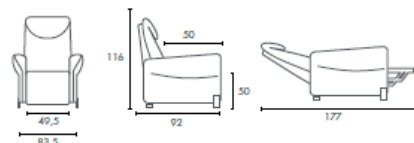

MOTORIZATIONS

The armchair is available with the configuration made by 4 motors and system independent **YOGA FLEXX** only.

2-MOTOR LIFT/RELAX

Capable of providing a backrest independent movement of the footrest. Relax and Lift benefits can be achieved by using the 2-motor mechanism of Spazio Relax chairs.

1-MOTOR ADJUSTABLE HEADREST

The motorized headrest can be adjusted at your best convenience through the dedicated buttons on the remote control.

1 MOTOR LUMBAR MASSAGE

This mechanism allows to reach the best comfort and relax for the lumbar area just activating the massage functions through the buttons on the remote control.

YOGA FLEXX

The exclusive YOGA FLEXX system relieves the loads on the vertebrae bringing considerable benefit to the body posture and especially to the entire spine through the stretching carried out to a lumbar massage.

Thanks to a dedicated button, this system can be set up with three different durations: 5, 10 or 15 minutes massage which will allow a lengthening of the spine up to 2 cm.

How to use

- o remote control with display
- o 4 preset positions with different dedicated buttons
  - TV position - ideal for watching TV or reading
  - Work Position - can be used as a lectern or to work comfortably with the pc
  - Zero Gravity - can be activated to achieve the bed position with maximum extension of the chair
  - Cardio relax - legs lifts allows to achieve the the ultimate relaxation
- o Home Button - to "close" the chair at the end of use, putting it in standby mode
- o Lift Button - (to be held down) initially brings the chair to the "home" position and afterwards operates the lifter.

N.B. LIFT capacity: 180kg

MISURES

MATERIALS