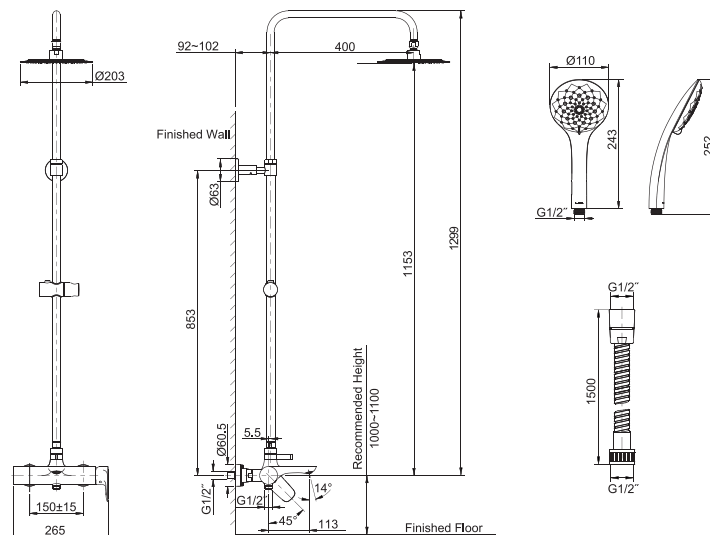

Features

- Brass construction
- Optimized sprayface and large nozzles with Katalyst® Air-induction for improved water coverage
- Leak-free ceramic disc valve with lifetime warranty
- Durable KOHLER finishes resist corrosion and tarnishing
- 200mm spout reach
- Adjustable inlet fittings with 15mm tolerance
- Includes 8" ultra thin round Katalyst Air Rainhead
- Includes 110 mm Renew Organic 3-function handshower

3 WAY SHOWER COLUMN-DIRECT CONNECTION 97825T-4

Codes/Standards Applicable

Specified model meets or exceeds the following:

- GB 18145-2014 • EN 817-2008

Installation Notes

- Install this product according to the installation guide.

Specified Model

Model	Description	Color/Finished
97825T-4	Aleo 3 Way Shower Column-Angular	Polished Chrome (CP)

For a full range of color finishes in your market please contact your local Kohler representative.

- Note: 1. Flow rates are approximate. (1 gallon = 3.785 liters, 1 bar = 14.5 psi)
2. Flow rates shown with supplied flow regulators installed.

Dimensions are approximate.

Unit: mm

Product Diagram