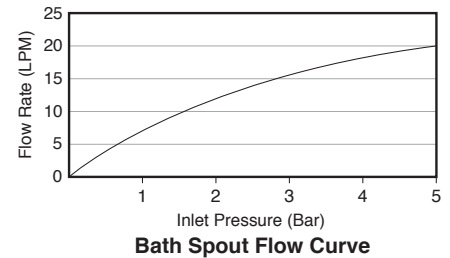

Features

- Brass construction
- Optimized sprayface and large nozzles with Katalyst® Air-induction for improved water coverage
- Leak-free ceramic disc valve with lifetime warranty
- Durable KOHLER finishes resist corrosion and tarnishing
- 200mm spout reach
- Adjustable inlet fittings with 15mm tolerance
- Includes 8" ultra thin round Katalyst Air Rainhead
- Includes 110 mm Renew Organic 3-function handshower

3 WAY SHOWER COLUMN-DIRECT CONNECTION 97825T-4

Codes/Standards Applicable

Specified model meets or exceeds the following:

- GB 18145-2014 • EN 817-2008

Installation Notes

- Install this product according to the installation guide.

- Note: 1. Flow rates are approximate. (1 gallon = 3.785 liters, 1 bar = 14.5 psi)
2. Flow rates shown with supplied flow regulators installed.

Dimensions are approximate.

Unit: mm

Product Diagram