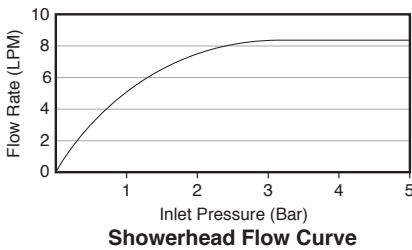

Features

- Brass construction
- Optimized sprayface and large nozzles with Katalyst® Air-induction for improved water coverage
- Leak-free ceramic disc valve with lifetime warranty
- Durable KOHLER finishes resist corrosion and tarnishing
- 200mm spout reach
- Adjustable inlet fittings with 15mm tolerance
- Includes 8" ultra thin round Katalyst Air Rainhead
- Includes 110 mm Renew Organic 3-function handshower

3 WAY SHOWER COLUMN-DIRECT CONNECTION 97825T-4

Codes/Standards Applicable

Specified model meets or exceeds the following:

- GB 18145-2014 • EN 817-2008

Installation Notes

- Install this product according to the installation guide.

- Note: 1. Flow rates are approximate. (1 gallon = 3.785 liters, 1 bar = 14.5 psi)
2. Flow rates shown with supplied flow regulators installed.

Dimensions are approximate.

Unit: mm

Product Diagram