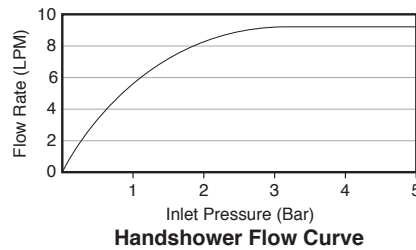

Features

- Brass construction
- Optimized sprayface and large nozzles with Katalyst® Air-induction for improved water coverage
- Leak-free ceramic disc valve with lifetime warranty
- Durable KOHLER finishes resist corrosion and tarnishing
- 200mm spout reach
- Adjustable inlet fittings with 15mm tolerance
- Includes 8" ultra thin round Katalyst Air Rainhead
- Includes 110 mm Renew Organic 3-function handshower

3 WAY SHOWER COLUMN-DIRECT CONNECTION 97825T-4

Codes/Standards Applicable

Specified model meets or exceeds the following:

- GB 18145-2014 • EN 817-2008

Installation Notes

- Install this product according to the installation guide.

- Note: 1. Flow rates are approximate. (1 gallon = 3.785 liters, 1 bar = 14.5 psi)
2. Flow rates shown with supplied flow regulators installed.

Dimensions are approximate.

Unit: mm

Product Diagram