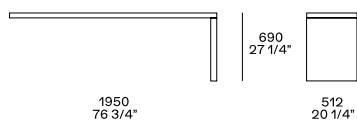

Writing desk

To place above the chest of drawers, totally or partially