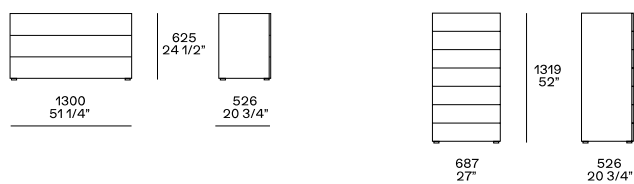

DESCRIPTION

Structure	Panel of wooden particles in veneer - lacquer
Drawer front	Panel of wooden particles in veneer - lacquer
Drawer structure	Panel of wooden particles faced melamine

DIMENSIONS

Night table

Chest of drawers

Writing desk

To place above the chest of drawers, totally or partially