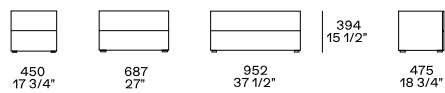

DESCRIPTION

Structure	Panel of wooden particles in veneer - lacquer
Drawer front	Panel of wooden particles in veneer - lacquer
Drawer structure	Panel of wooden particles faced melamine

DIMENSIONS

Night table