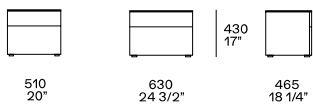

DESCRIPTION

Typology	Night complements
Wooden structure	Panel of wooden particles veneered
Lacquered structure	Medium-density fibre panel melamine or lacquer
Back panel	Panel of wooden particles faced with melamine or lacquer
Drawer structure	Panel of wooden particles faced with melamine
Drawer front	Panel of wooden particles veneered - faced with melamine lacquer
Edge	Veneer or lacquer on visible edges and melamine decorative paper or lacquer on the other sides
Finishing top edge	Solid wood, lacquer for front side and veneer or lacquer on the other sides
Flap door	Panel of wooden particles and poplar plywood veneered - faced with melamine lacquer

DIMENSIONS

Four drawers

1611
63 1/2"

1211
47 3/4"

700
27 1/2"

525
20 3/4"

Four drawers and equipped flap door

631
24 3/4"