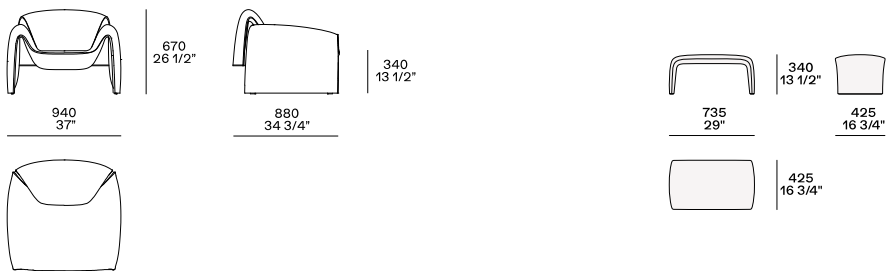

DESCRIPTION

Typology	Armchair
Structure	Steel with seat supported by elastic belts and joints between backrest and aluminium seat
Seat / Backrest	Moulded flexible polyurethane
Final cover	Not removable cover in fabric or leather

DIMENSIONS

COVER FINISHES

Fabric

Caleo

Chios

Eraclea

Antea

Itaca