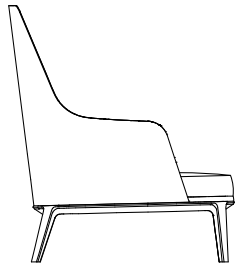

DESCRIPTION

Typolgy	Armchair
Base	Solid wood
Structure	Moulded flexible polyurethane, with parts in flexible multi-density polyurethane
Pre-cover	Polyester padding, feather and cotton cloth
Final cover	Removable in fabric or not removable in leather
Features	Grosgrain perimetral insert in the colours as for samples On request (inner/outer structure) can be covered with fabrics and/or leathers of different categories
Pouf	On request (seat/perimetral band) can be covered with fabrics and/or leathers of different categories

DIMENSIONS

740
29 1/4"

1000
39 1/4"

860
33 3/4"

410
16 1/4"

710
28"

410
16 1/4"

560
22"