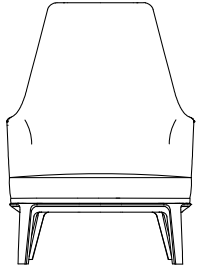

DESCRIPTION

Typolgy	Armchair
Base	Solid wood
Structure	Moulded flexible polyurethane, with parts in flexible multi-density polyurethane
Pre-cover	Polyester padding, feather and cotton cloth
Final cover	Removable in fabric or not removable in leather
Features	Grosgrain perimetral insert in the colours as for samples On request (inner/outer structure) can be covered with fabrics and/or leathers of different categories
Pouf	On request (seat/perimetral band) can be covered with fabrics and/or leathers of different categories

DIMENSIONS

740
29 1/4"

1000
39 1/4"

860
33 3/4"

410
16 1/4"

710
28"

410
16 1/4"

560
22"