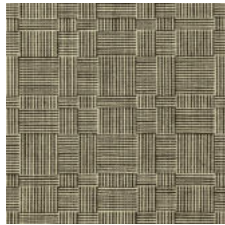

Janaki

Yushan

Leather

Spring

Colors

Silk

Deep

Special