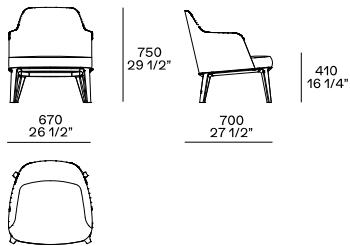

DESCRIPTION

Typology	Armchair
Structure	Moulded flexible polyurethane with parts in flexible multi-density polyurethane
Base	Solid wood - painted metal
Pre-cover	Parts in cotton cloth with feather and parts in polyester padding
Final stretched cover	Removable in fabric or not removable in leather

DIMENSIONS

Base in wood

Base in painted metal

Kidneyrest cushion

COVER FINISHES

Fabric

Caleo

Chios