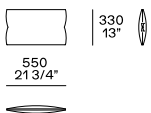

DIMENSIONS

Base in wood

Base in painted metal

Kidneyrest cushion

COVER FINISHES

Fabric

Caleo

Chios