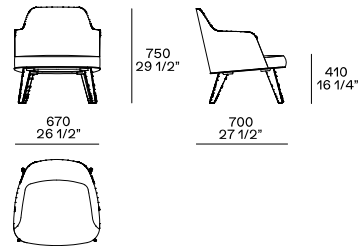

DESCRIPTION

Typology	Armchair
Structure	Moulded flexible polyurethane with parts in flexible multi-density polyurethane
Base	Solid wood - painted metal
Pre-cover	Parts in cotton cloth with feather and parts in polyester padding
Final stretched cover	Removable in fabric or not removable in leather

DIMENSIONS

Base in wood

Base in painted metal

Kidneyrest cushion

COVER FINISHES

Fabric

Caleo

Chios