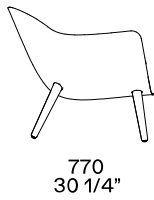

## DESCRIPTION

<b>Typology</b>	Armchair
<b>Structure</b>	Moulded flexible polyurethane with parts in flexible multi-density polyurethane
<b>Legs / Base</b>	Solid wood or painted metal
<b>Pre-cover</b>	Polyester padding
<b>Final cover</b>	Removable cover in fabric or leather
<b>Features</b>	On request (inner/outer structure) can be covered with fabrics and/or leathers of different categories

## DIMENSIONS

### Legs in wood

700  
27 1/2"

415  
16 1/4"

700  
27 1/2"

415  
16 1/4"

Left arm