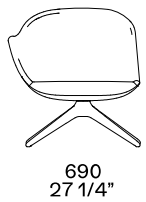

## DIMENSIONS

### Legs in wood

700  
27 1/2"

415  
16 1/4"

700  
27 1/2"

415  
16 1/4"

Left arm

### Swivel base

700  
27 1/2"

415  
16 1/4"

Right arm

### Two armrests

700  
27 1/2"

415  
16 1/4"

700  
27 1/2"

415  
16 1/4"

Left arm

Right arm

Kidneyrest cushion