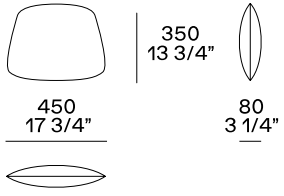

## DIMENSIONS

### Legs in wood

700  
27 1/2"

415  
16 1/4"

700  
27 1/2"

415  
16 1/4"

Left arm

### Swivel base

700  
27 1/2"

415  
16 1/4"

Right arm

### Two armrests

700  
27 1/2"

415  
16 1/4"

700  
27 1/2"

415  
16 1/4"

Left arm

Right arm

Kidneyrest cushion