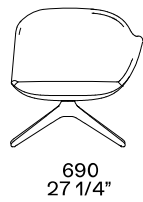

## DIMENSIONS

### Legs in wood

700  
27 1/2"

415  
16 1/4"

700  
27 1/2"

415  
16 1/4"

Left arm

### Swivel base

700  
27 1/2"

415  
16 1/4"

Right arm

### Two armrests

700  
27 1/2"

415  
16 1/4"

700  
27 1/2"

415  
16 1/4"

Left arm

Right arm

Kidneyrest cushion