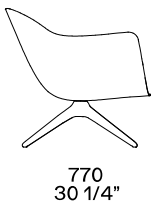

## DIMENSIONS

### Legs in wood

700  
27 1/2"

415  
16 1/4"

700  
27 1/2"

415  
16 1/4"

Left arm

### Swivel base

700  
27 1/2"

415  
16 1/4"

Right arm

### Two armrests

700  
27 1/2"

415  
16 1/4"

700  
27 1/2"

415  
16 1/4"

Left arm

Right arm

Kidneyrest cushion