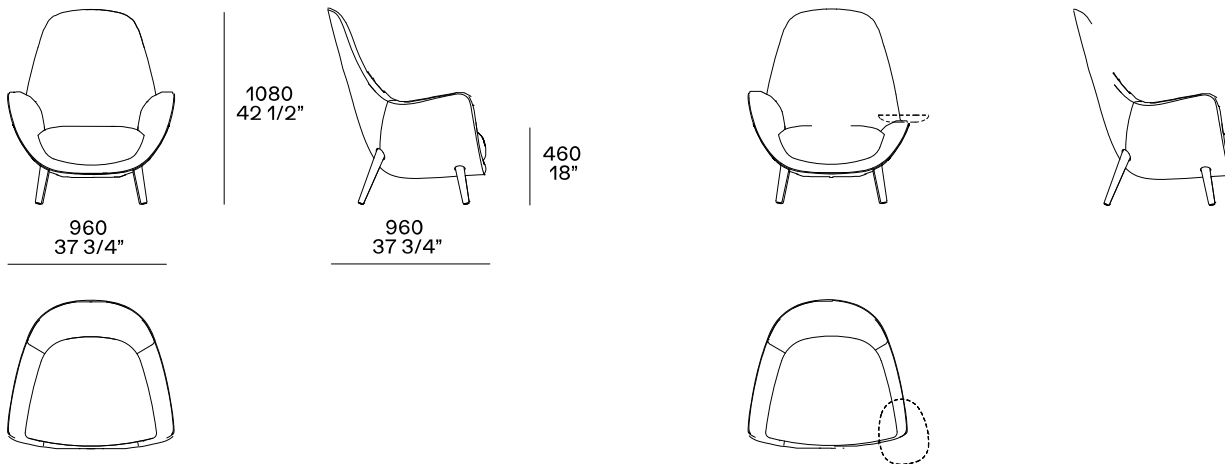

DESCRIPTION

Typology	Armchair
Structure	Moulded flexible polyurethane with parts in flexible multi-density polyurethane
Legs	Solid wood or covered in non-removable fabric or leather
Pre-cover	Polyester padding
Final cover	Not removable cover in fabric or leather
Optional tray	Solid wood
Features	On request (inner/outer structure) can be covered with fabrics and/or leathers of different categories

DIMENSIONS

Two arms

COVER FINISHES

Fabric

Caleo

Chios

Eraclea

Lima