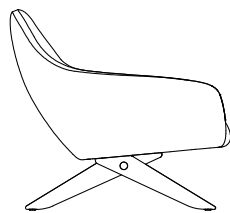

## DESCRIPTION

<b>Typology</b>	Armchair
<b>Base</b>	Solid wood
<b>Seat / Backrest</b>	Moulded flexible polyurethane with parts in flexible multi-density polyurethane and pre-cover in polyester padding

---

## DIMENSIONS

760  
30"

760  
30"

870  
34 1/4"

400  
15 3/4"

---