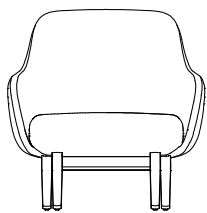

## DESCRIPTION

<b>Typology</b>	Armchair
<b>Base</b>	Solid wood
<b>Seat / Backrest</b>	Moulded flexible polyurethane with parts in flexible multi-density polyurethane and pre-cover in polyester padding

---

## DIMENSIONS

760  
30"

760  
30"

870  
34 1/4"

400  
15 3/4"

---