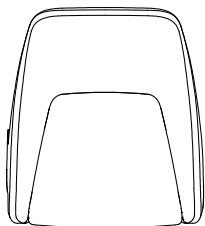

## DIMENSIONS

760  
30"

760  
30"

870  
34 1/4"

400  
15 3/4"

---

## FINAL COVER FINISHES