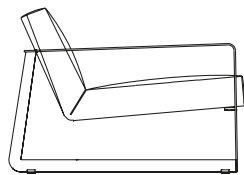

DESCRIPTION

Typology	Armchair
Structure	Painted metal
Seat and backrest	Moulded polyurethane with elements in multi-density polyurethane foam and feather
Pre-cover	Cotton cloth and polyester padding
Final cover	Removable in fabric or not removable in leather

DIMENSIONS

780
30 3/4"

680
26 3/4"

900
35 1/2"

410
16 1/4"

FINAL COVER FINISHES

Fabric

Caleo