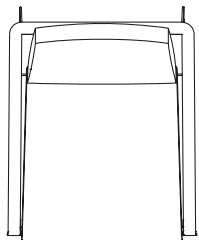

DIMENSIONS

780
30 3/4"

680
26 3/4"

900
35 1/2"

410
16 1/4"

FINAL COVER FINISHES

Fabric

Caleo