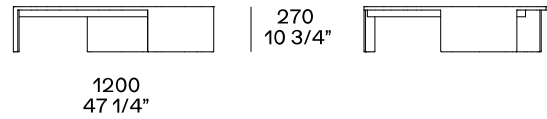

DESCRIPTION

| | |
|------------------|------------------------------------------------|
| Typology | Coffee table |
| Structure | Painted metal |
| Top | Medium-density fibre panel in veneer or marble |

DIMENSIONS

Height mm 270

Height mm 480

Height mm 530

Height mm 360

To be inserted between two sofa units

STRUCTURE FINISHES

Metal parts