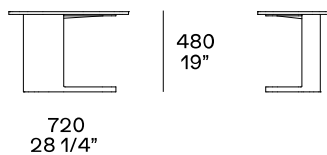

DESCRIPTION

| | |
|------------------|------------------------------------------------|
| Typology | Coffee table |
| Structure | Painted metal |
| Top | Medium-density fibre panel in veneer or marble |

DIMENSIONS

Height mm 270

Height mm 480

Height mm 530

Height mm 360

To be inserted between two sofa units

STRUCTURE FINISHES

Metal parts