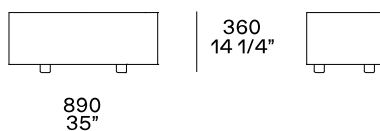

DIMENSIONS

Height mm 270

Height mm 480

Height mm 530

Height mm 360

To be inserted between two sofa units

STRUCTURE FINISHES

Metal parts