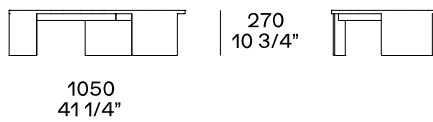

DESCRIPTION

| | |
|------------------|------------------------------------------------|
| Typology | Coffee table |
| Structure | Painted metal |
| Top | Medium-density fibre panel in veneer or marble |

DIMENSIONS

Height mm 270

Height mm 480

Height mm 530

Height mm 360

To be inserted between two sofa units

STRUCTURE FINISHES

Metal parts