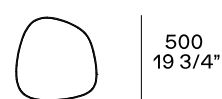

DIMENSIONS

Height mm 270

Height mm 480

Height mm 530

Height mm 360

To be inserted between two sofa units

STRUCTURE FINISHES

Metal parts