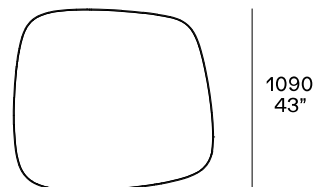

DESCRIPTION

| | |
|------------------|------------------------------------------------|
| Typology | Coffee table |
| Structure | Painted metal |
| Top | Medium-density fibre panel in veneer or marble |

DIMENSIONS

Height mm 270

Height mm 480

Height mm 530

Height mm 360

To be inserted between two sofa units

STRUCTURE FINISHES

Metal parts