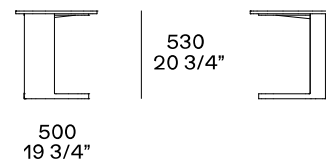

DIMENSIONS

Height mm 270

Height mm 480

Height mm 530

Height mm 360

To be inserted between two sofa units

STRUCTURE FINISHES

Metal parts