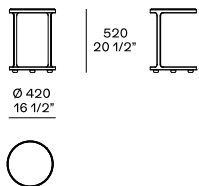

DESCRIPTION

Typology	Coffee table
Structure	Painted satin metal
Lower top	Medium-density fibre panel in veneer or lacquer
Upper top	Medium-density fibre panel in veneer or lacquer or marble or glass

DIMENSIONS

Height mm 310

Height mm 360

Height mm 520

STRUCTURE FINISHES

Metal parts

Metal parts

UPPER TOP FINISHES

Lacquer