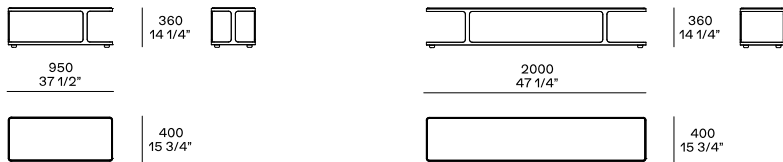

DESCRIPTION

Typology	Coffee table
Structure	Painted satin metal
Lower top	Medium-density fibre panel in veneer or lacquer
Upper top	Medium-density fibre panel in veneer or lacquer or marble or glass

DIMENSIONS

Height mm 310

Height mm 360

Height mm 520

STRUCTURE FINISHES

Metal parts

Metal parts

UPPER TOP FINISHES

Lacquer