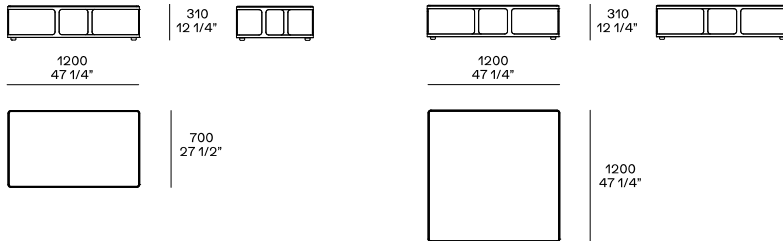

DESCRIPTION

Typology	Coffee table
Structure	Painted satin metal
Lower top	Medium-density fibre panel in veneer or lacquer
Upper top	Medium-density fibre panel in veneer or lacquer or marble or glass

DIMENSIONS

Height mm 310

Height mm 360

Height mm 520

STRUCTURE FINISHES

Metal parts

Metal parts

UPPER TOP FINISHES

Lacquer