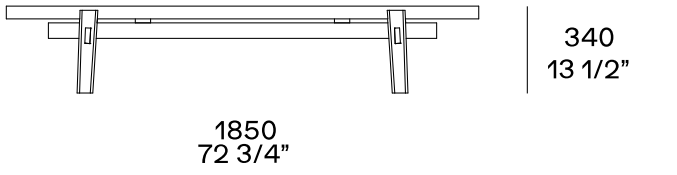

DESCRIPTION

Typology	Coffee table
Legs	Solid wood
Top	Wooden particles panel veneered
Laths	Solid wood veneered

DIMENSIONS

STRUCTURE FINISHES

Wood

Woods

TOP/ LATHS FINISHES

Wood