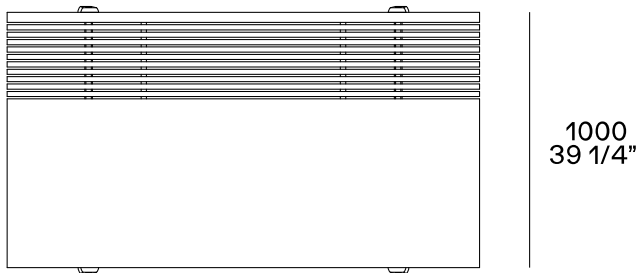

DESCRIPTION

Typology	Coffee table
Legs	Solid wood
Top	Wooden particles panel veneered
Laths	Solid wood veneered

DIMENSIONS

STRUCTURE FINISHES

Wood

Woods

TOP/ LATHS FINISHES

Wood