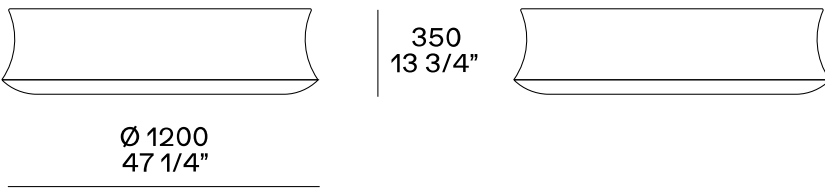

DESCRIPTION

Typology

Coffee table

Structure

Antique bronze version: copper / painted brass

Lacquered version: lacquered polyurethane

DIMENSIONS

FINISHES