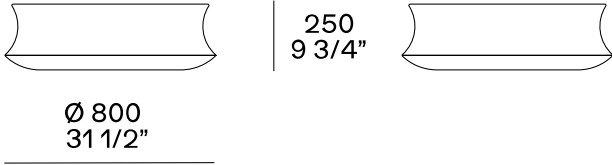

DESCRIPTION

Typology

Coffee table

Structure

Antique bronze version: copper / painted brass

Lacquered version: lacquered polyurethane

DIMENSIONS

FINISHES