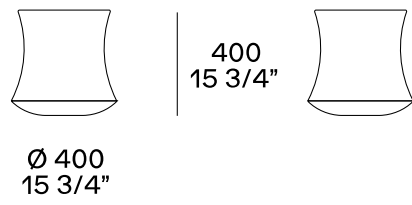

DESCRIPTION

Typology

Coffee table

Structure

Antique bronze version: copper / painted brass

Lacquered version: lacquered polyurethane

DIMENSIONS

FINISHES