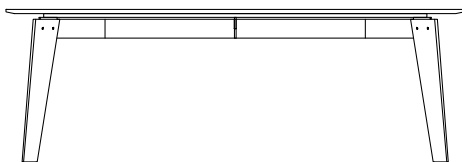

DESCRIPTION

Typology	Table
Structure	Solid wood
Frame	Laser-cut and folded metal
Top	Medium-density fibre panel in veneer - marble

DIMENSIONS

2800
110 1/4"

740
29 1/4"

1100
43 1/4"

2200
86 1/2"

740
29 1/4"

1000
39 1/4"

STRUCTURE FINISHES

Wood

Woods

TOP FINISHES

Wood

Woods

Marble