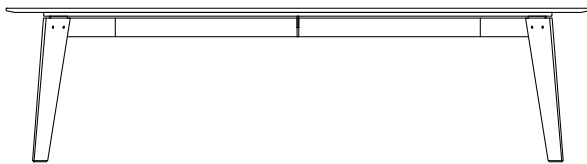

DESCRIPTION

Typology	Table
Structure	Solid wood
Frame	Laser-cut and folded metal
Top	Medium-density fibre panel in veneer - marble

DIMENSIONS

2800
110 1/4"

740
29 1/4"

1100
43 1/4"

2200
86 1/2"

740
29 1/4"

1000
39 1/4"

STRUCTURE FINISHES

Wood

Woods

TOP FINISHES

Wood

Woods

Marble