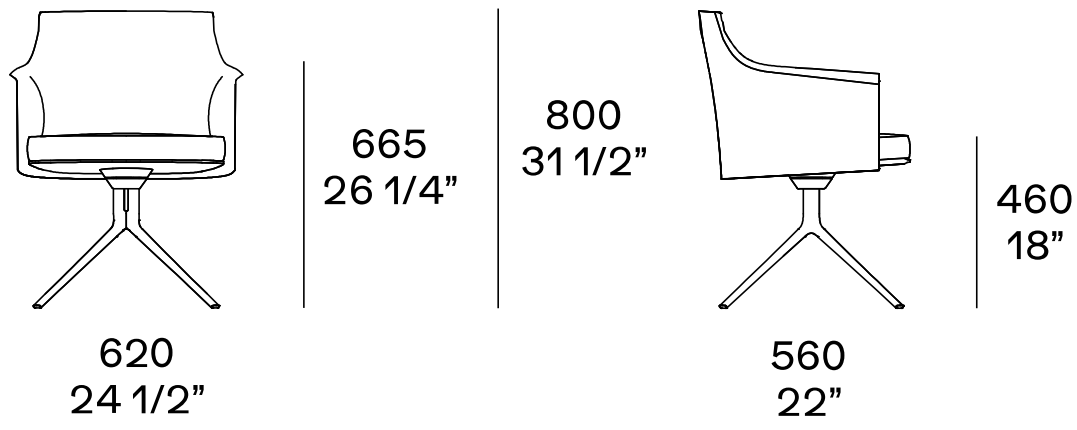

DIMENSIONS

With arm