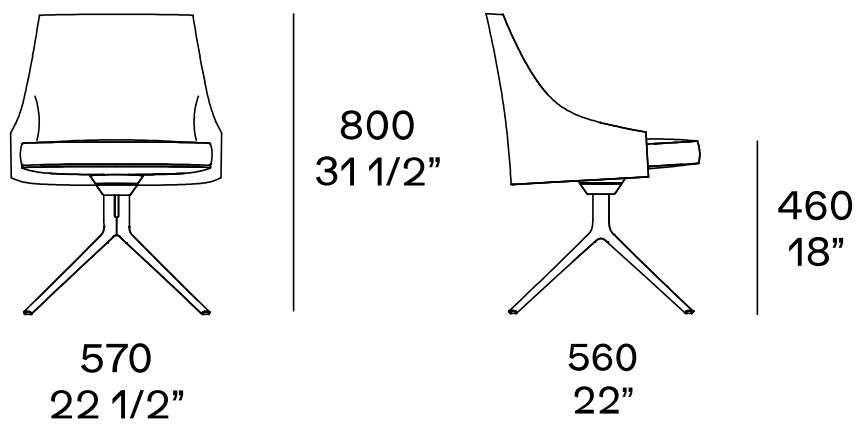

Without arms