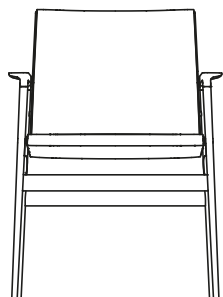

DESCRIPTION

Typology	Chair
Structure	Solid wood
Seat / Backrest	Moulded flexible polyurethane
Final cover	Not removable cover in fabric or leather

DIMENSIONS

With arms

630
24 3/4"

815
32"

460
18"

575
22 3/4"

545
21 1/2"

Without arms

815
32"

460
18"

540
21 1/4"

545
21 1/2"

SEAT AND BACKREST FINISHES

Fabric