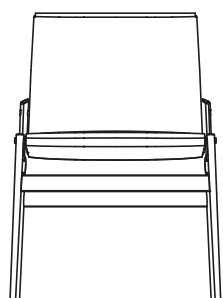

DESCRIPTION

Typology	Chair
Structure	Solid wood
Seat / Backrest	Moulded flexible polyurethane
Final cover	Not removable cover in fabric or leather

DIMENSIONS

With arms

630
24 3/4"

815
32"

460
18"

575
22 3/4"

545
21 1/2"

Without arms

815
32"

460
18"

540
21 1/4"

545
21 1/2"

SEAT AND BACKREST FINISHES

Fabric