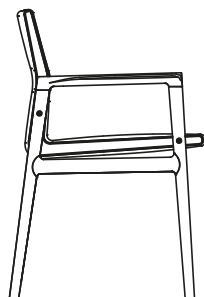

DESCRIPTION

Typology	Chair
Structure	Solid wood
Seat / Backrest	Moulded flexible polyurethane
Final cover	Not removable cover in fabric or leather

DIMENSIONS

With arms

630
24 3/4"

815
32"

460
18"

575
22 3/4"

545
21 1/2"

Without arms

815
32"

460
18"

540
21 1/4"

545
21 1/2"

SEAT AND BACKREST FINISHES

Fabric