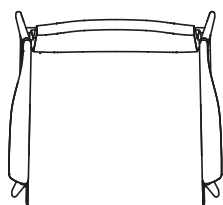

DESCRIPTION

Typology	Chair
Structure	Solid wood
Seat / Backrest	Moulded flexible polyurethane
Final cover	Not removable cover in fabric or leather

DIMENSIONS

With arms

630
24 3/4"

815
32"

460
18"

575
22 3/4"

545
21 1/2"

Without arms

815
32"

460
18"

540
21 1/4"

545
21 1/2"

SEAT AND BACKREST FINISHES

Fabric