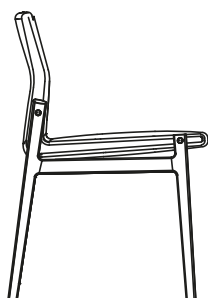

DESCRIPTION

Typology	Chair
Structure	Solid wood
Seat / Backrest	Moulded flexible polyurethane
Final cover	Not removable cover in fabric or leather

DIMENSIONS

With arms

630
24 3/4"

815
32"

460
18"

575
22 3/4"

545
21 1/2"

Without arms

815
32"

460
18"

540
21 1/4"

545
21 1/2"

SEAT AND BACKREST FINISHES

Fabric