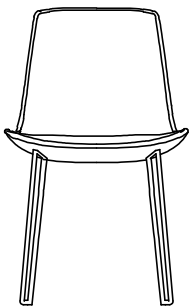

DESCRIPTION

Typology	Chair
Structure	Solid wood
Base	Solid wood or painted metal frame
Seat / Backrest	Moulded flexible polyurethane
Pre-cover	Polyester fibre
Final cover	Not removable cover in fabric or leather
Stitchings options	Normal double stitching or drawstring stitching

DIMENSIONS

With arms

635
25"

815
32"

460
18"

555
21 3/4"

540
21 1/4"

Without arms

815
32"

460
18"

505
20"

540
21 1/4"

With arms

635
25"

815
32"

460
18"

555
21 3/4"

540
21 1/4"

Without arms

815
32"

460
18"

505
20"

540
21 1/4"

SEAT AND BACKREST FINISHES