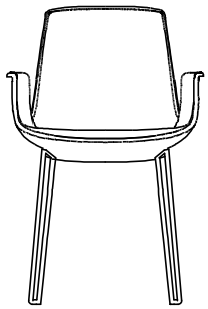

DESCRIPTION

Typology	Chair
Structure	Solid wood
Base	Solid wood or painted metal frame
Seat / Backrest	Moulded flexible polyurethane
Pre-cover	Polyester fibre
Final cover	Not removable cover in fabric or leather
Stitchings options	Normal double stitching or drawstring stitching

DIMENSIONS

With arms

635
25"

815
32"

460
18"

555
21 3/4"

540
21 1/4"

Without arms

815
32"

460
18"

505
20"

540
21 1/4"

With arms

635
25"

815
32"

460
18"

555
21 3/4"

540
21 1/4"

Without arms

815
32"

460
18"

505
20"

540
21 1/4"

SEAT AND BACKREST FINISHES