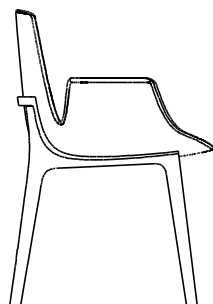

DESCRIPTION

Typology	Chair
Structure	Solid wood
Base	Solid wood or painted metal frame
Seat / Backrest	Moulded flexible polyurethane
Pre-cover	Polyester fibre
Final cover	Not removable cover in fabric or leather
Stitchings options	Normal double stitching or drawstring stitching

DIMENSIONS

With arms

635
25"

815
32"

460
18"

555
21 3/4"

540
21 1/4"

Without arms

815
32"

460
18"

505
20"

540
21 1/4"

With arms

635
25"

815
32"

460
18"