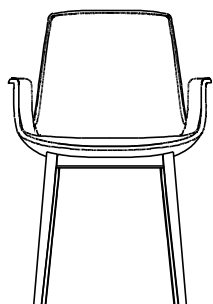

DESCRIPTION

Typology	Chair
Structure	Solid wood
Base	Solid wood or painted metal frame
Seat / Backrest	Moulded flexible polyurethane
Pre-cover	Polyester fibre
Final cover	Not removable cover in fabric or leather
Stitchings options	Normal double stitching or drawstring stitching

DIMENSIONS

With arms

635
25"

815
32"

460
18"

555
21 3/4"

540
21 1/4"

Without arms

815
32"

460
18"

505
20"

540
21 1/4"

With arms

635
25"

815
32"

460
18"