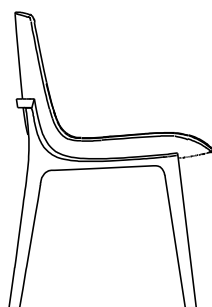

DESCRIPTION

Typology	Chair
Structure	Solid wood
Base	Solid wood or painted metal frame
Seat / Backrest	Moulded flexible polyurethane
Pre-cover	Polyester fibre
Final cover	Not removable cover in fabric or leather
Stitchings options	Normal double stitching or drawstring stitching

DIMENSIONS

With arms

635
25"

815
32"

460
18"

555
21 3/4"

540
21 1/4"

Without arms

815
32"

460
18"

505
20"

540
21 1/4"

With arms

635
25"

815
32"

460
18"