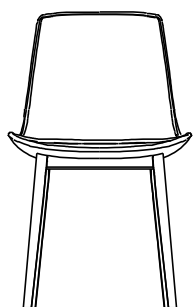

DESCRIPTION

Typology	Chair
Structure	Solid wood
Base	Solid wood or painted metal frame
Seat / Backrest	Moulded flexible polyurethane
Pre-cover	Polyester fibre
Final cover	Not removable cover in fabric or leather
Stitchings options	Normal double stitching or drawstring stitching

DIMENSIONS

With arms

635
25"

815
32"

460
18"

555
21 3/4"

540
21 1/4"

Without arms

815
32"

460
18"

505
20"

540
21 1/4"

With arms

635
25"

815
32"

460
18"