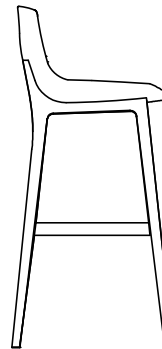

DESCRIPTION

Typology	Stools
Structure	Solid wood
Seat	Moulded flexible polyurethane
Pre-cover	Polyester fibre
Final cover	Not removable cover in fabric or leather
Footrest	Wood with insert in stainless steel
Stitchings options	Normal double stitching or drawstring stitching

DIMENSIONS

Low Stool

850
33 1/2"

650
25 1/2"

485
19"

470
18 1/2"

Hight Stool

950
37 1/2"

750
29 1/2"

485
19"

500
19 3/4"

SEAT FINISHES

Fabric

Caleo

Chios

Eraclea