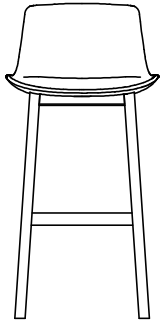

DESCRIPTION

Typology	Stools
Structure	Solid wood
Seat	Moulded flexible polyurethane
Pre-cover	Polyester fibre
Final cover	Not removable cover in fabric or leather
Footrest	Wood with insert in stainless steel
Stitchings options	Normal double stitching or drawstring stitching

DIMENSIONS

Low Stool

850
33 1/2"

650
25 1/2"

485
19"

470
18 1/2"

Hight Stool

950
37 1/2"