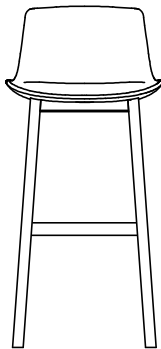

DESCRIPTION

Typology	Stools
Structure	Solid wood
Seat	Moulded flexible polyurethane
Pre-cover	Polyester fibre
Final cover	Not removable cover in fabric or leather
Footrest	Wood with insert in stainless steel
Stitchings options	Normal double stitching or drawstring stitching

DIMENSIONS

Low Stool

850
33 1/2"

650
25 1/2"

485
19"

470
18 1/2"

Hight Stool

950
37 1/2"

750
29 1/2"

485
19"

500
19 3/4"

SEAT FINISHES

Fabric

Caleo

Chios

Eraclea