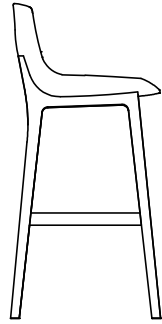

DESCRIPTION

Typology	Stools
Structure	Solid wood
Seat	Moulded flexible polyurethane
Pre-cover	Polyester fibre
Final cover	Not removable cover in fabric or leather
Footrest	Wood with insert in stainless steel
Stitchings options	Normal double stitching or drawstring stitching

DIMENSIONS

Low Stool

850
33 1/2"

650
25 1/2"

485
19"

470
18 1/2"

Hight Stool

950
37 1/2"