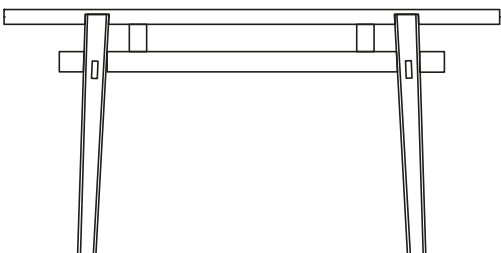

## DIMENSIONS

### Desks

725  
28 1/2"

1850  
72 3/4"

660  
26"

### Console

840  
33"

1700  
67"

466  
18 1/4"

## Vanity

110  
4 1/4"

600  
23 1/2"

370  
14 1/2"

---