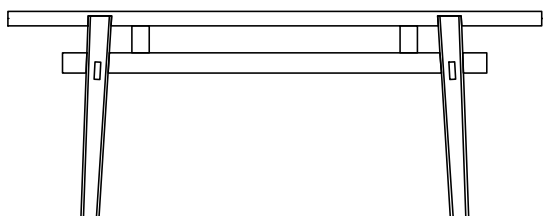

DIMENSIONS

Desks