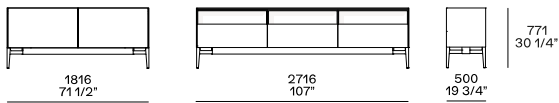

DESCRIPTION

Typology	Sideboards
Structure	Panel of wooden particles melamine
Top	Panel of wooden particles veneered, lacquer or marble
Base with feet	Painted aluminium die-cast, height adjustable feet
Base with plinth	Painted aluminium with leveler

DIMENSIONS

h 565 with feet - h 340 with plinth

Available with leap door and flap door

h 668 with feet - h 443 with plinth

Available with leap door and flap door

h 771 with feet - h 546 with plinth

h 871 with feet - h 646 with plinth

Hight sideboard - h 1454 only with feet

Available with led light as optional

STRUCTURE FINISHES

Lacquer

Mat lacquer

Wood

Woods

Melamine