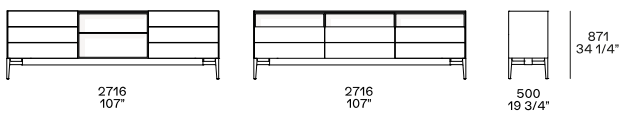

DESCRIPTION

Typology	Sideboards
Structure	Panel of wooden particles melamine
Top	Panel of wooden particles veneered, lacquer or marble
Base with feet	Painted aluminium die-cast, height adjustable feet
Base with plinth	Painted aluminium with leveler

DIMENSIONS

h 565 with feet - h 340 with plinth

Available with leap door and flap door

h 668 with feet - h 443 with plinth

Available with leap door and flap door

h 771 with feet - h 546 with plinth

h 871 with feet - h 646 with plinth

Hight sideboard - h 1454 only with feet

Available with led light as optional

STRUCTURE FINISHES

Lacquer

Mat lacquer

Wood

Woods

Melamine