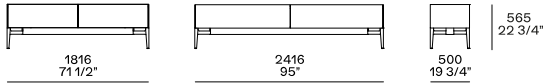

DESCRIPTION

Typology	Sideboards
Structure	Panel of wooden particles melamine
Top	Panel of wooden particles veneered, lacquer or marble
Base with feet	Painted aluminium die-cast, height adjustable feet
Base with plinth	Painted aluminium with leveler

DIMENSIONS

h 565 with feet - h 340 with plinth

Available with leap door and flap door

h 668 with feet - h 443 with plinth

Available with leap door and flap door

h 771 with feet - h 546 with plinth

h 871 with feet - h 646 with plinth