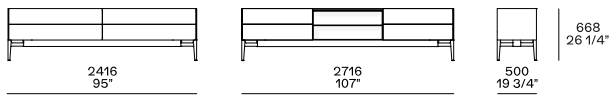

DESCRIPTION

Typology	Sideboards
Structure	Panel of wooden particles melamine
Top	Panel of wooden particles veneered, lacquer or marble
Base with feet	Painted aluminium die-cast, height adjustable feet
Base with plinth	Painted aluminium with leveler

DIMENSIONS

h 565 with feet - h 340 with plinth

Available with leap door and flap door

h 668 with feet - h 443 with plinth

Available with leap door and flap door

h 771 with feet - h 546 with plinth

h 871 with feet - h 646 with plinth