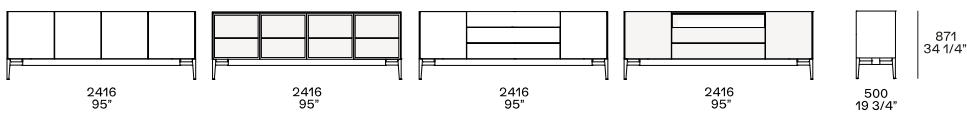

DESCRIPTION

Typology	Sideboards
Structure	Panel of wooden particles melamine
Top	Panel of wooden particles veneered, lacquer or marble
Base with feet	Painted aluminium die-cast, height adjustable feet
Base with plinth	Painted aluminium with leveler

DIMENSIONS

h 565 with feet - h 340 with plinth

Available with leap door and flap door

h 668 with feet - h 443 with plinth

Available with leap door and flap door

h 771 with feet - h 546 with plinth

h 871 with feet - h 646 with plinth

Hight sideboard - h 1454 only with feet

Available with led light as optional

STRUCTURE FINISHES

Lacquer

Mat lacquer

Wood

Woods

Melamine