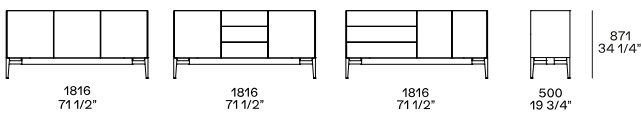

DESCRIPTION

Typology	Sideboards
Structure	Panel of wooden particles melamine
Top	Panel of wooden particles veneered, lacquer or marble
Base with feet	Painted aluminium die-cast, height adjustable feet
Base with plinth	Painted aluminium with leveler

DIMENSIONS

h 565 with feet - h 340 with plinth

Available with leap door and flap door

h 668 with feet - h 443 with plinth

Available with leap door and flap door

h 771 with feet - h 546 with plinth

h 871 with feet - h 646 with plinth

Hight sideboard - h 1454 only with feet

Available with led light as optional

STRUCTURE FINISHES

Lacquer

Mat lacquer

Wood

Woods

Melamine