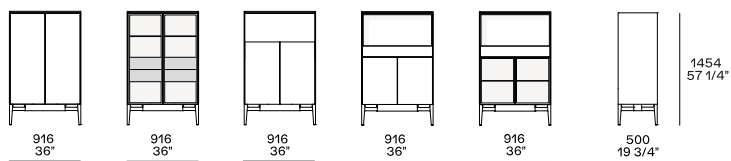

DESCRIPTION

Typology	Sideboards
Structure	Panel of wooden particles melamine
Top	Panel of wooden particles veneered, lacquer or marble
Base with feet	Painted aluminium die-cast, height adjustable feet
Base with plinth	Painted aluminium with leveler

DIMENSIONS

h 565 with feet - h 340 with plinth

Available with leap door and flap door

h 668 with feet - h 443 with plinth

Available with leap door and flap door

h 771 with feet - h 546 with plinth

h 871 with feet - h 646 with plinth

Hight sideboard - h 1454 only with feet

Available with led light as optional

STRUCTURE FINISHES

Lacquer

Mat lacquer

Wood

Woods

Melamine