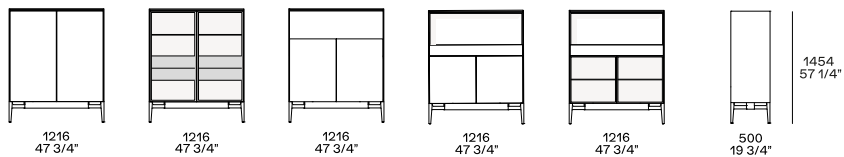

DESCRIPTION

Typology	Sideboards
Structure	Panel of wooden particles melamine
Top	Panel of wooden particles veneered, lacquer or marble
Base with feet	Painted aluminium die-cast, height adjustable feet
Base with plinth	Painted aluminium with leveler

DIMENSIONS

h 565 with feet - h 340 with plinth

Available with leap door and flap door

h 668 with feet - h 443 with plinth

Available with leap door and flap door

h 771 with feet - h 546 with plinth

h 871 with feet - h 646 with plinth

Hight sideboard - h 1454 only with feet

Available with led light as optional

STRUCTURE FINISHES

Lacquer

Mat lacquer

Wood

Woods

Melamine