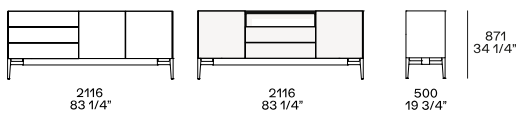

DESCRIPTION

Typology	Sideboards
Structure	Panel of wooden particles melamine
Top	Panel of wooden particles veneered, lacquer or marble
Base with feet	Painted aluminium die-cast, height adjustable feet
Base with plinth	Painted aluminium with leveler

DIMENSIONS

h 565 with feet - h 340 with plinth

Available with leap door and flap door

h 668 with feet - h 443 with plinth

Available with leap door and flap door

h 771 with feet - h 546 with plinth

h 871 with feet - h 646 with plinth

Hight sideboard - h 1454 only with feet

Available with led light as optional

STRUCTURE FINISHES

Lacquer

Mat lacquer

Wood

Woods

Melamine