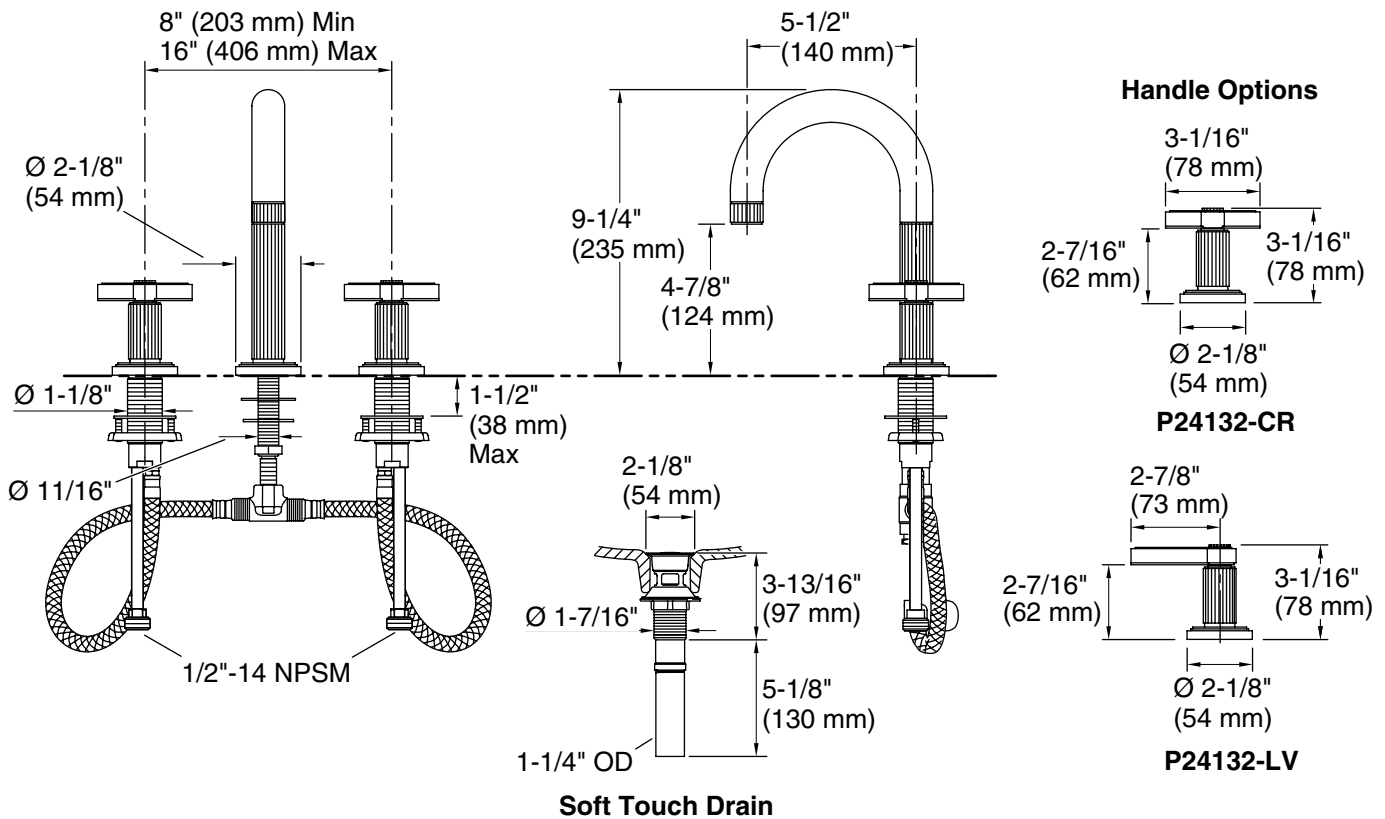

FEATURES

- Solid brass construction for durability and reliability
- Two-handle, widespread sink faucet for 8" (203 mm) - 16" (406 mm) centers
- Quarter-turn washerless ceramic disc valves
- Includes Soft Touch drain
- 1.2 gal/min (4.5 l/min) flow rate
- Meets CalGreen requirements for bathroom sink faucets
- Complements the Vir Stil collection

CODES/STANDARDS APPLICABLE

Specified model meets or exceeds the following:

- ASME A112.18.1/CSA B125.1
- NSF 61
- EPA WaterSense®
- ADA*
- ICC/ANSI A117.1
- CSA B651*
- OBC* (Lever Only)
- All applicable US Federal and State material regulations

*Compliant when installed to the specific requirement of this regulation

P24132

ADA **CSA B651** **OBC**

INSTALLATION NOTES

Mounting Surface Hole Size. All dimensions are nominal.		
Spout	Ø 13/16" (21 mm)	
Handles	Ø 1-5/16" (32 mm)	
Deck Thickness	Min	Max
Spout	—	2-1/4" (57 mm)
Handles	—	1-1/2" (38 mm)