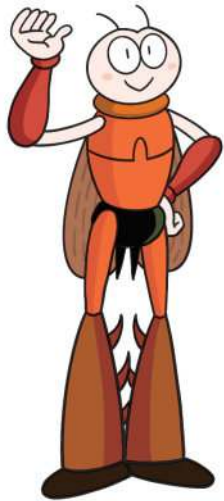

CHARACTERS

MOM
The mighty mother of the three

CRICKID'S FAMILY

CRICKID
Baby brother

BIGGIE
Eldest brother

LANKIE
Middle brother

WIMPY
Crickid's neighbour who is quite small and weak

CRICKID
Now a young adult

MOLEY
As the name suggests, he is a mole cricket

BIGGIE
A serious adult for sure

LANKIE
He is grown but doesn't seem "up" in spirit

MR. LONGHORN BEETLE
Just as cool as he is upright and fair

YOUNG MASTER KARL
The heir to the Mantis School of Martial Arts

KATYDID JR.
He is definitely a troublemaker

LITTLE SEDGE AND HER MOTHER
They are moths

HOPPIE
She is one playful little grasshopper

MR. TOAD
A traditional school teacher

"KING" FROG
Although referred to as "King", he is simply the head of the Ribbit Hamlet

MADAM WEBB
She looks gangster and is a gangster!

CONTENTS

CHAPTER 1: AN EARLY INDEPENDENT LIFE	09
CHAPTER 2: A NEW BEGINNING	32
CHAPTER 3: WIMPY	44
CHAPTER 4: AN UNCONSCIOUS PLAYTHING	64
CHAPTER 5: A LESSON FROM MR. LONGHORN BEETLE	92
CHAPTER 6: DEAREST MOTHER	116
CHAPTER 7: A KINDRED SOUL	139
CHAPTER 8: OFF TO A BAD START	169
CHAPTER 9: RIBBIT HAMLET	193
CHAPTER 10: KING FROG	217
CHAPTER 11: PILIPILIULA FESTIVAL	241
CHAPTER 12: KARL THE MANTIS	265
CHAPTER 13: WINTER	291
CHAPTER 14: A SEPARATION	311