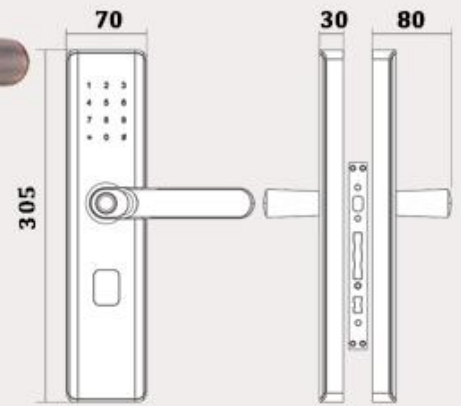

**MODEL: HPS-3324** SMART LOCK

**3.950.000**

**Black**

Unlock Ways	App + Fingerprint + Password + Card + Key
Capacity	200 (100 Fingerprint + 50 M1_Card + 50Password)
Suitable width of Door	40-90mm
Lock core material	Pure copper
Main material	Aluminum alloy + IML
Emergency Power Supply	Micro USB
Power Supply	4 Pcs AA Akaline Batteries

**MODEL: HPS-3328** SMART LOCK  
**4.500.000**

**Titanium-Black**  
**Red-Bronze**

Unlock Ways	App + Fingerprint + Password + Card + Key
Capacity	250 (100 Fingerprint + 100 M1 Card + 50 Password)
Suitable width of Door	40-90mm
Lock core material	Pure copper
Main material	Zinc alloy + IML
Emergency Power Supply	Micro USB
Power Supply	4 Pcs AA Akaline Batteries

**MODEL: HPS-3325TT** SMART LOCK

**4.900.000**

**Black**  
**Silver**

Unlock Ways	App + Fingerprint + Password + Card + Key
Capacity	250 (100 Fingerprint + 100 M1 Card + 50 Password)
Suitable width of Door	40-90mm
Lock core material	Pure copper
Main material	Zinc alloy + IML
Emergency Power Supply	Micro USB
Power Supply	4 Pcs AA Alkaline Batteries