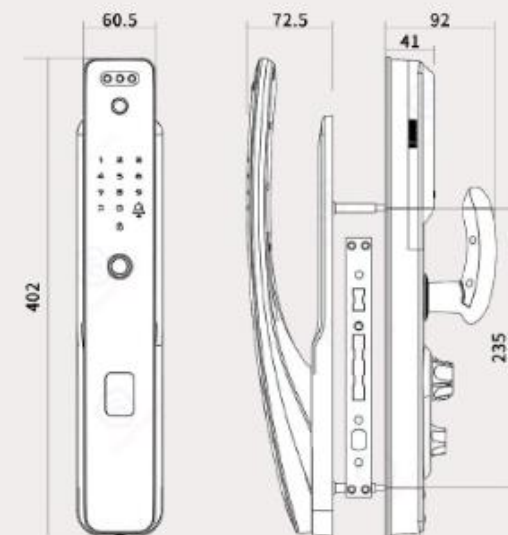

Model	P99	DOOR TYPE	Wooden door, Security door, Copper door
Material	High quality aluminum alloy	Door Thickness	40-110mm
Working Voltage	7.4V 4200mAh Li battery	Emergency Charging	Mini USB port
Open way	Fingerprint / Password / Card / Key / APP