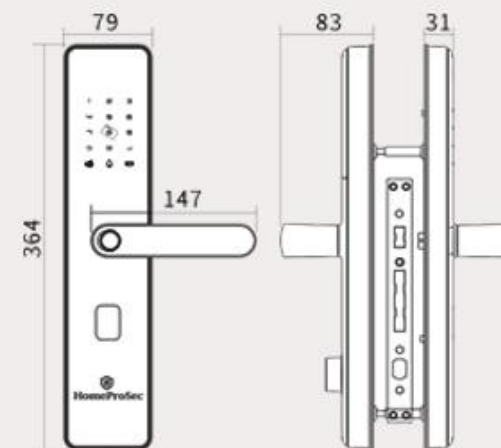

SMART LOCK

HOTEL LOCK

ACCESS CONTROL

CỔNG TỰ ĐỘNG

CAMERA

CHUÔNG HÌNH

BÁO ĐỘNG

NHÀ THÔNG MINH

**MODEL: HPS-3324** SMART LOCK

**3.950.000**

**Black**

Unlock Ways	App + Fingerprint + Password + Card + Key
Capacity	200 (100 Fingerprint + 50 M1_Card + 50Password)
Suitable width of Door	40-90mm
Lock core material	Pure copper
Main material	Aluminum alloy + IML
Emergency Power Supply	Micro USB
Power Supply	4 Pcs AA Akaline Batteries

**MODEL: HPS-3328** SMART LOCK  
**4.500.000**

**Titanium-Black**  
**Red-Bronze**

Unlock Ways	App + Fingerprint + Password + Card + Key
Capacity	250 (100 Fingerprint + 100 M1 Card + 50 Password)
Suitable width of Door	40-90mm
Lock core material	Pure copper
Main material	Zinc alloy + IML
Emergency Power Supply	Micro USB
Power Supply	4 Pcs AA Akaline Batteries

**MODEL: HPS-3325TT** SMART LOCK

**4.900.000**

**Black**  
**Silver**

Unlock Ways	App + Fingerprint + Password + Card + Key
Capacity	250 (100 Fingerprint + 100 M1 Card + 50 Password)
Suitable width of Door	40-90mm
Lock core material	Pure copper
Main material	Zinc alloy + IML
Emergency Power Supply	Micro USB
Power Supply	4 Pcs AA Alkaline Batteries