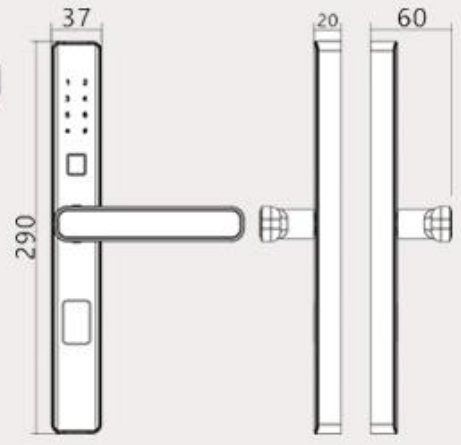

Unlock Ways	Phone +Fingerprint + Password + Card + Key
Capacity	300 (Fingerprint + M1 Card + Password)
Door Thickness	30-75mm
Lock core material	Pure copper
Main material	Zinc alloy + IML
Emergency Power Supply	Micro USB
Power Supply	4 Pcs AAA Akaline Batteries