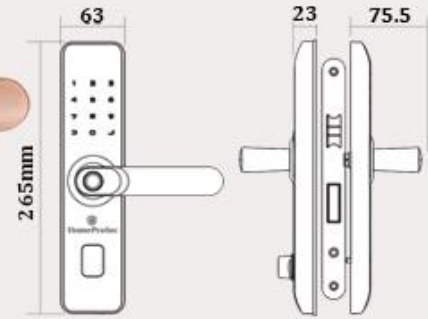

**MODEL: HPS-3325TT** SMART LOCK

**4.900.000**

**Black**  
**Silver**

Unlock Ways	App + Fingerprint + Password + Card + Key
Capacity	250 (100 Fingerprint + 100 M1 Card + 50 Password)
Suitable width of Door	40-90mm
Lock core material	Pure copper
Main material	Zinc alloy + IML
Emergency Power Supply	Micro USB
Power Supply	4 Pcs AA Alkaline Batteries

**Remote option**

**Exit Wireless option**

**MODEL: HPS-3326**

SMART LOCK

**5.500.000**

**Titanium-Black**  
 **Red-Bronze**

Unlock Ways	App + Fingerprint + Password + Card + Key
Capacity	200 (100 Fingerprint + 50 M1_Card + 50Password)
Suitable width of Door	40-90mm
Lock core material	Pure copper
Main material	Aluminum alloy + IML
Emergency Power Supply	Micro USB
Power Supply	4 Pcs AA Alkaline Batteries

**MODEL: HPS-3327** SMART LOCK  
**6.400.000**

— Titanium-Black  
 — Red-Bronze

Unlock Ways	App + Fingerprint + Password + Card + Key
Capacity	300 (Fingerprint + M1 Card + Password)
Suitable width of Door	40-90mm
Lock core material	Pure copper
Main material	High quality Zinc alloy
Emergency Power Supply	Micro USB
Power Supply	4 Pcs AA Alkaline Batteries