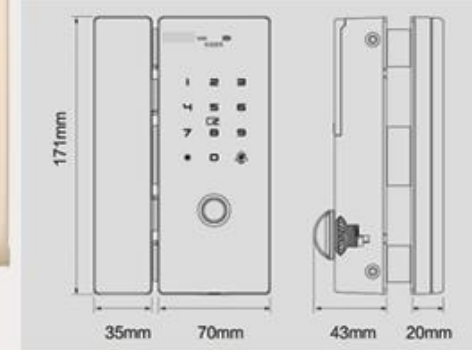

MODEL: G200 TT SMART LOCK

5.700.000 App TLock (G200 TT APP)

5.900.000 Remote (G200 TTR)

6.200.000 Exit Wireles (G200 TTE)

- Black
- Sliver
- Global