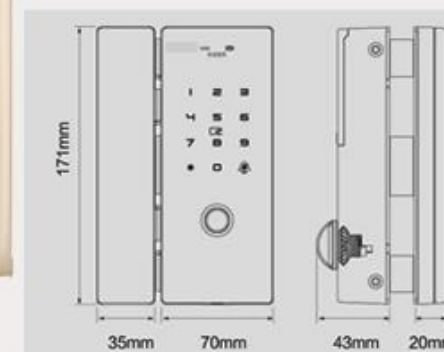

MODEL: G200R SMART LOCK

4.900.000 App Tuya

5.400.000 Remote + App Tuya

5.700.000 App TTLock

- Black
- Sliver
- Global