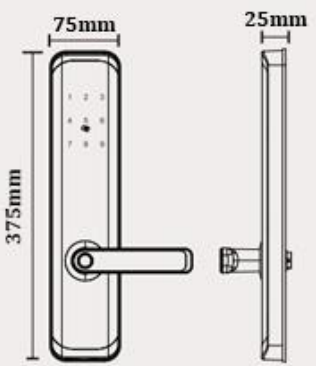

Model	P7020	DOOR TYPE	Wooden door, Security door, Copper door
Material	High quality aluminum alloy	Door Thickness	40-110mm
Working Voltage	4 AA Alkaline batteries	Emergency Charging	Mini USB port
Open way	Fingerprint / Password / Card / Key / APP / Bluetooth