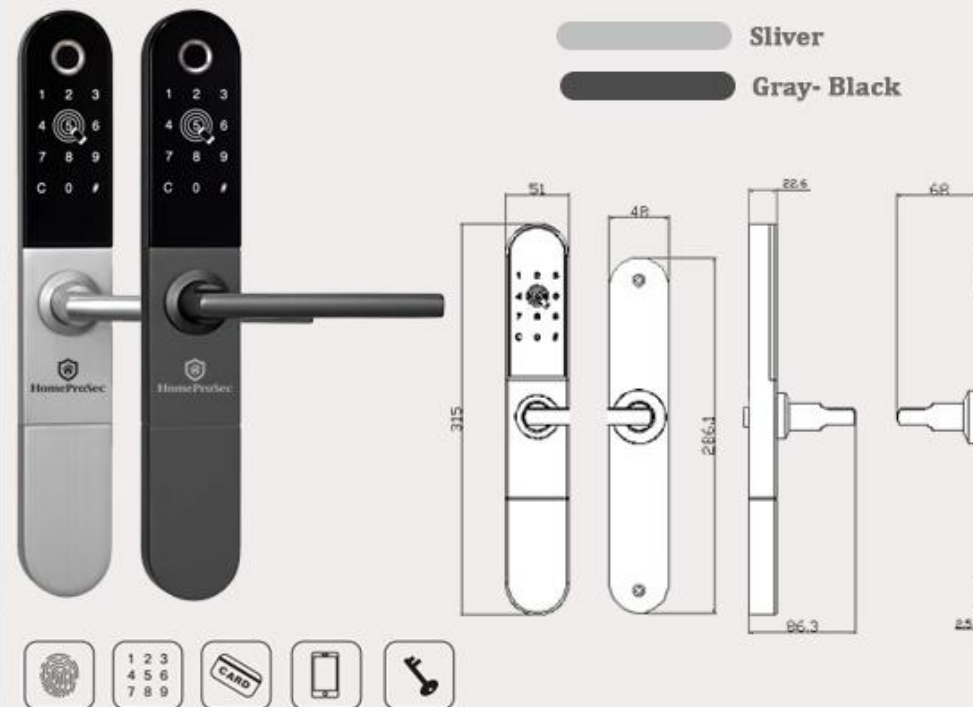

**MODEL: HPS-3322** SMART LOCK  
**5.800.000**

Sliver  
 Black

Model	HPS - 3322	DOOR TYPE	Aluminium Door Lock
Material	Inox 304, outdoor	Door Thickness	30-75mm
Working Voltage	4 AAA Alkaline batteries	Emergency Charging	Mini USB port
Open way	Fingerprint / Password / Card / Key / APP		

**MODEL: HPS-3305** SMART LOCK  
**4.500.000**

Sliver  
 Gray Black

Model	HPS - 3305	DOOR TYPE	Aluminium Door Lock
Material	Inox 304, outdoor	Door Thickness	30-75mm
Working Voltage	4 AAA Alkaline batteries	Emergency Charging	Mini USB port
Open way	Password / Card / Key / APP		

**MODEL: HPS-3307** SMART LOCK  
**6.200.000**

Sliver  
 Gray- Black

Model	<b>HPS - 3307</b>	DOOR TYPE	Aluminium Door Lock
Material	Inox 304, outdoor	Door Thickness	30-75mm
Working Voltage	4 AAA Alkaline batteries	Emergency Charging	Mini USB port
Open way	Fingerprint / Password / Card / Key / APP		