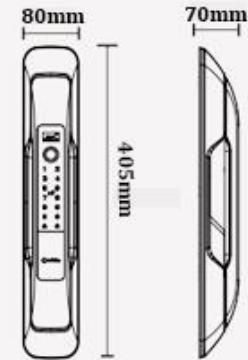

**orbita**

**MODEL:P8030**  
**12.900.000**

FULLY AUTOMATIC SMART LOCK

**orbita**

- Red bronze
- Silver
- Black
- Champagne gold

Model	P8030	DOOR TYPE	Wooden door, Security door, Copper door
Material	High strength zinc alloy	Door Thickness	40-110mm
Working Voltage	Rechargeable lithium battery	Emergency Charging	Android interface USB charging cable
Open way	Fingerprint / Password / Card / Key / APP / WeChat		

**MODEL: P99**

SMART LOCK

**14.900.000**

**Black**

Model	<b>P99</b>	DOOR TYPE	Wooden door, Security door, Copper door
Material	High quality aluminum alloy	Door Thickness	40-110mm
Working Voltage	<b>7.4V 4200mAh Li battery</b>	Emergency Charging	Mini USB port
Open way	Fingerprint / Password / Card / Key / APP		