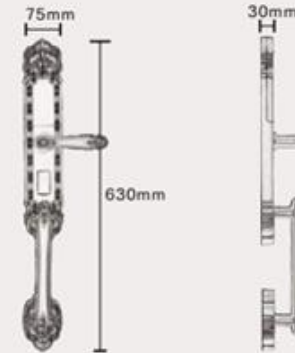

**MODEL: P99**

SMART LOCK

**14.900.000**

**Black**

Model	<b>P99</b>	DOOR TYPE	Wooden door, Security door, Copper door
Material	High quality aluminum alloy	Door Thickness	40-110mm
Working Voltage	<b>7.4V 4200mAh Li battery</b>	Emergency Charging	Mini USB port
Open way	Fingerprint / Password / Card / Key / APP		

**MODEL:P8018**

SLIDE SMART LOCK

**18.900.000**

-  Red bronze
-  Golden

Model	P8018	DOOR TYPE	Wooden door, Security door, Copper door
Material	High strength zinc alloy	Door Thickness	40-110mm
Working Voltage	4AA Alkaline batteries	Emergency Charging	Android interface USB charging cable
Open way	Fingerprint / Password / Card / Key		