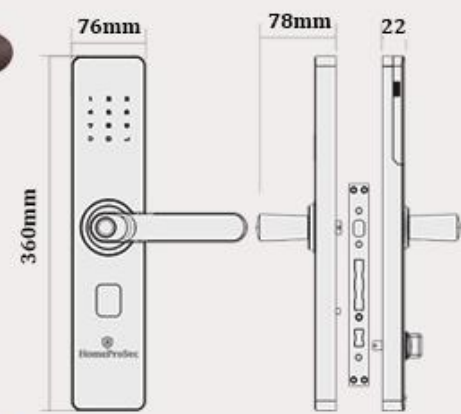

**MODEL: HPS-3328** SMART LOCK  
**4.500.000**

**Titanium-Black**  
**Red-Bronze**

Unlock Ways	App + Fingerprint + Password + Card + Key
Capacity	250 (100 Fingerprint + 100 M1 Card + 50 Password)
Suitable width of Door	40-90mm
Lock core material	Pure copper
Main material	Zinc alloy + IML
Emergency Power Supply	Micro USB
Power Supply	4 Pcs AA Akaline Batteries

**MODEL: HPS-3325TT** SMART LOCK

**4.900.000**

**Black**  
**Silver**

Unlock Ways	App + Fingerprint + Password + Card + Key
Capacity	250 (100 Fingerprint + 100 M1 Card + 50 Password)
Suitable width of Door	40-90mm
Lock core material	Pure copper
Main material	Zinc alloy + IML
Emergency Power Supply	Micro USB
Power Supply	4 Pcs AA Alkaline Batteries

**Remote option**

**Exit Wireless option**

**MODEL: HPS-3326**

SMART LOCK

**5.500.000**

**Titanium-Black**  
 **Red-Bronze**

Unlock Ways	App + Fingerprint + Password + Card + Key
Capacity	200 (100 Fingerprint + 50 M1_Card + 50Password)
Suitable width of Door	40-90mm
Lock core material	Pure copper
Main material	Aluminum alloy + IML
Emergency Power Supply	Micro USB
Power Supply	4 Pcs AA Alkaline Batteries

**MODEL: HPS-3327** SMART LOCK  
**6.400.000**

— Titanium-Black  
 — Red-Bronze

Unlock Ways	App + Fingerprint + Password + Card + Key
Capacity	300 (Fingerprint + M1 Card + Password)
Suitable width of Door	40-90mm
Lock core material	Pure copper
Main material	High quality Zinc alloy
Emergency Power Supply	Micro USB
Power Supply	4 Pcs AA Alkaline Batteries