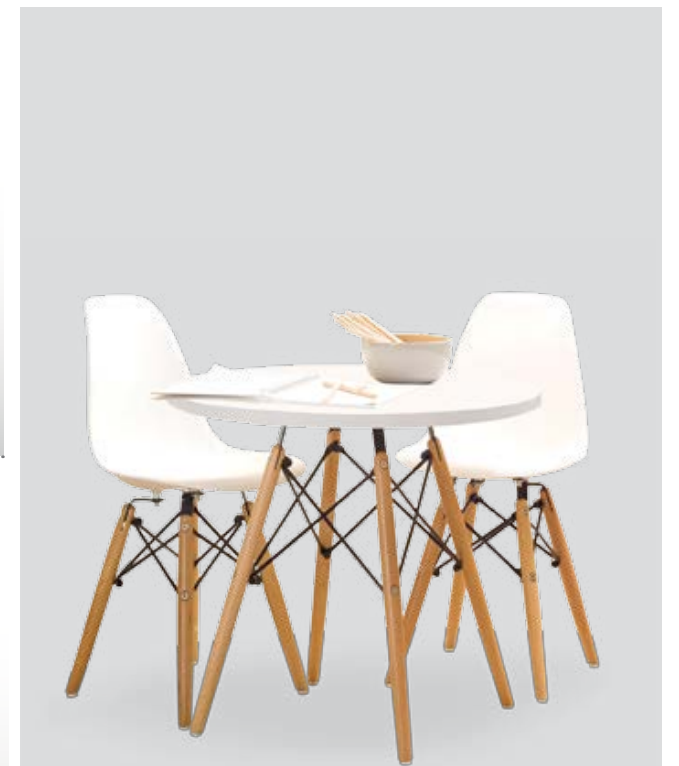

FOLDING CHAIRS 190 FURNITURE