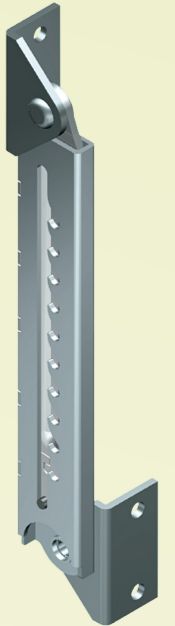

# yeeka Telescopic Cover Stay With Button

按钮式伸缩支撑  
产品系列：6102、6103

RL

镀镍钢  
M.S. nickel plated

左开 Left opening	6102-01
右开 Right opening	6102-02

镀镍钢  
M.S. nickel plated

左开 Left opening	6103-01
右开 Right opening	6103-02

# 滑动支撑 Telescopic Cover Stay

产品系列：6104

LRS STAINLESS SERIES

镀镍钢 或 全不锈钢  
M.S. nickel plated or stainless steel

	钢镀镍 Steel in nickel plated	不锈钢 304 SUS 304
左开 Left opening	6104-01-00	6104-01-304
右开 Right opening	6104-02-00	6104-02-304

RL

长型 Long size

短型 Short size

镀锌钢  
M.S. zinc plated

	铁镀锌 Steel in zinc plated
长型 Long size	6201-01-00
短型 Short size	6201-02-00

RL

止口 Stop	长型 Long size L 伸出 L Extended	短型 Short size L 伸出 L Extended
1.	234.5	164
2.	248	177
3.	261	189.5
4.	274.5	202
5.	288	214.5
6.	301	
7.	314.5	
8.	327	
9.	340.5	
10.	354	

Mounting bracket (screw and selflocking not include)  
Note: The cover stay is sold with mounting bracket and related accessories together as standard.

镀锌钢  
M.S. zinc plated

	止口数 Stops q.ty	铁镀锌 Steel in zinc plated
长型 Long size	10	6301-01-00
短型 Short size	5	6301-02-00