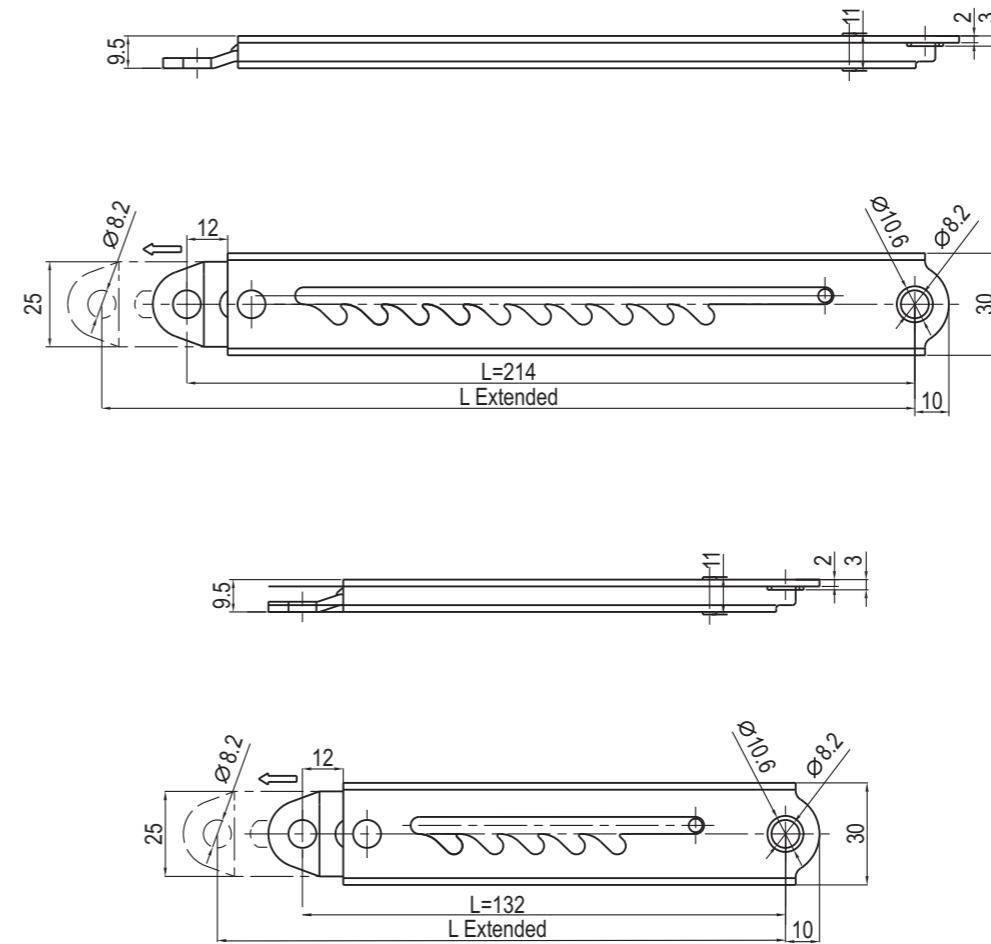

RL

长型 Long size

短型 Short size

镀锌钢  
M.S. zinc plated

	铁镀锌 Steel in zinc plated
长型 Long size	6201-01-00
短型 Short size	6201-02-00

RL

止口 Stop	长型 Long size L 伸出 L Extended	短型 Short size L 伸出 L Extended
1.	234.5	164
2.	248	177
3.	261	189.5
4.	274.5	202
5.	288	214.5
6.	301	
7.	314.5	
8.	327	
9.	340.5	
10.	354	

Mounting bracket (screw and selflocking not include)  
Note: The cover stay is sold with mounting bracket and related accessories together as standard.

镀锌钢  
M.S. zinc plated

	止口数 Stops q.ty	铁镀锌 Steel in zinc plated
长型 Long size	10	6301-01-00
短型 Short size	5	6301-02-00