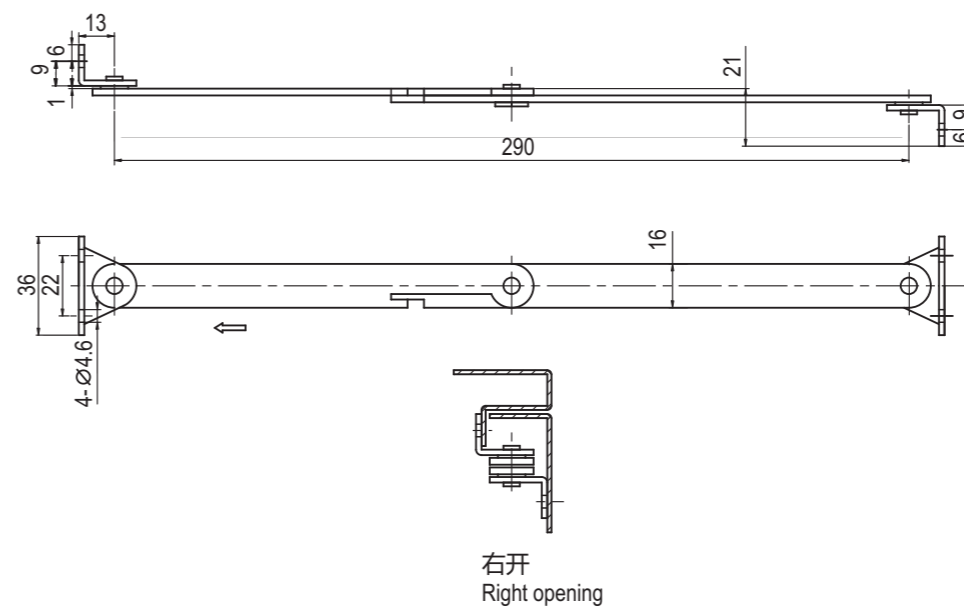

滑动支撑 Telescopic Cover Stay

产品系列：6104

LRS STAINLESS SERIES

镀镍钢 或 全不锈钢
M.S. nickel plated or stainless steel

	钢镀镍 Steel in nickel plated	不锈钢 304 SUS 304
左开 Left opening	6104-01-00	6104-01-304
右开 Right opening	6104-02-00	6104-02-304