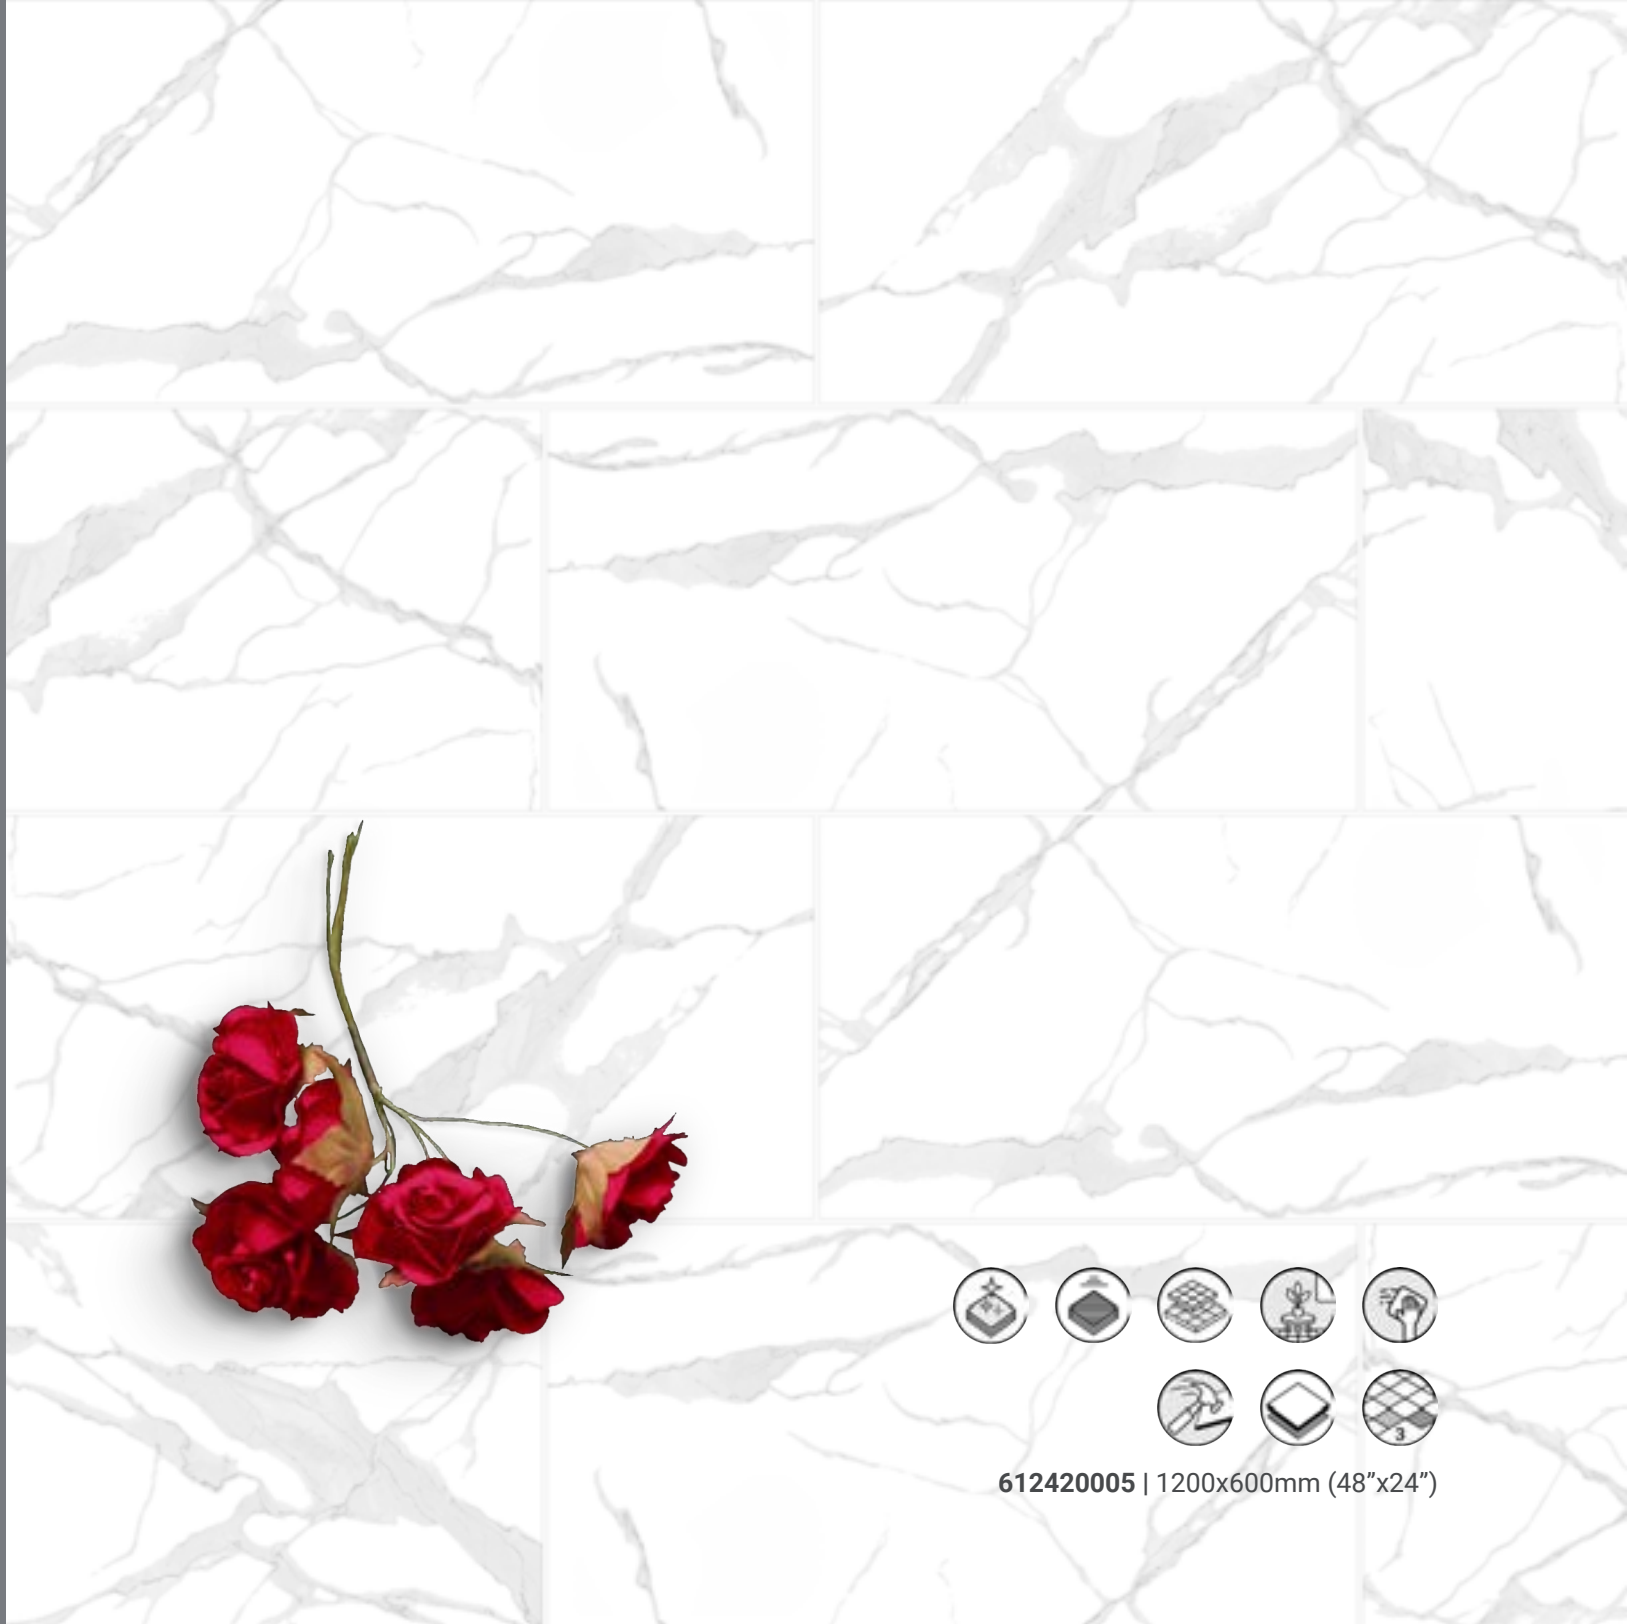

RA601210 | 1200x600mm (48"x24")

ROYAL AMERICAN WHOLESALE - ROYAL COLLECTION

612420028 | 1200x600mm (48"x24")

ROYAL AMERICAN WHOLESALE - ROYAL COLLECTION

/ MARBLE COLLECTION

RA601211 | 1200x600mm (48"x24")

612420005 | 1200x600mm (48"x24")