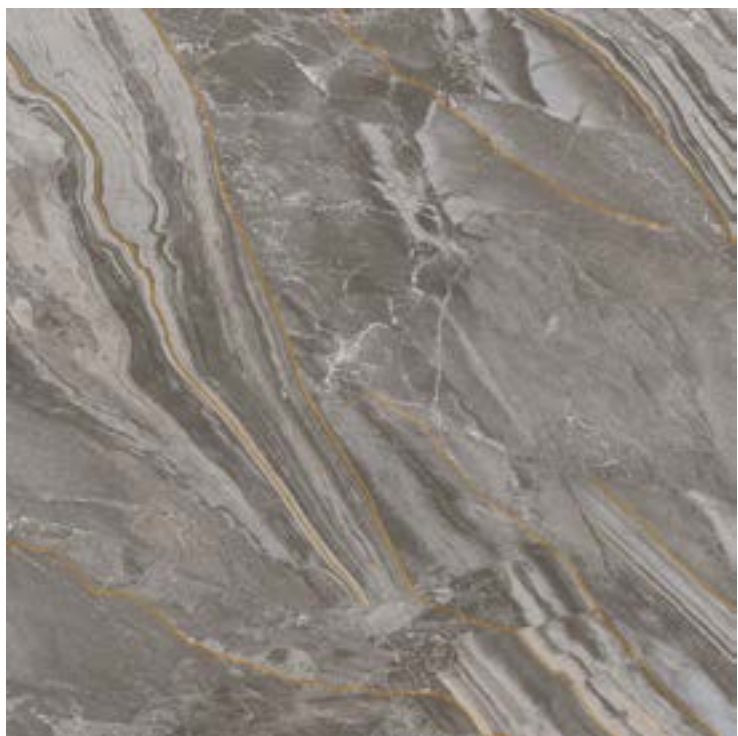

Thus there are many colors, with every tile from this collection luxurious because of the dense gold vein, representing our desire for a wealthy life.”

/ SEDIMENTO COLLECTION

KK603 | 600x600mm (24"x24")