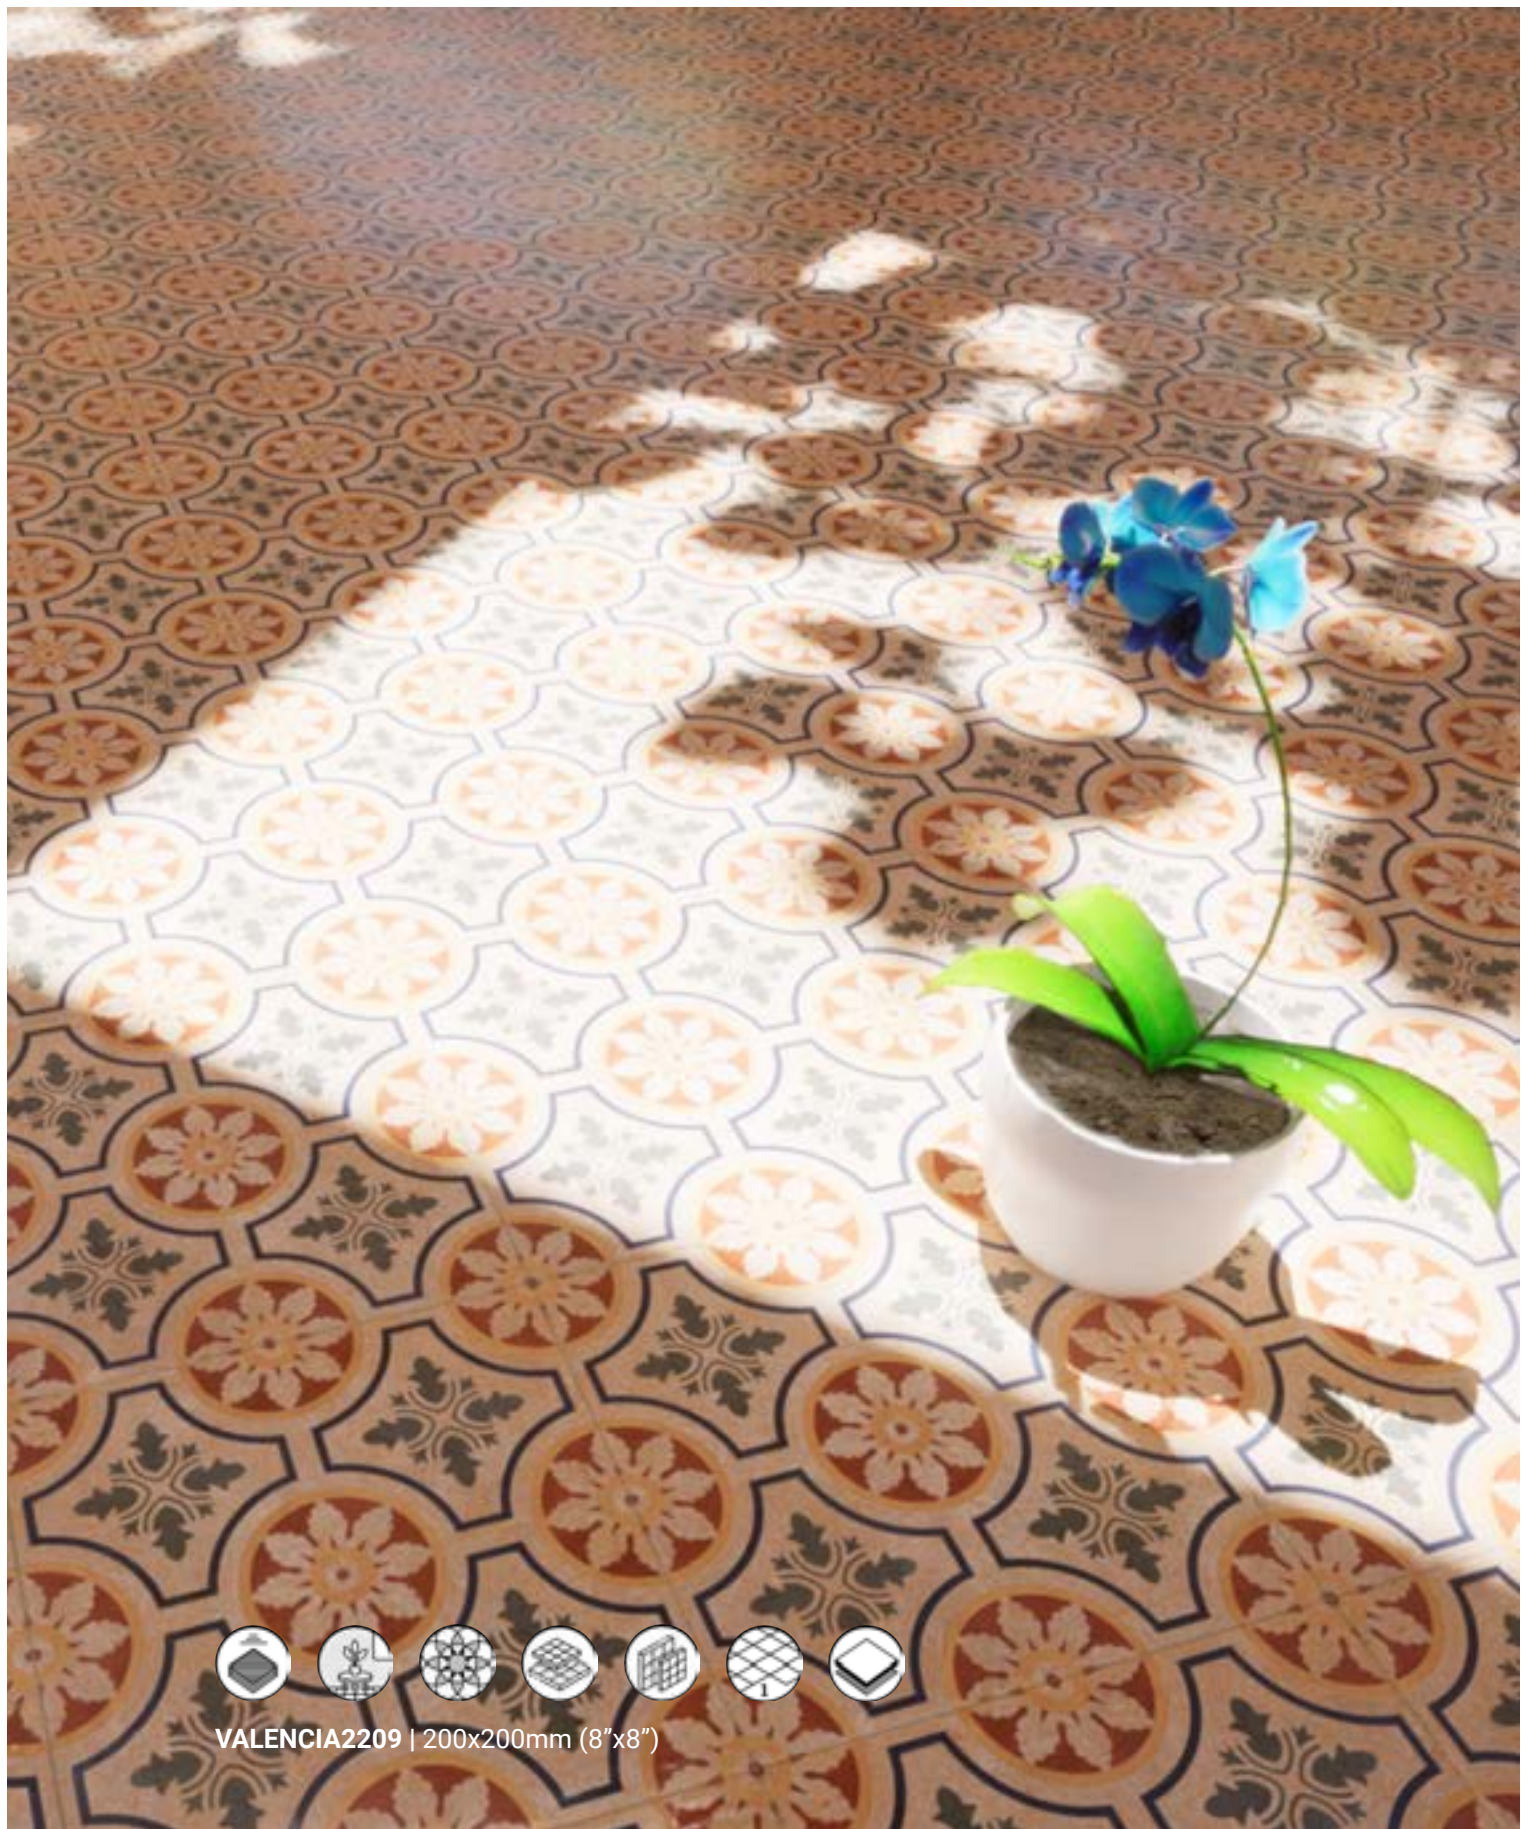

Blur enamel surface combined with impressive patterns helps the collection create a cozy, rustic appearance to architectural works.”

BENTO2203 | 200x200mm (8"x8")

BENTO2203 | 200x200mm (8"x8")

VALENCIA2209 | 200x200mm (8"x8")