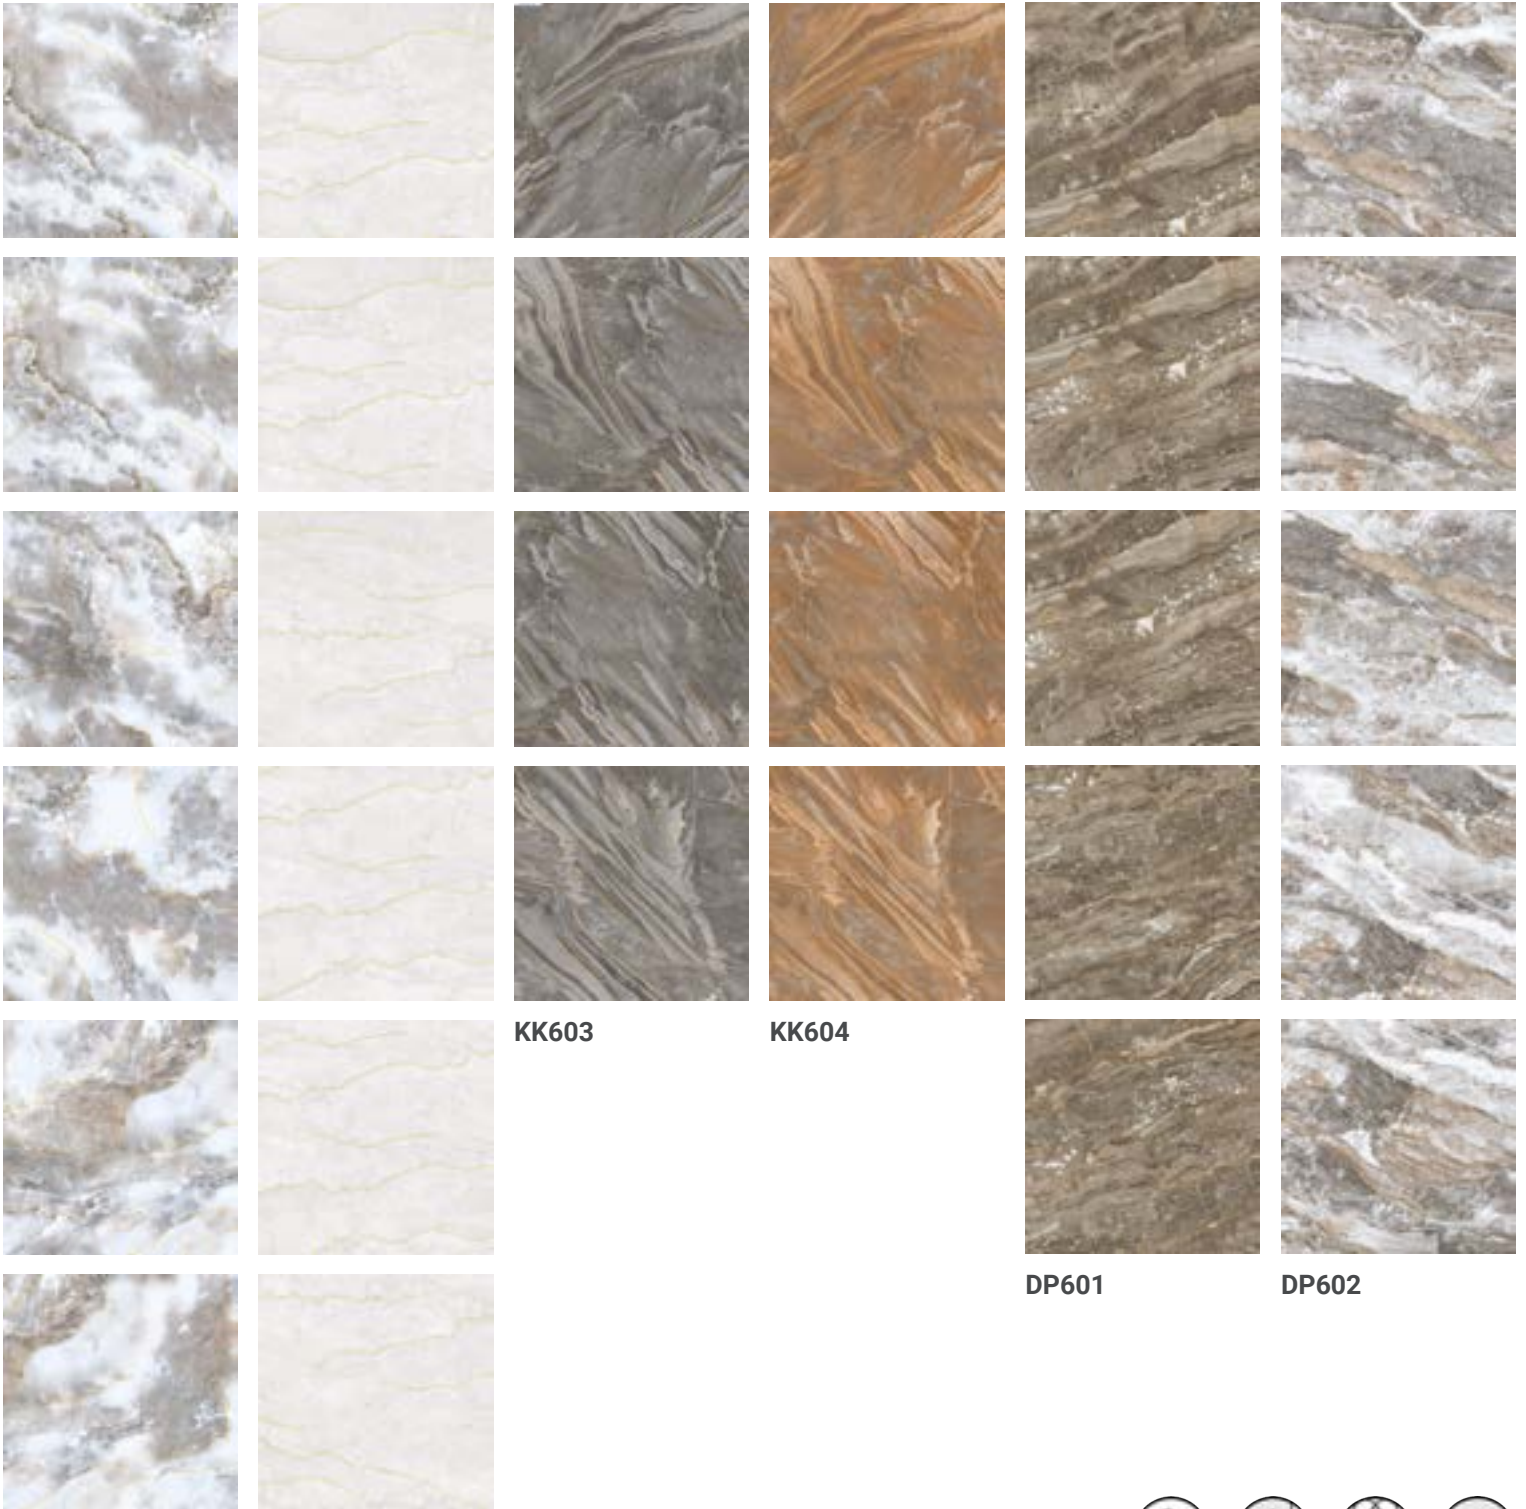

612770008

612770009

Size | 1200x600mm (48"x24")

SEDIMENTO - COLLECTION

KK601

KK602

KK603

KK604