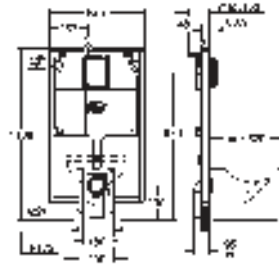

Rapid SL

Element for WC with flushing cistern 80 mm, 1.13 m installation height
element width 0.62 m

for small, narrow bathrooms
for on-the-wall installations or studded walls
powder coated steel frame, self-supporting
with fixed connections

TUV approved
2 WC fixing bolts
fixing device for ceramic
distance of fixing bolts 180/230 mm
PP outlet bend Ø 90 mm
depth adjustable
PP reducer Ø 90/110 mm
inlet and outlet connecting set

flushing cistern 80 mm, 6 - 9 l, containing following features:

water supply from top or back
water supply 1/2" and push fit flexible hose union

including wall brackets 38 558 00M for on-the-wall installation
for mounting of small flush plates please order
revision shaft 40 949 000 (sold separately)

38 525 001

4005176863967