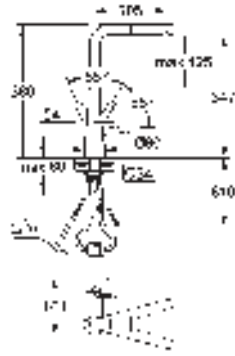

GROHE ZEDRA / ZEDRA SMARTCONTROL / ZEDRA TOUCH

Ref. No.	Colour	EAN
32 553 002	Chrome	4005176466649
32 553 DC2	supersteel	4005176466656

Zedra
Single-lever sink mixer 1/2"
 monobloc installation
GROHE Long-Life Shine durable sparkling sheen
GROHE SilkMove 35 mm ceramic cartridge
GROHE Magnetic Docking guarantees easy retraction and smooth docking of the spray head back to the starting position
 pull-out dual spray
 diverter: laminar spray/SpeedClean shower jet
 automatic return to laminar spray
 adjustable flow rate limiter
 swivel tubular spout
 swivel area 360°
 protected against backflow
 flexible connection hoses
 metal fixation set
 Lead and Nickel Free Inner Water Ways