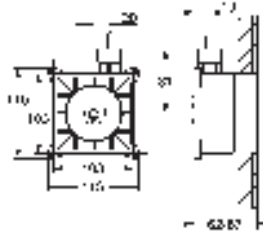

**Rainshower F-digital Deluxe
Rough-in set sound set**
for use with double sound modules (36 473 000)
Consisting of:
- 2 rough-in sets (115 x 115 x 62-87 mm)
- 2 cable extensions (5 m each)
- 1 Y-piece

36 472 000   Chrome   4005176758720