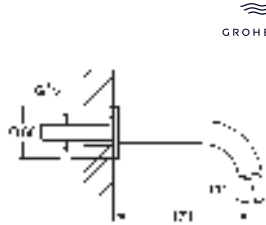

13 487 000 Chrome 4005176761683
13 487 DC0 supersteel 4005176761720
13 487 GL0 cool sunrise 4005176761737
13 487 DA0 warm sunset 4005176761713
13 487 AL0 brushed hard graphite 4005176761706

Atrio Bath spout wall mounted GROHE Long-Life Shine durable sparkling sheen mousseur projection 171 mm

37 624 000 Chrome 4005176416095
37 624 DC0 supersteel 4005176416125
37 624 GL0 cool sunrise 4005176529054
37 624 DA0 warm sunset 4005176529061
37 624 AL0 brushed hard graphite 4005176529115