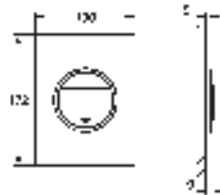

37 601 000	Chrome	4005176416057
37 601 P00	matt chrome	4005176416064
37 601 SH0	alpine white	4005176416071
37 601 DC0	supersteel	4005176416088
37 601 BE0	polished nickel	4005176529009
37 601 EN0	brushed nickel	4005176529047
37 601 GL0	cool sunrise	4005176524271
37 601 GN0	brushed cool sunrise	4005176529016
37 601 DA0	warm sunset	4005176524288
37 601 DL0	brushed warm sunset	4005176529023
37 601 A00	hard graphite	4005176528996
37 601 AL0	brushed hard graphite	4005176529030

Nova Cosmopolitan S

Flush plate

for dual flush or start & stop actuation
for pneumatic drop valve AV1
compatible with Rapid SL/GD2 1.13 m

for vertical installation

130 x 172 mm
made of ABS

GROHE Long-Life Shine durable sparkling sheen

GROHE Water Saving - Less water, perfect flow
flush plate with magnetic holder and fixing brackets included
compatible with Rapid SLX

for use with Rapid SL and Uniset with GD 2 cistern please order shaft 40 911 000
(sold separately)