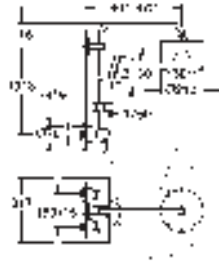

Rainshower System 210
Shower system with thermostat for wall mounting
horizontal swivable 450 mm projection shower arm
exposed thermostatic shower
with Aquadimmer function
allows change between:
Rainshower Cosmopolitan 210 head shower (28 368 000)
material: metal
with ball joint
rotation angle $\pm 15^\circ$
hand shower Power&Soul Cosmopolitan 130 (27 664 000)
adjustable height via gliding element
(12 140 000)
Silverflex shower hose 1750 mm (28 388 000)
GROHE TurboStat compact cartridge
with wax thermoelement
GROHE SafeStop safety button at 38°C
(calibration required)
GROHE SafeStop Plus optional temperature limiter at 43°C included
GROHE CoolTouch
GROHE DreamSpray perfect spray pattern
GROHE One-Click Showering spray selection
with one click
GROHE Long-Life Shine durable sparkling sheen
SpeedClean anti-limescale system
Inner WaterGuide for a longer life
minimum flow rate 7 l/min.

27 641 000 Chrome 4005176901645