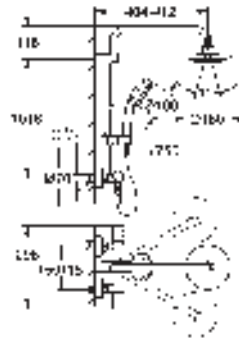

Ref. No. Colour EAN

27 922 000 Chrome 4005176923364

Tempesta Cosmopolitan 160

Shower system with thermostat for wall mounting

Consisting of:

horizontal swivable 390 mm projection shower arm

exposed thermostatic shower