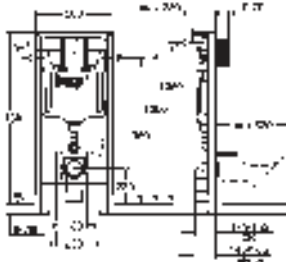

Rapid SL

Element for WC, 1.13 m installation height with flushing cistern GD 2, 6 l - 9 l

for on-the-wall installations or studded walls
powder coated steel frame, self-supporting
for dry-cladding, completely pre-assembled
with fixed connections
quick adjustment, lockable
fixing material
TÜV approved
2 WC fixing bolts
fixing device for ceramic
WC ceramics with small bearing area (< 205 mm) require
additional accessory 38 779 000
distance of fixing bolts 180/230 mm
outlet bend Ø 90 mm
depth adjustable
reducer Ø 90/110 mm
inlet and outlet connecting set

flushing cistern GD 2, 6 - 9 l, containing following features:

factory set 6 l and 3 l
pneumatic discharge valve offering 2 modes of
operation: dual flush or single flush
water supply from left/right or back
low noise (group I acc. to
German Noise Specification)
Insulated against condensation
1/2" water supply connection including integrated
angle valve and push fit flexible hose union
no tools required for the installation
of the inspection shaft incl. protection
during construction phase
inspection shaft for vertical or horizontal use
allows for flush plate to be installed vertically or horizontally.

including wall brackets 38 558 00M for on-the-wall installation
including WC set for noise protection (37 131 000)
for mounting of small flush plates please order
revision shaft 40 911 000 (sold separately)