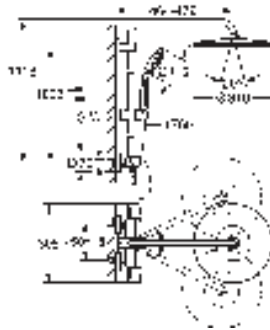

GROHE EUPHORIA SHOWER SYSTEM

Ref. No. Colour EAN

26 075 001 ★ Chrome

4005176648014

Euphoria System 310
Shower system with thermostatic mixer for wall mounting
Consisting of:
horizontal swivable 450 mm projection shower arm
exposed thermostatic shower
with Aquadimmer function
allows change between:
head shower Rainshower Mono 310 (26 561)
spray pattern:
GROHE PureRain
with ball joint
rotation angle $\pm 15^\circ$
hand shower Euphoria 110 Massage
(27 221 000)
3 spray patterns:
Rain, Massage, SmartRain
adjustable height via gliding element
Silverflex shower hose 1750 mm (28 388 000)
GROHE TurboStat compact cartridge
with wax thermoelement
GROHE SafeStop safety button at 38°C
(calibration required)
GROHE SafeStop Plus optional temperature limiter at 43°C included
GROHE CoolTouch prevents scalding on hot surfaces
GROHE MetalGrip ergonomically shaped metal handles
GROHE DreamSpray perfect spray pattern
GROHE Long-Life Shine durable sparkling sheen
GROHE SprayDimmer (Stepless
flow rate reduction)
GROHE FastFixation upper bracket adjustable
Inner WaterGuide for a longer life
SpeedClean anti-limescale system
TwistStop preventing the hose from twisting
suitable for instantaneous heaters from 18 kW/h
minimum flow rate 7 l/min.
optional upgrade: **GROHE EasyReach** tray (26 362)
professional edition

26 075 DC0 ★ supersteel 4005176371219
26 075 DA0 ★ warm sunset 4005176425356
26 075 DL0 ★ brushed warm sunset 4005176425363
26 075 GL0 ★ cool sunrise 4005176425332
26 075 GN0 ★ brushed cool sunrise 4005176425349
26 075 A00 hard graphite 4005176425387
26 075 AL0 ★ brushed hard graphite 4005176425370