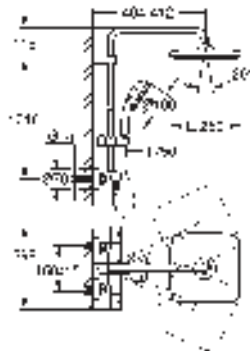

Tempesta Cosmopolitan System 250 Cube
Shower system with thermostat for wall mounting
Consisting of:
horizontal swivable 390 mm projection shower arm
exposed thermostatic shower
with Aquadimmer function
allows change between:
head shower Tempesta 250 Cube (26 685)
spray pattern:
Rain
head shower with white rear cover
with ball joint
rotation angle $\pm 10^\circ$
GROHE Water Saving 9.5 l/min flow limiter
hand shower Tempesta Cosmopolitan 100 (27 571 001)
2 spray patterns:
Rain, Jet
GROHE Water Saving 5.7 l/min. flow limiter
adjustable height via gliding element
Rotaflex shower hose 1750 mm 1/2" x 1/2" (28 410)
GROHE Water Saving - Less water, perfect flow
GROHE TurboStat compact cartridge
with wax thermoelement
GROHE SafeStop safety button at 38°C
(calibration required)
GROHE SafeStop Plus optional temperature limiter at 43°C included
GROHE DreamSpray perfect spray pattern
GROHE Long-Life Shine durable sparkling sheen
SpeedClean anti-limescale system
Inner WaterGuide for a longer life
TwistStop preventing the hose from twisting
suitable for instantaneous heaters from 18 kW/h
minimum flow rate 7 l/min.
optional upgrade: **GROHE EasyReach** tray (26 362)
professional edition