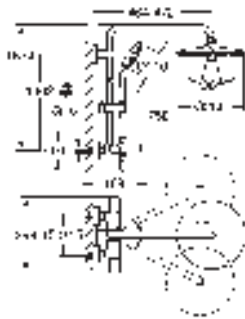

Euphoria System 260
Shower system with bath thermostat for wall mounting
Consisting of:
horizontal swivable 450 mm projection shower arm
exposed thermostatic shower
with Aquadimmer function
allows change between:
head shower Euphoria 260 (26 457)
Rain, SmartRain, Jet
with ball joint
rotation angle $\pm 15^\circ$
bath inlet
separate diverter for hand shower
hand shower Euphoria 110 Massage
(27 239 000)
3 spray patterns:
Rain, Massage, SmartRain
adjustable height via gliding element
Silverflex shower hose 1750 mm (28 388 000)
GROHE TurboStat compact cartridge
with wax thermoelement
GROHE SafeStop safety button at 38°C
(calibration required)
GROHE SafeStop Plus optional temperature limiter at 43°C included
GROHE DreamSpray perfect spray pattern
GROHE Long-Life Shine durable sparkling sheen
GROHE SprayDimmer (Stepless
flow rate reduction)
GROHE Water Saving 9.5 l/min flow limiter
GROHE FastFixation upper bracket adjustable
Inner WaterGuide for a longer life
SpeedClean anti-limescale system
TwistStop preventing the hose from twisting
suitable for instantaneous heaters from 18 kW/h
minimum flow rate 7 l/min.
professional edition