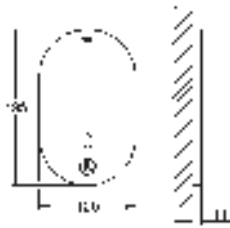

GROHE Long-Life Shine durable sparkling sheen

chrome escutcheon
with Bluetooth 4.0* for wireless data communication
for Apple** and Android devices

Bluetooth range (max. 10 m) varies depending on materials used and walls between transmitter and receiver

monitoring

password protected products
app detects all Bluetooth products in range
auto flush cycles and timing last auto flush
usage per day over 30 days
thermal disinfection cycles and timings last disinfection

configuration

shut off delay
auto flush
thermal disinfection
cleaning mode
2 on/off timers
identification by name

service

send and save 3 profiles
reset to factory or user settings
hard and software version
CE approved

Mobile devices and GROHE IR Remote App*** are not included in delivery and have to be ordered separately via an authorised Apple store/store/iTunes or Google Play store.

* The Bluetooth word mark and logos are registered trademarks owned by Bluetooth SIG, Inc. and any use of such marks by Grohe AG is under license. Other trademarks and trade names are those of their respective owners.

** Apple, the Apple logo, iPod, iPod Touch, iPhone and iTunes are trademarks of Apple Inc., registered in the U.S. and other countries. Apple is not responsible for the function of this device or its compliance with safety and regulatory standards

*** Available for free via iTunes app or Google Play store.