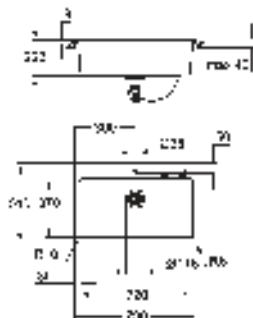

K700

Composite sink

model: K700 80-C 78/51 1.0

mounting type: top mount

material: quartz composite

GROHE Whisper

min. cabinet size: 800 mm

dimensions: 780 x 510 mm

1 bowl: 720 x 370 x 220 mm

outer radius: R6, inner bowl radius: R10

GROHE FastFixation installation system

cut-out: 764 x 494 mm

drainer: automatic waste fitting

accessories included: automatic waste fitting with rotary handle,

waste kit, basket strainer waste, mounting set

optional push to open excenter (40 986 SD0)

amount of fasteners included (top mount): 9

heat resistant up to 180° C