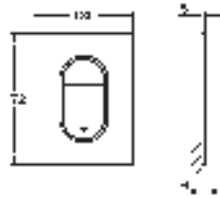

37 624 000 Chrome 4005176416095
37 624 DC0 supersteel 4005176416125
37 624 GL0 cool sunrise 4005176529054
37 624 DA0 warm sunset 4005176529061
37 624 AL0 brushed hard graphite 4005176529115

Arena Cosmopolitan S Flush plate for dual flush or start & stop actuation for pneumatic drop valve AV1 compatible with Rapid SL/GD2 1.13 m for vertical installation 130 x 172 mm made of ABS GROHE Long-Life Shine durable sparkling sheen GROHE Water Saving - Less water, perfect flow flush plate with magnetic holder and fixing brackets included compatible with Rapid SLX for use with Rapid SL and Uniset with GD 2 cistern please order shaft 40 911 000 (sold separately) colours BE and EN available until 31 March 2023