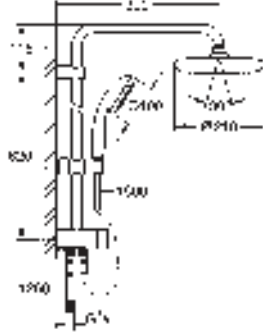

GROHE TEMPESTA SYSTEM

Ref. No.	Colour	EAN
26 381 001	Chrome	4005176451980

Tempesta System 210

Flex shower system with diverter for wall mounting

Consisting of:

horizontal 390 mm shower arm, adjustable before installation
change by diverter between hand shower, head shower or head shower Eco setting

head shower Tempesta 210 (26 408)

2 spray patterns (via diverter):

chrome plated spray face

with ball joint

rotation angle $\pm 15^\circ$

hand shower Tempesta 100 (27 852)

Rain spray pattern

adjustable height via gliding element

distance between diverter and upper bracket: 620 mm

shower hose Relexaflex 1500 mm (28 151)

shower hose Relexaflex 1250 mm (28 150)

flexible installation: connection to tap / wall union for water supply with 1/2"

thread of the 1250 mm shower hose

GROHE DreamSpray perfect spray pattern

GROHE Long-Life Shine durable sparkling sheen

SpeedClean anti-limescale system

Inner WaterGuide for a longer life

ShockProof silicone ring prevents damage caused by a shower falling

suitable for instantaneous heaters from 18 kW/h

minimum flow rate 7 l/min.