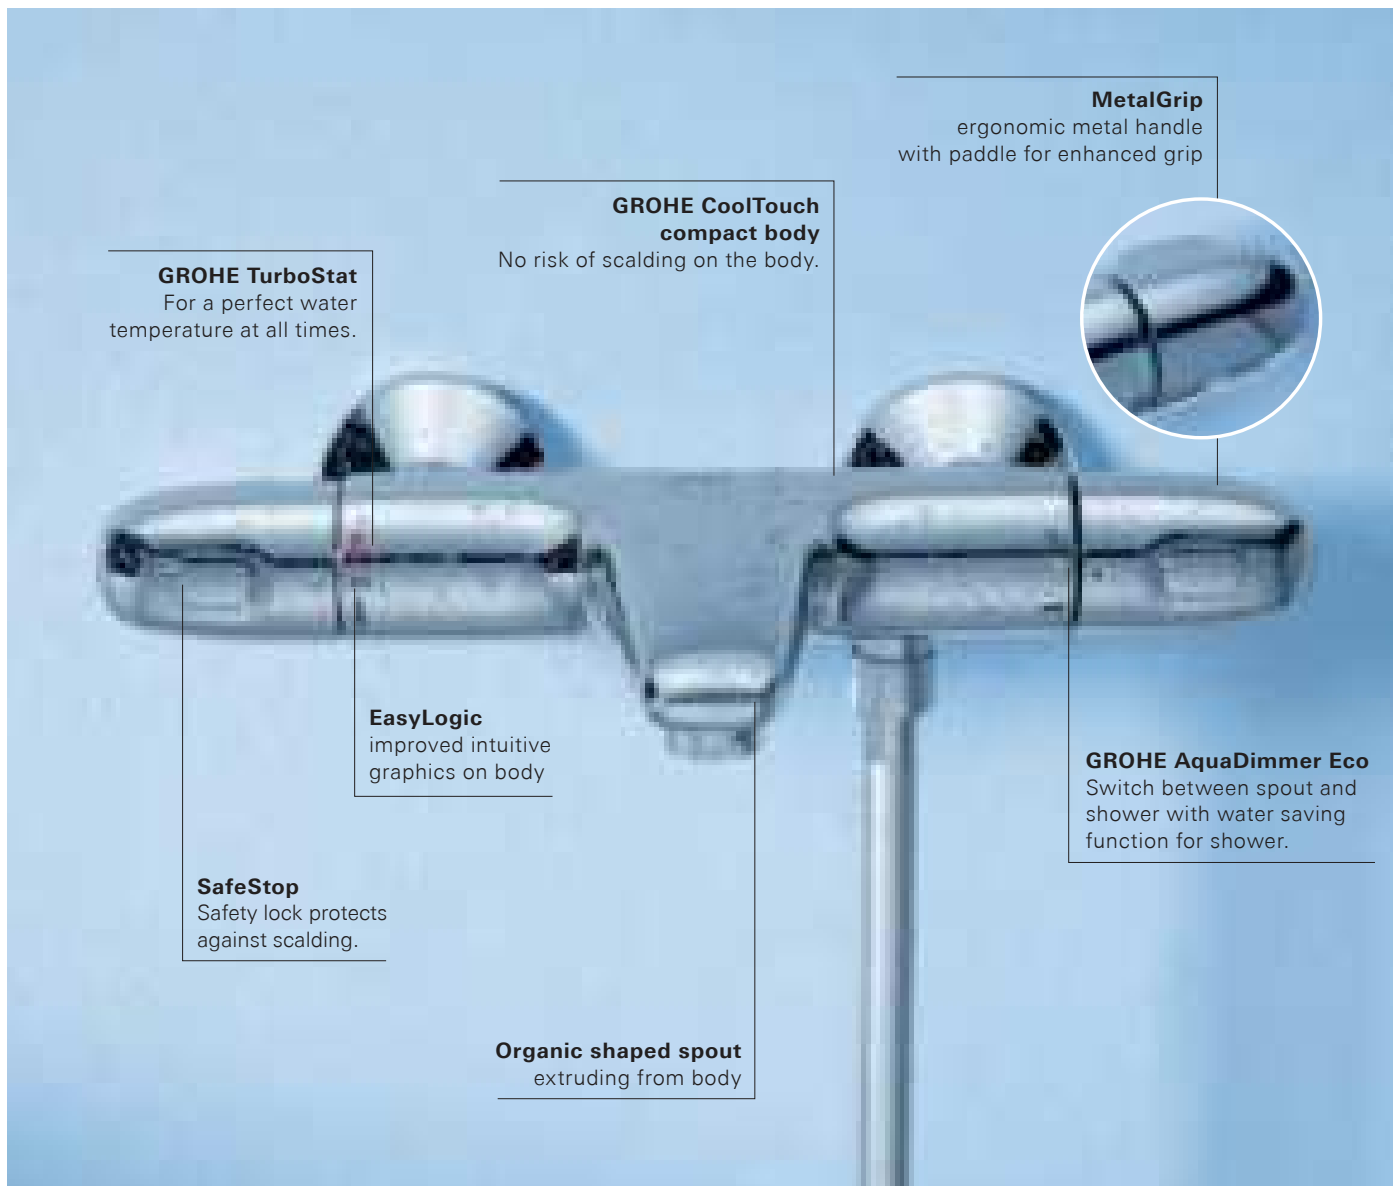

GROHTHERM 1000

ULTIMATE COMFORT WITH GROHE COOLTOUCH.

Enjoy taking a refreshing shower more than ever before. The Grohtherm 1000 with contemporary design offers a GROHE CoolTouch compact body, ergonomically shaped metal handles, GROHE TurboStat technology and water-saving eco functions.