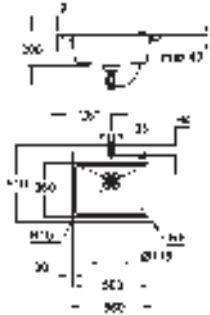

K700

Composite sink

model: K700 60-C 56/51 1.0

mounting type: top mount

material: quartz composite

GROHE Whisper

min. cabinet size: 600 mm

dimensions: 560 x 510 mm

1 bowl: 500 x 360 x 200 mm

outer radius: R6, inner bowl radius: R10

GROHE FastFixation installation system

cut-out: 545 x 495 mm

drainer: automatic waste fitting

accessories included: automatic waste fitting with rotary handle,

waste kit, basket strainer waste, mounting set

optional push to open excenter (40 986 SD0)

amount of fasteners included (top mount): 8

heat resistant up to 180° C

31 652 AT0 granite gray 4005176521331
31 652 AP0 granite black 4005176521324