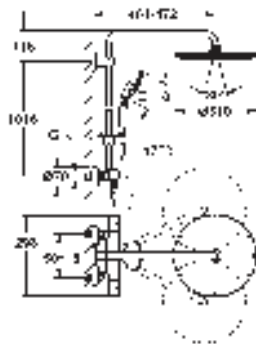

Euphoria System 310
Shower system with thermostatic mixer for wall mounting
Consisting of:
horizontal swivable 450 mm projection shower arm
exposed thermostatic shower
with Aquadimmer function
allows change between:
metal head shower Rainshower Cosmopolitan 310 (27 477 000)
Rain spray pattern
with ball joint
rotation angle $\pm 15^\circ$
hand shower Euphoria 110 Massage
(27 221 000)
adjustable height via gliding element
Silverflex shower hose 1750 mm (28 388 000)
GROHE TurboStat compact cartridge
with wax thermoelement
GROHE SafeStop safety button at 38°C
(calibration required)
GROHE SafeStop Plus optional temperature limiter at 43°C included
GROHE DreamSpray perfect spray pattern
GROHE Long-Life Shine finish
Inner WaterGuide for a longer life
SpeedClean anti-limescale system
TwistStop preventing the hose from twisting
GROHE MetalGrip ergonomically shaped metal handles
suitable for instantaneous heaters from 18 kW/h
minimum flow rate 7 l/min.
optional upgrade: **GROHE EasyReach** tray (26 362)