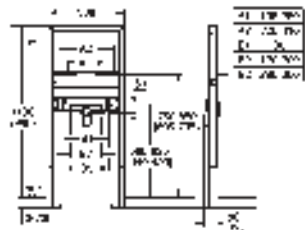

39 052 000 **4005176935961**

Rapid SL
Element for wash basin, single hole installation, height adjustable with noise protection

1.13 m finished installation height
for on-the-wall installations or studded walls

powder coated steel frame, self-supporting
for dry-cladding, completely pre-assembled
with fixed connections
quick adjustment, lockable
fixing material
TÜV approved

Includes

wash basin fixing bolts with
fixing device for ceramic
variable distance of fixing bolts
HT-outlet bend Ø 50 mm
seal Ø 32 mm
2 noise protected fitting connections 1/2"
for on-the-wall installation please order wall brackets 38 558 00M (sold separately)