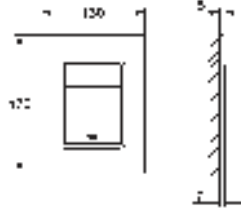

GROHE FLUSH PLATES FOR WC

Ref. No.	Colour	EAN
37 535 000	Chrome	4005176416019
37 535 P00	matt chrome	4005176416026
37 535 SH0	alpine white	4005176416033
37 535 DC0	supersteel	4005176416040
37 535 BE0	polished nickel	4005176431340
37 535 EN0	brushed nickel	4005176431319
37 535 GL0	cool sunrise	4005176431302
37 535 GN0	brushed cool sunrise	4005176431296
37 535 DA0	warm sunset	4005176431333
37 535 DL0	brushed warm sunset	4005176431326
37 535 A00	hard graphite	4005176431364
37 535 AL0	brushed hard graphite	4005176431357

Skate Cosmopolitan S

Flush plate

for dual flush or start & stop actuation
for pneumatic drop valve AV1
compatible with Rapid SL/GD2 1.13 m

for vertical installation

130 x 172 mm
made of ABS

GROHE Long-Life Shine durable sparkling sheen

GROHE Water Saving - Less water, perfect flow
flush plate with magnetic holder and fixing brackets included
compatible with Rapid SLX

for use with Rapid SL and Uniset with GD 2 cistern please order shaft 40 911 000
(sold separately)