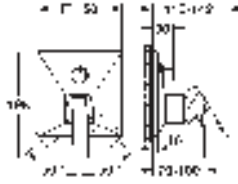

Ref. No. Colour EAN

24 340 000	Chrome	4005176759970
24 340 DC0	supersteel	4005176759994
24 340 AL0	brushed hard graphite	4005176759987

Allure Brilliant
Single-lever mixer with 3-way diverter
set for final installation for
GROHE Rapido SmartBox 35 600/35 604
GROHE SilkMove 46 mm ceramic cartridge
GROHE Long-Life Shine durable sparkling sheen
wall escutcheon with **GROHE FastFixation**
(covered escutcheon- and shaft sealing, covered fixing)
metal escutcheon, retroactively 6° adjustable
metal lever
3-way diverter
flow performance:
outlet A = 27 l/min,
outlet B = 27 l/min,
outlet C = 27 l/min
without roughing-in-set

35 604 000		4005176698774
GROHE Rapido SmartBox universal rough-in box for concealed installation		

24 154 000	Chrome	4005176481185
24 154 DC0	supersteel	4005176574238
24 154 AL0	brushed hard graphite	4005176585920

Grohtherm Cube
Thermostatic shower mixer for 2 outlets with integrated shut off/diverter valve
set for final installation for
GROHE Rapido SmartBox 35 600/35 604
GROHE TurboStat compact cartridge
with wax thermoelement
GROHE Long-Life Shine durable sparkling sheen
wall escutcheon with **GROHE FastFixation**
(covered escutcheon- and shaft sealing, covered fixing)
metal escutcheon, retroactively 6° adjustable
printed head and hand shower symbol
GROHE SafeStop safety button at 38°C
(calibration required)
GROHE SafeStop Plus optional temperature limiter at 43°C or 46°C included
GROHE AquaDimmer, integrated shut off/diverter valve
flow performance:
outlet B = 27 l/min
outlet C = 30 l/min
without roughing-in-set