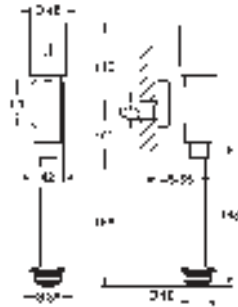

GROHE ELECTRONIC ACTUATIONS FOR URINAL

Ref. No.	Colour	EAN

37 421 000	Chrome	4005176935572

Tectron Rondo

Infra-red electronic for Urinal

with infrared sensor for bi-directional communication for monitoring, configuration and servicing
6V lithium battery, type CR-P2
battery lifetime approx. 7 years (150 actuations a day)
metal housing
exposed installation
flow pressure min 0.5 bar
operating pressure max 10 bar
G 1/2
with **integrated stop valve**
flush pipe with rubber connector
multistage battery status display
7 pre-set programs
auto flush
cleaning mode
pre-flush on/off
additional functions and precise settings
by remote control 36 407
adjustable flow time by hand or remote
CE approved