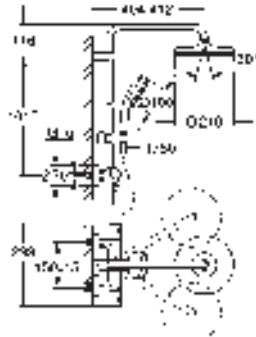

GROHE TEMPESTA SYSTEM

Ref. No. Colour EAN

26 514 000 Chrome 4005176476099

Tempesta Cosmopolitan System 210

Shower system with thermostat for wall mounting

Consisting of:

horizontal swivable 390 mm projection shower arm

exposed thermostatic shower

with Aquadimmer function

allows change between:

head shower Tempesta 210 9.5 l/min (26 410)

Rain spray pattern

with ball joint

rotation angle $\pm 15^\circ$

hand shower Tempesta Cosmopolitan 100

2 spray patterns:

Rain, Jet

adjustable height via gliding element

Rotaflex shower hose 1750 mm 1/2" x 1/2" (28 410)

GROHE Water Saving 9.5 l/min flow limiter

GROHE TurboStat compact cartridge

with wax thermoelement

GROHE SafeStop safety button at 38°C

(calibration required)

GROHE SafeStop Plus integrated temperature

limiter at max 50°C

GROHE DreamSpray perfect spray pattern

GROHE Long-Life Shine durable sparkling sheen

GROHE MetalGrip ergonomically shaped metal handles

SpeedClean anti-limescale system

Inner WaterGuide for a longer life

TwistStop preventing the hose from twisting

suitable for instantaneous heaters from 18 kW/h

minimum flow rate 7 l/min.

optional upgrade: **GROHE EasyReach** tray (26 362)

26 302 001 Chrome 4005176408137

Tempesta Cosmopolitan System 210

Shower system with thermostat for wall mounting

Consisting of:

horizontal swivable 390 mm projection shower arm

exposed thermostatic shower

with Aquadimmer function

allows change between:

head shower Tempesta 210 (26 408)

Rain spray pattern

with ball joint

rotation angle $\pm 15^\circ$

hand shower Tempesta Cosmopolitan 100 (27 571 001)

2 spray patterns:

Rain, Jet

adjustable height via gliding element

Relaxaflex shower hose 1500 mm (28 161)

GROHE TurboStat compact cartridge

with wax thermoelement

GROHE SafeStop safety button at 38°C

(calibration required)

GROHE SafeStop Plus optional temperature limiter at 43°C included

GROHE DreamSpray perfect spray pattern

GROHE Long-Life Shine durable sparkling sheen

SpeedClean anti-limescale system

Inner WaterGuide for a longer life

suitable for instantaneous heaters from 18 kW/h

minimum flow rate 7 l/min.

optional upgrade: **GROHE EasyReach** tray (26 362)