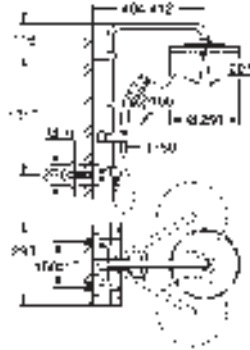

GROHE TEMPESTA SYSTEM

Ref. No.	Colour	EAN
26 670 000	Chrome	4005176580574

Tempesta Cosmopolitan System 250
Shower system with thermostat for wall mounting
Consisting of:
horizontal swivable 390 mm projection shower arm
exposed thermostatic shower
with Aquadimmer function
allows change between:
head shower Tempesta 250 (26 666)
spray pattern:
Rain
head shower with white rear cover
with ball joint
rotation angle $\pm 10^\circ$
GROHE Water Saving 9.5 l/min flow limiter
hand shower Tempesta Cosmopolitan 100 (27 571 001)
2 spray patterns:
Rain, Jet
GROHE Water Saving 5.7 l/min. flow limiter
adjustable height via gliding element
Rotaflex shower hose 1750 mm 1/2" x 1/2" (28 410)
GROHE Water Saving - Less water, perfect flow
GROHE TurboStat compact cartridge
with wax thermoelement
GROHE SafeStop safety button at 38°C
(calibration required)
GROHE SafeStop Plus optional temperature limiter at 43°C included
GROHE DreamSpray perfect spray pattern
GROHE Long-Life Shine durable sparkling sheen
SpeedClean anti-limescale system
Inner WaterGuide for a longer life
TwistStop preventing the hose from twisting
suitable for instantaneous heaters from 18 kW/h
minimum flow rate 7 l/min.
optional upgrade: **GROHE EasyReach** tray (26 362)
professional edition

26 689 000	Chrome	4005176580765