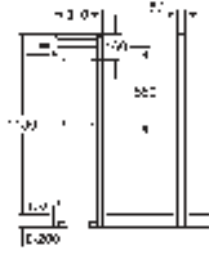

GROHE RAPID SL FOR THE DISABLED

Ref. No.

Colour

EAN

38 559 001

4005176863776

Rapid SL

Fixing element, 1.13 m installation height

to fix **support** for the disabled

0.31 m wide

powder coated steel frame

waterproof plywood

for on-the-wall installation please order wall brackets 38 558 00M (sold separately)