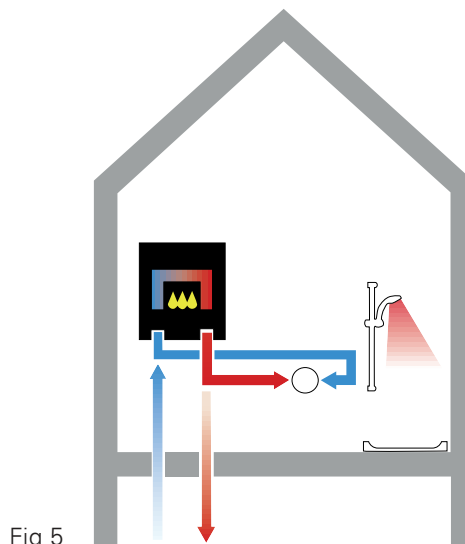

Fig 4

COMBINATION BOILER WATER SYSTEM

Your home has:

- A combination boiler for hot water on demand (usually located in the kitchen)
- NO storage tanks
- NO shower pump

How does it work?

- 1 - Cold water delivered at mains pressure (min 1.0 bar to boiler & cold supply)
- 2 - Water is heated as it travels through the combination boiler providing hot water on demand
- 3 - The pressure is dictated by the incoming mains and the flow of water is determined by the power of the selected boiler (Fig 5)