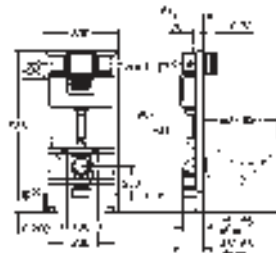

Rapid SL

Element for WC, 1.00 m installation height
with flushing cistern 6 - 3 l

for on-the-wall installations or studded walls
powder coated steel frame, self-supporting
TUV approved

2 WC fixing bolts
fixing device for ceramic
WC ceramics with small bearing area (< 205 mm) require
additional accessory 38 779 000
distance of fixing bolts 180/230 mm
outlet bend Ø 90 mm
depth adjustable
reducer Ø 90/110 mm
inlet and outlet connecting set

flushing cistern 6 - 9 l containing the following features:

water supply from left/right or back
Insulated against condensation
1/2" water supply connection including integrated
angle valve and push fit flexible hose union

for on-the-wall installation please order wall brackets 38 558 00M (sold
separately)

for mounting of small flush plates please order revision shaft 40 950 000 (sold
separately)