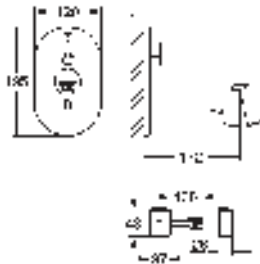

GROHE BLUETOOTH MONITORING

Ref. No. Colour EAN

36 412 000 Chrome 4005176320569

Eurosmart Cosmopolitan E Bluetooth

Infra-red electronic basin mixer 1/2" with mixing device and adjustable temperature limiter

with infrared sensor and Bluetooth module for bi-directional communication for monitoring, configuration and service purpose
with transformer 100-240 V AC, 50-60 Hz, 6.75 V DC
set for final installation for concealed fitting box
36 339 001

GROHE Long-Life Shine finish

GROHE Water Saving - Less water, perfect flow

laminar flow straightener 9 l/min
chrome escutcheon and spout
projection 172 mm
with Bluetooth 4.0* for wireless data communication

for Apple** and Android devices
Bluetooth range (max. 10 m) varies depending on materials used and walls between transmitter and receiver

monitoring

password protected products
app detects all Bluetooth products in range
auto flush cycles and timing last auto flush
usage per day over 30 days
thermal disinfection cycles and timings last disinfection

configuration

detection range and shut off delay
auto flush
thermal disinfection
cleaning mode
2 on/off timers

identification by name

service

send and save 3 profiles
reset to factory or user settings
hard and software version

CE approved
noise classification 1 in accordance with DIN4109

Mobile devices and GROHE IR Remote App*** are not included in delivery and have to be ordered separately via an authorised Apple store/store/iTunes or Google Play store.

* The Bluetooth word mark and logos are registered trademarks owned by Bluetooth SIG, Inc. and any use of such marks by Grohe AG is under license. Other trademarks and trade names are those of their respective owners.

** Apple, the Apple logo, iPod, iPod Touch, iPhone and iTunes are trademarks of Apple Inc., registered in the U.S. and other countries. Apple is not responsible for the function of this device or its compliance with safety and regulatory standards

*** Available for free via iTunes app or Google Play store.

36 339 001

4005176595424

Eurosmart Cosmopolitan E Concealed mounting box with mixture

wall installation
suitable for IR-sets for final installation
2 stop valves
housing with mixing device
non-return valve
connection housing for power supply
suitable for

36 315 000, 36 412 000, 36 376 000
allows for waterproofing of wall construction surrounding the concealed body with sealing sleeve