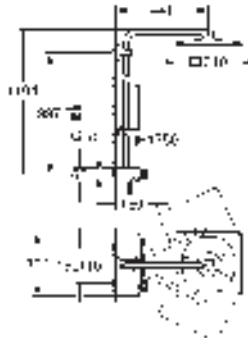

26 508 000	Chrome	4005176457593
26 508 LS0	moon white	4005176457616
26 508 DC0	supersteel	4005176526367
26 508 AL0	brushed hard graphite	4005176557507

Euphoria SmartControl System 310 Cube Duo Shower system with thermostat for wall mounting

Consisting of:

horizontal 450 mm shower arm
upper bracket adjustable for minimal adaption to existing drilling holes
exposed SmartControl thermostat

allows change between:

head shower Rainshower SmartActive 310 Cube

2 spray patterns:

GROHE PureRain, ActiveRain

hand shower Euphoria Cube (27 699 000) 9.5 l/min.

adjustable height via gliding element

Silverflex shower hose 1750 mm (28 388 000)

GROHE DreamSpray perfect spray pattern

GROHE CoolTouch prevents scalding on hot surfaces

GROHE TurboStat compact cartridge

with wax thermoelement

GROHE ProGrip with knurl structure

GROHE Water Saving - Less water, perfect flow

GROHE Long-Life Shine durable sparkling sheen

- GROHE SafeStop at 38°C

GROHE SafeStop Plus optional temperature limiter at 43°C included

GROHE SmartControl push for ON-OFF, turn for volume adjustment from

GROHE Water Saving to full flow

integrated **GROHE EasyReach** shower tray

SpeedClean anti-limescale system

Inner WaterGuide for a longer life

TwistStop preventing the hose from twisting

suitable for instantaneous heaters from 18 kW/h

minimum flow rate 7 l/min.