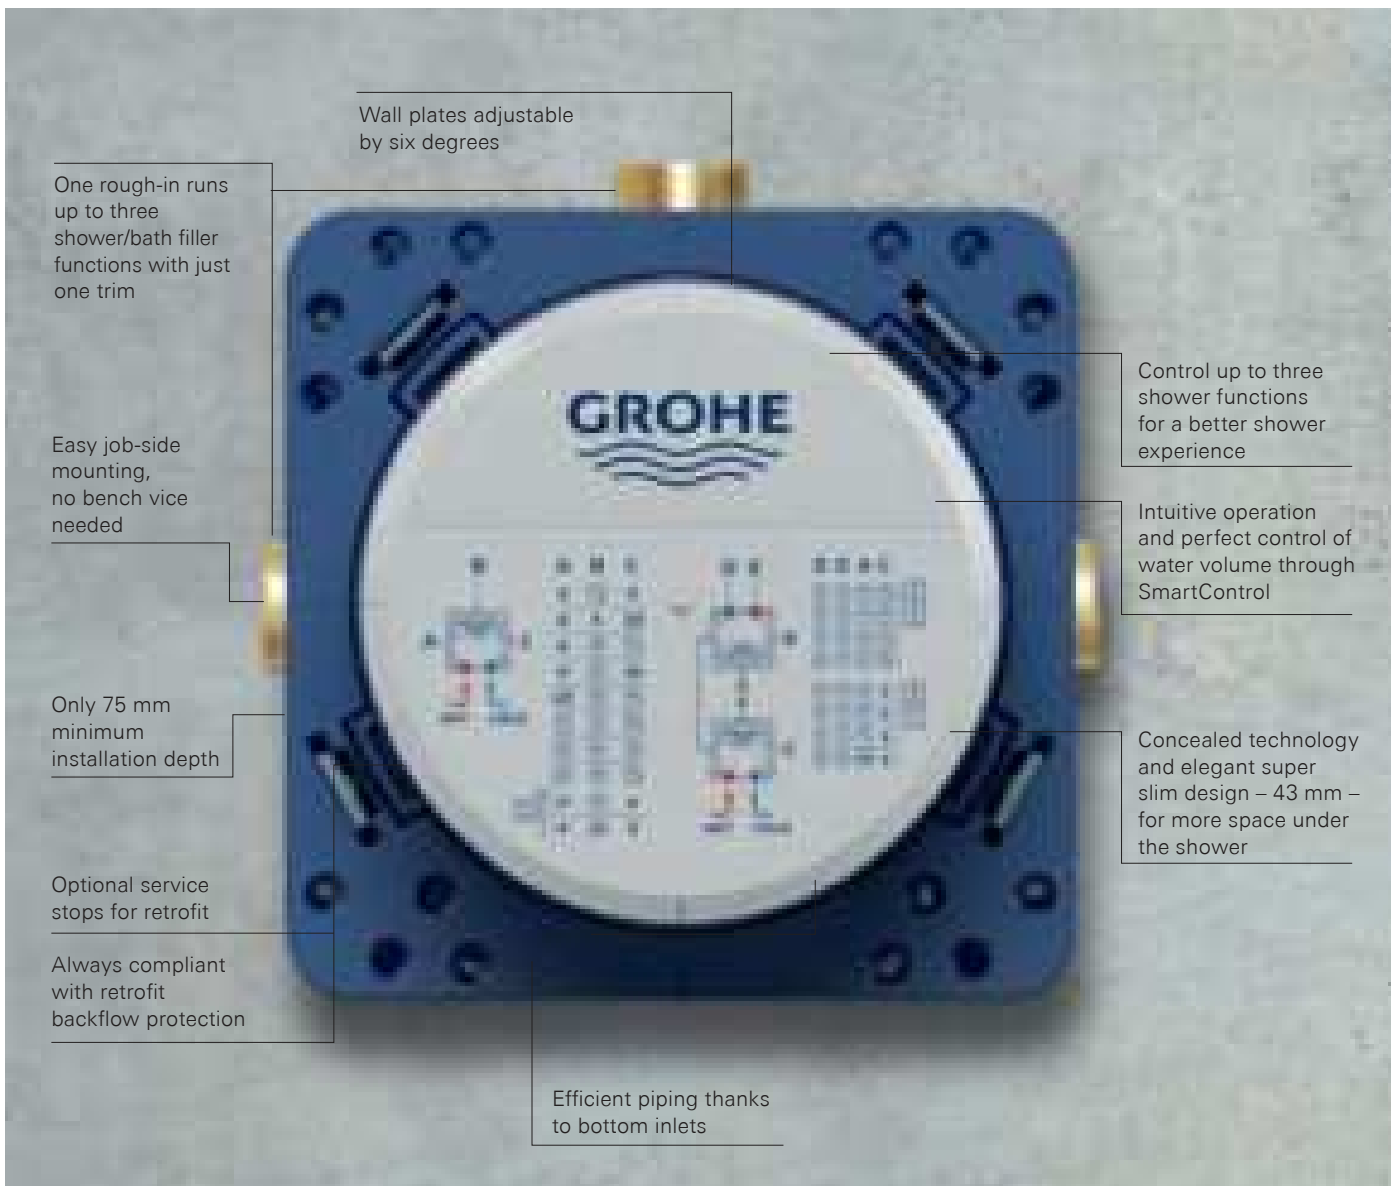

GROHE
CONCEALED SOLUTIONS

CONTENTS

GROHE Rapido SmartBox	364
GROHE Rapido	366
GROHE Rapido C / stop valves	367

MASTERPIECE OF **TECHNOLOGY**

GROHE RAPIDO SMARTBOX SYSTEM

With its universal solutions, our GROHE Rapido SmartBox System is the answer for everything. Never before has a rough-in from GROHE offered so many different options and so much flexibility and freedom. A wide selection of suitable trim sets and showers ensures that the style chosen for the bathroom extends seamlessly into the shower area. And seen from a practical angle, the slim, streamlined design makes cleaning faster and more convenient. GROHE SmartControl Concealed promises perfect shower control and is remarkable for its exceedingly flat design and clean, uncluttered look. Our two-handle thermostats, too, are compact and space-saving, blending precise performance with a sleek, minimalistic appearance. Or take our single-lever mixers: a choice of models offering control of one, two or three functions and a range of stylish designs.

GROHE SMARTCONTROL

- Control up to three shower functions for a better shower experience
- Intuitive operation and perfect control of water volume through SmartControl
- Concealed technology and elegant super slim design – 43 mm – for more space under the shower