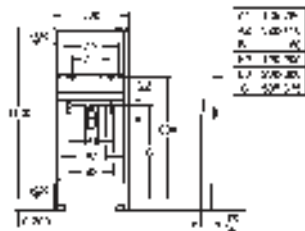

GROHE RAPID SL FOR WASH BASIN AND BIDET

Ref. No. Colour EAN

38 554 001 **4005176863806**

Rapid SL
Element for wash basin, single hole installation with noise protection

1.13 m finished installation height
for on-the-wall installations or studded walls

Includes

wash basin fixing bolts with
fixing device for ceramic
variable distance of fixing bolts
HT-outlet bend Ø 50 mm
seal Ø 32 mm
2 noise protected fitting connections 1/2"
for on-the-wall installation please order wall brackets 38 558 00M (sold separately)