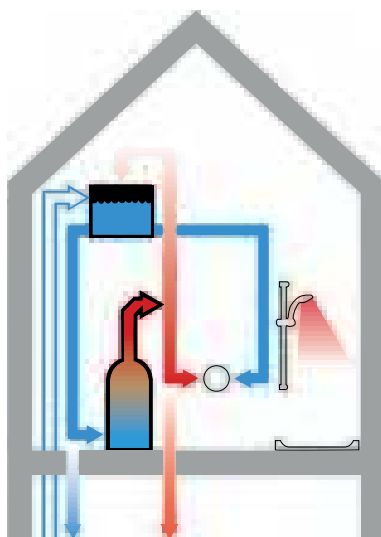

Fig 2

GRAVITY FED (LOW PRESSURE) SYSTEMS

Your home has:

- A cold water storage tank in the loft
- A hot water cylinder (usually in an airing cupboard)
- NO shower pump

How does it work?

1. 1 - Cold water is fed to a storage tank in the loft
2. 2 - Water passes to a cylinder where it is heated by a boiler circuit flow
3. 3 - The pressure of water is determined by distance from the bottom of cold water tank to the top of highest outlet (Fig 2)