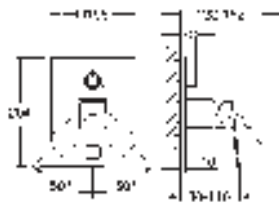

Eurocube
Single-lever mixer with 3-way diverter
set for final installation for
GROHE Rapido SmartBox 35 600/35 604
GROHE SilkMove 46 mm ceramic cartridge
wall escutcheon with **GROHE FastFixation**
(covered escutcheon- and shaft sealing, covered fixing)
metal escutcheon, retroactively 6° adjustable
metal lever
3-way diverter
flow performance:
outlet A = 27 l/min,
outlet B = 27 l/min,
outlet C = 27 l/min
without roughing-in-set

35 604 000 4005176698774
GROHE Rapido SmartBox universal rough-in box for concealed installation

24 153 000 Chrome 4005176481178
24 153 DC0 supersteel 4005176574221
24 153 AL0 brushed hard graphite 4005176585593