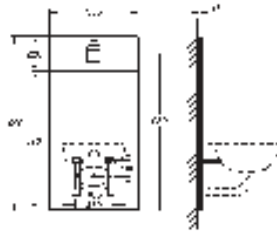

Ref. No.

Colour

EAN

39 980 KS0

velvet black

4005176770647

Glass Cover Skate Cosmopolitan

for Rapid SL 1.13 m