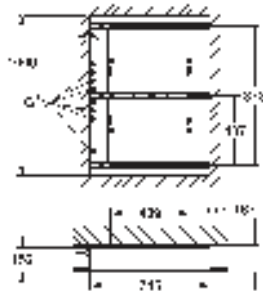

Rainshower Aqua 40"
Roughing-in set

for use with Rainshower F-Series 40" AquaSymphony ceiling shower

1000 mm x 745 mm x 152 mm
min. installation depth: 167 mm

Waterways: Brass
1/2" connections

The ceiling construction must be appropriate for the static requirement of the product (total product weight > 70 kg). Ceiling shower has to be controlled by 8 outlets + 1 hand shower outlet and the performance of the waste must be of sufficient size (> 100 l/min). For detailed planning please see separate planning & installation guide before start.