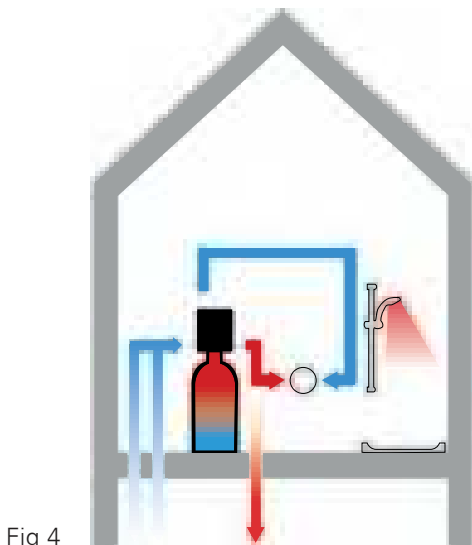

Fig 4

COMBINATION BOILER WATER SYSTEM

Your home has:

- A combination boiler for hot water on demand (usually located in the kitchen)
- NO storage tanks
- NO shower pump

How does it work?

- 1 - Cold water delivered at mains pressure (min 1.0 bar to boiler & cold supply)
- 2 - Water is heated as it travels through the combination boiler providing hot water on demand
- 3 - The pressure is dictated by the incoming mains and the flow of water is determined by the power of the selected boiler (Fig 5)