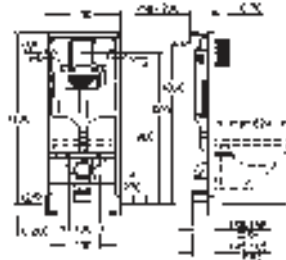

GROHE RAPID SL FOR WC

Ref. No. Colour EAN

38 536 001 4005176863929

Rapid SL

Element for WC, 1.13 m installation height with flushing cistern GD 2, 6 l - 9 l

for on-the-wall installations or studded walls
powder coated steel frame, self-supporting
with fixed connections
TÜV approved
2 WC fixing bolts
fixing device for ceramic
WC ceramics with small bearing area (< 205 mm) require
additional accessory 38 779 000
distance of fixing bolts 180/230 mm
outlet bend Ø 90 mm
depth adjustable
reducer Ø 90/110 mm
inlet and outlet connecting set

flushing cistern GD 2, 6 - 9 l, containing following features:

water supply from left/right or back
1/2" water supply connection including integrated
angle valve and push fit flexible hose union

including wall brackets 38 558 00M for on-the-wall installation
for mounting of small flush plates please order
revision shaft 40 911 000 (sold separately)

38 539 001

4005176863912