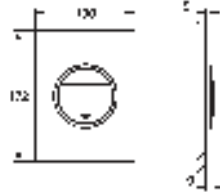

37 601 000	Chrome	4005176416057
37 601 DC0	supersteel	4005176416088
37 601 AL0	brushed hard graphite	4005176529030

Nova Cosmopolitan S
Flush plate
for dual flush or start & stop actuation
for pneumatic drop valve AV1
compatible with Rapid SL/GD2 1.13 m
for vertical installation
130 x 172 mm
made of ABS
GROHE Long-Life Shine durable sparkling sheen
GROHE Water Saving - Less water, perfect flow
flush plate with magnetic holder and fixing brackets included
compatible with Rapid SLX
for use with Rapid SL and Uniset with GD 2 cistern please order shaft 40 911 000
(sold separately)