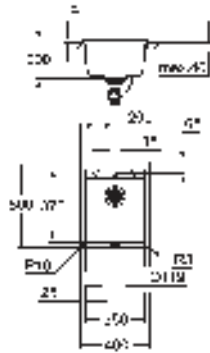

GROHE COMPOSITE SINKS

Ref. No. Colour EAN

31 650 AT0 granite gray 4005176521294
31 650 AP0 granite black 4005176521287

K700

Composite sink

model: K700 50-C 40/50 1.0

mounting type: top mount

material: quartz composite

GROHE Whisper

min. cabinet size: 500 mm

dimensions: 400 x 500 mm

1 bowl: 350 x 375 x 200 mm

outer radius: R6, inner bowl radius: R45

GROHE FastFixation installation system

cut-out: 380 x 480 mm

drainer: automatic waste fitting

accessories included: automatic waste fitting with rotary handle,

waste kit, basket strainer waste, mounting set

optional push to open excenter (40 986 SD0)

amount of fasteners included (top mount): 6

heat resistant up to 180° C

31 651 AT0 granite gray 4005176521317
31 651 AP0 granite black 4005176521300