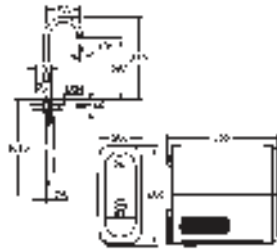

GROHE BLUE HOME

Ref. No.	Colour	EAN
31 498 001	Chrome	4005176454172
31 498 DC1	supersteel	4005176454189
31 498 DL1	brushed warm sunset	4005176489006
31 498 AL1	brushed hard graphite	4005176488986

GROHE Blue Home

C-spout starter kit with Mono tap

Consisting of:

GROHE Blue Home Mono tap with filter function
monobloc installation

C-spout

touch operated for 3 types of filtered and chilled water
still, medium, sparkling

GROHE Long-Life Shine finish

swivel tubular spout

swivel area 150°

GROHE Blue Home cooler

delivers 3 liters of chilled sparkling water per hour

180 Watt cooling unit, 230 V, 50 Hz

sound level in standby 44 dB(A)

type of protection IP 21

CE approved

requires ventilation holes in the bottom of the kitchen cabinet

software set-up and monitoring of filter and CO₂ capacity possible via GROHE Ondus app

with Bluetooth 4.0* and WIFI interface for wireless data communication

for Apple** and Android devices

Bluetooth range (max. 10 m) varies depending on materials used and walls between transmitter and receiver

adjustable for GROHE Blue filter S-Size, GROHE Blue activated

carbon filter and GROHE Blue magnesium + zinc filter

GROHE Blue filter S-Size, filter head with flexible

water hardness adjustment

for regions with water hardness of more than 9° dKH

for regions with water hardness below 9° dKH please order activated carbon filter 40 547 001

GROHE Blue 425 g CO₂ bottle

System requirements Apple

iPhone with iOS 12.0 or higher

System requirements Android

smart phone with Android 6.0 or higher

Mobile devices and GROHE Watersystems App*** are not included in delivery and have to be ordered separately via an authorised Apple store/store/iTunes or Google Play store.

* The Bluetooth word mark and logos are registered trademarks owned by Bluetooth SIG, Inc. and any use of such marks by Grohe AG is under license.

Other trademarks and trade names are those of their respective owners.

** Apple, the Apple logo, iPod, iPod Touch, iPhone and iTunes are trademarks of Apple Inc., registered in the U.S. and other countries. Apple is not responsible for the function of this device or its compliance with safety and regulatory standards.

*** Available for free via iTunes app or Google Play store.

This product includes an article which is declared as a hazardous substance.

Find more information in the safety data sheet. You can download the safety data at: www.grohe.com/safety-data-sheets/

to be equipped with a non-return valve EA approved by Belgaqua