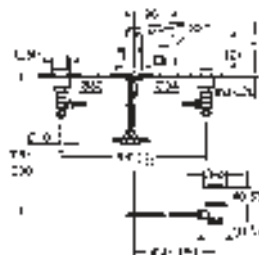

Ref. No.	Colour	EAN
	20 627 000	Chrome	4005176760167
	20 627 DC0	supersteel	4005176760198
	20 627 AL0	brushed hard graphite	4005176760181
Allure Brilliant Three-hole basin mixer 1/2" M-Size ceramic headparts 1/2", 90° GROHE Long-Life Shine durable sparkling sheen GROHE Water Saving 5.0 l/min. flow limiter spout with integrated mousseur pop-up waste set 1 1/4" pressure-proof, flexible connection hoses between spout and side valves			
	20 667 000	Chrome	4005176795510
	20 667 DC0	supersteel	4005176795527
	20 667 AL0	brushed hard graphite	4005176795534
Allure Brilliant Private Collection three-hole basin mixer with knurled trapeze handles			
	20 668 000	Chrome	4005176795008
	20 668 DC0	supersteel	4005176795015
	20 668 AL0	brushed hard graphite	4005176795022
Allure Brilliant Private Collection three-hole basin mixer with white Caesarstone trapeze handles			
	20 669 000	Chrome	4005176795039
	20 669 DC0	supersteel	4005176795046
	20 669 AL0	brushed hard graphite	4005176795053
Allure Brilliant Private Collection three-hole basin mixer with black Caesarstone trapeze handles			
	20 670 000	Chrome	4005176791680
	20 670 DC0	supersteel	4005176791697
	20 670 AL0	brushed hard graphite	4005176791703
Allure Brilliant Private Collection three-hole basin mixer with knurled knob handles			
	20 671 000	Chrome	4005176791710
	20 671 DC0	supersteel	4005176791727
	20 671 AL0	brushed hard graphite	4005176791734
Allure Brilliant Private Collection three-hole basin mixer with white Caesarstone knob handles			
	20 672 000	Chrome	4005176791741
	20 672 DC0	supersteel	4005176791758
	20 672 AL0	brushed hard graphite	4005176791963
Allure Brilliant Private Collection three-hole basin mixer with black Caesarstone knob handles			

	20 626 000	Chrome	4005176760136
	20 626 DC0	supersteel	4005176760150
	20 626 AL0	brushed hard graphite	4005176760143
Allure Brilliant Three-hole basin mixer 1/2" S-Size ceramic headparts 1/2", 90° GROHE Long-Life Shine durable sparkling sheen GROHE Water Saving 5.0 l/min. flow limiter low spout with integrated mousseur pop-up waste set 1 1/4" pressure-proof, flexible connection hoses between spout and side valves