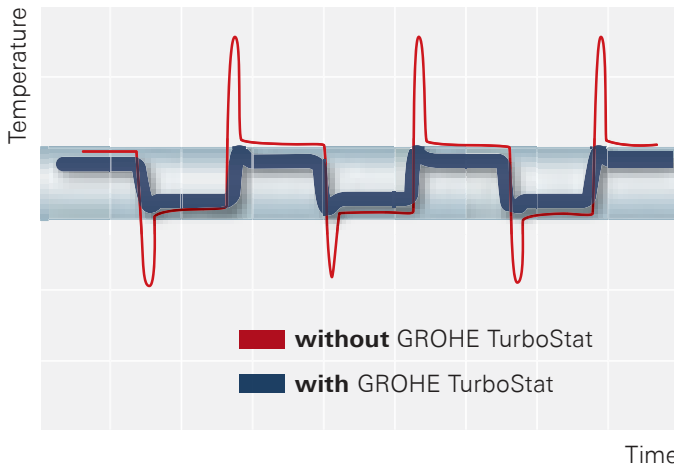

GROHE TURBOSTAT

ALWAYS THE RIGHT TEMPERATURE, FOR ULTIMATE CONVENIENCE AND SAFETY.

GROHE TurboStat technology lies at the heart of our Grotherm thermostats. The thermo-element's unrivaled sensitivity means it delivers water at the desired temperature within a fraction of a second – and keeps it constant for the duration of your shower. No more time and water wasted getting the temperature right. And if the cold water supply fails, it reacts instantly: hot water will shut off automatically to avoid the risk of scalding.

Compensating precisely for fluctuations in temperature and pressure results in a consistent and comfortable shower throughout.