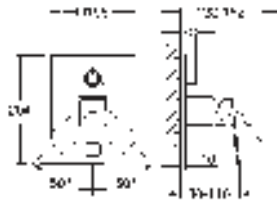

GROHE EUROCUBE JOY

Ref. No. Colour EAN

24 094 000 Chrome 4005176480638

Eurocube
Single-lever mixer with 3-way diverter
set for final installation for
GROHE Rapido SmartBox 35 600/35 604
GROHE SilkMove 46 mm ceramic cartridge
wall escutcheon with **GROHE FastFixation**
(covered escutcheon- and shaft sealing, covered fixing)
metal escutcheon, retroactively 6° adjustable
metal lever
3-way diverter
flow performance:
outlet A = 27 l/min,
outlet B = 27 l/min,
outlet C = 27 l/min
without roughing-in-set

35 604 000 4005176698774
GROHE Rapido SmartBox universal rough-in box for concealed installation

24 153 000 Chrome 4005176481178
24 153 DC0 supersteel 4005176574221
24 153 AL0 brushed hard graphite 4005176585913