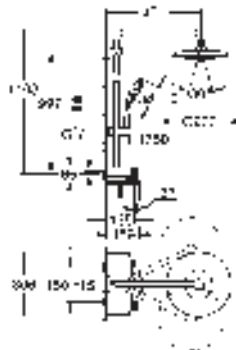

26 608 000	Chrome	4005176518577

Euphoria SmartControl System 260 Mono Shower system with bath thermostat for wall mounting

Consisting of:
horizontal swivable 450 mm projection shower arm
upper bracket adjustable for minimal adaption to existing drilling holes
exposed SmartControl bath thermostat
allows change between:
head shower Euphoria 260 (26 455)
3 spray patterns:
Rain, SmartRain, Jet
with ball joint
rotation angle $\pm 15^\circ$
bath inlet
hand shower Euphoria 110 Massage, spray plate white (27 221 001)
3 spray patterns:
Rain, SmartRain, Massage
adjustable height via gliding element
Silverflex shower hose 1750 mm (28 388 000)
GROHE DreamSpray perfect spray pattern
GROHE Long-Life Shine durable sparkling sheen
GROHE CoolTouch prevents scalding on hot surfaces
GROHE TurboStat compact cartridge
with wax thermoelement
GROHE Water Saving - Less water, perfect flow
- GROHE SafeStop at 38°C
GROHE SafeStop Plus optional temperature limiter at 43°C included
GROHE SmartControl push for ON-OFF, turn for volume adjustment from
GROHE Water Saving to full flow
integrated **GROHE EasyReach** shower tray
SpeedClean anti-limescale system
Inner WaterGuide for a longer life
TwistStop preventing the hose from twisting
suitable for instantaneous heaters from 18 kW/h
minimum flow rate 7 l/min.
GROHE ProGrip with knurl structure