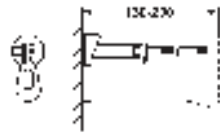

GROHE RAPID SL FOR URINAL

Ref. No.

Colour

EAN

38 558 00M

4005176291418

Rapid SL

Front wall brackets