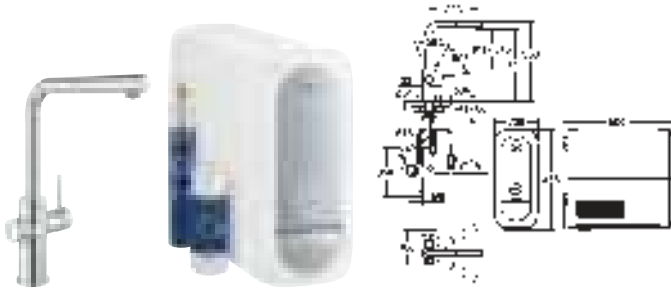

Ref. No.	Colour	EAN
31 539 000	Chrome	4005176437014
31 539 DC0	supersteel	4005176437021
GROHE Blue Home L-spout starter kit with pull-out mousseur Consisting of: GROHE Blue Home single-lever sink mixer with filter function monobloc installation L-spout touch operated for 3 types of filtered and chilled water still, medium, sparkling GROHE Long-Life Shine finish 28 mm ceramic cartridge with GROHE SilkMove pull out mousseur spout swivel tubular spout, swivel area 360° separate inner water ways for filtered and non-filtered water flexible connection hoses GROHE Blue Home cooler delivers 3 liters of chilled sparkling water per hour 180 Watt cooling unit, 230 V, 50 Hz sound level in standby 44 dB(A) type of protection IP 21 CE approved requires ventilation holes in the bottom of the kitchen cabinet software set-up and monitoring of filter and CO₂ capacity possible via GROHE Ondus app with Bluetooth 4.0* and WIFI interface for wireless data communication for Apple** and Android devices Bluetooth range (max. 10 m) varies depending on materials used and walls between transmitter and receiver adjustable for GROHE Blue filter S-Size, GROHE Blue activated carbon filter and GROHE Blue magnesium + zinc filter GROHE Blue filter S-Size, filter head with flexible water hardness adjustment for regions with water hardness of more than 9° dKH for regions with water hardness below 9° dKH please order activated carbon filter 40 547 001 GROHE Blue 425 g CO₂ bottle System requirements Apple iPhone with iOS 12.0 or higher System requirements Android smart phone with Android 6.0 or higher Mobile devices and GROHE Watersystems App*** are not included in delivery and have to be ordered separately via an authorised Apple store/store/iTunes or Google Play store. * The Bluetooth word mark and logos are registered trademarks owned by Bluetooth SIG, Inc. and any use of such marks by Grohe AG is under license. Other trademarks and trade names are those of their respective owners. ** Apple, the Apple logo, iPod, iPod Touch, iPhone and iTunes are trademarks of Apple Inc., registered in the U.S. and other countries. Apple is not responsible for the function of this device or its compliance with safety and regulatory standards. *** Available for free via iTunes app or Google Play store. This product includes an article which is declared as a hazardous substance. Find more information in the safety data sheet. You can download the safety data at: www.grohe.com/safety-data-sheets/ to be equipped with a non-return valve EA approved by Belgaqua