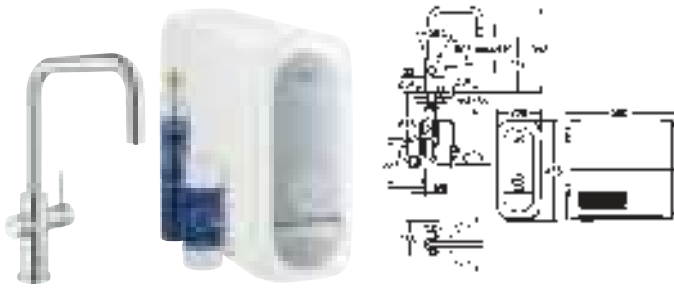

Ref. No.	Colour	EAN
31 543 000	Chrome	4005176437052
31 543 DC0	supersteel	4005176437069
GROHE Blue Home U-spout starter kit with pull-out mousseur Consisting of: GROHE Blue Home single-lever sink mixer with filter function monobloc installation U spout touch operated for 3 types of filtered and chilled water still, medium, sparkling GROHE Long-Life Shine finish 28 mm ceramic cartridge with GROHE SilkMove pull out mousseur spout swivel tubular spout, swivel area 360° separate inner water ways for filtered and non-filtered water flexible connection hoses GROHE Blue Home cooler delivers 3 liters of chilled sparkling water per hour 180 Watt cooling unit, 230 V, 50 Hz sound level in standby 44 dB(A) type of protection IP 21 CE approved requires ventilation holes in the bottom of the kitchen cabinet software set-up and monitoring of filter and CO₂ capacity possible via GROHE Ondus app with Bluetooth 4.0* and WIFI interface for wireless data communication for Apple** and Android devices Bluetooth range (max. 10 m) varies depending on materials used and walls between transmitter and receiver adjustable for GROHE Blue filter S-Size, GROHE Blue activated carbon filter and GROHE Blue magnesium + zinc filter GROHE Blue filter S-Size, filter head with flexible water hardness adjustment for regions with water hardness of more than 9° dKH for regions with water hardness below 9° dKH please order activated carbon filter 40 547 001 GROHE Blue 425 g CO₂ bottle System requirements Apple iPhone with iOS 12.0 or higher System requirements Android smart phone with Android 6.0 or higher Mobile devices and GROHE Watersystems App*** are not included in delivery and have to be ordered separately via an authorised Apple store/store/iTunes or Google Play store. * The Bluetooth word mark and logos are registered trademarks owned by Bluetooth SIG, Inc. and any use of such marks by Grohe AG is under license. Other trademarks and trade names are those of their respective owners. ** Apple, the Apple logo, iPod, iPod Touch, iPhone and iTunes are trademarks of Apple Inc., registered in the U.S. and other countries. Apple is not responsible for the function of this device or its compliance with safety and regulatory standards. *** Available for free via iTunes app or Google Play store. This product includes an article which is declared as a hazardous substance. Find more information in the safety data sheet. You can download the safety data at: www.grohe.com/safety-data-sheets/ to be equipped with a non-return valve EA approved by Belgaqua