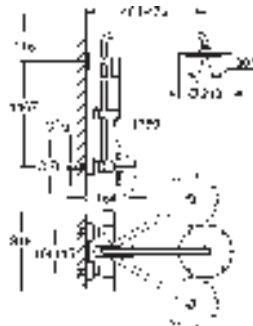

Rainshower System 210
Shower system with bath thermostat for wall mounting
horizontal swivable 450 mm projection shower arm
exposed thermostatic shower
with Aquadimmer function
allows change between:
Head shower Rainshower Cosmopolitan 210 (28 373 000)
material: metal
with ball joint, rotation angle $\pm 15^\circ$
bath inlet
separate diverter for hand shower Sena (28 341 000)
adjustable height via gliding element
(12 140 000)
metal shower hose 1750 mm (27 178)
GROHE Water Saving 9.5 l/min flow limiter
GROHE TurboStat compact cartridge
with wax thermoelement
GROHE SafeStop safety button at 38°C
(calibration required)
GROHE SafeStop Plus optional temperature limiter at 43°C included
GROHE CoolTouch
GROHE DreamSpray perfect spray pattern
GROHE Long-Life Shine durable sparkling sheen
SpeedClean anti-limescale system
Inner WaterGuide for a longer life