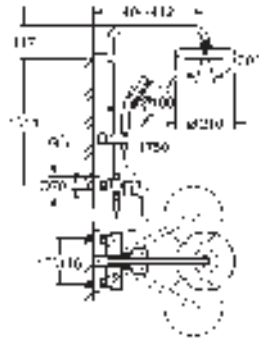

Tempesta Cosmopolitan System 210
Shower system with single lever for wall mounting
Consisting of:
horizontal swivable 390 mm projection shower arm
exposed single-lever shower mixer
with diverter
allows change between:
head shower Tempesta 210 (26 408)
Rain spray pattern
with ball joint
rotation angle $\pm 15^\circ$
hand shower Tempesta Cosmopolitan 100 (27 571 001)
2 spray patterns:
Rain, Jet
adjustable height via gliding element
Rotaflex shower hose 1750 mm 1/2" x 1/2" (28 410)
GROHE SilkMove 46 mm ceramic cartridge
GROHE DreamSpray perfect spray pattern
GROHE Long-Life Shine durable sparkling sheen
SpeedClean anti-limescale system
Inner WaterGuide for a longer life
TwistStop preventing the hose from twisting
suitable for instantaneous heaters from 18 kW/h
minimum flow rate 7 l/min.