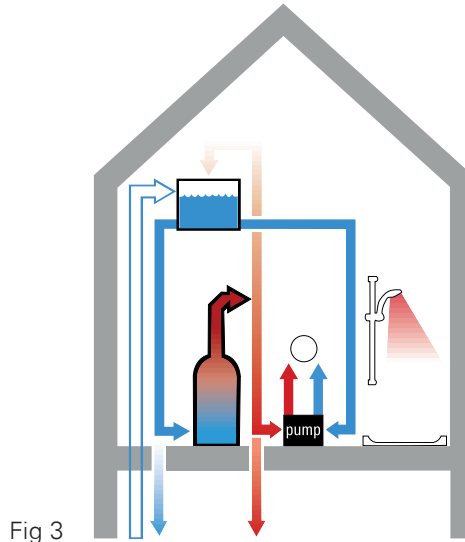

BOOSTED GRAVITY FED WATER SYSTEM

Your home has:

- A cold water storage tank in the loft
- A hot water cylinder (usually in an airing cupboard)
- An additional booster pump

How does it work?

- 1 - Cold water is fed to a storage tank in the loft
- 2 - Water passes to a cylinder where it is heated by a boiler circuit flow
- 3 - The pressure of water is determined by a separately installed pump (1–3 bar/dynamic) (Fig 3)