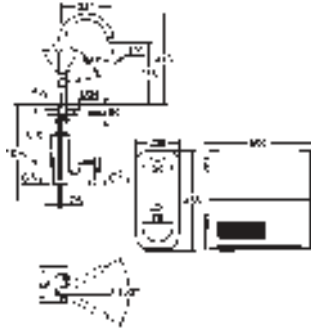

GROHE BLUE HOME

Ref. No.	Colour	EAN
31 455 000	Chrome	4005176323027
31 455 DC0	supersteel	4005176323034

GROHE Blue Home

C-spout

Consisting of:
GROHE Blue Home single-lever sink mixer with filter function
monobloc installation
C-spout

touch operated for 3 types of filtered and chilled water
still, medium, sparkling

GROHE Long-Life Shine finish

28 mm ceramic cartridge

with **GROHE SilkMove**

swivel tubular spout, swivel area 150°

separate inner water ways for filtered

and non-filtered water

flexible connection hoses

GROHE Blue Home cooler

delivers 3 liters of chilled water per hour

180 Watt cooling unit, 230 V, 50 Hz

type of protection IP 21

CE approved

requires ventilation holes in the bottom of the kitchen cabinet

adjustable for GROHE Blue filter S-Size, GROHE Blue activated

carbon filter and GROHE Blue magnesium + zinc filter

GROHE Blue filter S-Size, filter head with flexible

water hardness adjustment

for regions with water hardness of more than 9° dKH

for regions with water hardness below 9° dKH please order activated carbon filter

40 547 001

GROHE Blue 425 g CO₂ bottle