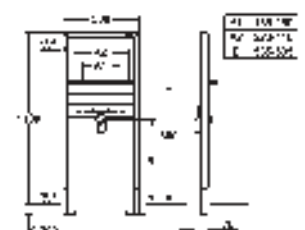

38 557 001 **4005176863783**

Rapid SL
Element for wash basin, single hole installation

1.13 m finished installation height
for on-the-wall installations or studded walls

powder coated steel frame, self-supporting
for dry-cladding, completely pre-assembled
with fixed connections
quick adjustment, lockable
fixing material
TÜV approved

Includes

wash basin fixing bolts with
fixing device for ceramic
variable distance of fixing bolts
HT-outlet bend Ø 50 mm
seal Ø 32 mm
for on-the-wall installation please order wall brackets 38 558 00M (sold separately)