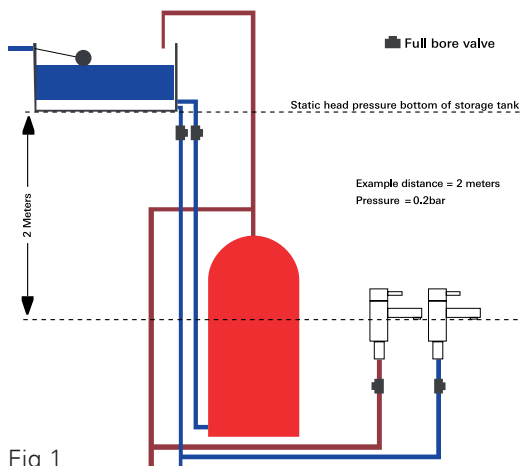

GRAVITY FED SYSTEMS

Measure from the base of the cold water tank to the exact position of where the water is coming out from in a vertical measurement (if it's a shower it will be to where the shower head is or if it's a tap to where the spout of the tap finishes). For each metre in vertical distance you will have 0.1 bar in pressure. So if you select a kitchen tap that requires 0.5 bar pressure then you will need 5 metres in vertical distance, if you select a basin tap that requires 0.2 bar then you will require 2 metres as you will see in the below drawing.