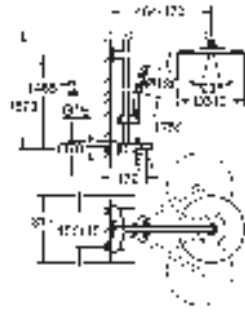

GROHE RAINSHOWER SMARTACTIVE SYSTEM

Ref. No. Colour EAN

26 657 000 Chrome 4005176533075

Rainshower SmartActive 310
Shower system with bath thermostat for wall mounting
Consisting of:
horizontal swivable 450 mm projection shower arm
exposed thermostatic shower
with Aquadimmer function
allows change between:
head shower Rainshower Mono 310 (26 562)
with ball joint
rotation angle $\pm 15^\circ$
bath inlet
separate diverter for hand shower
hand shower Rainshower SmartActive 130 (26 574)
adjustable height via gliding element
including performance grip
Silverflex shower hose 1750 mm (28 388 000)
GROHE TurboStat compact cartridge
with wax thermoelement
GROHE SafeStop safety button at 38°C
(calibration required)
GROHE SafeStop Plus optional temperature limiter at 43°C included
GROHE CoolTouch prevents scalding on hot surfaces
GROHE DreamSpray perfect spray pattern
GROHE SmartTip showering spray selection via push of a ring
GROHE Long-Life Shine durable sparkling sheen
GROHE Water Saving 9.5 l/min flow limiter
GROHE FastFixation (upper bracket adjustable to adapt to existing holes)
SpeedClean anti-limescale system
Inner WaterGuide for a longer life
suitable for instantaneous heaters from 18 kW/h
minimum flow rate 7 l/min.

SHOWERS

27 966 001 Chrome 4005176532993