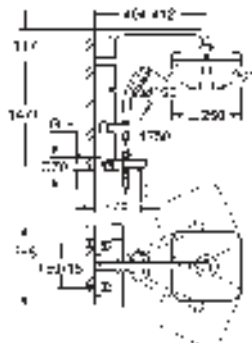

TwistStop preventing the hose from twisting

optional upgrade: **GROHE EasyReach** tray (26 362)

SHOWERS

26 691 000 Chrome 4005176580789

Tempesta Cosmopolitan System 250 Cube

Shower system with bath thermostat for wall mounting