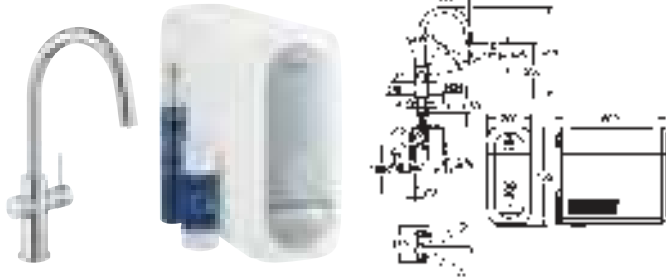

Ref. No.	Colour	EAN
31 541 000	Chrome	4005176437038
31 541 DC0	supersteel	4005176437045

GROHE Blue Home
C-spout starter kit with pull-out mousseur
Consisting of:
GROHE Blue Home single-lever sink mixer with filter function
monobloc installation
C-spout
touch operated for 3 types of filtered and chilled water
still, medium, sparkling
GROHE Long-Life Shine finish
28 mm ceramic cartridge
with **GROHE SilkMove**
pull out mousseur spout
swivel tubular spout, swivel area 360°
separate inner water ways for filtered
and non-filtered water
flexible connection hoses
GROHE Blue Home cooler
delivers 3 liters of chilled sparkling water per hour
180 Watt cooling unit, 230 V, 50 Hz
sound level in standby 44 dB(A)
type of protection IP 21
CE approved
requires ventilation holes in the bottom of the kitchen cabinet
software set-up and monitoring of filter and CO₂ capacity possible via GROHE
Ondus app
with Bluetooth 4.0* and WIFI interface for wireless data communication
for Apple** and Android devices
Bluetooth range (max. 10 m) varies depending on materials used and walls
between transmitter and receiver
adjustable for GROHE Blue filter S-Size, GROHE Blue activated
carbon filter and GROHE Blue magnesium + zinc filter
GROHE Blue filter S-Size, filter head with flexible
water hardness adjustment
for regions with water hardness of more than 9° dKH
for regions with water hardness below 9° dKH please order activated carbon filter
40 547 001
GROHE Blue 425 g CO₂ bottle

System requirements Apple
iPhone with iOS 12.0 or higher

System requirements Android
smart phone with Android 6.0 or higher
Mobile devices and GROHE Watersystems App*** are not included in delivery
and have to be ordered separately via an authorised Apple store/store/iTunes or
Google Play store.

* The Bluetooth word mark and logos are registered trademarks owned by
Bluetooth SIG, Inc. and any use of such marks by Grohe AG is under license.
Other trademarks and trade names are those of their respective owners.

** Apple, the Apple logo, iPod, iPod Touch, iPhone and iTunes are trademarks of
Apple Inc., registered in the U.S. and other countries. Apple is not responsible for
the function of this device or its compliance with safety and regulatory standards.

*** Available for free via iTunes app or Google Play store.

This product includes an article which is declared as a hazardous substance.
Find more information in the safety data sheet. You can download the safety data
at: www.grohe.com/safety-data-sheets/
to be equipped with a non-return valve EA approved by Belgaqua