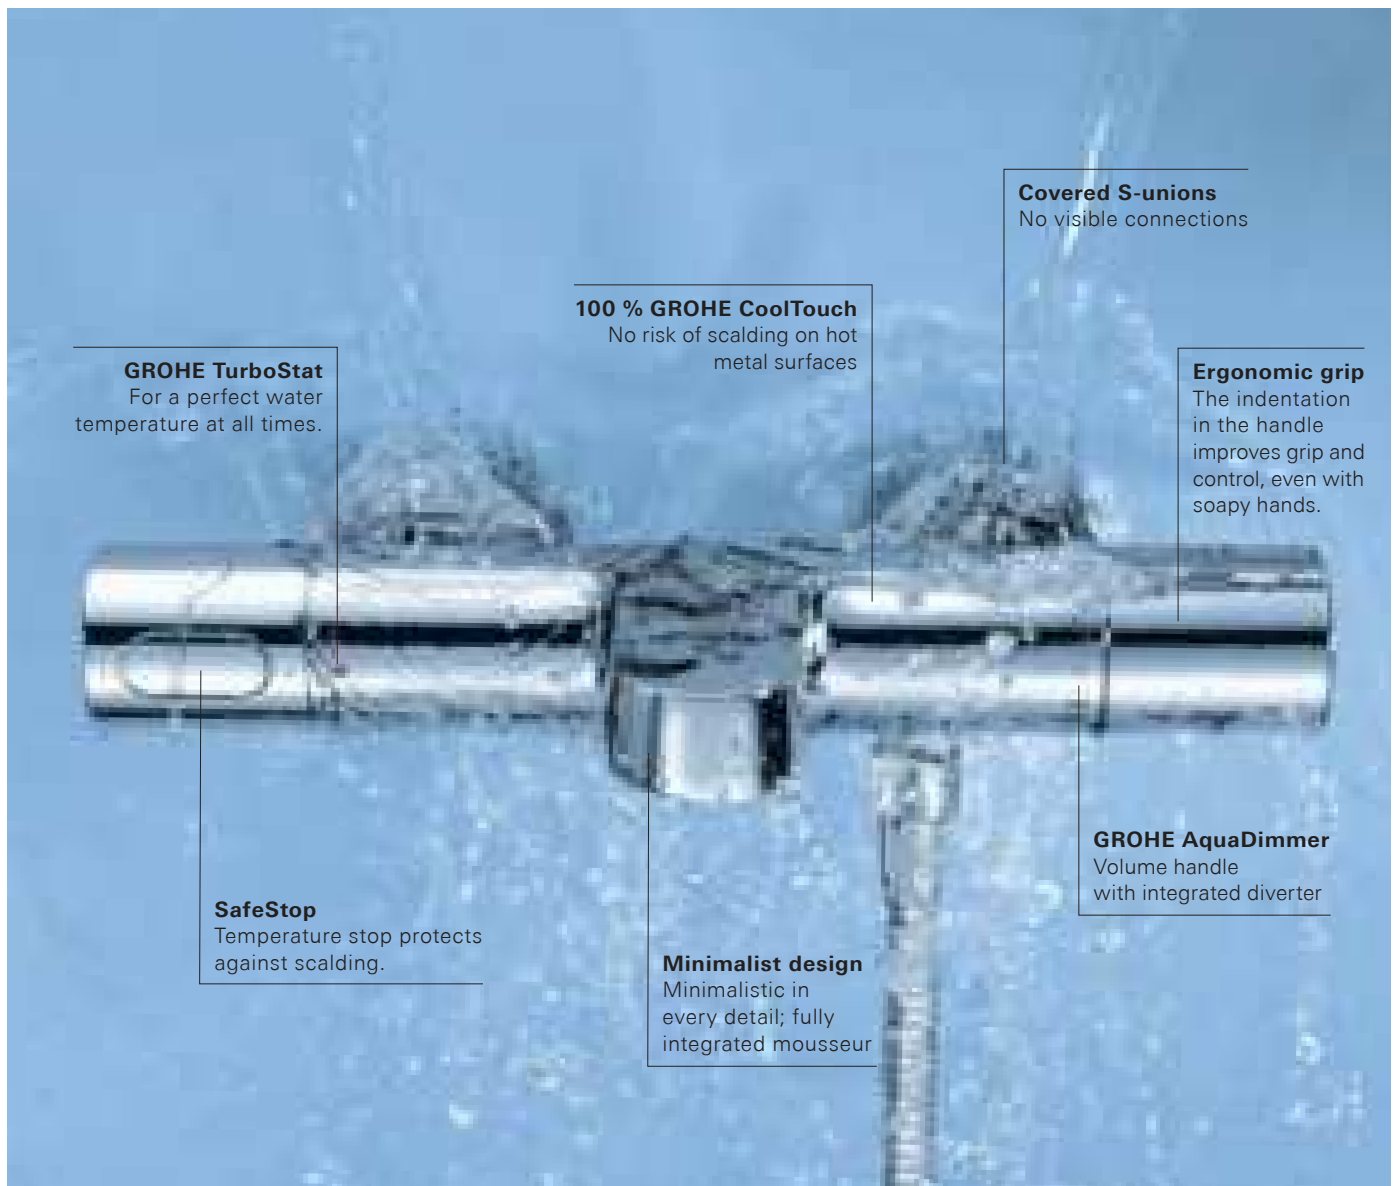

GROHTHERM 3000 COSMOPOLITAN

MINIMALIST & 100 % GROHE COOLTOUCH.

Grohtherm 3000 Cosmopolitan thermostats are based on an aesthetic philosophy based on simple cylinders in perfect proportions, creating balance and harmony enhanced by GROHE StarLight chrome, a deep luxurious finish.

While GROHE TurboStat maintains your perfect water temperature, GROHE CoolTouch eliminates the risk of scalding from hot chrome surfaces, while the EcoButton enables you to reduce your water consumption up to 50 %.

GROHE TurboStat
For a perfect water temperature at all times.

100 % GROHE CoolTouch
No risk of scalding on hot metal surfaces

Covered S-unions
No visible connections

Ergonomic grip
The indentation in the handle improves grip and control, even with soapy hands.

GROHE AquaDimmer
Volume handle with integrated diverter

SafeStop
Temperature stop protects against scalding.

Minimalist design
Minimalistic in every detail; fully integrated mousseur