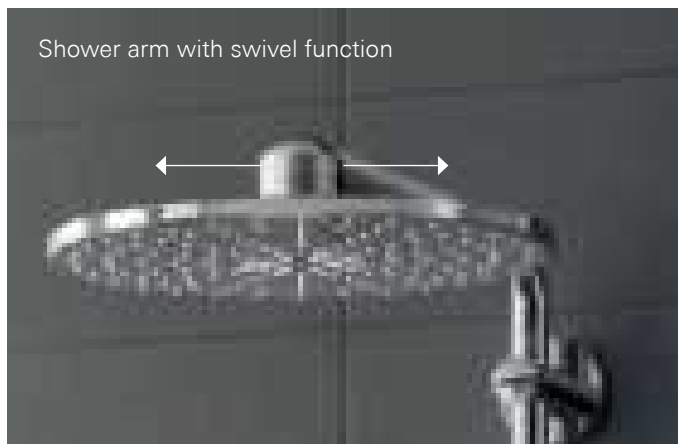

EUPHORIA SMARTCONTROL YOUR TURN – YOUR SHOWER

We've put a lot of thought into our new GROHE Euphoria SmartControl shower system: the result is a range of features that make the Euphoria more convenient and more enjoyable to use. The shower arm has a swivel function that allows you to rotate the showerhead through 180° to achieve the perfect angle. And the fully adjustable shower holder allows the hand shower to be positioned individually at the ideal height.

We have made the sleek Grohtherm SmartControl body smaller and more compact to offer more space in the shower. And because we want you to enjoy your shower as quickly as possible, we came up with the GROHE QuickFix. This allows the position of the upper bracket to be altered during installation of the shower rail. The advantage: the upper bracket can be installed easily and quickly by utilising existing drilled holes.