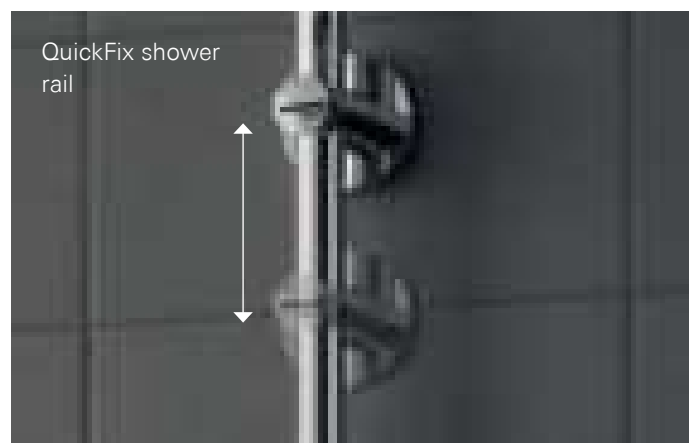

EUPHORIA SMARTCONTROL YOUR TURN – YOUR SHOWER

We've put a lot of thought into our new GROHE Euphoria SmartControl shower system: the result is a range of features that make the Euphoria more convenient and more enjoyable to use. The shower arm has a swivel function that allows you to rotate the showerhead through 180° to achieve the perfect angle. And the fully adjustable shower holder allows the hand shower to be positioned individually at the ideal height.

We have made the sleek Grohtherm SmartControl body smaller and more compact to offer more space in the shower. And because we want you to enjoy your shower as quickly as possible, we came up with the GROHE QuickFix. This allows the position of the upper bracket to be altered during installation of the shower rail. The advantage: the upper bracket can be installed easily and quickly by utilising existing drilled holes.