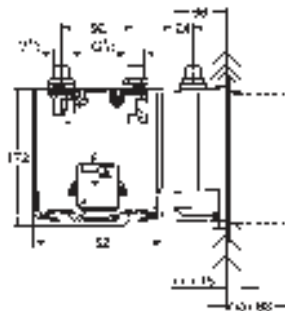

GROHE BLUETOOTH MONITORING

Ref. No. Colour EAN

36 412 000 Chrome 4005176320569

Eurosmart Cosmopolitan E Bluetooth

Infra-red electronic basin mixer 1/2" with mixing device and adjustable temperature limiter

with infrared sensor and Bluetooth module for bi-directional communication for monitoring, configuration and service purpose
with transformer 100-240 V AC, 50-60 Hz, 6.75 V DC
set for final installation for concealed fitting box
36 339 001

GROHE Long-Life Shine finish

GROHE Water Saving - Less water, perfect flow

laminar flow straightener 9 l/min
chrome escutcheon and spout
projection 172 mm
with Bluetooth 4.0* for wireless data communication

for Apple** and Android devices
Bluetooth range (max. 10 m) varies depending on materials used and walls between transmitter and receiver

monitoring

password protected products
app detects all Bluetooth products in range
auto flush cycles and timing last auto flush
usage per day over 30 days
thermal disinfection cycles and timings last disinfection

configuration

detection range and shut off delay
auto flush
thermal disinfection
cleaning mode
2 on/off timers

identification by name

service

send and save 3 profiles
reset to factory or user settings
hard and software version

CE approved
noise classification 1 in accordance with DIN4109

Mobile devices and GROHE IR Remote App*** are not included in delivery and have to be ordered separately via an authorised Apple store/store/iTunes or Google Play store.

* The Bluetooth word mark and logos are registered trademarks owned by Bluetooth SIG, Inc. and any use of such marks by Grohe AG is under license. Other trademarks and trade names are those of their respective owners.