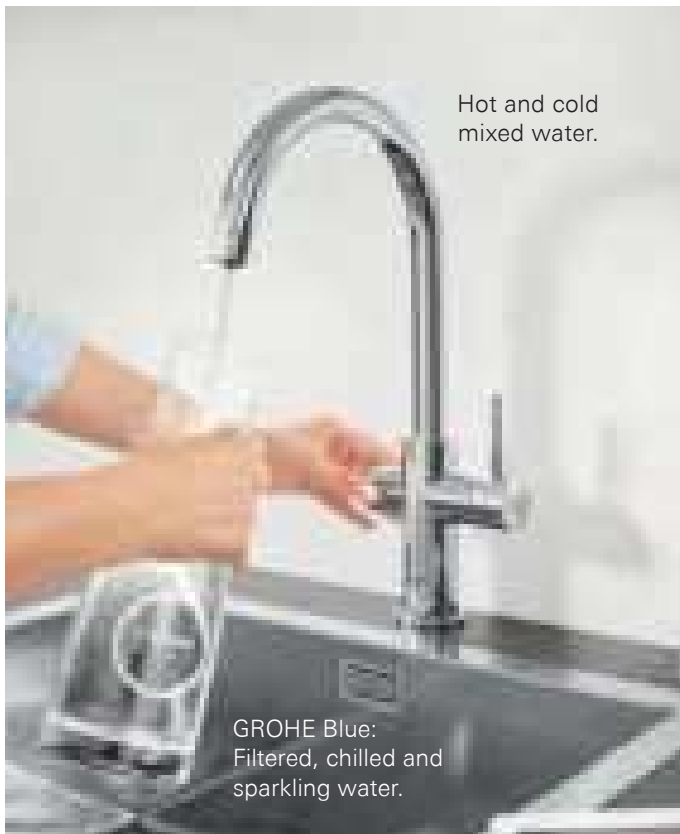

GROHE BLUE PROFESSIONAL

THE **PERFECT SOLUTION** FOR OFFICES

Imagine drinking water fresh from a mountain spring – life-affirming, thirst-quenching, and absolutely pure. Now imagine the same health-giving, untainted water flowing directly from your own kitchen tap.

The GROHE Blue Professional water system makes this a reality in your own home or office. It transforms ordinary tap water and filters it, leaving a taste as fresh and pure as nature intended.

Whatever your idea of perfect water refreshment – filtered, chilled, sparkling or all three – GROHE Blue brings it to you straight from the tap.

FIND OUT THE WAYS IN WHICH **GROHE BLUE** BRINGS **BENEFITS** TO YOUR OFFICE:

Access to fresh, cool water at any time – still, medium or sparkling

Fresh water delivers a positive impact on motivation and health of your employees

Cost effective solution for staff refreshment

Convenient logistics, without costly delivery and disposal

Environmental friendly solution with less waste on packaging and processing