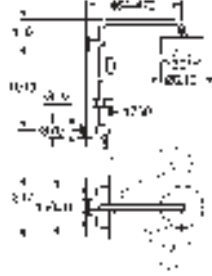

GROHE RAINSHOWER SYSTEM

Ref. No. Colour EAN

27 032 001 Chrome 4005176877155

Rainshower System 210
Shower system with thermostat for wall mounting
horizontal swivable 450 mm projection shower arm
exposed thermostatic shower
with Aquadimmer function
allows change between:
metal head shower Rainshower Cosmopolitan 210 (28 368 000)
with ball joint, rotation angle $\pm 15^\circ$
hand shower Sena Stick (28 034 000)
adjustable height via gliding element
(12 140 000)
metal shower hose 1750 mm (27 178)
GROHE TurboStat compact cartridge
with wax thermoelement
GROHE SafeStop safety button at 38°C
(calibration required)
GROHE SafeStop Plus optional temperature limiter at 43°C included
GROHE CoolTouch prevents scalding on hot surfaces
GROHE DreamSpray perfect spray pattern
GROHE Long-Life Shine durable sparkling sheen
SpeedClean anti-limescale system
Inner WaterGuide for a longer life
available until 31 march 2023

27 967 000 Chrome 4005176929670