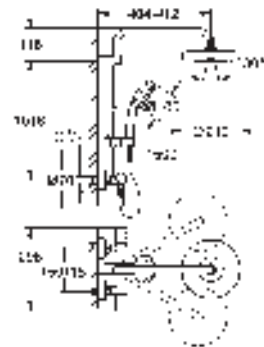

GROHE TEMPESTA SYSTEM

Ref. No. Colour EAN

26 514 000 Chrome 4005176476099

Tempesta Cosmopolitan System 210

Shower system with thermostat for wall mounting

Consisting of:

horizontal swivable 390 mm projection shower arm

exposed thermostatic shower

with Aquadimmer function

allows change between:

head shower Tempesta 210 9.5 l/min (26 410)

Rain spray pattern

with ball joint

rotation angle $\pm 15^\circ$

hand shower Tempesta Cosmopolitan 100

2 spray patterns:

Rain, Jet

adjustable height via gliding element

Rotaflex shower hose 1750 mm 1/2" x 1/2" (28 410)

GROHE Water Saving 9.5 l/min flow limiter

GROHE TurboStat compact cartridge

with wax thermoelement

GROHE SafeStop safety button at 38°C

(calibration required)

GROHE SafeStop Plus integrated temperature

limiter at max 50°C

GROHE DreamSpray perfect spray pattern

GROHE Long-Life Shine durable sparkling sheen

GROHE MetalGrip ergonomically shaped metal handles

SpeedClean anti-limescale system

Inner WaterGuide for a longer life

TwistStop preventing the hose from twisting

suitable for instantaneous heaters from 18 kW/h

minimum flow rate 7 l/min.

optional upgrade: **GROHE EasyReach** tray (26 362)

26 302 001 Chrome 4005176408137

Tempesta Cosmopolitan System 210

Shower system with thermostat for wall mounting

Consisting of:

horizontal swivable 390 mm projection shower arm

exposed thermostatic shower

with Aquadimmer function

allows change between:

head shower Tempesta 210 (26 408)

Rain spray pattern

with ball joint

rotation angle $\pm 15^\circ$

hand shower Tempesta Cosmopolitan 100 (27 571 001)

2 spray patterns:

Rain, Jet

adjustable height via gliding element

Relaxaflex shower hose 1500 mm (28 161)

GROHE TurboStat compact cartridge

with wax thermoelement

GROHE SafeStop safety button at 38°C