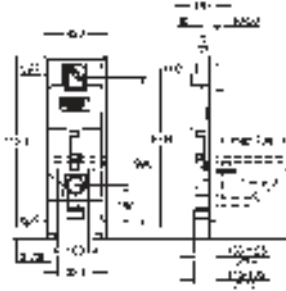

GROHE RAPID SL FOR THE DISABLED

Ref. No. Colour EAN

38 675 001 4005176863516

Rapid SL
Element for WC, 1.13 m installation height, 0.42 m width
with flush cistern 6 - 3 l
for WC bowls 70 cm projection
for on-the-wall installations or studded walls
powder coated steel frame, self-supporting
TÜV approved
2 WC fixing bolts
fixing device for ceramic
distance of fixing bolts 180/230 mm
outlet bend Ø 90 mm
depth adjustable
reducer Ø 90/110 mm
inlet and outlet connecting set
Insulated against condensation
1/2" water supply connection including integrated
angle valve and push fit flexible hose union
for on-the-wall installation please order wall brackets 38 558 00M (sold
separately)
for the mounting of support rails for the disabled please order
fixing element 38 559 001 (sold separately)

39 140 000 4005176315268