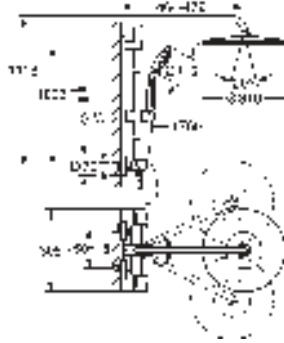

GROHE EUPHORIA SHOWER SYSTEM

Ref. No. Colour EAN

26 723 000 Chrome 4005176648021

Euphoria System 310
Shower system with thermostatic mixer for wall mounting
Consisting of:
horizontal swivable 450 mm projection shower arm
exposed thermostatic shower
with Aquadimmer function
allows change between:
head shower Rainshower Mono 310 (26 562)
spray pattern:
GROHE PureRain
with ball joint
rotation angle $\pm 15^\circ$
hand shower Euphoria 110 Massage
(27 239 000)
3 spray patterns:
Rain, Massage, SmartRain
adjustable height via gliding element
Silverflex shower hose 1750 mm (28 388 000)
GROHE TurboStat compact cartridge
with wax thermoelement
GROHE SafeStop safety button at 38°C
(calibration required)
GROHE SafeStop Plus optional temperature limiter at 43°C included
GROHE CoolTouch prevents scalding on hot surfaces
GROHE MetalGrip ergonomically shaped metal handles
GROHE DreamSpray perfect spray pattern
GROHE Long-Life Shine durable sparkling sheen
GROHE SprayDimmer (Stepless
flow rate reduction)
GROHE Water Saving 9,5 l/min flow limiter
GROHE FastFixation upper bracket adjustable
Inner WaterGuide for a longer life
SpeedClean anti-limescale system
TwistStop preventing the hose from twisting
suitable for instantaneous heaters from 18 kW/h
minimum flow rate 7 l/min.
optional upgrade: **GROHE EasyReach** tray (26 362)
professional edition

SHOWERS

27 296 003 Chrome 4005176647963