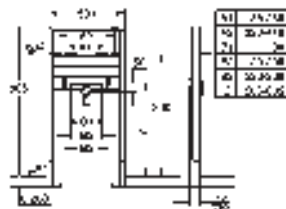

Rapid SL
Element for wash basin, single hole installation
1.0 m finished installation height
for on-the-wall installations or studded walls
Includes
wash basin fixing bolts with
fixing device for ceramic
HT-outlet bend Ø 50 mm
seal Ø 32 mm
for on-the-wall installation please order wall brackets 38 558 00M (sold
separately)