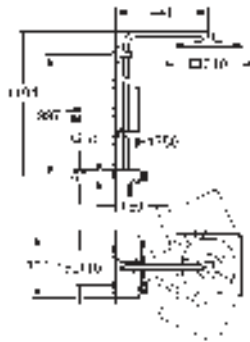

GROHE EUPHORIA SMARTCONTROL SYSTEM

Ref. No.	Colour	EAN
26 508 000	Chrome	4005176457593
26 508 LS0	moon white	4005176457616
26 508 DC0	supersteel	4005176526367
26 508 GN0	brushed cool sunrise	4005176557569
26 508 DL0	brushed warm sunset	4005176557538
26 508 A00	hard graphite	4005176557491
26 508 AL0	brushed hard graphite	4005176557507

Euphoria SmartControl System 310 Cube Duo Shower system with thermostat for wall mounting

Consisting of:
horizontal 450 mm shower arm
upper bracket adjustable for minimal adaption to existing drilling holes
exposed SmartControl thermostat
allows change between:
head shower Rainshower SmartActive 310 Cube
2 spray patterns:
GROHE PureRain, ActiveRain
hand shower Euphoria Cube (27 699 000) 9.5 l/min.
adjustable height via gliding element
Silverflex shower hose 1750 mm (28 388 000)
GROHE DreamSpray perfect spray pattern
GROHE CoolTouch prevents scalding on hot surfaces
GROHE TurboStat compact cartridge
with wax thermoelement
GROHE ProGrip with knurl structure
GROHE Water Saving - Less water, perfect flow
GROHE Long-Life Shine durable sparkling sheen
- GROHE SafeStop at 38°C
GROHE SafeStop Plus optional temperature limiter at 43°C included
GROHE SmartControl push for ON-OFF, turn for volume adjustment from
GROHE Water Saving to full flow
integrated **GROHE EasyReach** shower tray
SpeedClean anti-limescale system
Inner WaterGuide for a longer life
TwistStop preventing the hose from twisting
suitable for instantaneous heaters from 18 kW/h
minimum flow rate 7 l/min.