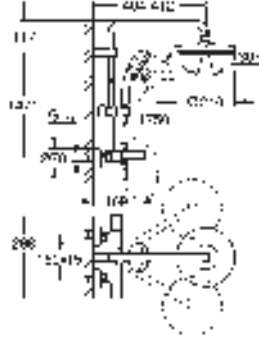

GROHE TEMPESTA SYSTEM

Ref. No. Colour EAN

26 223 001 Chrome 4005176408144

Tempesta Cosmopolitan System 210
Shower system with bath thermostat for wall mounting
Consisting of:
horizontal swivable 390 mm projection shower arm
exposed thermostat Grohtherm 1000 Cosmopolitan with Aquadimmer function
allows change between:
head shower Tempesta 210 (26 408)
Rain spray pattern
with ball joint
rotation angle $\pm 15^\circ$
bath inlet
separate diverter for hand shower
hand shower Tempesta Cosmopolitan 100 (27 571 001)
2 spray patterns:
Rain, Jet
adjustable height via gliding element
Rotaflex shower hose 1750 mm 1/2" x 1/2" (28 410)
GROHE TurboStat compact cartridge
with wax thermoelement
GROHE SafeStop safety button at 38°C
(calibration required)
GROHE SafeStop Plus optional temperature limiter at 43°C included
GROHE DreamSpray perfect spray pattern
GROHE Long-Life Shine durable sparkling sheen
SpeedClean anti-limescale system
Inner WaterGuide for a longer life
TwistStop preventing the hose from twisting
suitable for instantaneous heaters from 18 kW/h
minimum flow rate 7 l/min.

26 224 001 Chrome 4005176408168