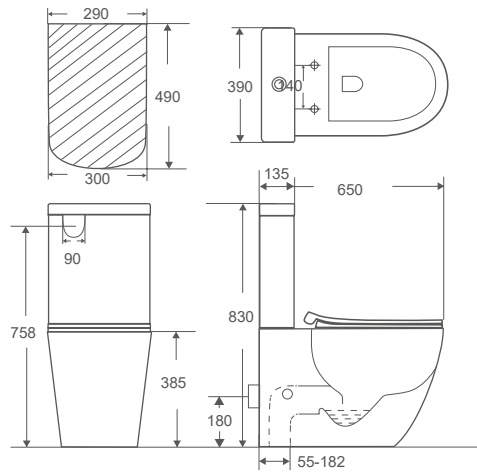

RVT-3102N-TPT

Bàn cầu 2 khối Rivington
* Xả thẳng, Nắp nhựa UF, đóng êm
* Tâm xả p-trap 180mm
* Tâm xả S-trap 55 - 182mm
* KT: 650*390*830
Giá: 11.250.000 VNĐ