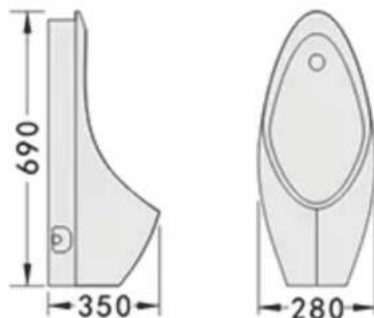

Bàn cầu 1 khối Rivington
 * Tiết kiệm nước 3/6 L
 * Xả thẳng, Nắp nhựa UF, đóng êm
 * Tâm xả S-trap 300-305mm
 * KT: 710*380*730mm
Giá: 7.400.000 VNĐ

- Original Design
- Anti-pollution
- Hygienic Glaze
- Antibacterial Coating
- Soft-closing Seat Cover
- 3 Inch Outlet Valve Fitting
- Water Saving
- Easy-Installation
- 5 Years Warranty
- Easy Detach

RVT-3116

Bàn cầu 1 khối Rivington
 * Xả thẳng, Nắp nhựa UF, đóng êm
 * Tâm xả S-trap 300-305mm
 * KT: 680*370*750mm
Giá: 9.600.000 VNĐ

- Original Design
- Anti-pollution
- Hygienic Glaze
- Antibacterial Coating
- Soft-closing Seat Cover
- 3 Inch Outlet Valve Fitting
- Water Saving
- Easy-Installation
- 5 Years Warranty
- Easy Detach