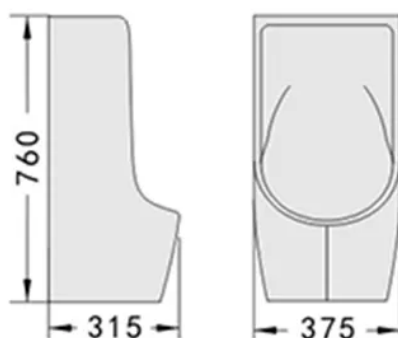

RVT-834

Chậu tiểu nam treo tường
* KT: 315x375x760mm
Giá: 6.300.000VNĐ

- Original Design
- Anti-pollution
- Hygienic Glaze
- Antibacterial Coating
- Soft-closing Seat Cover
- 3 Inch Outlet Valve Fitting
- Water Saving
- Easy-Installation
- 5 Years Warranty
- Easy Detach