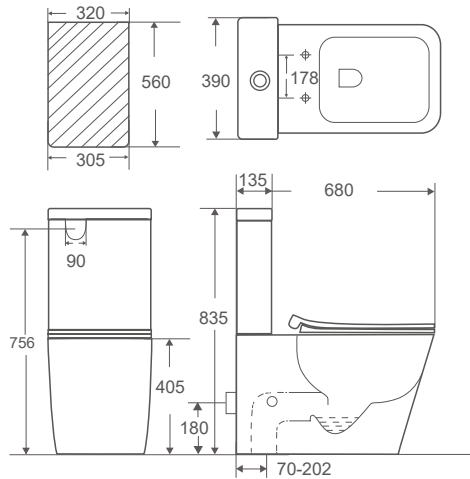

RVT-3103

Bàn cầu 2 khối Rivington
* Xả thẳng, Nắp nhựa UF, đóng êm
* Tâm xả p-trap 180mm
* Tâm xả S-trap 70 - 202mm
* KT: 680*390*835
Giá: 11.250.000 VNĐ