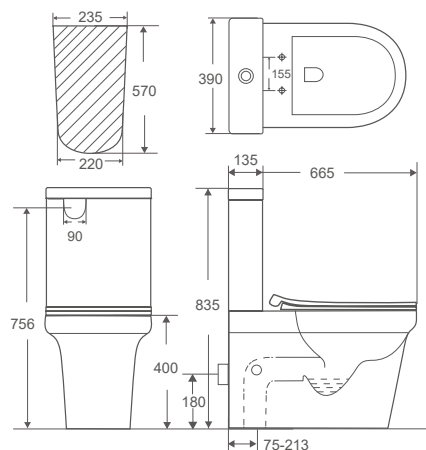

RVT-3101

Bàn cầu 2 khối Rivington
* Xả thẳng, Nắp nhựa UF, đóng êm
* Tâm xả p-trap 180mm
* Tâm xả S-trap 75- 213mm
* KT: 665*390*835
Giá: 11.250.000 VNĐ