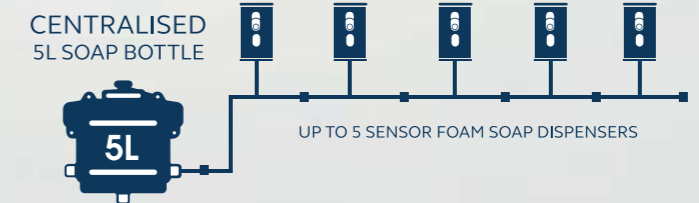

Centralised Foam Soap Dispensing System

With a streamlined process, we save 80% of time for refilling while reducing soap and water usage. Our centralised system of dispensing foam soap is a green innovation with cost efficiency.

RESOURCEFUL FEATURES:

- Convenience of refilling one soap container for up to five dispensers.
- Reduction of soap consumption with foam that washes off more easily.
- Cost saving with 10% less water usage by replacing liquid soaps with foam dispensing.