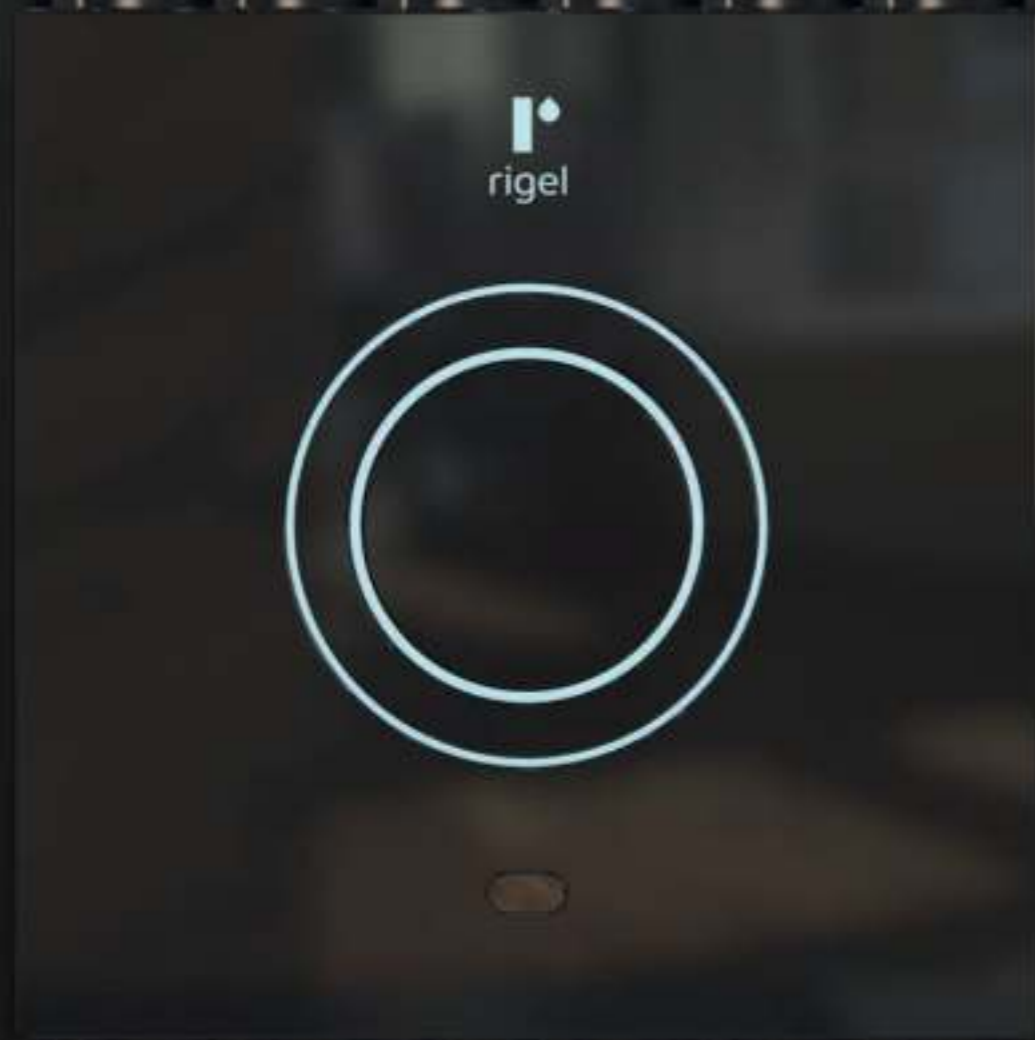

Flush Valves

- WC FLUSH VALVES
- URINAL FLUSH VALVES
- POLYMER FLUSH VALVES
- BIRD EYE SENSE FLUSH VALVES