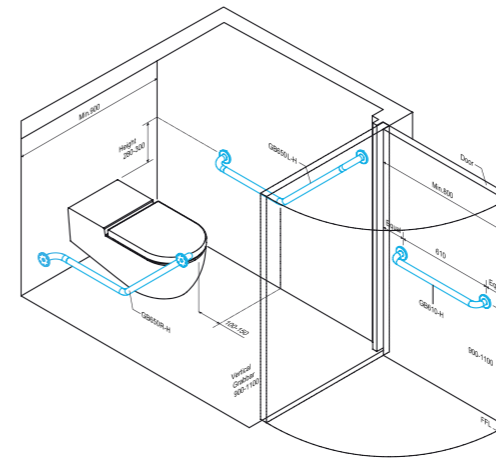

GB10136-H/N

Ambulant Set Grab Bar

DIMENSION : Refer below drawing
MATERIAL : Stainless Steel 304/ Nylon Anti-Bacterial
FINISHING : S/S Hairline / Nylon Finish
COLOUR AVAILABLE : White, Yellow, Navy Blue & Apple Green (Nylon)

FINISHING AVAILABLE:

CONSIST OF:

GB650L-H | GB650L-N

Ambulant left grab bar

DIMENSION : 700 x 500 x Ø32mm | 700 x 500 x Ø35mm
MATERIAL : Stainless Steel 304/ Nylon Anti-Bacterial
FINISHING : S/S Hairline / Nylon Finish
COLOUR AVAILABLE : White, Yellow, Navy Blue & Apple Green (Nylon)

GB650R-H | GB650R-N

Ambulant right grab bar

DIMENSION : 700 x 500 x Ø32mm | 700 x 500 x Ø35mm
MATERIAL : Stainless Steel 304/ Nylon Anti-Bacterial
FINISHING : S/S Hairline / Nylon Finish
COLOUR AVAILABLE : White, Yellow, Navy Blue & Apple Green (Nylon)

GB610-H | GB610-N

Grab bar (Door)

DIMENSION : 610 x Ø32mm | 610 x Ø35mm
MATERIAL : Stainless Steel 304/ Nylon Anti-Bacterial
FINISHING : S/S Hairline / Nylon Finish
COLOUR AVAILABLE : White, Yellow, Navy Blue & Apple Green (Nylon)

NYLON GRAB BAR COLOUR OPTIONS: