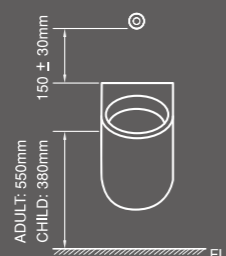

URINAL

AFS104DBYR

Water Closet Bird Eye Sense Flush Valve
Ø50 x 6mm