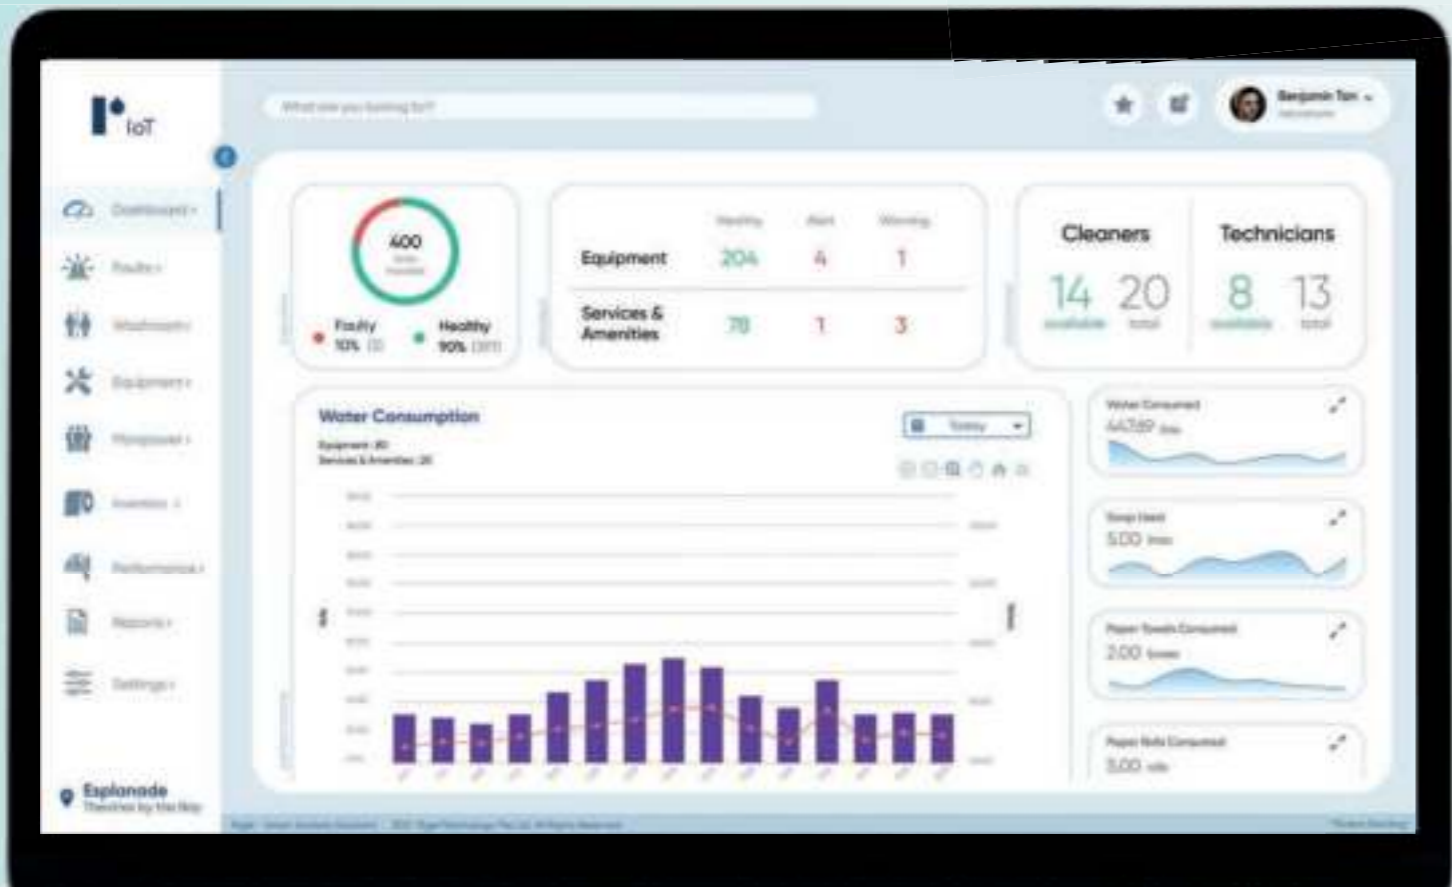

# Internet-of-Toilet™

Your all in one toilet management solution.

Fault Detection

Washroom Management

Equipment Management

Manpower Management

Performance Analysis

# IoT Apps and Devices

Mobile, Web and the integrated feedback panel are part of our platforms for accessing RigellIoT data and infrastructure.