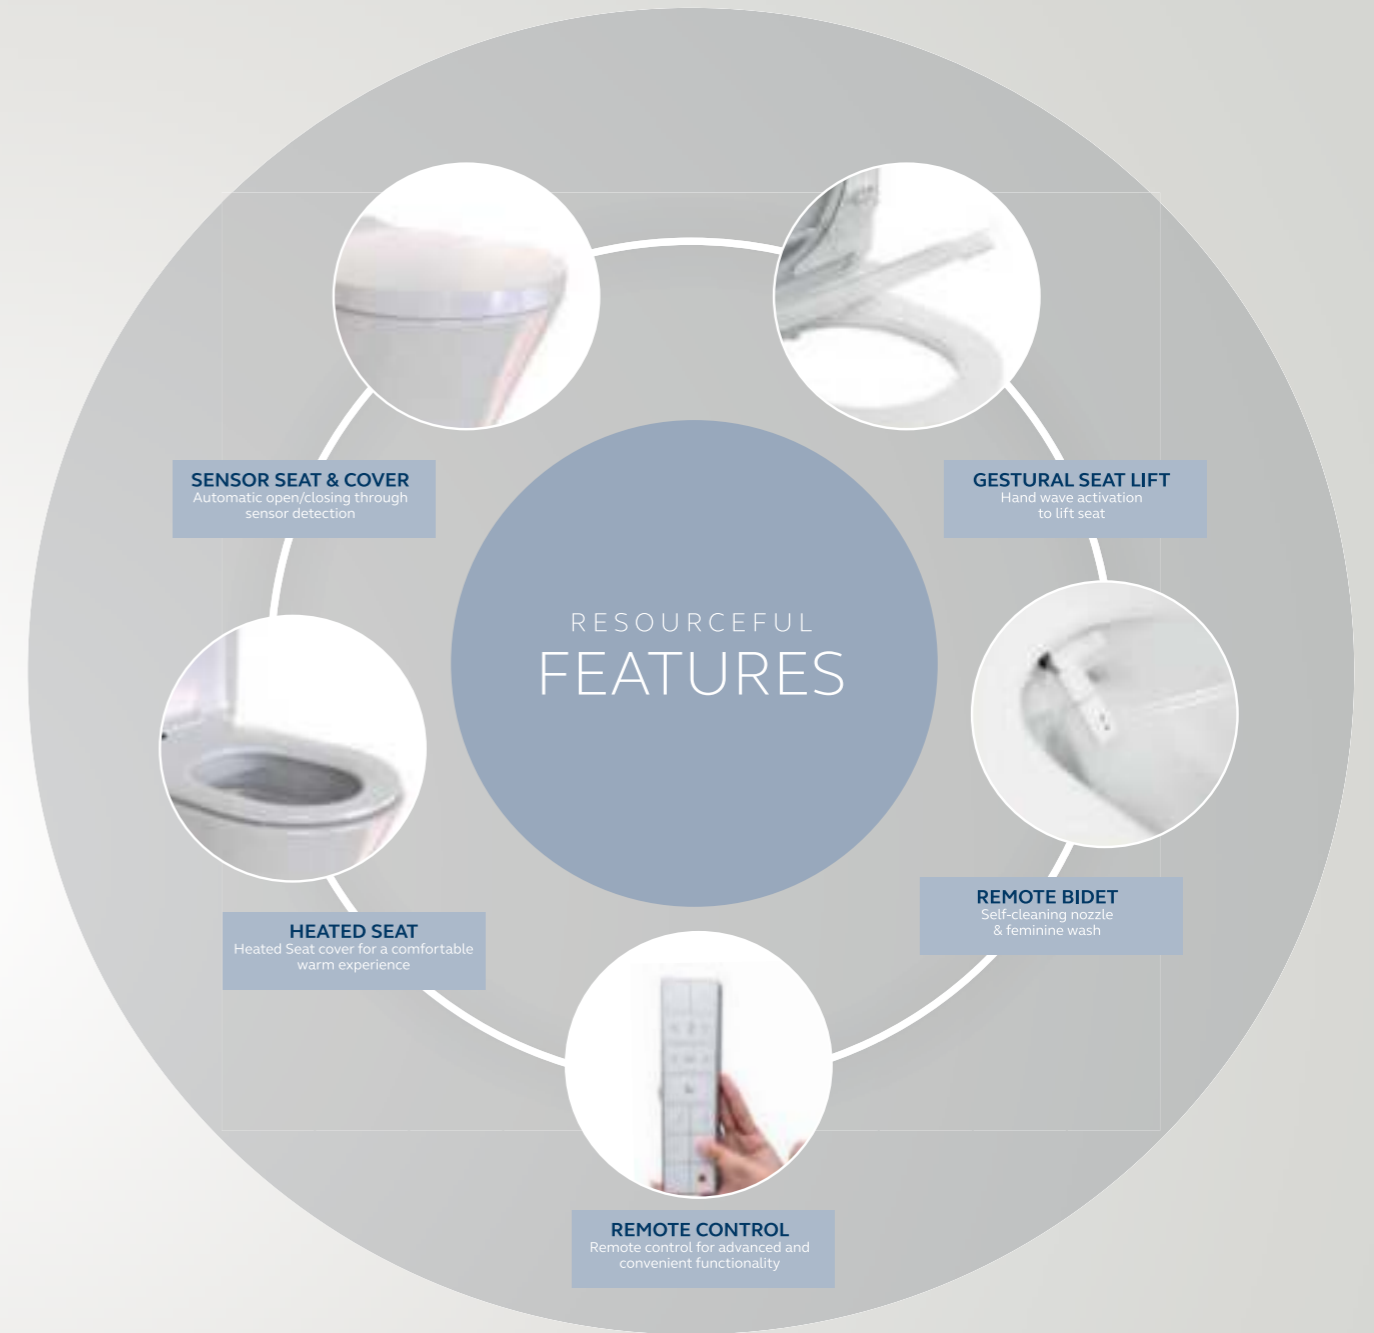

# Smart WC

Traditional Water closet designed with state-of-the-art functions like heated seats and cleaning functionality, our smart water closet is designed to provide users with the best toilet experience.

## Remote Control

A unique remote control that allows you access to all functionalities of the WC at the push of a button.

Electronic Bidet Function

Self-Cleaning Nozzle

Massage Bidet Mode

**WO9030FA**  
One Piece Water Closet  
650 x 370 x 695mm

# WaveSense WC

Gestural Controlled Flushing

Wavesense technology is a gestural controlled sensor that can perform full or half flushes, even serving as a manual flush button, giving you sensor enabled flushing in the comfort of your own home.