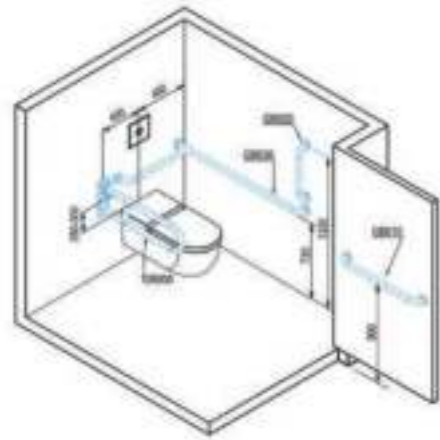

Grab Bar Set

GB1011-H/N

Handicapped Grab Bar for Water Closet

DIMENSION : Refer below drawing
MATERIAL : Stainless Steel 304/ Nylon Anti-Bacterial
FINISHING : S/S Hairline / Nylon Finish
COLOUR AVAILABLE : White, Yellow, Navy Blue & Apple Green (Nylon)

FINISHING AVAILABLE:

CONSIST OF:

GB700-H | GB801-N

Swing up grab bar

DIMENSION : 700 x 152 x Ø32mm | 805 x 200 x Ø35mm
MATERIAL : Stainless Steel 304/ Nylon Anti-Bacterial
FINISHING : S/S Hairline / Nylon Finish
COLOUR AVAILABLE : White, Yellow, Navy Blue & Apple Green (Nylon)

GB830-H | GB830-N

L-Shape grab bar

DIMENSION : 1200 x 700 x Ø32mm | 1200 x 700 x Ø35mm
MATERIAL : Stainless Steel 304/ Nylon Anti-Bacterial
FINISHING : S/S Hairline / Nylon Finish
COLOUR AVAILABLE : White, Yellow, Navy Blue & Apple Green (Nylon)

GB610-H | GB610-N

Grab bar (Door)

DIMENSION : 610 x Ø32mm | 610 x Ø35mm
MATERIAL : Stainless Steel 304/ Nylon Anti-Bacterial
FINISHING : S/S Hairline / Nylon Finish
COLOUR AVAILABLE : White, Yellow, Navy Blue & Apple Green (Nylon)

GB620-H | GB620-N

Grab bar (Vertical Mounted)

DIMENSION : 457 x Ø32mm | 457 x Ø35mm
MATERIAL : Stainless Steel 304/ Nylon Anti-Bacterial
FINISHING : S/S Hairline / Nylon Finish
COLOUR AVAILABLE : White, Yellow, Navy Blue & Apple Green (Nylon)

NYLON GRAB BAR COLOUR OPTIONS: