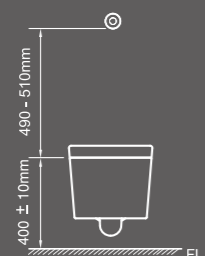

Bird Eye Sense Flush Valve

RESOURCEFUL FEATURES:

- Both Auto IR sensor and Wave sensor
- Able to set pre-flush volume timing at 8/16/24 hours via remote control
- After using the Wave sensor mode, Auto sensor resumes once user moves away from sensing range
- Wave sensor to activate immediate flushing
- Wave sensing is set to respond within 5cm
- Powered by AC and / or battery

AFSW104DBYR

Water Closet Bird Eye Sense Flush Valve

DIMENSION	: Ø50 x 6mm
MATERIAL	: Brass casting flush valve with stainless steel panel
WATER SUPPLY	: BSPT G 1"
POWER SUPPLY	: 220-240V AC 50/60 Hz
DISCHARGE VOLUME	: 3.5-6.0L Full Flush (adjustable)

AFS104DBYR

Water Closet Bird Eye Sense Flush Valve

DIMENSION	: Ø50 x 6mm
MATERIAL	: Brass casting flush valve with stainless steel panel
WATER SUPPLY	: BSPT G 1"
POWER SUPPLY	: 220-240V AC 50/60 Hz
DISCHARGE VOLUME	: 3.5-6.0L Full Flush (adjustable)

WATER CLOSET