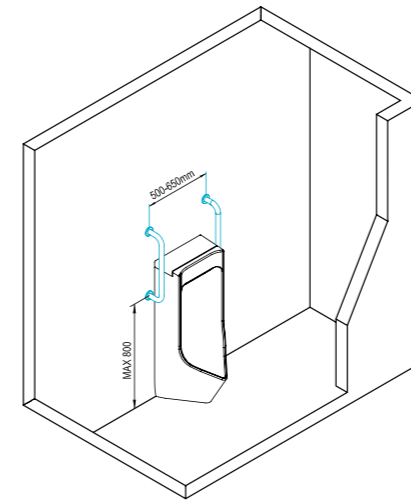

GB10146-H/N

Urinal Set Grab Bar

DIMENSION : Refer below drawing
MATERIAL : Stainless Steel 304/ Nylon Anti-Bacterial
FINISHING : S/S Hairline / Nylon Finish
COLOUR AVAILABLE : White, Yellow, Navy Blue & Apple Green (Nylon)

FINISHING AVAILABLE:

SUS 304
HAIRLINE

NYLON
ANTI-BACTERIAL

CONSIST OF:

GB600-H | GB600-N

2 Nos. Vertical Mounted Grab bar

DIMENSION : 600 x 120 x Ø32mm | 600 x 120 x Ø35mm
MATERIAL : Stainless Steel 304/ Nylon Anti-Bacterial
FINISHING : S/S Hairline / Nylon Finish
COLOUR AVAILABLE : White, Yellow, Navy Blue & Apple Green (Nylon)

NYLON GRAB BAR COLOUR OPTIONS:

WHITE

YELLOW

NAVY BLUE

APPLE GREEN

Compliance to BCA Barrier-Free Design