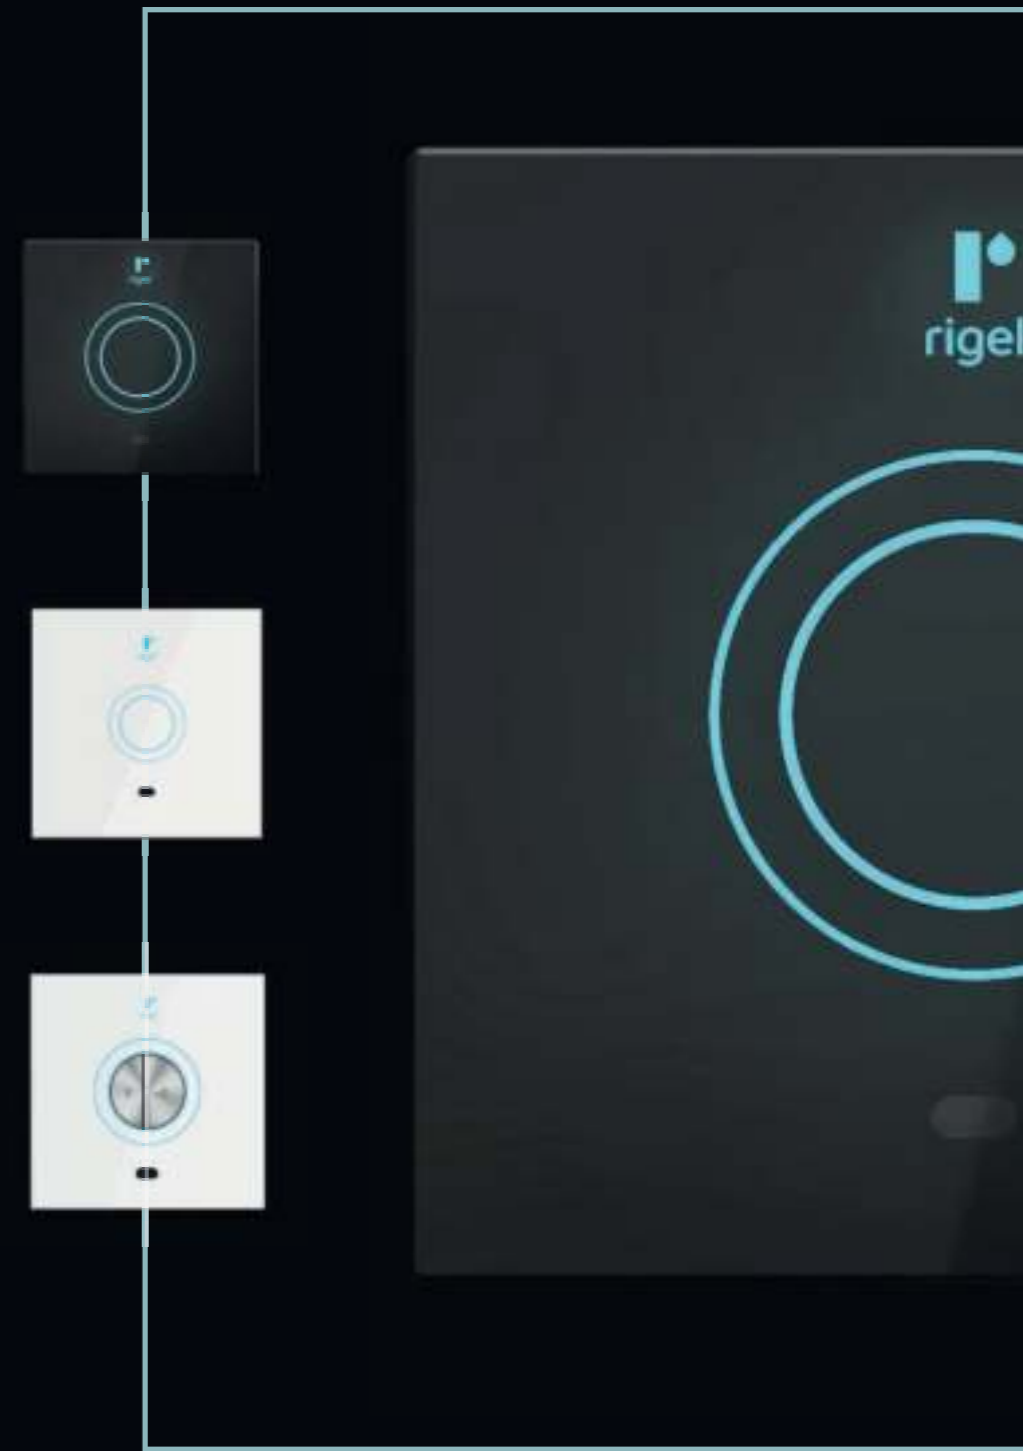

AFS101DGPWS3DF

WC Glass Sense Flush Valve - Duct Type
120 x 120mm

Colour Indicator Flushing Modes

Material : Brass casting flush valve with tempered glass panel
Water Supply : BSPT G 1"
Power Supply : 220-240V AC 50/60 Hz
Discharge Volume : 3.5-6.0 L/full flush