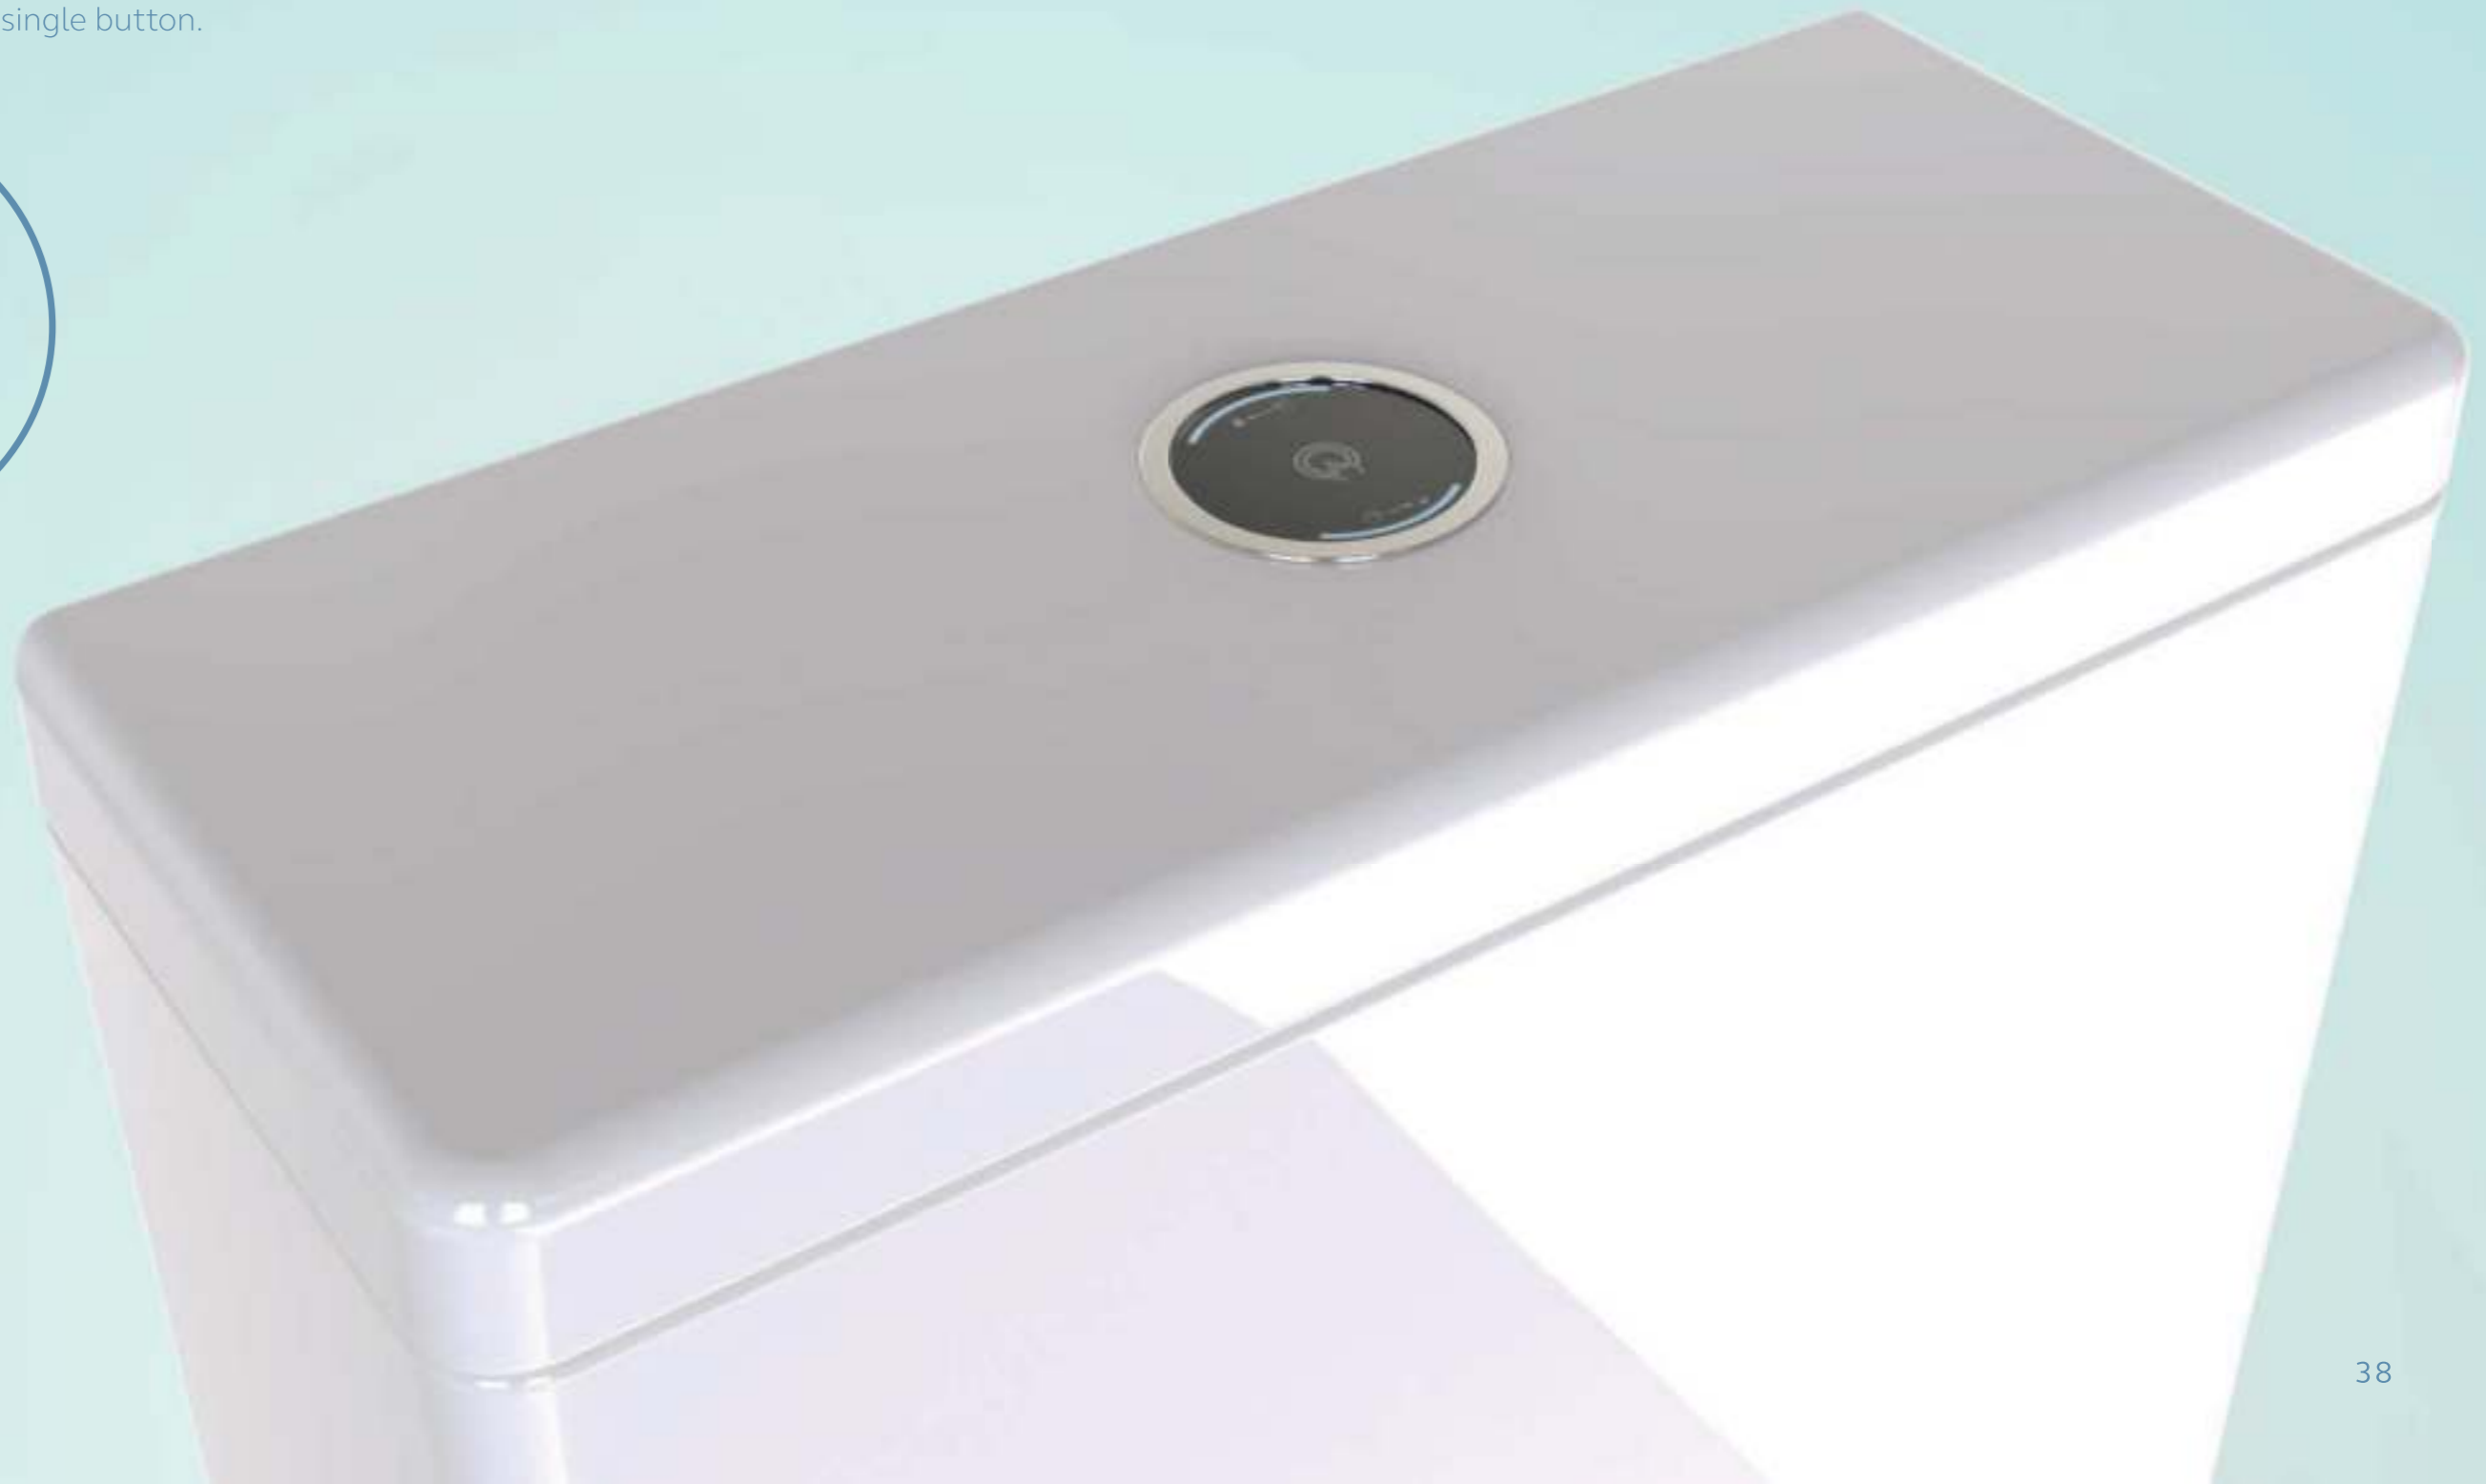

## Pinpoint accuracy.

Smartsense is precise and accurate, even to the fingertip.

# Wavesense

SustainableLiving

Wavesense offers gestural controlled flushing, adaptable to fit a large number of toilet models, giving you greater control over your flushing without having to press a single button.