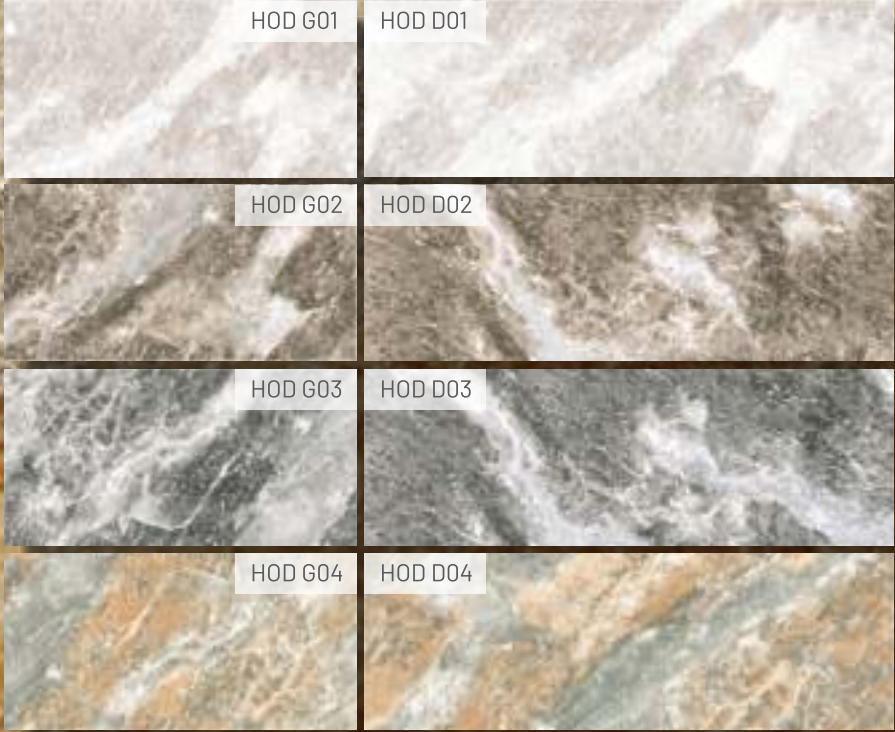

Lavar Volcano **HOD**

D01 / 300 x 600

Random Faces

Matt

FLOOR