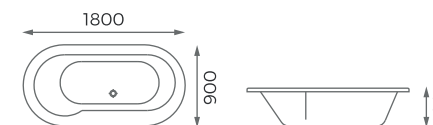

FLASH

1800 x 900 x 420 mm

BELLE

1850 x 950 x 470 mm