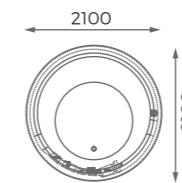

17 **THE CONNECT** SERIES

19 **SCULPTURE** SERIES

23 **CORNER** SERIES

27 **VARIETY** SERIES

NEW
ARRIVAL

BELLA
1200 x 720 x 850 mm

NEW
ARRIVAL

CARNIVAL 912
1900 x 1200 x 480 mm

NEW
ARRIVAL

AWA
2000 x 1500 x 550 mm
2100 x 1700 x 550 mm
2100 x 1500 x 550 mm

NEW
ARRIVAL

CORNER WATERFALL 1
1900 X 1250 x 610 mm

OVERFLOW

Series

LUZERN
2100 x 1500 x 450 mm.

LUZERN
Ø 2100 x 2100 x 450 mm.

LUZERN
2100 x 2100 x 450 mm.

SOAKING TUB

Series

H2O
Ø 1800 x 620 mm

H2O
2000 x 1100 x 620 mm

H2O
2000 x 1500 x 620 mm

WATERFALL

Series