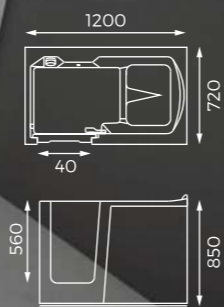

17 **THE CONNECT** SERIES

19 **SCULPTURE** SERIES

23 **CORNER** SERIES

27 **VARIETY** SERIES

NEW
ARRIVAL

BELLA
1200 x 720 x 850 mm

NEW
ARRIVAL

CARNIVAL 912
1900 x 1200 x 480 mm

NEW
ARRIVAL

AWA
2000 x 1500 x 550 mm
2100 x 1700 x 550 mm
2100 x 1500 x 550 mm

NEW
ARRIVAL

CORNER WATERFALL 1
1900 X 1250 x 610 mm

OVERFLOW

Series

LUZERN
2100 x 1500 x 450 mm.

LUZERN
Ø 2100 x 2100 x 450 mm.