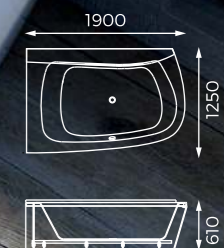

17 **THE CONNECT** SERIES

19 **SCULPTURE** SERIES

23 **CORNER** SERIES

27 **VARIETY** SERIES

NEW
ARRIVAL

BELLA
1200 x 720 x 850 mm

NEW
ARRIVAL

CARNIVAL 912
1900 x 1200 x 480 mm

NEW
ARRIVAL

AWA
2000 x 1500 x 550 mm
2100 x 1700 x 550 mm
2100 x 1500 x 550 mm

NEW
ARRIVAL

CORNER WATERFALL 1
1900 X 1250 x 610 mm

OVERFLOW

Series

LUZERN
2100 x 1500 x 450 mm.

LUZERN
Ø 2100 x 2100 x 450 mm.