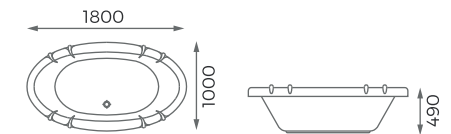

RADIUS
 1800 x 1800 x 500 mm

SELECT

1800 x 900 x 600 mm

SEASON

1850 x 900 x 470 mm

CANOVA

1800 x 1000 x 490 mm

FLASH