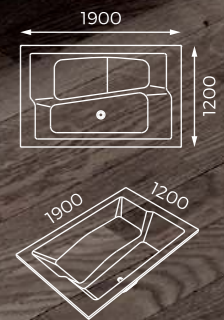

17 **THE CONNECT** SERIES

19 **SCULPTURE** SERIES

23 **CORNER** SERIES

27 **VARIETY** SERIES

NEW
ARRIVAL

BELLA
1200 x 720 x 850 mm

NEW
ARRIVAL

CARNIVAL 912
1900 x 1200 x 480 mm

NEW
ARRIVAL

AWA
2000 x 1500 x 550 mm
2100 x 1700 x 550 mm
2100 x 1500 x 550 mm

NEW
ARRIVAL

CORNER WATERFALL 1
1900 X 1250 x 610 mm

OVERFLOW

Series

LUZERN
2100 x 1500 x 450 mm.

LUZERN
Ø 2100 x 2100 x 450 mm.