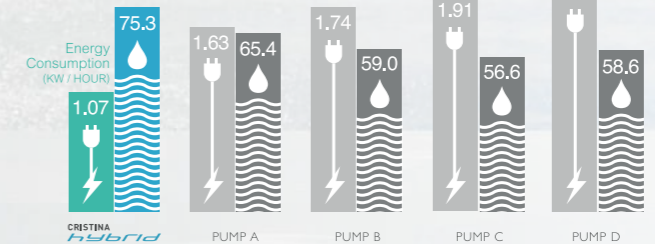

HIGH-END PERFORMANCE

Water Flow @ 5psi / 12 ft of head
(Gallons Per Minute)

WARMER LONGER

Cristina hybrid pump maintains constant water temperature

SOURCE : IAPMO - INTERNATIONAL ASSOCIATION OF PLUMBING AND MECHANICAL OFFICIALS