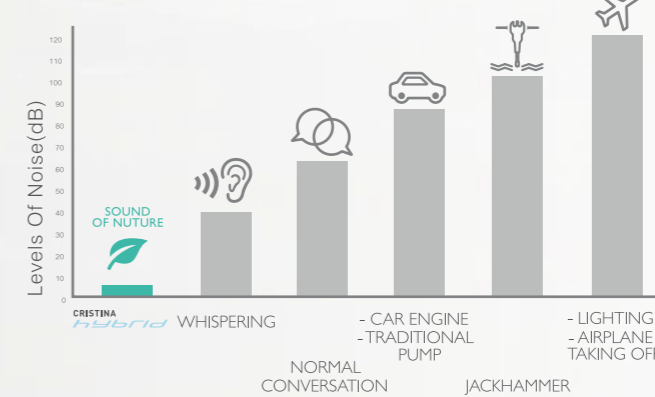

HIGH-END PERFORMANCE

Water Flow @ 5psi / 12 ft of head
(Gallons Per Minute)

WARMER LONGER

Cristina hybrid pump maintains constant water temperature

SOURCE : IAPMO - INTERNATIONAL ASSOCIATION OF PLUMBING AND MECHANICAL OFFICIALS