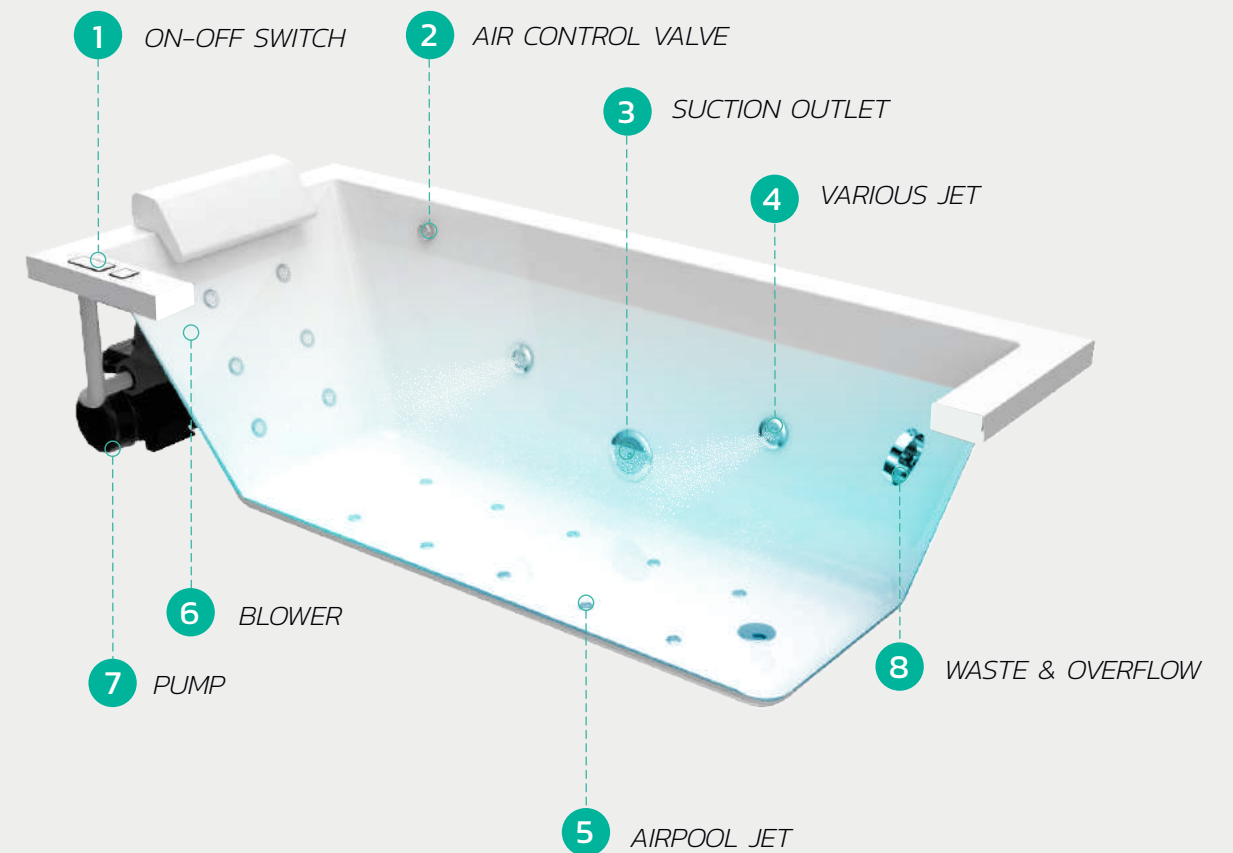

WHIRLPOOL & AIRPOOL SYSTEM

In CRISTINA whirlpools, you can do more than just bathing. Relax and take time to enjoy the therapeutic feeling of water, which soothes away. Most of our luxurious baths can be fitted with a Whirlpool, Airpool or whirlpool + Airpool so you needn't settle for just an ordinary bath. Inquire our showroom technician as to the unit of your choice, if it could be equipped with any kind system.

Bathtub
(BT)

Airpool System
(AP)

Whirlpool System
(WP)

Whirlpool & Airpool System
(WA)

CIRCUIT BREAKER

All our whirlpool baths are fitted with a dual circuit breaker, and a secure grounded earth for your protection

- UL listed 220 volt, 50Hz.
- Fully automated tripping
- Complete with a sensitivity rating 30 milliamperes.
- With only one tenth of a second trip.

1 ON-OFF SWITCH

- Conveniently located and completely waterproof.
- Designed with a low profile to please the eye
- With two diameters : 4.25 cm. ,6.5cm.

2 AIR CONTROL VALVE

- A standard fitment which allows you to adjust the air/water mixture, so it's just right for your own personal use.

3 SUCTION OUTLET

- Side mounted incorporating an anti vortex design
- ABS or chrome plate brass
- Component diameters : 9.5 cm. and 10.5 cm.