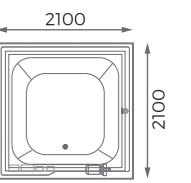

17 **THE CONNECT** SERIES

19 **SCULPTURE** SERIES

23 **CORNER** SERIES

27 **VARIETY** SERIES

NEW
ARRIVAL

BELLA
1200 x 720 x 850 mm

NEW
ARRIVAL

CARNIVAL 912
1900 x 1200 x 480 mm

NEW
ARRIVAL

AWA
2000 x 1500 x 550 mm
2100 x 1700 x 550 mm
2100 x 1500 x 550 mm

NEW
ARRIVAL

CORNER WATERFALL 1
1900 X 1250 x 610 mm

OVERFLOW

Series

LUZERN
2100 x 1500 x 450 mm.

LUZERN
Ø 2100 x 2100 x 450 mm.

LUZERN
2100 x 2100 x 450 mm.

SOAKING TUB

Series

H2O
Ø 1800 x 620 mm

H2O
2000 x 1100 x 620 mm

H2O
2000 x 1500 x 620 mm

WATERFALL

Series

**BEST
SELLER**

TAKIYU 190120

- 1700 x 1000 x 500 mm
- 1800 x 1100 x 500 mm
- 1900 x 1200 x 500 mm
- 1900 x 1400 x 500 mm
- 2000 x 1300 x 500 mm

TAKIYU 190100

- 1900 x 1000 x 500 mm

TAKIYU 180180
1800 x 1800 x 500 mm