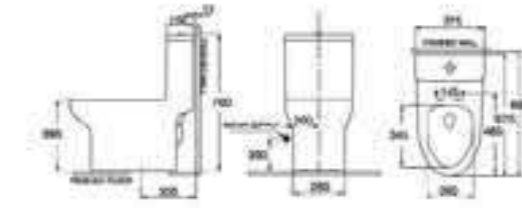

ROC ONE PIECE WC
ថង់ គុណភាពល្អបំផុត
SYN2025 00901