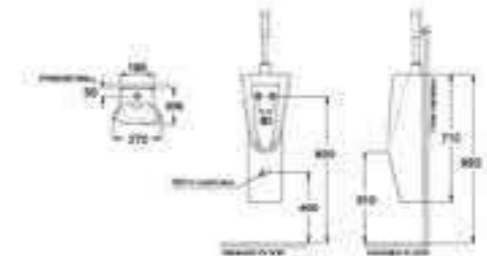

NAAN

NAAN TOP SPUD URINAL
รหัส: โฉมใหม่/รุ่นที่ 1
NM-7300/W1 (SVL23602100N01)
Designed by Ton