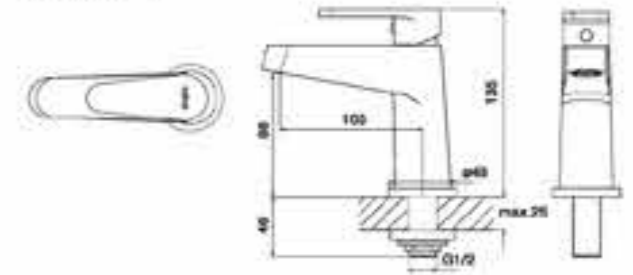

RUE

RUE COLD TAP
รุ่น : ฟังก์ชันน้ำเย็น
TVW60100100061