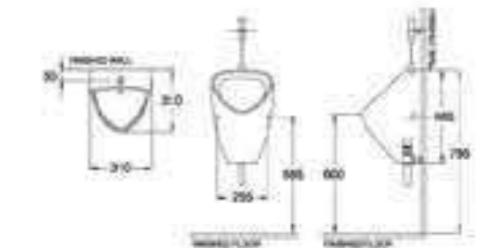

ORBIT TOP SPUD URINAL
รหัส: โฉมใหม่/รุ่นที่ 1
NM-7254/W1 (SVL22500100N01)

Faucets & Accessories

- Faucet
- Shower
- Paper Holder
- Soap Dish
- Shelf
- Towel Rail

Experience the soft, aerated stream flowing from the distinctly timeless Rue tap. Providing the best functionality in perfect form, Rue is the impeccable match to your washbasin.