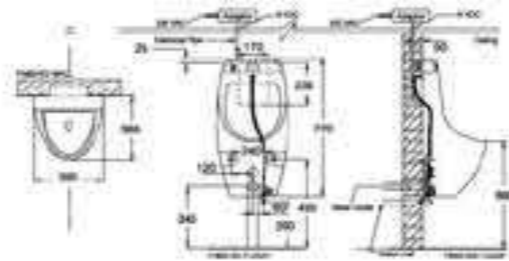

Urinal

Sensor

FAYE

BEST

FAYE URINAL SENSOR (INCLUDE SENSOR)
รหัส: โฉมใหม่/รุ่นที่ 5 พร้อมเซ็นเซอร์
NM-7397/W1-5 (SVL239030U1N01)