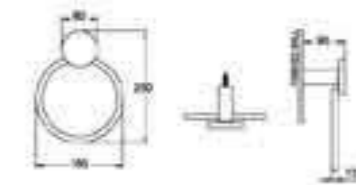

UNIVERSAL TOWEL RING
ឃ្លីបកំប៉ុន
NM-9430/W1-11 (SVQ2400001N01)

HOOK
ឃ្លីបកំប៉ុន
NM-9433/W1 (SVQ24301000N01)