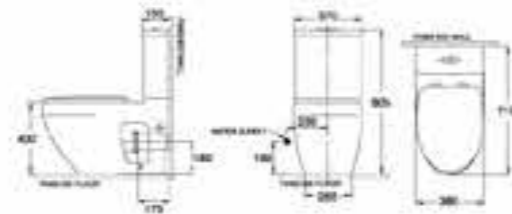

NAAN CLOSE-COUPLED WC (P-TRAP) (CLICK & CLEAN)
ឆ្នាំរចនា: ២០១៤ ឆ្នាំផលិត: ២០១៤ (P-Trap) (Click & Clean)
NM-2811/WT-860D-P (SVP2805000001)

NAAN CLOSE-COUPLED WC (P-TRAP) (SOFT CLOSE)
ឆ្នាំរចនា: ២០១៤ ឆ្នាំផលិត: ២០១៤ (P-Trap) (Soft)
SVP2805001001