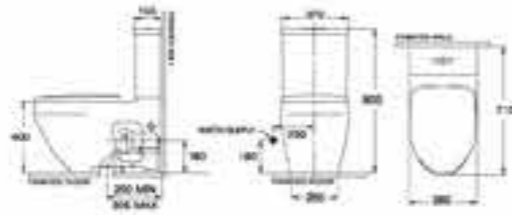

NAAN CLOSE-COUPLED WC (S-TRAP) (CLICK & CLEAN)
ឆ្នាំរចនា: ២០១៤ ឆ្នាំផលិត: ២០១៤ (S-Trap) (Click & Clean)
NM-2811/WT-860D (SVP2805000001)

NAAN CLOSE-COUPLED WC (S-TRAP) (SOFT CLOSE)
ឆ្នាំរចនា: ២០១៤ ឆ្នាំផលិត: ២០១៤ (S-Trap) (Soft)
SVP2805004001
Designed by Ton