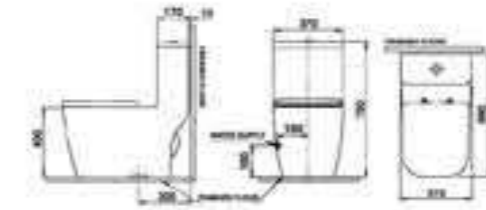

FAYE CUBE ONE PIECE WC
ថង់ គុណភាពល្អបំផុត
SYN201 025 00901