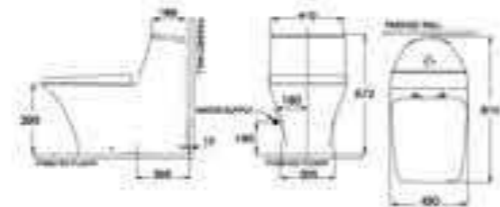

NICE ONE PIECE WC - WOODEN
ថង់ គុណភាពល្អបំផុត ម៉ាក
SYN25104 05401
Designed by Ton