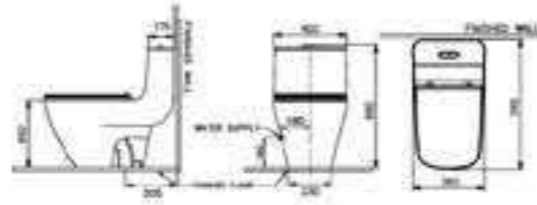

Water Closet

One Piece
Close-Coupled
Wall-Mounted
Floor-Standing
Flush Valve
Cover Plate
Concealed Cistern

Water Closet

One Piece

NEW CAPITAL

NEW CAPITAL ONE PIECE WC
 ថង់ មេដឹកនាំ - គុណភាពល្អបំផុត
 សម្រាប់ប្រើប្រាស់
 Designed by Ton