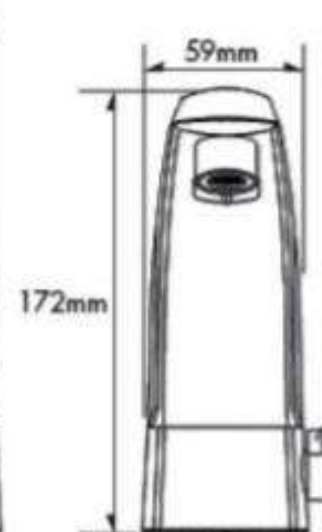

Product Specification

Overall Size (mm)

Cut Out Size (mm)

**Mã Hàng / Model : H5471MM**

Mô tả sản phẩm/ *Product Description*: Vòi cảm ứng nước lạnh

Nguồn\ *Power*: Lithium battery CR-P2 6V

Áp lực nước/ *Water pressure*: 0.1MPa ~ 0.7MPa

Lưu lượng/ *Flow* : 5L/min (0.4MPa)

Lớp mạ/ *Coating*: Nickel Chrome

Chất liệu/ *Material*: Đồng

Power	Lithium battery CR-P2 6V
Battery life	100 eyes per day - about 2 years
Sensor range	50~200mm from spout
Operative water pressure	0.1~0.7MPa
Volume of running water	5 litres over/minutes at 0.4MPa of water pressure
Operative room temperature	+0~50°C, not frozen
Operative water temperature	+1~71°C, not frozen
Individual package weight	About 1.6kg
Body weight (Excluding a battery)	About 1.1kg
External size	(H)133 X (W)59 X (D)158mm
Requires hole size at wash basin	ø25mm~ø28mm