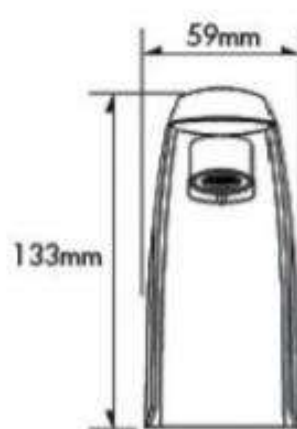

Product Specification

Overall Size (mm)

Cut Out Size (mm)

**Mã Hàng / Model : H5471MM**

Mô tả sản phẩm/ *Product Description*: Vòi cảm ứng nước lạnh

Nguồn\ *Power*: Lithium battery CR-P2 6V

Áp lực nước/ *Water pressure*: 0.1MPa ~ 0.7MPa

Lưu lượng/ *Flow* : 5L/min (0.4MPa)

Lớp mạ/ *Coating*: Nickel Chrome

Chất liệu/ *Material*: Đồng

Power	Lithium battery CR-P2 6V
Battery life	100 eyes per day - about 2 years
Sensor range	50~200mm from spout
Operative water pressure	0.1~0.7MPa
Volume of running water	5 litres over/minutes at 0.4MPa of water pressure
Operative room temperature	+0~50°C, not frozen
Operative water temperature	+1~71°C, not frozen
Individual package weight	About 1.6kg
Body weight (Excluding a battery)	About 1.1kg
External size	(H)133 X (W)59 X (D)158mm
Requires hole size at wash basin	ø25mm~ø28mm