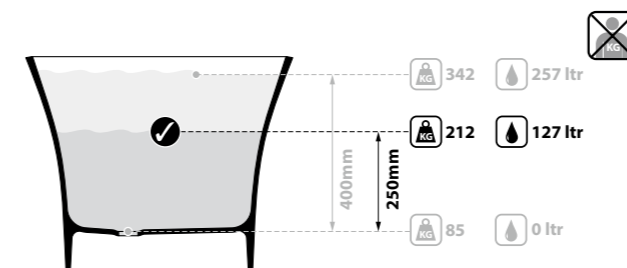

○ CNRAV-N-SW-NO

Massachusetts Code cUPC listing by IAPMO