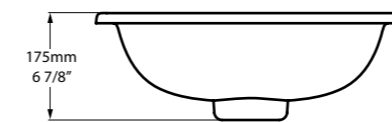

Pembroke 52

○ CNDU-PEM-52-IO

CE Massachusetts Code cUPC listing by IAPMO

Front View

Elegant rimmed basin with internal overflow. Features a special rim design that allows undermount or drop in installation into a countertop of choice. Designed by Meneghello Paoelli Associati.

○ CNDU-PEM-52-IO

Required Accessories

✓ CNK-22-xx / CNK-122-xx / CNK-24-xx / CNK-25-xx

SW rich in Volcanic Limestone