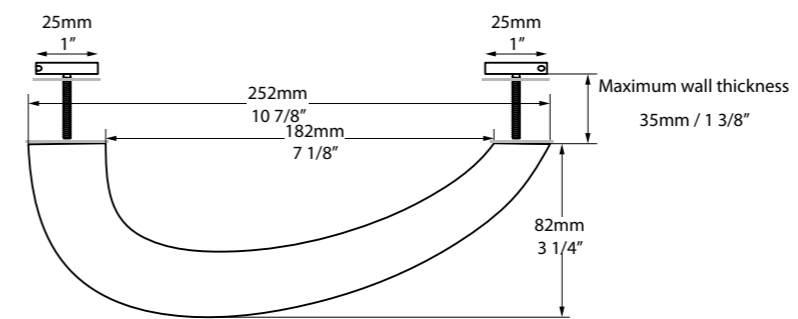

CNK-HAN01-PC

Top View

Side View