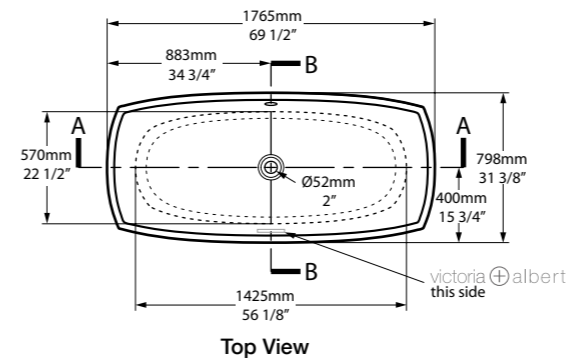

SW rich in Volcanic Limestone AN BK GR MB MW SG