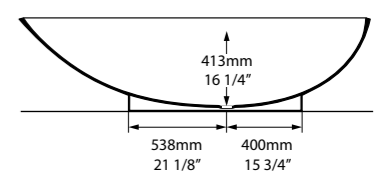

London, United Kingdom

Photography by: Darren Chung © Homes & Gardens

○ CNNAP-N-SW-NO CNNAP-N-xx-NO

CE Massachusetts Code cUPC listing by IAPMO

Section AA

SW rich in Volcanic Limestone AN BK GR MB MW SG