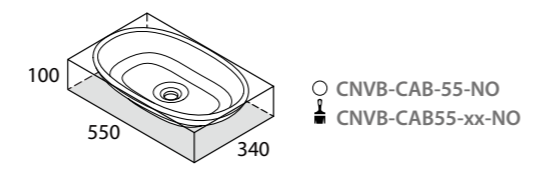

**SW**  rich in Volcanic Limestone  **AN** **BK** **GR** **MB** **MW** **SG** 

○ CNVB-CAB-55-NO   CNVB-CAB55-xx-NO 

  Massachusetts Code cUPC listing by IAPMO

Top View

Side View

Front View

Section AA

The Cabrits 55 basin is a low-slung, sophisticated basin featuring complex curves. Designed to complement the Cabrits bath. Available in 200 colour finishes.