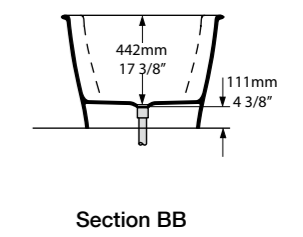

SW rich in Volcanic Limestone AN BK GR MB MW SG