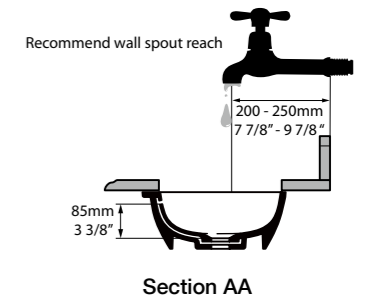

CNMET-61-QXX-N-PC CNMET-61-QXX-1THPC CNMET-61-QXX-3THPC

CE UPC Massachusetts Code Pending cUPC listing by IAPMO Pending

Tap holes can be drilled by installer

CNMET-61-QXX-N-PC
CNMET-61-QXX-1THPC
CNMET-61-QXX-3THPC

Quartz-topped washstand with an undermounted Kaali 46 basin.

- Choice of White, Black or Biscuit Quartz top;
- Removable upstand in same material finish;
- Option to order with or without tap holes;
- Two Polished Chrome legs with distinctive tee joint detailing;
- Towel rail and rack for storage;
- Wall anchors included.

CNMET-61-QXX-N-PC
CNMET-61-QXX-1THPC
CNMET-61-QXX-3THPC

Required Accessories

✓ CNK-22-xx / CNK-122-xx / CNK-24-xx / CNK-25-xx