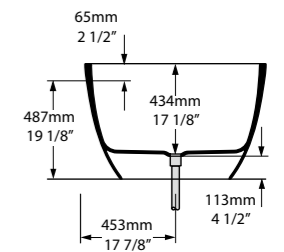

○ CNBA3-N-SW-NO

⚡ CNBA3-N-xx-NO

Section BB

Barcelona 3 follows the same design aesthetic as the Barcelona bath, but features a void space underneath for waste plumbing. Complemented by the Barcelona 48, Barcelona 55 or Barcelona 64 basins (page 168 – 173). Available in 200 colour finishes. Also see two other formats: Barcelona, without a void, or the more compact Barcelona 2.

○ CNBA3-N-SW-NO
⚡ CNBA3-N-xx-NO

Required Accessories

CNK-12-xx / CNK-36-xx