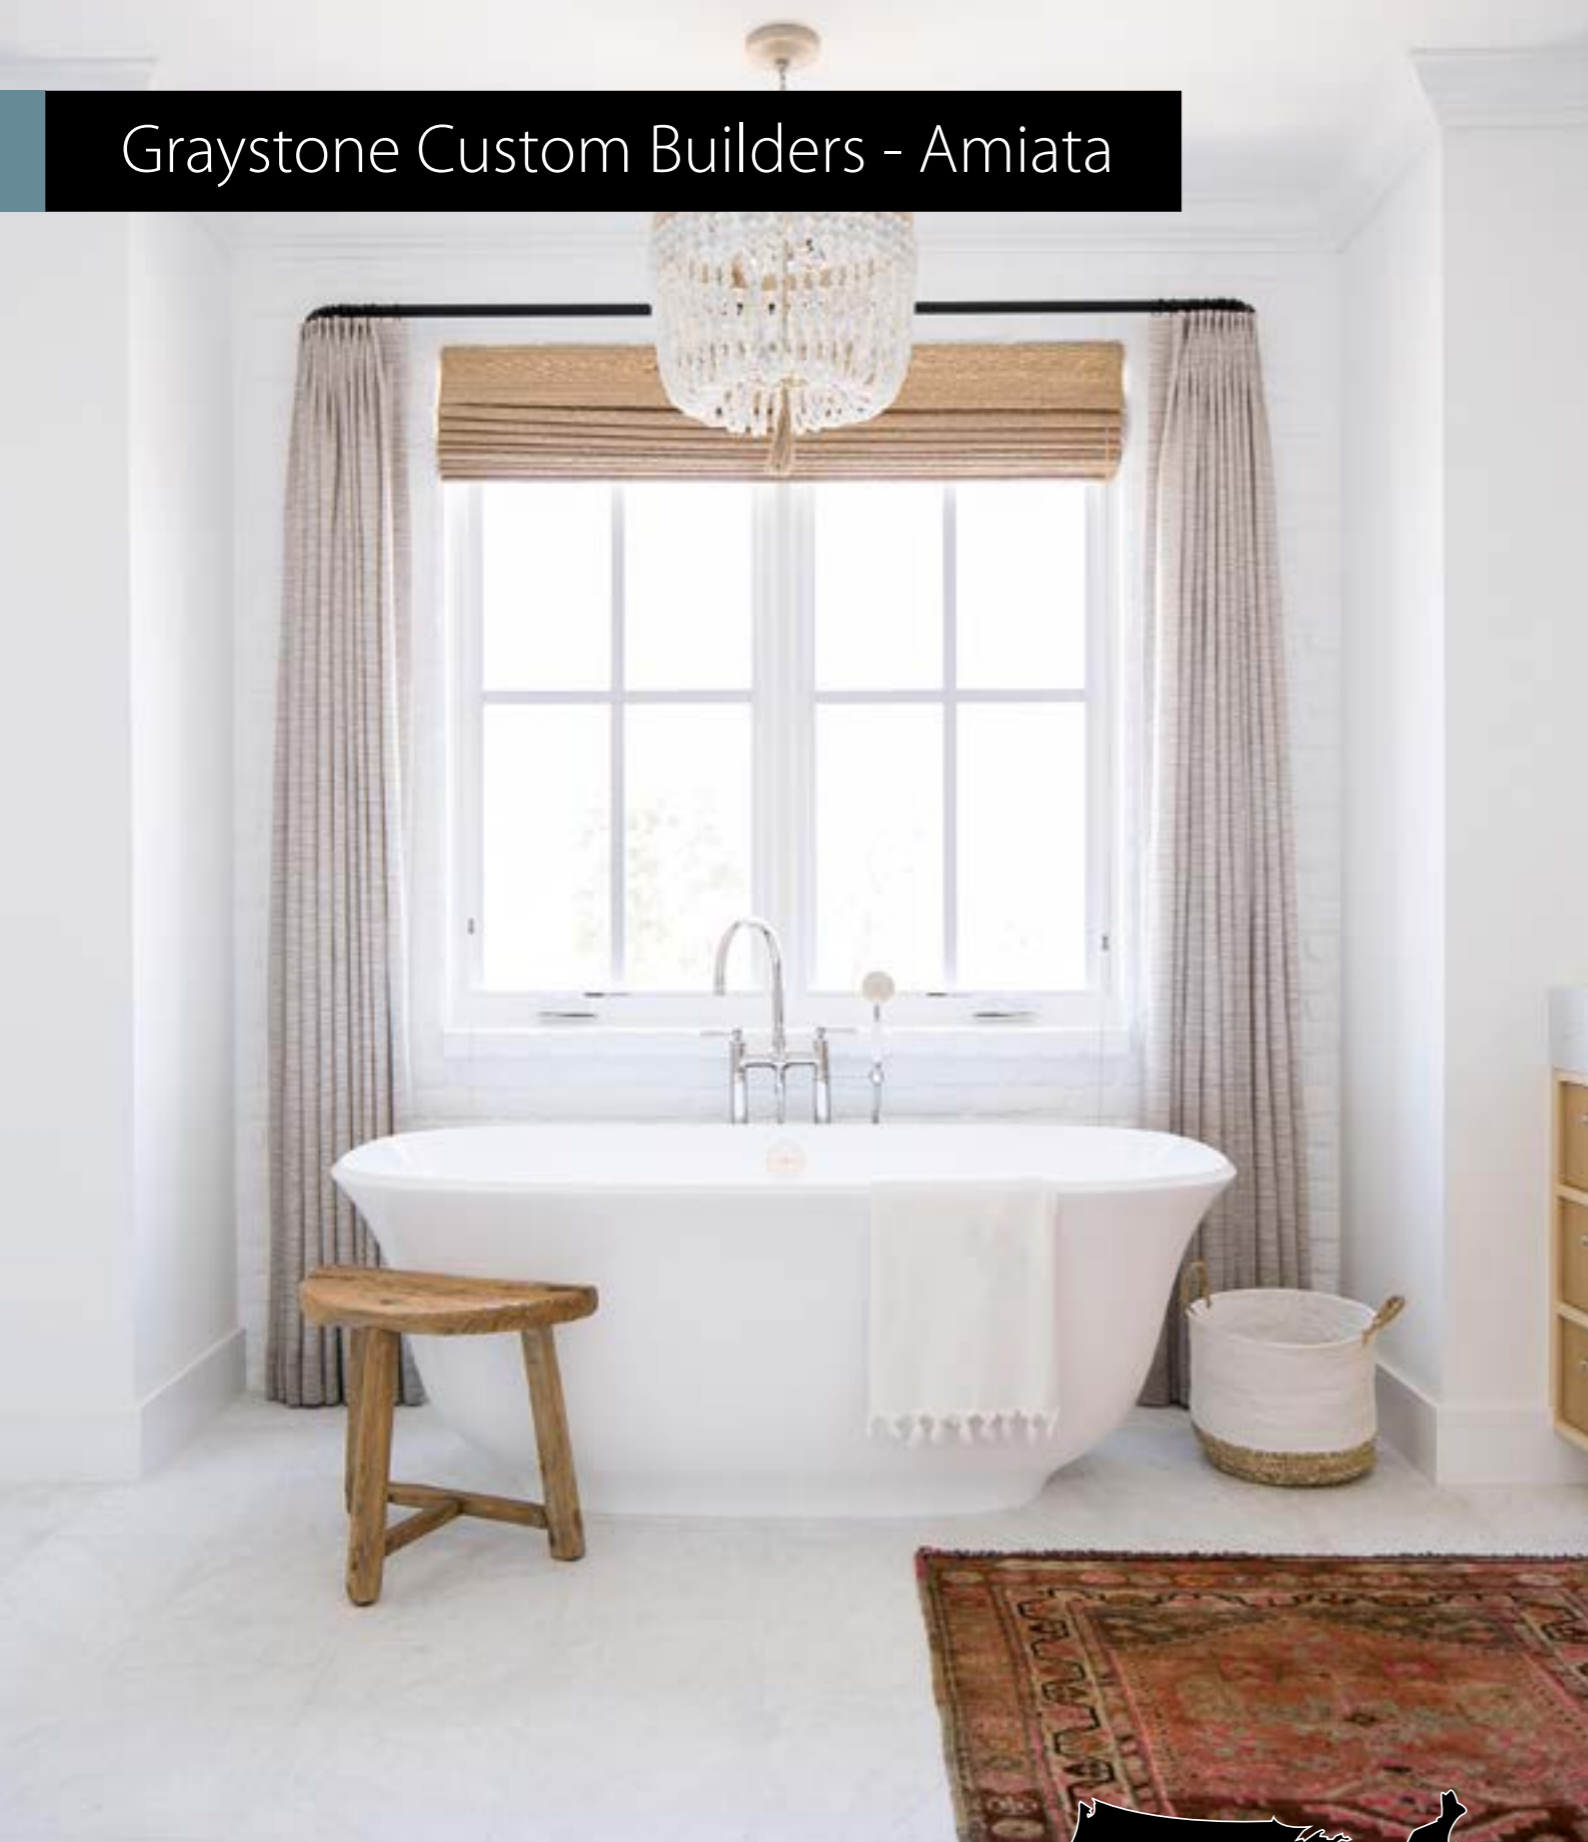

○ CNAMT-N-SW-NO  
■ CNAMT-N-xx-NO

65 280

Required Accessories

CNK-12-xx / CNK-36-xx / CNK-40-xx

Related products

Amiata 60  
Page 164

Lido Isle, California, USA

Photography by: Ryan Garvin