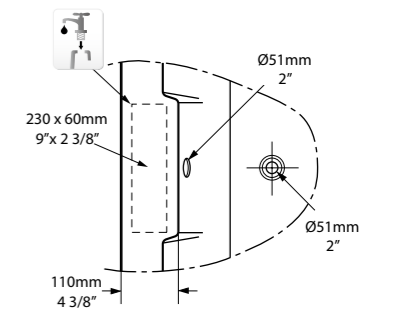

- Required Accessories**
-  57
  -  273
  - 
  - CNK-30-xx/ CNK-31-xx

Related products

-   **Lario 100 Solo**  
Page 204

Tap holes can be drilled by installer

○ CNCHE-N-SW-OF ⊙

⊙ CNCHE-N-xx-OF ⊙

Babylonstoren, Franschhoek, South Africa