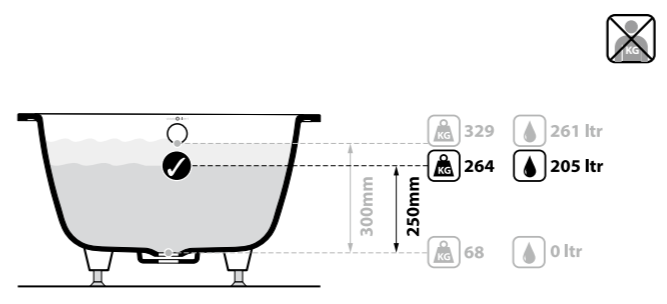

SW rich in Volcanic Limestone