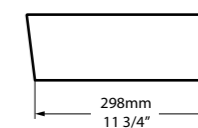

○ CNVB-EDG-45-NO ⚡ CNVB-EDG45-xx-NO

Massachusetts Code cUPC listing by IAPMO

Side View

Section AA

The Edge 45 is a compact basin with distinctive cubic styling. Perfectly paired with the Edge bath. Available in 200 colour finishes.

Required Accessories

CNK-22-xx / CNK-122-xx