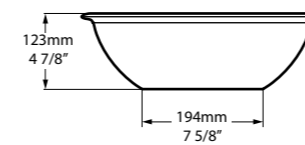

Newport Beach, California, USA

Photography by: Ryan Garvin

The Drayton 40 is a traditional countertop basin with subtle rim detailing. Designed to complement the Drayton freestanding bath. Available in 200 colour finishes.

○ CNVB-DRA-40-NO
■ CNVB-DRA40-xx-NO

Required Accessories

CNK-22-xx / CNK-122-xx

○ CNVB-DRA-40-NO ■ CNVB-DRA40-xx-NO

Massachusetts Code cUPC listing by IAPMO

Top View

Rim Detail

Front View