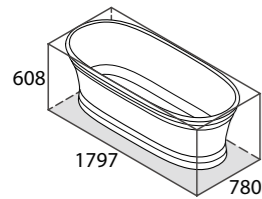

Worcester

Elegant, classical and refined. The Worcester takes its name from the ancient English Cathedral City and the South African town where the Victoria + Albert factory is situated. Featuring classically ribbed plinth and rim detailing originally found in stonework, it embodies a rich history suitable for many interiors. Features a void space underneath for waste plumbing. Available in 200 colour finishes.

○ CNWOR-N-SW-NO
■ CNWOR-N-xx-NO

92 325

Required Accessories

CNK-12-xx / CNK-36-xx / CNK-40-xx