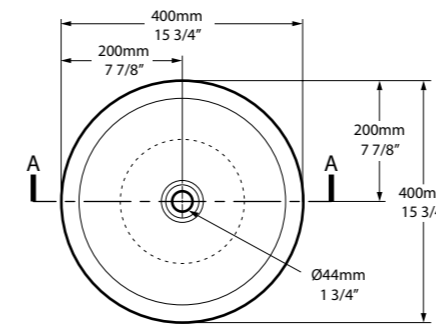

Photography by: Ryan Garvin

The Drayton 40 is a traditional countertop basin with subtle rim detailing. Designed to complement the Drayton freestanding bath. Available in 200 colour finishes.

○ CNVB-DRA-40-NO
■ CNVB-DRA40-xx-NO

Required Accessories

CNK-22-xx / CNK-122-xx

○ CNVB-DRA-40-NO ■ CNVB-DRA40-xx-NO

Massachusetts Code cUPC listing by IAPMO

Top View

Rim Detail