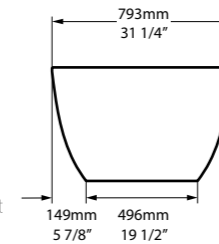

○ CINTER-N-SW-NO CINTER-N-xx-NO

CE Massachusetts Code
cUPC listing by IAPMO

Front View

rich in Volcanic Limestone