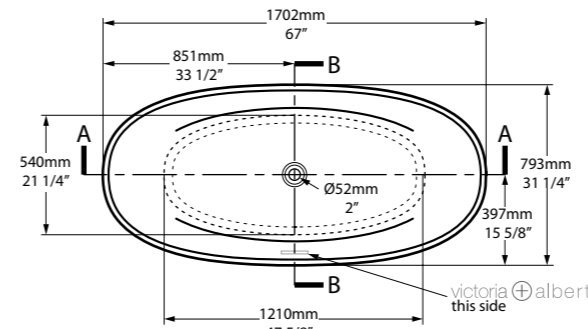

○ CINTER-N-SW-NO CINTER-N-xx-NO

CE Massachusetts Code
cUPC listing by IAPMO

Top View