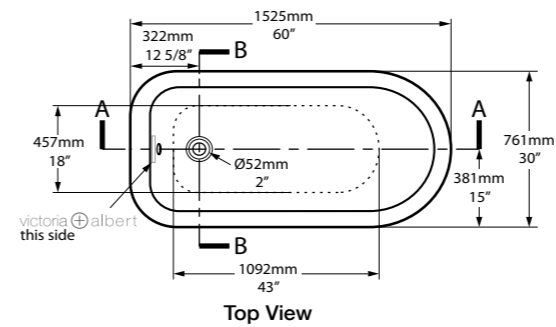

○ CNWES-N-SW-OF ☉ ⓘ CNWES-N-xx-OF ☉