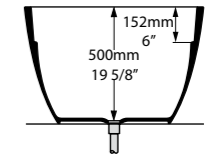

○ CINTER-N-SW-NO CINTER-N-xx-NO

CE Massachusetts Code
cUPC listing by IAPMO

Section BB

rich in Volcanic Limestone