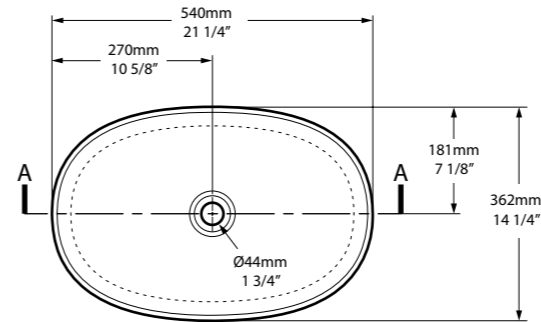

Top View

Section AA

The ios 54 is a rimless countertop basin designed to complement the ios bath. Also available in a larger size - see ios 80. Available in 200 colour finishes.