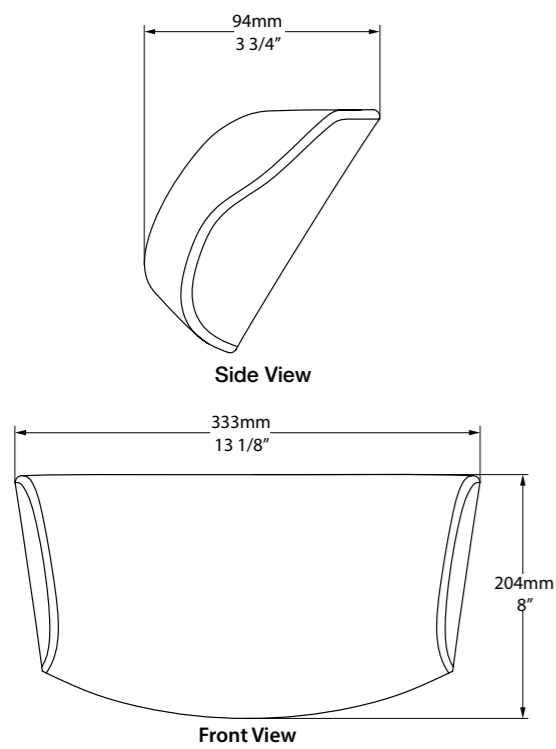

## Amalfi Headrest

Dedicated headrest - Black.

CNHR-AML-BK