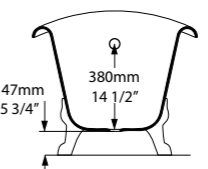

Section AA

Front View

Section BB

Rim Detail

 rich in Volcanic Limestone

Metal Feet

SW  rich in Volcanic Limestone

The perfect lines of this exquisitely designed slipper bath and its compact dimensions make it of particular appeal for smaller bathrooms - authentic Victorian style for your home. Available in 200 colour finishes. A range of metal foot finishes are available - see next page.