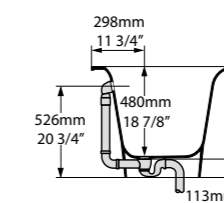

Front View

Section BB

Rim Detail

Tap holes can be drilled by installer

SW    Qc rich in Volcanic Limestone    AN    BK    GR    MB    MW    SG    [Color Selection Icon]

A beautifully crafted rimless freestanding bath with a low step-in height and subtle curves. The ergonomically designed compact bath makes a statement in the smallest bathrooms. Also offered in a larger format called Mozzano 2. Available in 200 colour finishes.