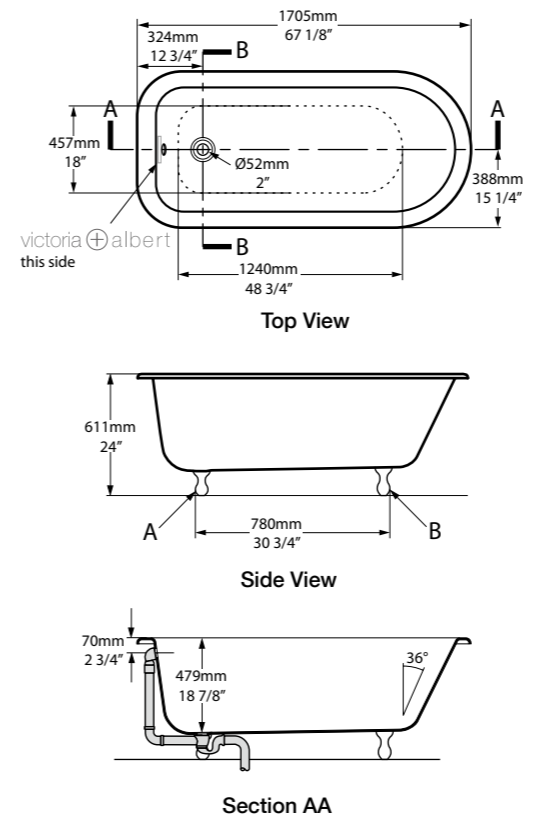

Photography by: Brigid Arnott © House Beautiful

rich in Volcanic Limestone

CNFT-HAM-SW CNFT-HAM-MW CNFT-HAM-MB CNFT-HAM-BK CNFT-HAM-AN CNFT-HAM-GR CNFT-HAM-SG
CNFT-HAM-WH CNFT-HAM-PC CNFT-HAM-PB CNFT-HAM-PN CNFT-HAM-BN

○ CNHAM-N-SW-OF ⊙   ⊕ CNHAM-N-xx-OF ⊙