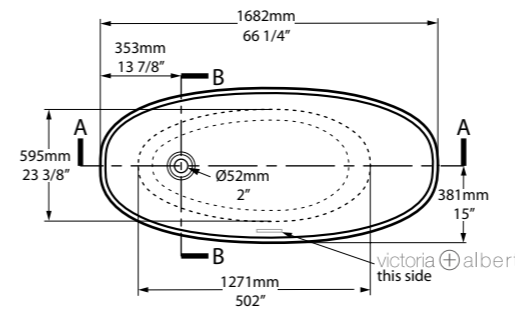

○ CNMO2-N-SW-NO

⌚ CNMO2-N-xx-NO

CE Massachusetts Code cUPC listing by IAPMO

Top View

Mozzano 2 follows the same design as the Mozzano bath but in a larger size. Features a void space underneath for waste plumbing. Available in 200 colour finishes.

○ CNMO2-N-SW-NO
⌚ CNMO2-N-xx-NO

Required Accessories

CNK-12-xx / CNK-36-xx