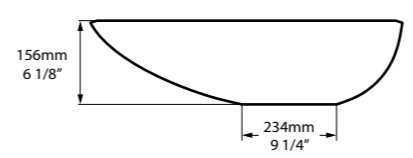

○ CNVB-NAP-57-NO

⚡ CNVB-NAP57-xx-NO

CE Massachusetts Code cUPC listing by IAPMO

Front View

The egg-shaped asymmetric Napoli 57 basin is a focal point in any bathroom. Designed to complement the Napoli freestanding bath. Available in 200 colour finishes.

Required Accessories
CNK-22-xx / CNK-122-xx

SW rich in Volcanic Limestone **AN** **BK** **GR** **MB** **MW** **SG**