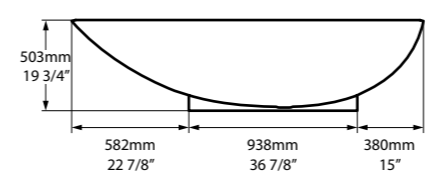

London, United Kingdom

Photography by: Darren Chung © Homes & Gardens

○ CNNAP-N-SW-NO CNNAP-N-xx-NO

CE Massachusetts Code cUPC listing by IAPMO

Side View

SW rich in Volcanic Limestone AN BK GR MB MW SG