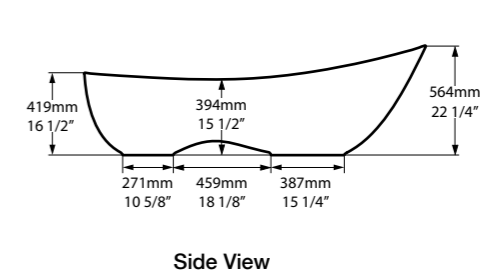

○ CNCAB-N-SW-NO

⚡ CNCAB-N-xx-NO

CE

Massachusetts Code
cUPC listing by IAPMO
Registered Design