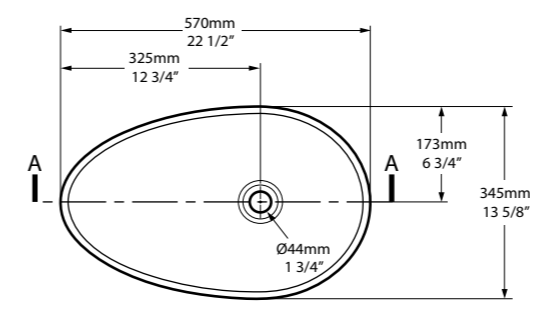

○ CNVB-NAP-57-NO

⚡ CNVB-NAP57-xx-NO

CE Massachusetts Code cUPC listing by IAPMO

Side View

The egg-shaped asymmetric Napoli 57 basin is a focal point in any bathroom. Designed to complement the Napoli freestanding bath. Available in 200 colour finishes.

Required Accessories
CNK-22-xx / CNK-122-xx

SW rich in Volcanic Limestone **AN** **BK** **GR** **MB** **MW** **SG**