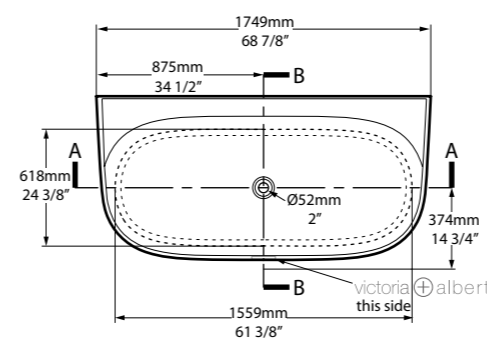

- CNELD-N-SW-NO
- CNELD-N-SW-OF

- ⦿ CNELD-N-xx-NO
- ⦿ CNELD-N-xx-OF

Massachusetts Code
cUPC listing by IAPMO

Tap holes can be drilled by installer

Top View