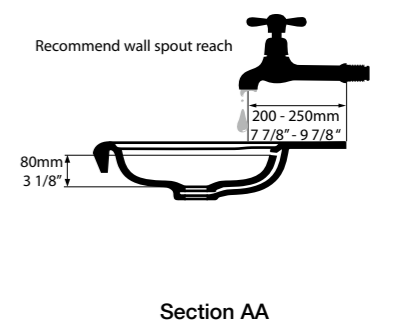

CNMET-100-N-PC-IO CNMET-100-1TH-PCIO CNMET-100-3TH-PCIO