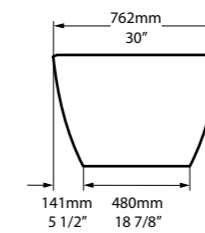

○ CNMO2-N-SW-NO

⌚ CNMO2-N-xx-NO

CE Massachusetts Code cUPC listing by IAPMO

Front View

Mozzano 2 follows the same design as the Mozzano bath but in a larger size. Features a void space underneath for waste plumbing. Available in 200 colour finishes.

○ CNMO2-N-SW-NO
⌚ CNMO2-N-xx-NO

Required Accessories

CNK-12-xx / CNK-36-xx