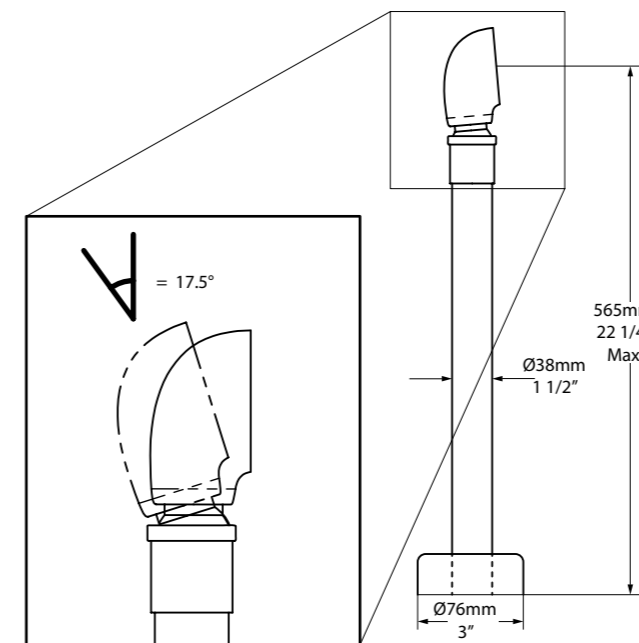

**Kit 12**

Universal waste kit for baths without overflow hole.  
Flush fitting 'captive' plug.

CNK-12-xx

**Kit 17**

Special bath waste kit. For baths without a  
pre-drilled overflow.

CNK-17-xx

**Kit 30**

Modern 'push control' plug waste kit for baths with overflow hole.