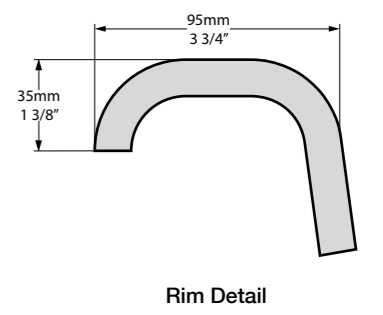

Tap holes can be drilled by installer
可按需现场钻取龙头孔位