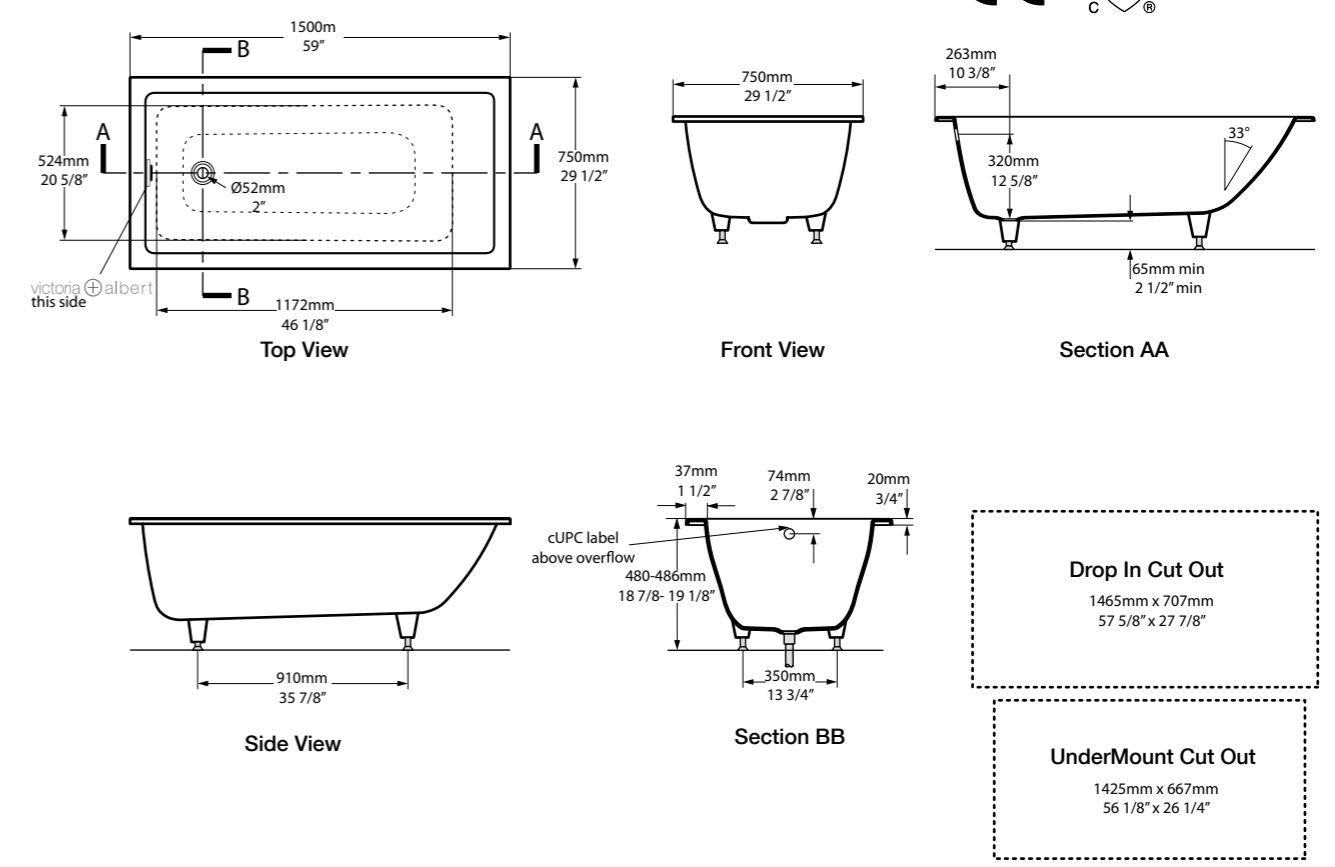

Kaldera 4

○ CNKAL4NSWOF ☉

CE Massachusetts Code cUPC listing by IAPMO