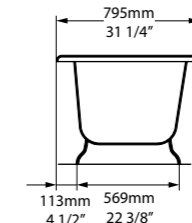

East Hampton, New York, USA

Photography by: Raquel Langworthy

○ CNYOR-N-SW-OF + CNYOR-B-SW ⊗ ⊕ CNYOR-N-xx-OF + CNYOR-B-xx ⊗

Massachusetts Code
cUPC listing by IAPMO

Front View

Tap holes can be drilled by installer