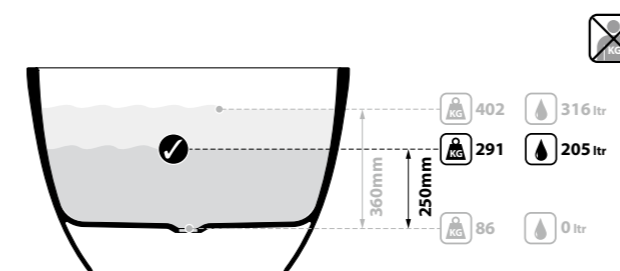

○ CNBA2-N-SW-NO

⚡ CNBA2-N-xx-NO

CE Massachusetts Code cUPC listing by IAPMO

Barcelona 2 follows the same design aesthetic as the popular Barcelona bath, but with more compact dimensions. The bath also features a void space underneath for waste plumbing. Complemented by the Barcelona 48, Barcelona 55 or Barcelona 64 basins (page 168–173). Available in 200 colour finishes.

Also see two larger formats; Barcelona, or Barcelona 3, which features a void.

Required Accessories

86 316 CNK-12-xx / CNK-36-xx

SW rich in Volcanic Limestone

AN BK GR MB MW SG