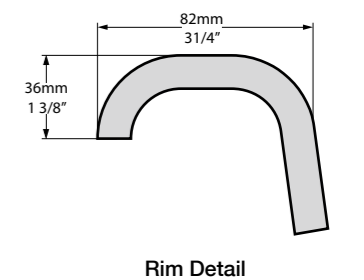

Tap holes can be drilled by installer

○ CNCHE-N-SW-OF ⊙

⊙ CNCHE-N-xx-OF ⊙