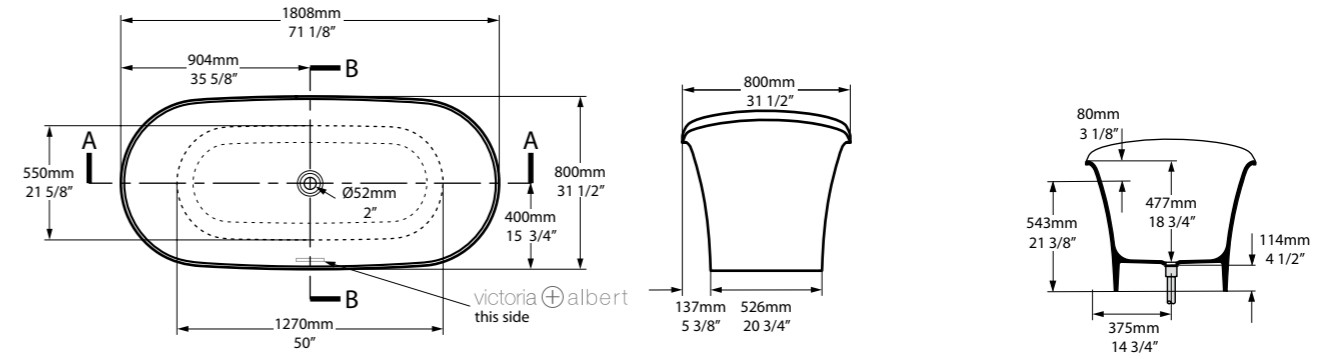

○ CNTOU-N-SW-NO CNTOU-N-xx-NO

Massachusetts Code
cUPC listing by IAPMO