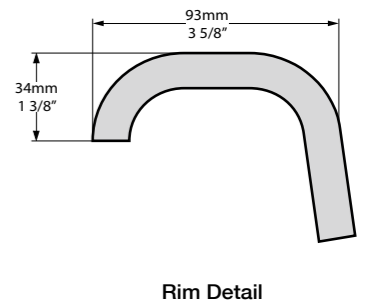

CE Massachusetts Code cUPC listing by IAPMO

Tap holes can be drilled by installer