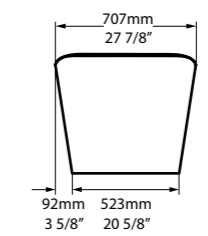

○ CNTRV-N-SW-NO

⚡ CNTRV-N-xx-NO

CE Massachusetts Code
cUPC listing by IAPMO

Front View

- rich in Volcanic Limestone