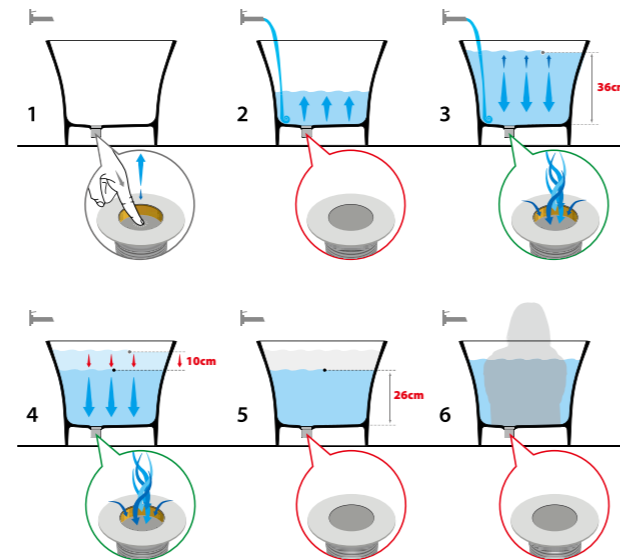

## Intelli Waste

Based on the patented technology of our popular Kit 40 intelli-waste, we introduce the Kit 36 to our collection for 2018. Both bathtub drains work just like a normal 'click-clack' waste, however, if the maximum safe depth of water is reached (circa 36cm for the Kit 36 and 40cm for the Kit 40) then patented technology within the unit triggers the plug to open, helping to avoid a flood. Once the tap is turned off, the intelli-waste allows the bath to empty to approximately 26cm (30cm for the Kit 40) and then automatically reseals, allowing the bather to enjoy a deep soak. Perfect for hotel applications or homes with children.