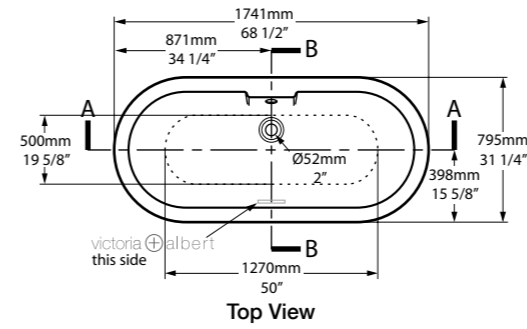

○ CNYOR-N-SW-OF + CNYOR-B-SW ⊗ ⊕ CNYOR-N-xx-OF + CNYOR-B-xx ⊗

Massachusetts Code
cUPC listing by IAPMO

Tap holes can be drilled by installer