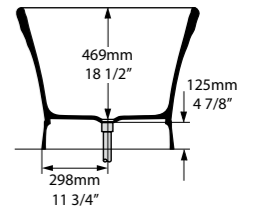

Sydney, New South Wales, Australia

Photography by: Maree Homer

○ CNWOR-N-SW-NO   ♣ CNWOR-N-xx-NO

CE Massachusetts Code
cUPC listing by IAPMO

Section BB

SW rich in Volcanic Limestone