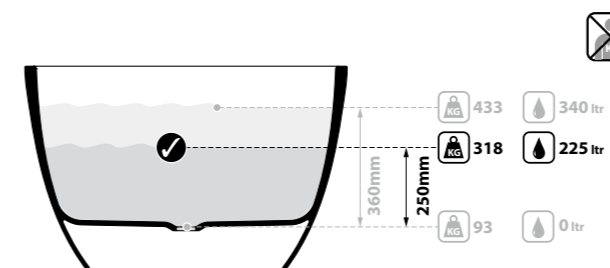

○ CNBA3-N-SW-NO

⚡ CNBA3-N-xx-NO

Barcelona 3 follows the same design aesthetic as the Barcelona bath, but features a void space underneath for waste plumbing. Complemented by the Barcelona 48, Barcelona 55 or Barcelona 64 basins (page 168 – 173). Available in 200 colour finishes. Also see two other formats: Barcelona, without a void, or the more compact Barcelona 2.

○ CNBA3-N-SW-NO
⚡ CNBA3-N-xx-NO

Required Accessories

CNK-12-xx / CNK-36-xx