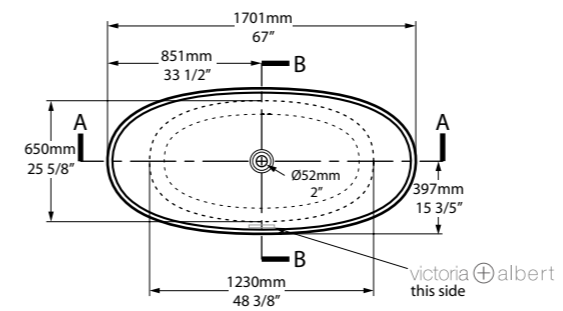

○ CNINN-N-SW-NO

⌚ CNINN-N-xx-NO

CE Massachusetts Code
cUPC listing by IAPMO

Top View