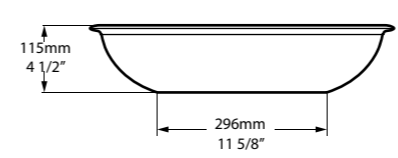

○ CNVB-RAD-51-NO

⚡ CNVB-RAD51-xx-NO

CE Massachusetts Code cUPC listing by IAPMO

Front View

The Radford 51 is a traditional countertop basin with subtle rim detailing. Designed to complement the Radford freestanding bath. Available in 200 colour finishes.

○ CNVB-RAD-51-NO
⚡ CNVB-RAD51-xx-NO

Required Accessories
CNK-22-xx / CNK-122-xx

SW rich in Volcanic Limestone