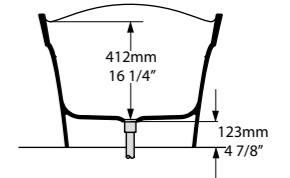

- CNPES-N-SW-NO
- CNPES-N-xx-NO

77 289

**Required Accessories**

- CNK-12-xx / CNK-36-xx

○ CNPES-N-SW-NO     ↓ CNPES-N-xx-NO 

**CE**  Massachusetts Code  
cUPC listing by IAPMO  
Registered Design

Top View

Front View