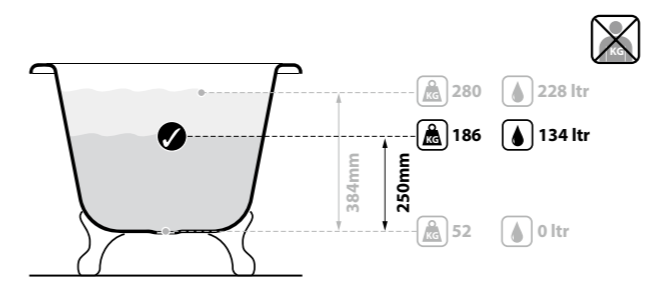

CE   UPC Massachusetts Code cUPC listing by IAPMO