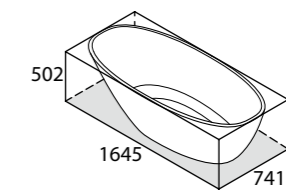

Front View

Section BB

Rim Detail

Tap holes can be drilled by installer

SW    Qc rich in Volcanic Limestone    AN    BK    GR    MB    MW    SG    [Color Selection Icon]

A beautifully crafted rimless freestanding bath with a low step-in height and subtle curves. The ergonomically designed compact bath makes a statement in the smallest bathrooms. Also offered in a larger format called Mozzano 2. Available in 200 colour finishes.