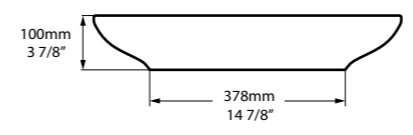

**SW**  rich in Volcanic Limestone  **AN** **BK** **GR** **MB** **MW** **SG** 

○ CNVB-CAB-55-NO   CNVB-CAB55-xx-NO 

  Massachusetts Code cUPC listing by IAPMO

Top View

Side View

Front View

Section AA

The Cabrits 55 basin is a low-slung, sophisticated basin featuring complex curves. Designed to complement the Cabrits bath. Available in 200 colour finishes.