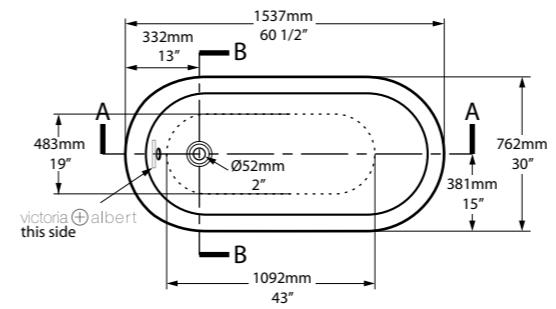

○ CNSHR-N-SW-OF ☉   ⚙️ CNSHR-N-xx-OF ☉

CE   UPC   Massachusetts Code cUPC listing by IAPMO

Tap holes can be drilled by installer
可按需现场钻取龙头孔位

Qc rich in Volcanic Limestone

- CNFT-SHR-SW
- CNFT-SHR-MW
- CNFT-SHR-MB
- CNFT-SHR-BK
- CNFT-SHR-AN
- CNFT-SHR-GR
- CNFT-SHR-SG
- CNFT-SHR-WH
- CNFT-SHR-PC
- CNFT-SHR-PB
- CNFT-SHR-PN
- CNFT-SHR-BN

Metal Feet

- SW
- Qc rich in Volcanic Limestone
- AN
- BK
- GR
- MB
- MW
- SG