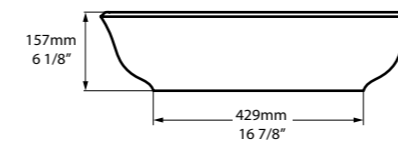

Amiata 60

○ CNVB-AMT-60-NO ⚠ CNVB-AMT60-xx-NO

CE Massachusetts Code cUPC listing by IAPMO

Top View

Front View

reddot award 2015 winner

The Amiata 60 is a generously sized countertop basin, designed to complement the Amiata freestanding bath. Designed by Meneghello Paoletti Associati. Available in 200 colour finishes.

○ CNVB-AMT-60-NO
⚠ CNVB-AMT60-xx-NO

Required Accessories

CNK-22-xx / CNK-122-xx