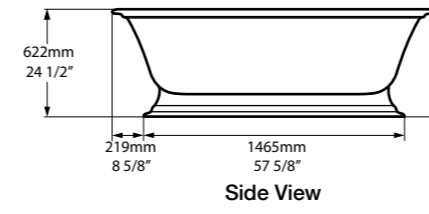

○ CNRAD-N-SW-OF + CNELW-B-SW © † CNRAD-N-xx-OF + CNELW-B-xx ©

CE Massachusetts Code cUPC listing by IAPMO Registered Design