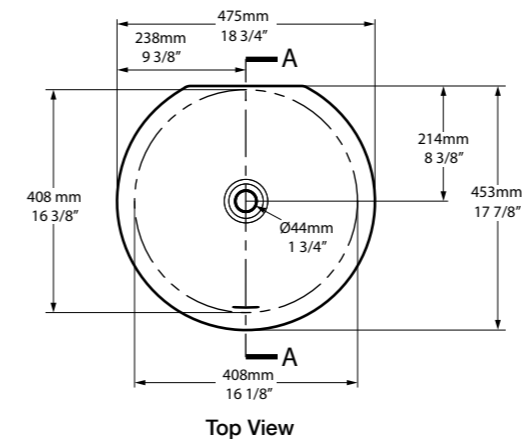

Side View

Front View

Section AA

Round in shape, the new Kaali 48 basin is well suited to contemporary or traditional bathrooms. Like all models in the Kaali collection, it is designed for undermount applications and features an internal overflow.

Required Accessories

CNK-24-xx / CNK-25-xx