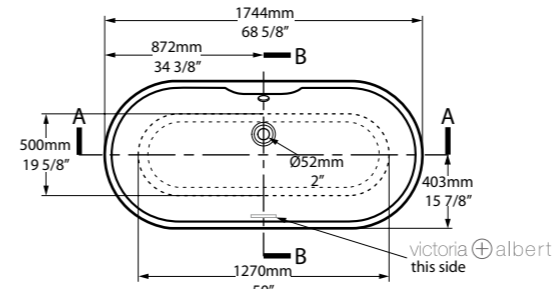

○ CNMON-N-SW-OF ☑   ⚠ CNMON-N-xx-OF ☑

CE   UPC   Massachusetts Code

Top View