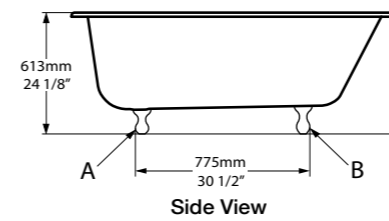

○ CNWES-N-SW-OF ☉ ⓘ CNWES-N-xx-OF ☉