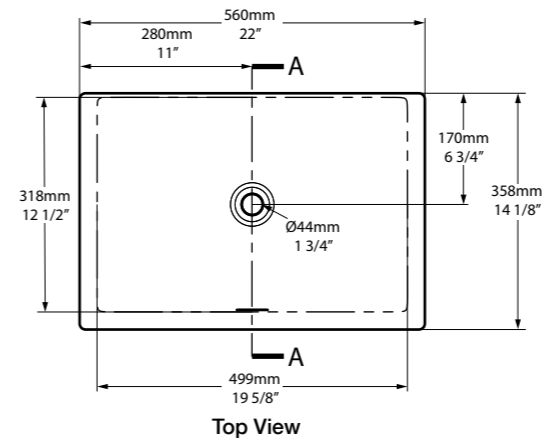

Kaldera 56

○ CNUBKA56IO

CE Massachusetts Code cUPC listing by IAPMO

The Kaldera 56 is a simple rectangular basin designed to match the Kaldera built-in bath collection. Suitable for undermount installation, the kaldera 56 features an internal overflow and is also available in a larger size - see Kaldera 62.

○ CNUBKA56IO
5kg

Required Accessories

CNK-24-xx / CNK-25-xx

rich in Volcanic Limestone