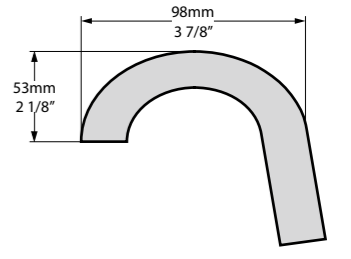

Section AA

Front View

Section BB

Rim Detail

 rich in Volcanic Limestone

Metal Feet

SW  rich in Volcanic Limestone

The perfect lines of this exquisitely designed slipper bath and its compact dimensions make it of particular appeal for smaller bathrooms - authentic Victorian style for your home. Available in 200 colour finishes. A range of metal foot finishes are available - see next page.