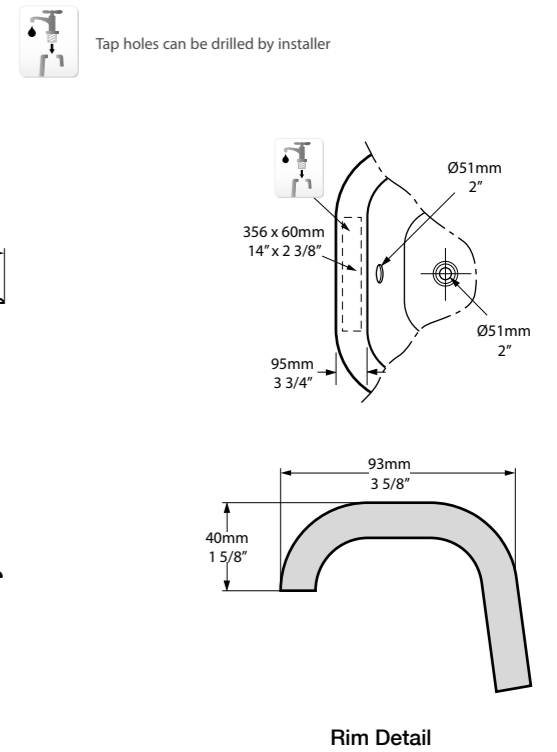

CE   UPC Massachusetts Code cUPC listing by IAPMO