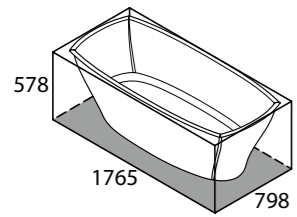

# Pembroke

Named after the birthplace of England's first Tudor king, the Pembroke evokes a regal elegance, accented by crisp corners and a neat rim. Deep and dual ended, the bathtub provides a luxurious soaking experience. Features a void space underneath for waste plumbing. Designed by Meneghello Paoletti Associati. Complemented by the Pembroke 52 basin (page 210). Available in 200 colour finishes.