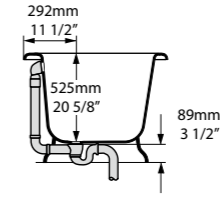

Section BB

Tap holes can be drilled by installer