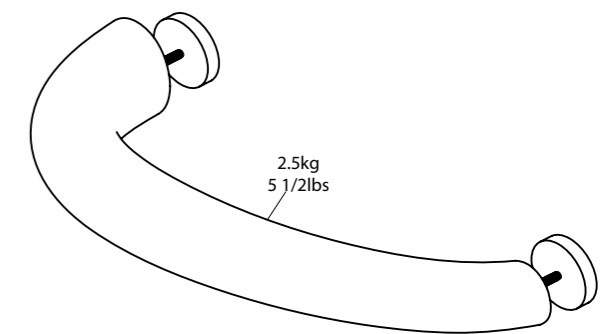

Amalfi Headrest

Dedicated headrest - Black.

CNHR-AML-BK

Napoli Headrest

Dedicated headrest - Black.

CNHR-NAP-BK

Handles

Set of two handles.

CNK-HAN01-PC

Top View

Side View