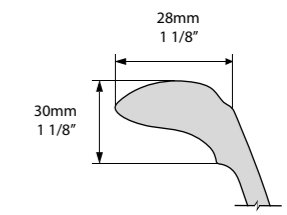

○ CNVB-RAD-51-NO

⚡ CNVB-RAD51-xx-NO

CE Massachusetts Code cUPC listing by IAPMO

Rim Detail

The Radford 51 is a traditional countertop basin with subtle rim detailing. Designed to complement the Radford freestanding bath. Available in 200 colour finishes.

○ CNVB-RAD-51-NO
⚡ CNVB-RAD51-xx-NO

Required Accessories
CNK-22-xx / CNK-122-xx

SW rich in Volcanic Limestone