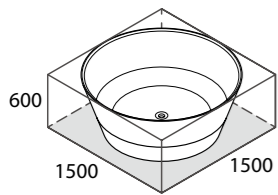

Taizu is our first collaboration with renowned Hong Kong based designer Steve Leung, who is known for using Asian influences in his designs.

The opulent circular bath has been inspired by the fine porcelain designs of the Song Dynasty. The gently sloping sides are softened by a chamfered edge and sculpted detail at the base. With a diameter of 1500mm, Taizu is a spa-style centrepiece that is at home in the most luxurious bathrooms.

Available in six standard exterior paint finishes, or explore our spectrum of new RAL colors in gloss or matt finishes.

○ CNTAINSWNO
■ CNTAINxxNO

Required Accessories

✓ CNK-12-xx / CNK-36-xx / CNK-40-xx