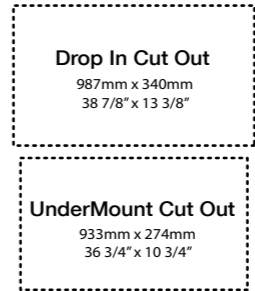

Rossendale 107

○ CNDU-ROS-107-IO

CE Massachusetts Code cUPC listing by IAPMO

Side View

Front View

A long, shallow basin that can be dropped in or undermounted. Features an internal overflow. Available in three sizes - see also Rossendale 91 and Rossendale 122.

Required Accessories

✓ CNK-22-xx / CNK-122-xx / CNK-24-xx / CNK-25-xx

SW rich in Volcanic Limestone