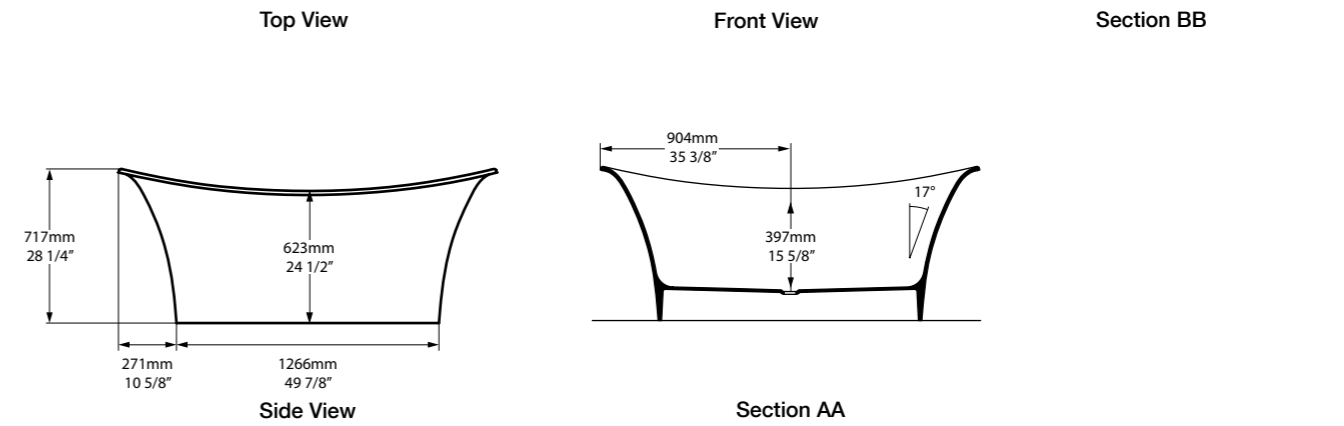

○ CNTOU-N-SW-NO CNTOU-N-xx-NO

Massachusetts Code
cUPC listing by IAPMO