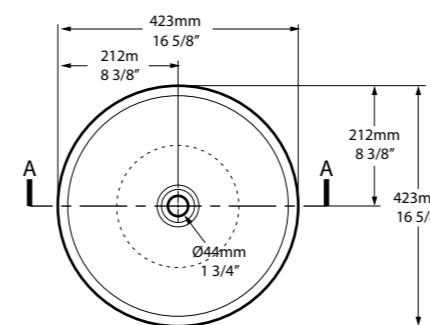

○ CNVB-MAU-42-NO

⌚ CNVB-MAU42-xx-NO

Massachusetts Code cUPC listing by IAPMO

Top View