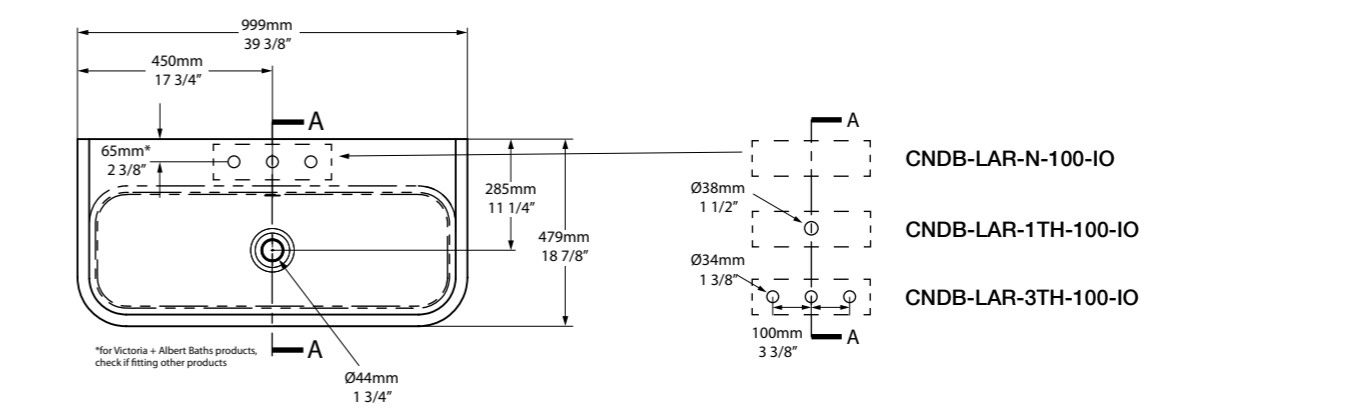

○ CNDB-LAR-N-100-IO CNDB-LAR-1TH-100IO CNDB-LAR-3TH-100IO Massachusetts Code cUPC listing by IAPMO