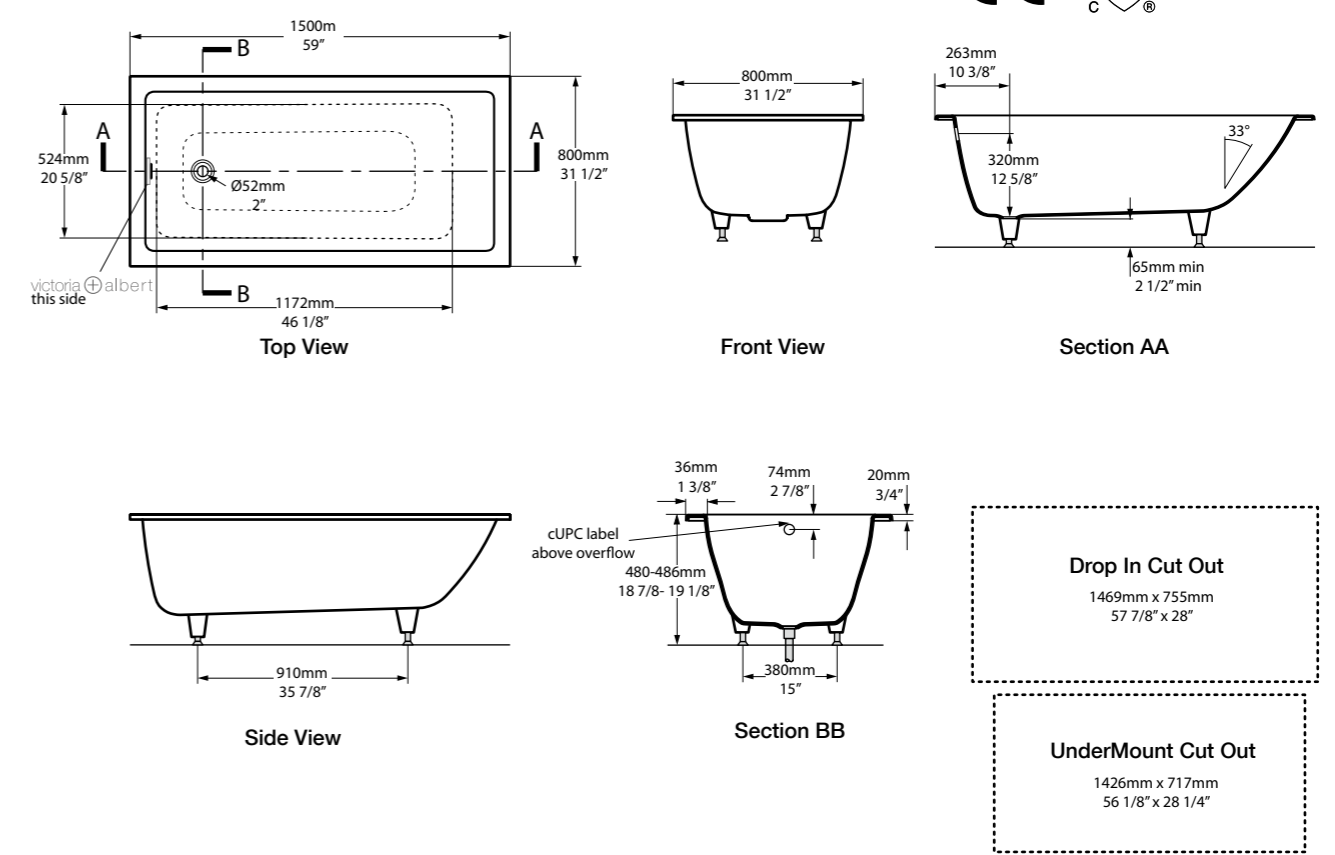

○ CNKAL5NSWOF ⊗

CE Massachusetts Code cUPC listing by IAPMO

Kaldera 5 is ergonomically designed for maximum comfort and suitable for drop-in and undermount installations. Kaldera 5 brings clean lines and luxurious style to the bathroom, lending itself to both residential and hotel bathroom applications. Measuring a compact 1500mm, it is ideal for smaller spaces.

- 32° angle of recline;
- Diamond cut edge - ideal for back-to-wall or corner installations;
- Four adjustable feet for perfect levelling.

Also see the Kaldera 4, which is narrower, or the longer Kaldera 6.

Required Accessories
✓ CNK-60-xx / CNK-61-xx