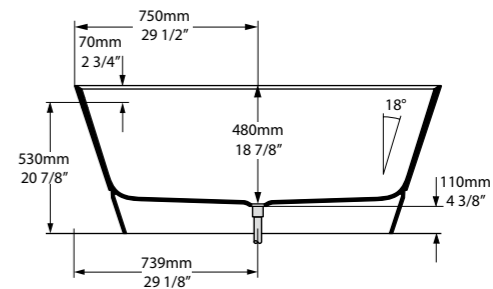

Section AA / Section BB