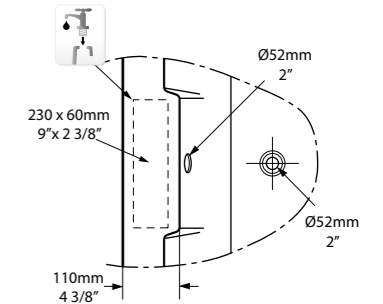

East Hampton, New York, USA

Photography by: Raquel Langworthy

○ CNYOR-N-SW-OF + CNYOR-B-SW ⊗ ⊕ CNYOR-N-xx-OF + CNYOR-B-xx ⊗

Massachusetts Code
cUPC listing by IAPMO

Tap holes can be drilled by installer

Rim Detail