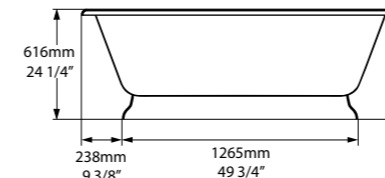

Top View

Side View