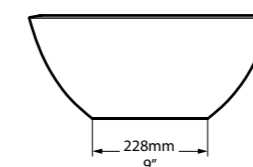

○ CNVB-MAU-42-NO

⌚ CNVB-MAU42-xx-NO

Massachusetts Code cUPC listing by IAPMO

Top View

Side View

A generously deep hemispherical basin featuring a rimless design; suitable for countertop or semi-recessed mounting. Ideal for a "his and hers" setting. Available in 200 colour finishes.

○ CNVB-MAU-42-NO
⌚ CNVB-MAU42-xx-NO

Required Accessories

✓ CNK-22-xx / CNK-122-xx

rich in Volcanic Limestone