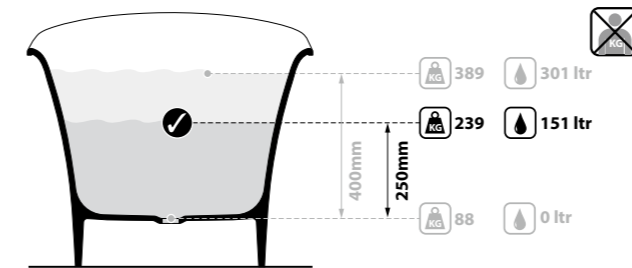

○ CNTOU-N-SW-NO CNTOU-N-xx-NO

Massachusetts Code
cUPC listing by IAPMO