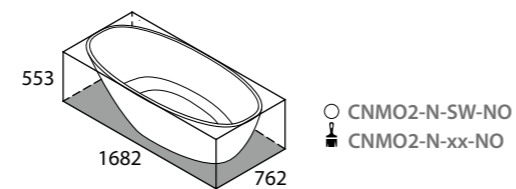

Mozzano 2 follows the same design as the Mozzano bath but in a larger size. Features a void space underneath for waste plumbing. Available in 200 colour finishes.

○ CNMO2-N-SW-NO  
⌚ CNMO2-N-xx-NO

Required Accessories