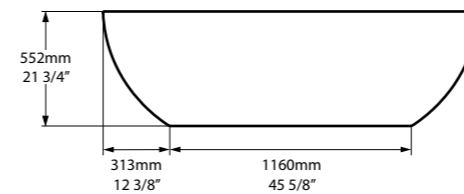

○ CNBAR-N-SW-NO

⚡ CNBAR-N-xx-NO

CE Massachusetts Code cUPC listing by IAPMO

Side View

rich in Volcanic Limestone