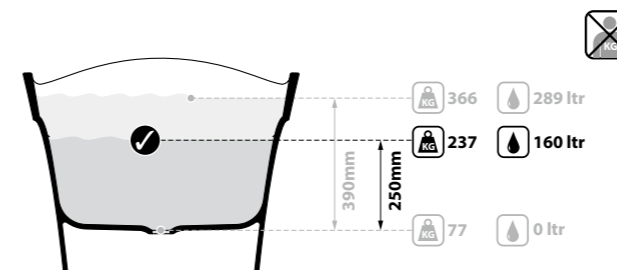

SW rich in Volcanic Limestone AN BK GR MB MW SG