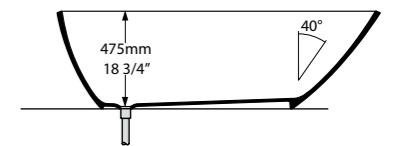

○ CNMOZ-N-SW-NO   ♣ CNMOZ-N-xx-NO

CE Massachusetts Code
cUPC listing by IAPMO

Section AA

SW rich in Volcanic Limestone AN BK GR MB MW SG