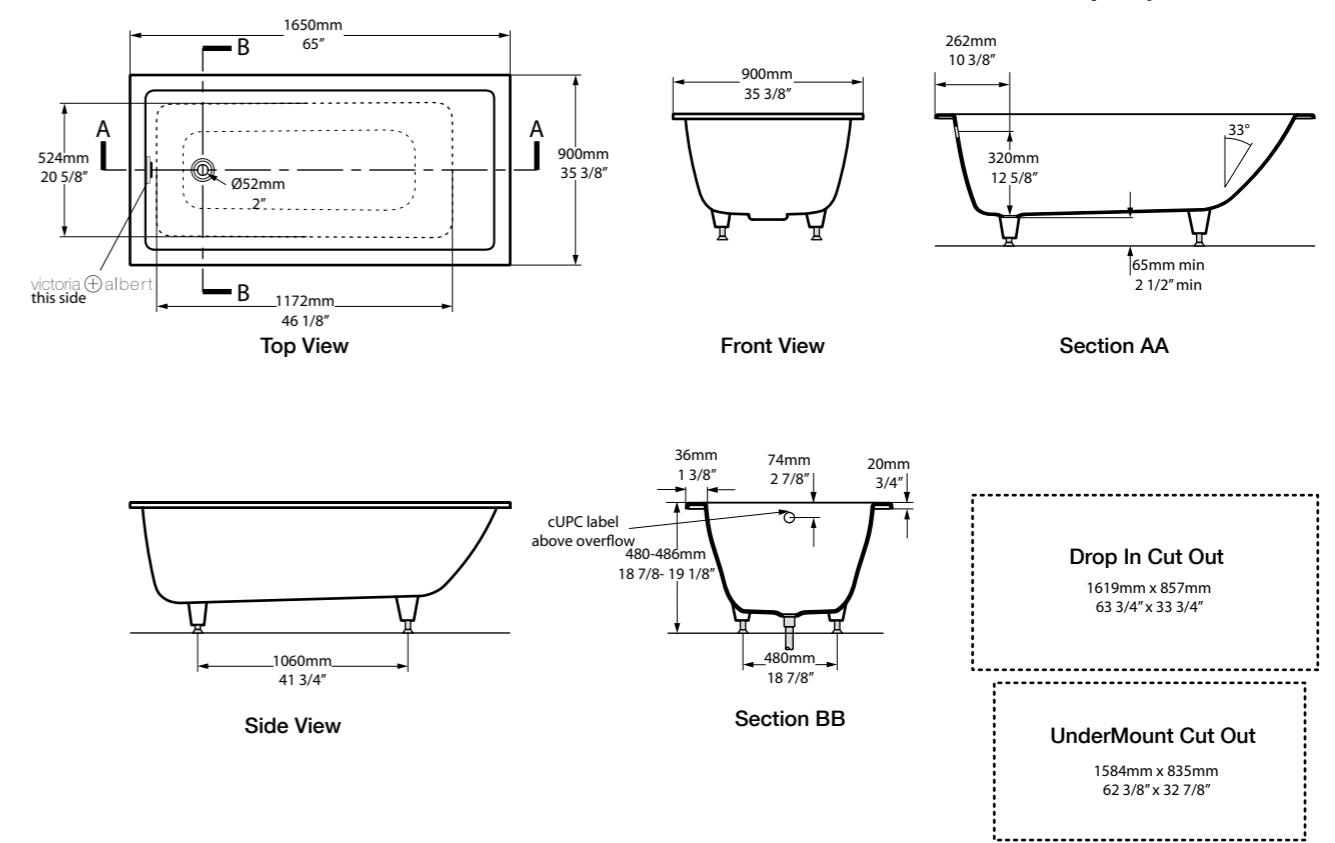

Kaldera 6

○ CNKAL6NSWOF ☑

CE Massachusetts Code cUPC listing by IAPMO