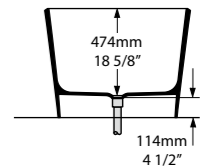

Top View

Front View

Side View

Section AA

Section BB

SW   rich in Volcanic Limestone   AN  BK  GR  MB  MW  SG 

Building on the space-saving philosophy of rimless bath design, the ios is designed for city apartments and ensembles where floor area is at a premium. Complemented by the ios 54 or ios 80 basins (page 180–183). Available in 200 colour finishes.