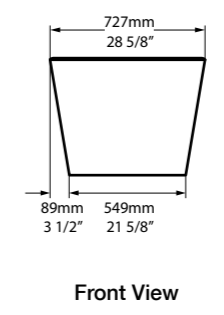

Vetralla 2

○ CNVE2-N-SW-NO CNVE2-N-xx-NO

CE Massachusetts Code
cUPC listing by IAPMO