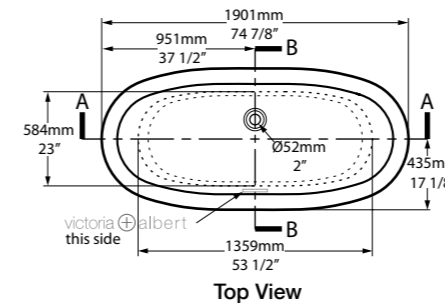

○ CNMAR-N-SW-OF + CNMAR-B-SW ⊗ ⊕ CNMAR-N-xx-OF + CNMAR-B-xx ⊗ Massachusetts Code cUPC listing by IAPMO