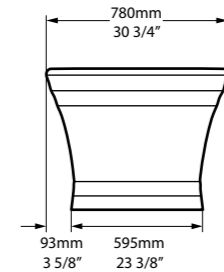

Sydney, New South Wales, Australia

Photography by: Maree Homer

○ CNWOR-N-SW-NO   ♣ CNWOR-N-xx-NO

CE Massachusetts Code
cUPC listing by IAPMO

Front View

SW rich in Volcanic Limestone