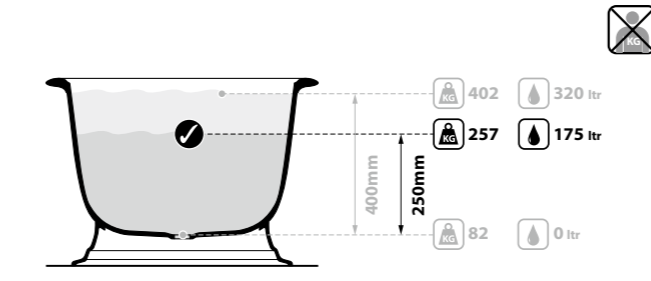

○ CNRAD-N-SW-OF + CNELW-B-SW © † CNRAD-N-xx-OF + CNELW-B-xx ©

CE Massachusetts Code cUPC listing by IAPMO Registered Design