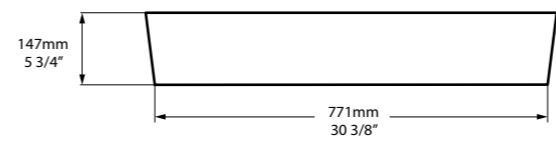

○ CNVB-IOS-80-NO   ⚒ CNVB-IOS80-xx-NO

CE Massachusetts Code cUPC listing by IAPMO

Front View

The ios 80 is a generous countertop basin designed to complement the ios bath. Also available in a smaller size - see ios 54. Available in 200 colour finishes.

Required Accessories
CNK-22-xx / CNK-122-xx

SW rich in Volcanic Limestone