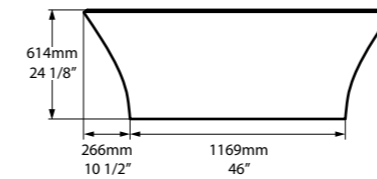

Newport Beach, California, USA

Photography by: Jeri Koegel

○ CNINN-N-SW-NO

⌚ CNINN-N-xx-NO

CE Massachusetts Code
cUPC listing by IAPMO

Side View

SW rich in Volcanic Limestone AN BK GR MB MW SG