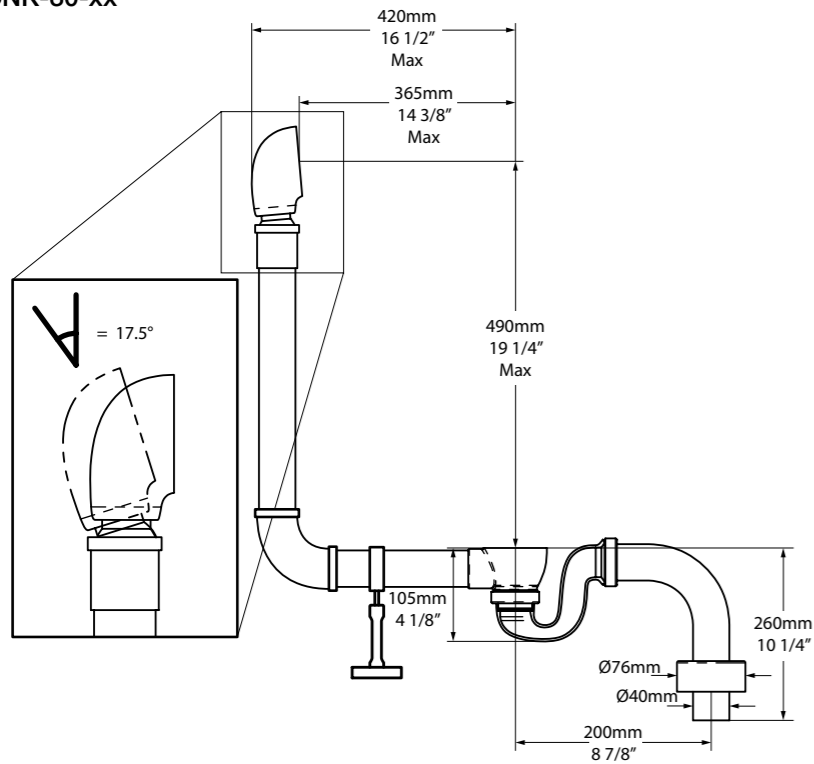

CNK-30-xx

Depth of Water Seal Conforms to BS EN 274-1