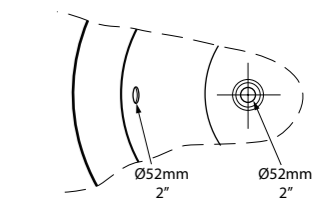

○ CNMAR-N-SW-OF + CNMAR-B-SW ⊗ ⊕ CNMAR-N-xx-OF + CNMAR-B-xx ⊗ Massachusetts Code cUPC listing by IAPMO