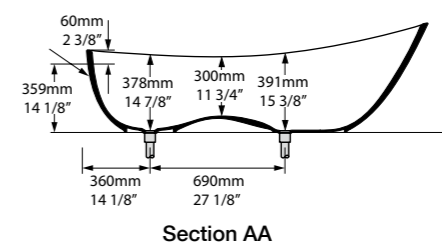

○ CNCAB-N-SW-NO

⚡ CNCAB-N-xx-NO

CE

Massachusetts Code
cUPC listing by IAPMO
Registered Design