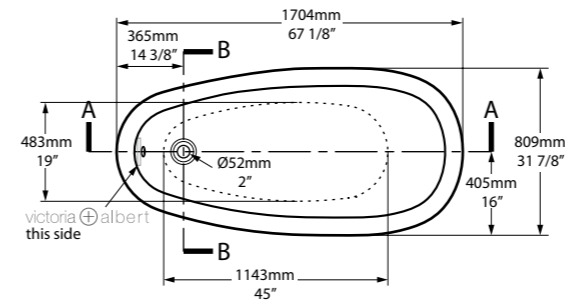

Bona Dea Private Estate, Hermanus, South Africa

○ CNROX-N-SW-OF CNROX-N-xx-OF

CE Massachusetts Code cUPC listing by IAPMO

Top View

rich in Volcanic Limestone

Metal Feet

SW rich in Volcanic Limestone