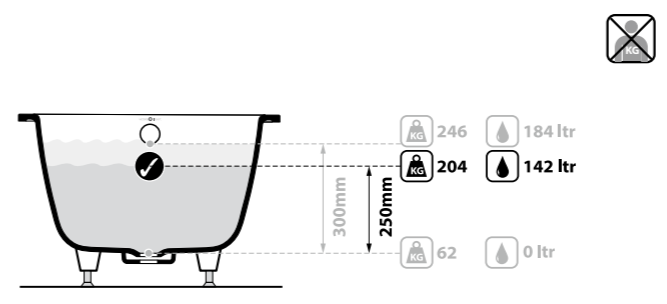

SW rich in Volcanic Limestone