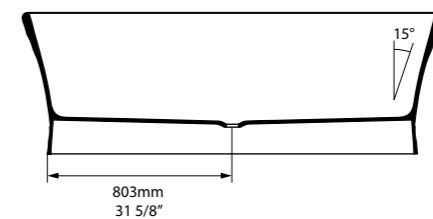

Top View

Front View

Section BB

Side View

Section AA

Rim Detail

SW  rich in Volcanic Limestone 

Featuring a deep, double-ended bathing well, the Victorian-inspired York features an elegant pedestal base hiding all the waste plumbing. Available in 200 colour finishes.