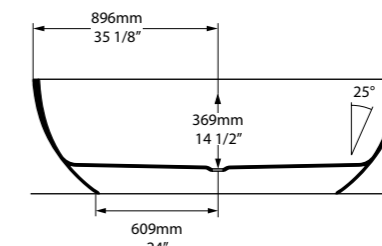

○ CNBA3-N-SW-NO

⚡ CNBA3-N-xx-NO

Section AA

Barcelona 3 follows the same design aesthetic as the Barcelona bath, but features a void space underneath for waste plumbing. Complemented by the Barcelona 48, Barcelona 55 or Barcelona 64 basins (page 168 – 173). Available in 200 colour finishes. Also see two other formats: Barcelona, without a void, or the more compact Barcelona 2.

○ CNBA3-N-SW-NO
⚡ CNBA3-N-xx-NO

Required Accessories

CNK-12-xx / CNK-36-xx