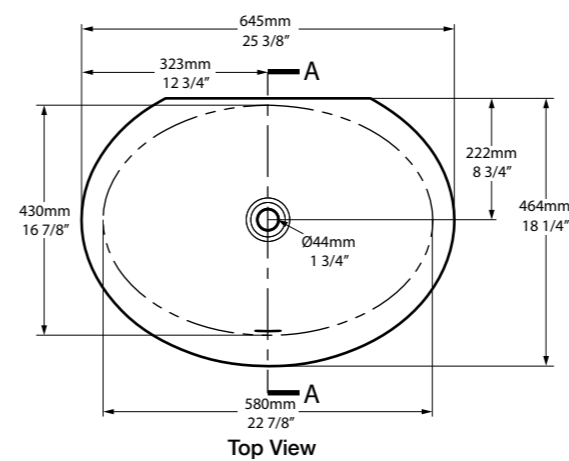

Side View

Front View

Section AA

The Kaali 65 is the most generous of our oval shaped Kaali basins and is designed for undermount installations. Features an internal overflow. Also available in two smaller sizes - see Kaali 46 and kaali 60.

○ CNUBKAA65IO
5kg

Required Accessories

5

7

CNK-24-xx / CNK-25-xx

rich in
Volcanic
Limestone