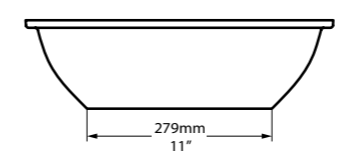

Kaali 46

○ CNUB-KAA-46-IO ☑

CE Massachusetts Code Pending
cUPC listing by IAPMO Pending

Front View

Section AA

A deep oval basin designed for undermount installation into a countertop of choice. Features an internal overflow. Also available in washstand format - see Metallo 61 Quartz.

○ CNUB-KAA-46-IO

- CNK-24-xx / CNK-25-xx
- CNK-22-xx / CNK-122-xx / CNK-24-xx / CNK-25-xx

SW rich in Volcanic Limestone