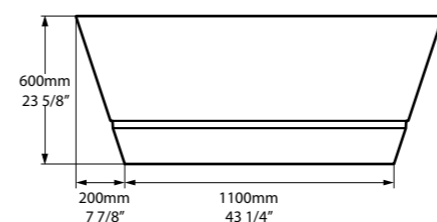

Top View

Side View