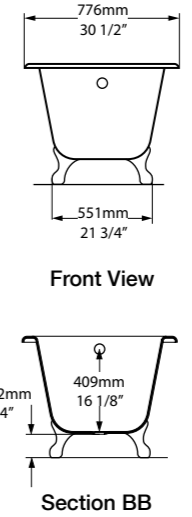

Photography by: Brigid Arnott © House Beautiful

rich in Volcanic Limestone

CNFT-HAM-SW CNFT-HAM-MW CNFT-HAM-MB CNFT-HAM-BK CNFT-HAM-AN CNFT-HAM-GR CNFT-HAM-SG
CNFT-HAM-WH CNFT-HAM-PC CNFT-HAM-PB CNFT-HAM-PN CNFT-HAM-BN

○ CNHAM-N-SW-OF ⊙   ⊕ CNHAM-N-xx-OF ⊙