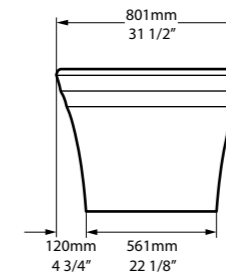

○ CNWAR-N-SW-NO ⚡ CNWAR-N-xx-NO

CE Massachusetts Code
cUPC listing by IAPMO

Front View

London, United Kingdom

Photography by: Megan Taylor

SW rich in Volcanic Limestone AN BK GR MB MW SG