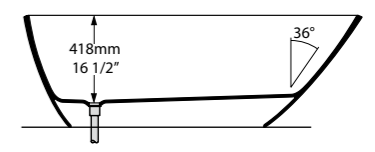

Section AA
Shown with K12 Waste Kit