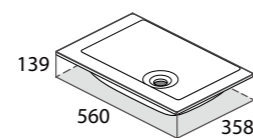

The Kaldera 56 is a simple rectangular basin designed to match the Kaldera built-in bath collection. Suitable for undermount installation, the kaldera 56 features an internal overflow and is also available in a larger size - see Kaldera 62.