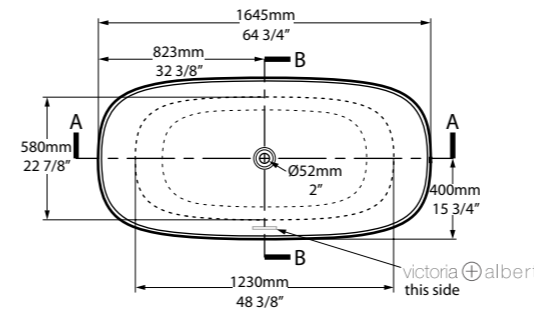

○ CNAMT-N-SW-NO

⚡ CNAMT-N-xx-NO

Massachusetts Code
cUPC listing by IAPMO
Registered Design

Top View