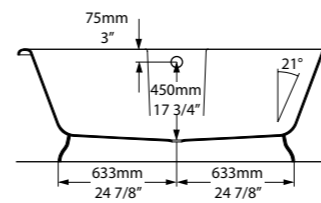

East Hampton, New York, USA

Photography by: Raquel Langworthy

○ CNYOR-N-SW-OF + CNYOR-B-SW ⊗ ⊕ CNYOR-N-xx-OF + CNYOR-B-xx ⊗

Massachusetts Code
cUPC listing by IAPMO

Section AA

Tap holes can be drilled by installer