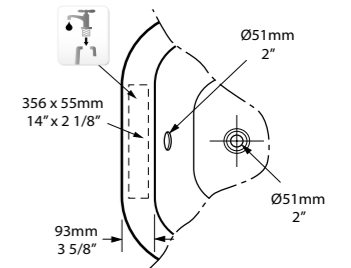

CE Massachusetts Code cUPC listing by IAPMO

Tap holes can be drilled by installer