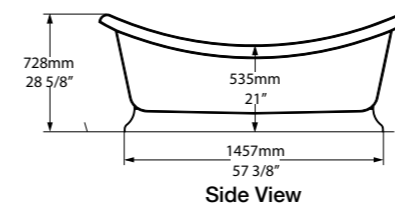

○ CNMAR-N-SW-OF + CNMAR-B-SW ⊗ ⊕ CNMAR-N-xx-OF + CNMAR-B-xx ⊗ Massachusetts Code cUPC listing by IAPMO