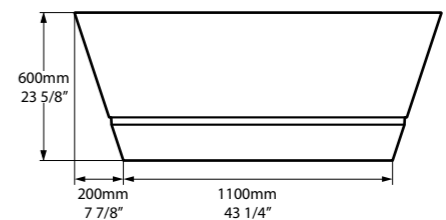

○ CNTAINSWNO   CNTAINxxNO

CE Massachusetts Code
cUPC listing by IAPMO

Front View

SW rich in Volcanic Limestone™

AN **BK** **GR** **MB** **MW** **SG**