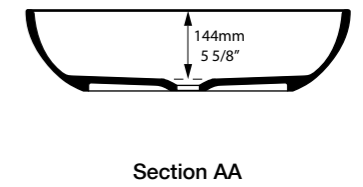

○ CNVB-BAR-64-NO **‡ CNVB-BAR64-xx-NO**

CE Massachusetts Code
cUPC listing by IAPMO

The Barcelona 64 is a generous pebble-shaped basin; the perfect complement to the Barcelona baths. Available in 200 colour finishes. See also Barcelona 48 and Barcelona 55.

Required Accessories

8 18 CNK-22-xx / CNK-122-xx

SW rich in Volcanic Limestone **AN** **BK** **GR** **MB** **MW** **SG**