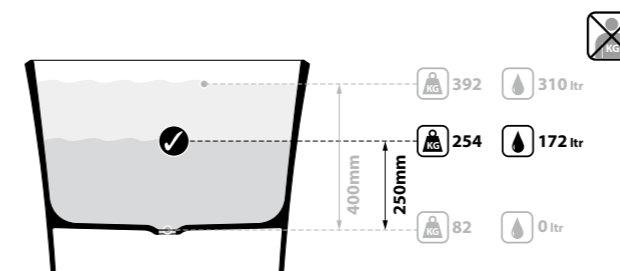

Top View

Front View

Side View

Section AA

Section BB

SW   rich in Volcanic Limestone   AN  BK  GR  MB  MW  SG 

Building on the space-saving philosophy of rimless bath design, the ios is designed for city apartments and ensembles where floor area is at a premium. Complemented by the ios 54 or ios 80 basins (page 180–183). Available in 200 colour finishes.