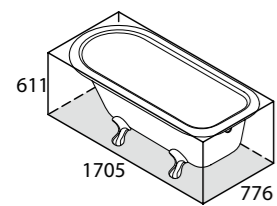

Hampshire

The classic Edwardian bath for the most discerning bather. This single ended roll-top is angled at one end for a deep soak. Available in 200 colour finishes. A range of metal foot finishes are available - see next page.

- CNHAM-N-SW-OF
- CNHAM-N-xx-OF

Required Accessories

CNK-30-xx / CNK-31-xx