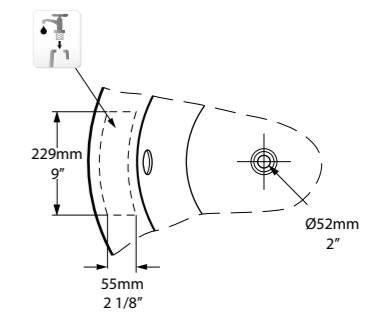

- CNSHR-N-SW-OF
- CNSHR-N-xx-OF

 55  159 

**Required Accessories**

- CNK-30-xx / CNK-31-xx

○ CNSHR-N-SW-OF ☉    ⚙️ CNSHR-N-xx-OF ☉

CE    UPC    Massachusetts Code cUPC listing by IAPMO

Tap holes can be drilled by installer  
可按需现场钻取龙头孔位