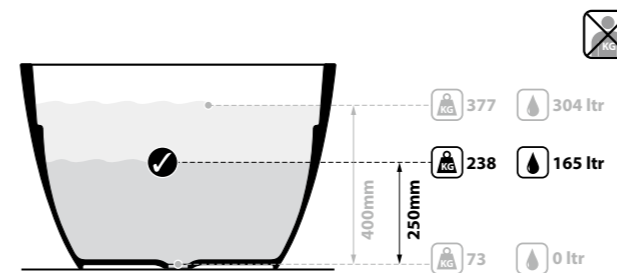

rich in Volcanic Limestone