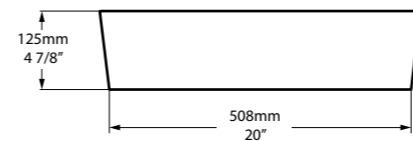

○ CNVB-IOS-54-NO

⬇ CNVB-IOS54-xx-NO

CE Massachusetts Code
cUPC listing by IAPMO

Top View

Front View

Section AA

The ios 54 is a rimless countertop basin designed to complement the ios bath. Also available in a larger size - see ios 80. Available in 200 colour finishes.

Required Accessories

CNK-22-xx / CNK-122-xx