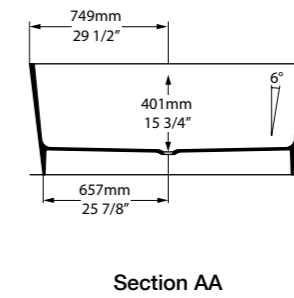

○ CNEDG-N-SW-NO

⚓ CNEDG-N-xx-NO

CE Massachusetts Code
cUPC listing by IAPMO