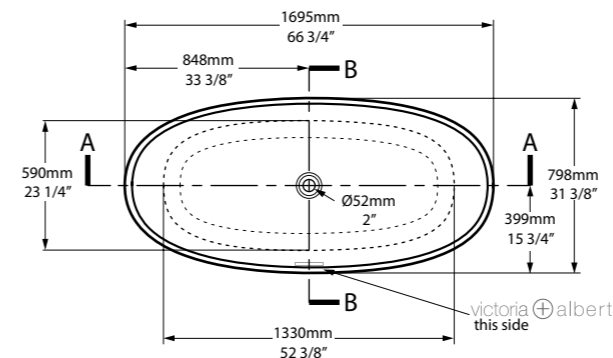

○ CNPES-N-SW-NO   ↓ CNPES-N-xx-NO

CE Massachusetts Code
cUPC listing by IAPMO
Registered Design

Top View

SW rich in Volcanic Limestone AN BK GR MB MW SG