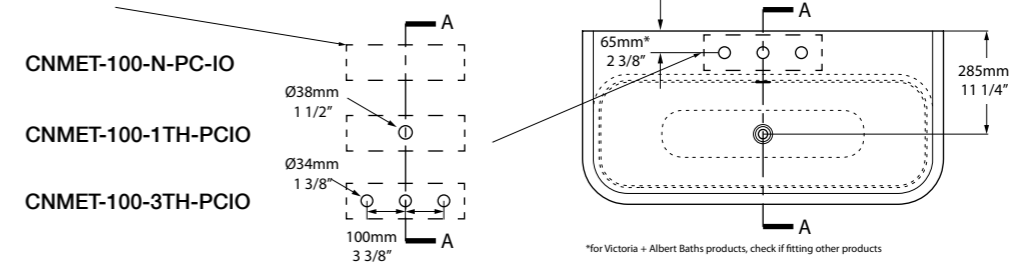

Tap holes can be drilled by installer