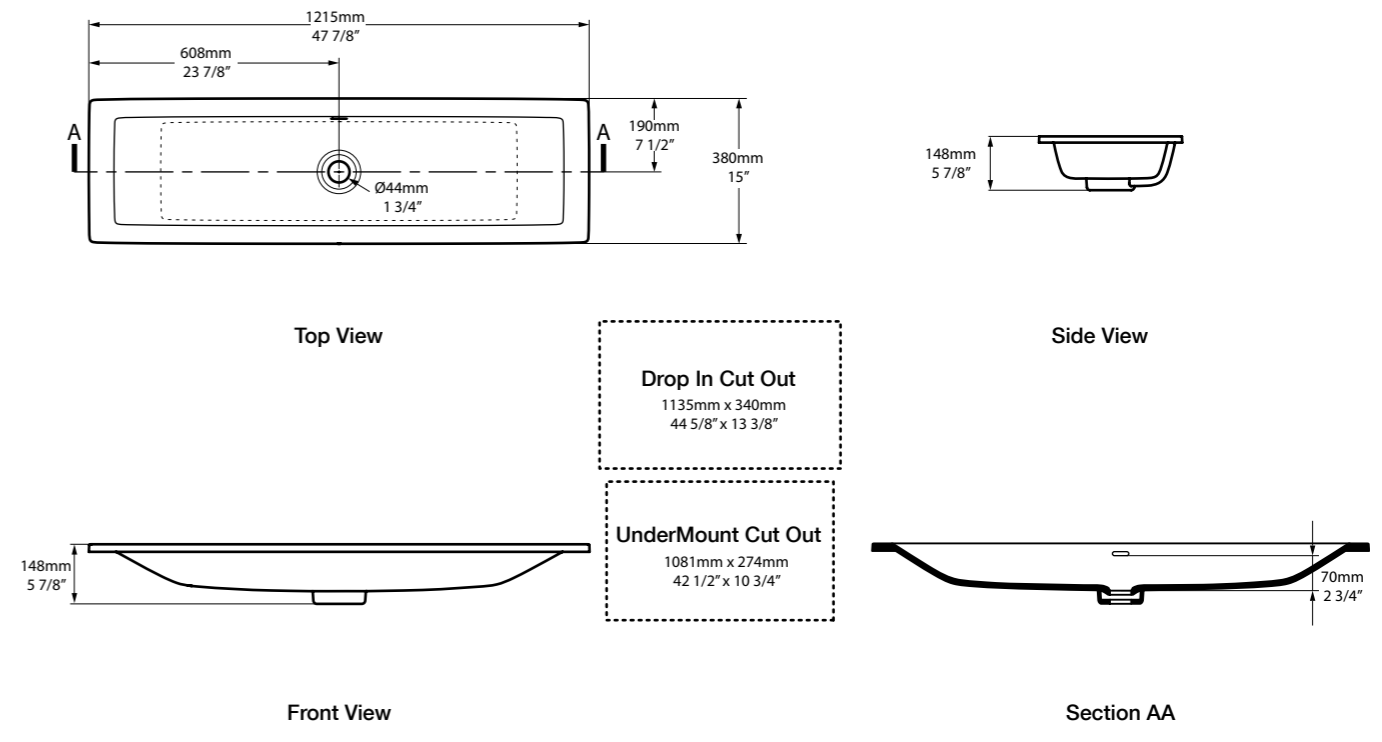

Rosendale 122

○ CNDU-ROS-122-IO

CE Massachusetts Code cUPC listing by IAPMO

The largest of our Rosendale basins. A long, shallow basin that can be dropped in or undermounted. Features an internal overflow. Available in three sizes - see also Rosendale 91 and Rosendale 107.

148 1215 380 ○ CNDU-ROS-122-IO

Required Accessories
☒ CNK-22-xx / CNK-122-xx / CNK-24-xx / CNK-25-xx