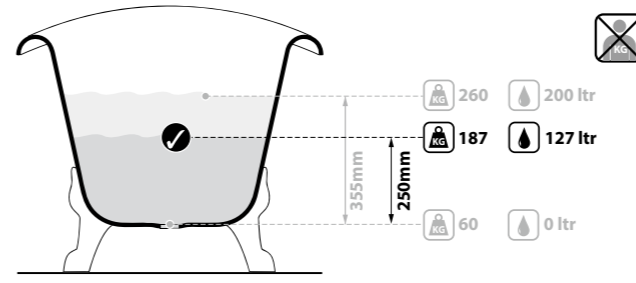

Section AA

Front View

Section BB

Rim Detail

 rich in Volcanic Limestone

Metal Feet

SW  rich in Volcanic Limestone

The perfect lines of this exquisitely designed slipper bath and its compact dimensions make it of particular appeal for smaller bathrooms - authentic Victorian style for your home. Available in 200 colour finishes. A range of metal foot finishes are available - see next page.