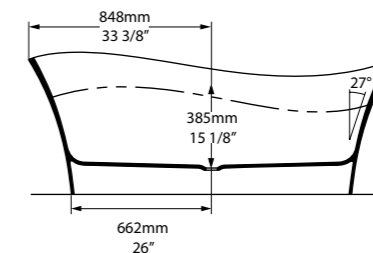

Section BB

Side View

Section AA

SW  rich in Volcanic Limestone  AN BK GR MB MW SG 

An opulent double-ended roll-top freestanding bath with elegant rim detailing, offering classic symmetry. A true statement piece. Perfectly complemented by the Radford 51 basin (page 188). Available in 200 colour finishes. A range of metal foot finishes are available - see next page.