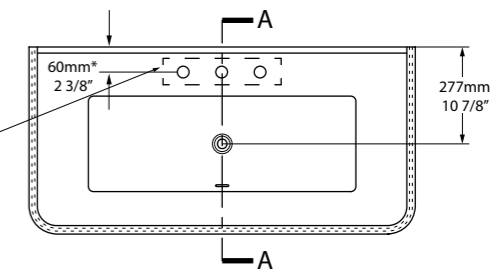

Metallo 113 Quartz

CNMET-113-QXX-N-PC CNMET-113-QXX1THPC CNMET-113-QXX3THPC

CE cUPC Massachusetts Code cUPC listing by IAPMO

Tap holes can be drilled by installer

CNMET-113-QXX-N-PC
CNMET-113-QXX1THPC
CNMET-113-QXX3THPC

Quartz-topped washstand with an undermounted Rossendale 91 basin.

- Choice of White, Black or Biscuit Quartz top;
- Removable upstand in same material finish;
- Option to order with or without tap holes;
- Two Polished Chrome legs with distinctive tee joint detailing;
- Towel rail and rack for storage;
- Wall anchors included.

CNMET-113-QXX-N-PC
CNMET-113-QXX1THPC
CNMET-113-QXX3THPC

Required Accessories

✓ CNK-22-xx / CNK-122-xx / CNK-24-xx / CNK-25-xx