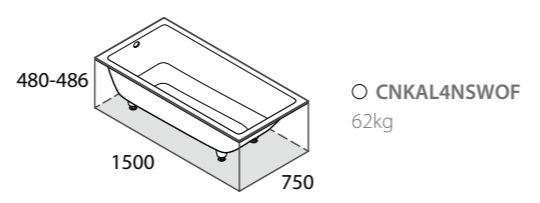

Kaldera 4 is ergonomically designed for maximum comfort and suitable for drop-in and undermount installations. Kaldera 4 brings clean lines and luxurious style to the bathroom, lending itself to both residential and hotel bathroom applications. Measuring a compact 1500mm, it is ideal for smaller spaces.

- 32° angle of recline;
- Diamond cut edge - ideal for back-to-wall or corner installations;
- Four adjustable feet for perfect levelling.

Also see Kaldera 5, which is wider, or the longer Kaldera 6.

62 184

Required Accessories
CNK-60-xx / CNK-61-xx