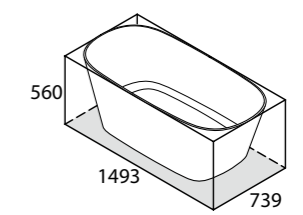

Side View

Section AA

Section BB

- 
-  rich in Volcanic Limestone
- 
- 
- 
- 
- 
- 
- 

Simple, deep and double-ended – ideal for modern bathrooms where space is at a premium. Also offered in a larger format called Vetralla 2. Available in 200 colour finishes.