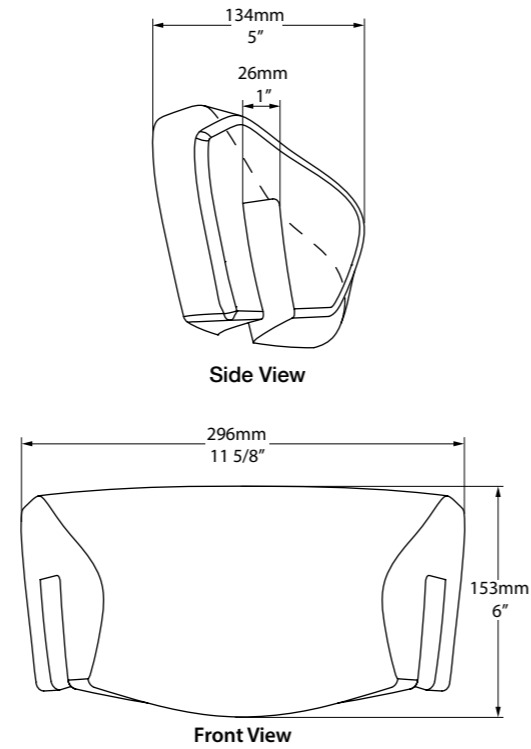

CNHR-NAP-BK