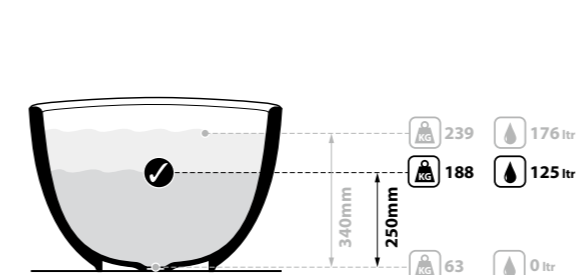

⚡ CNCAB-N-xx-NO 

CE

 Massachusetts Code  
cUPC listing by IAPMO  
Registered Design

Section BB

Section CC

 rich in Volcanic Limestone
 

The timeless classic - a deep Victorian double-ended roll-top bath featuring a range of Ball & Claw feet options. Available in 200 colour finishes. A range of metal foot finishes are available - see next page.