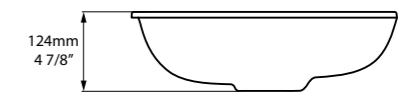

Kaldera 62

○ CNUBKAA62IO

CE Massachusetts Code cUPC listing by IAPMO