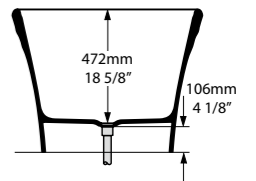

○ CNWAR-N-SW-NO ⚡ CNWAR-N-xx-NO

CE Massachusetts Code
cUPC listing by IAPMO

Section BB

London, United Kingdom

Photography by: Megan Taylor

SW rich in Volcanic Limestone AN BK GR MB MW SG