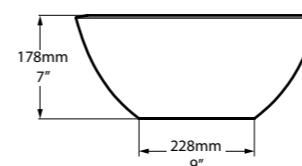

○ CNVB-MAU-42-NO

⌚ CNVB-MAU42-xx-NO

Massachusetts Code cUPC listing by IAPMO

Top View

Front View

A generously deep hemispherical basin featuring a rimless design; suitable for countertop or semi-recessed mounting. Ideal for a "his and hers" setting. Available in 200 colour finishes.

○ CNVB-MAU-42-NO
⌚ CNVB-MAU42-xx-NO

Required Accessories

✓ CNK-22-xx / CNK-122-xx

rich in Volcanic Limestone