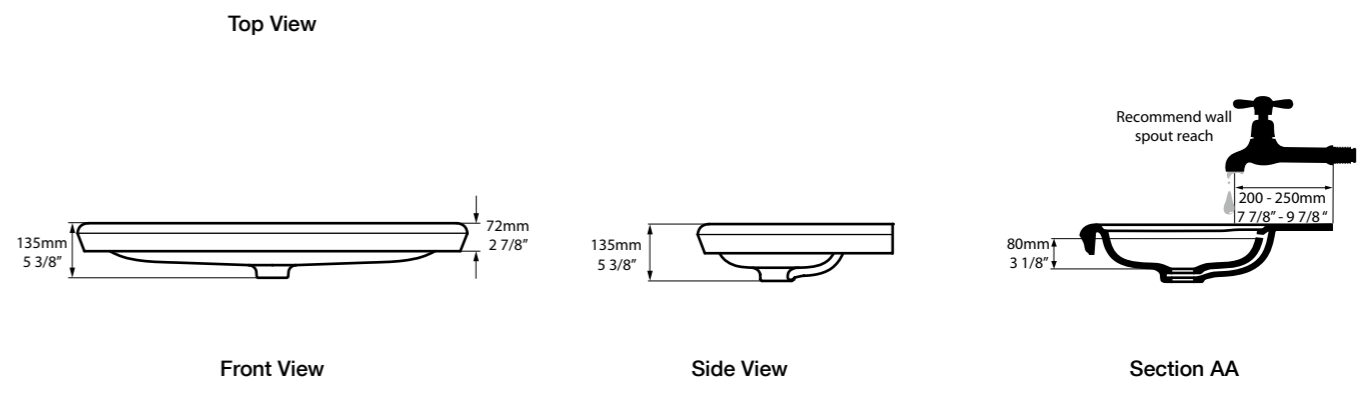

○ CNDB-LAR-N-100-IO CNDB-LAR-1TH-100IO CNDB-LAR-3TH-100IO Massachusetts Code cUPC listing by IAPMO