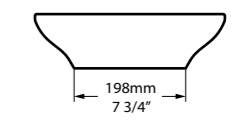

**SW**  rich in Volcanic Limestone  **AN** **BK** **GR** **MB** **MW** **SG** 

○ CNVB-CAB-55-NO   CNVB-CAB55-xx-NO 

  Massachusetts Code cUPC listing by IAPMO

Top View

Side View

Front View

Section AA

The Cabrits 55 basin is a low-slung, sophisticated basin featuring complex curves. Designed to complement the Cabrits bath. Available in 200 colour finishes.