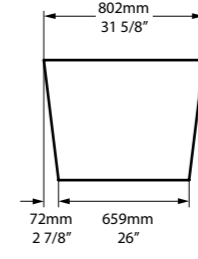

Dallas, Texas, USA

Photography by: Stephen Karlisch

○ CNIOS-N-SW-NO

⚡ CNIOS-N-xx-NO

CE Massachusetts Code
cUPC listing by IAPMO

Front View

rich in Volcanic Limestone