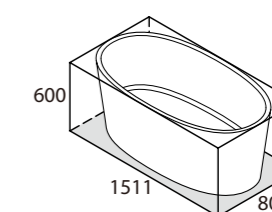

Top View

Front View

Side View

Section AA

Section BB

SW   rich in Volcanic Limestone   AN  BK  GR  MB  MW  SG 

Building on the space-saving philosophy of rimless bath design, the ios is designed for city apartments and ensembles where floor area is at a premium. Complemented by the ios 54 or ios 80 basins (page 180–183). Available in 200 colour finishes.