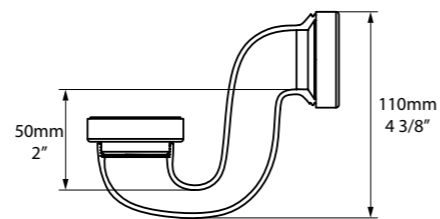

Depth of Water Seal Conforms to BS EN 274-1