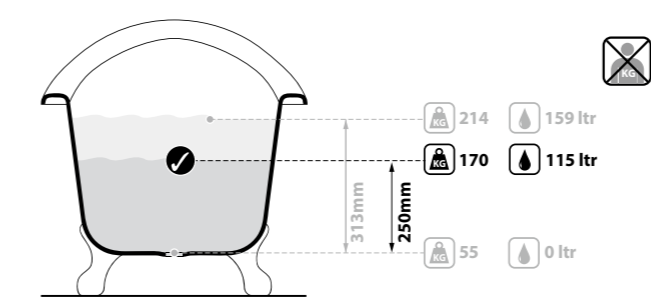

Tap holes can be drilled by installer
可按需现场钻取龙头孔位