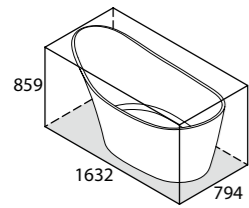

Amalfi

Softly contoured sides flow gracefully uncluttered by waste pipe work and an extended backrest provides full head support; essential for those long luxurious soaks. Complemented by the Amalfi 55 basin (page 164). Available in 200 colour finishes

○ CNAML-N-SW-NO
■ CNAML-N-xx-NO

68 258

Required Accessories

✓ CNK-12-xx / CNK-36-xx / CNK-40-xx

Related products

Amalfi 55
Page 162