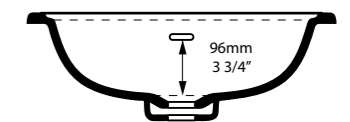

Pembroke 52

○ CNDU-PEM-52-IO

CE Massachusetts Code cUPC listing by IAPMO

Section AA

Elegant rimmed basin with internal overflow. Features a special rim design that allows undermount or drop in installation into a countertop of choice. Designed by Meneghello Paoelli Associati.

○ CNDU-PEM-52-IO

Required Accessories

✓ CNK-22-xx / CNK-122-xx / CNK-24-xx / CNK-25-xx

SW rich in Volcanic Limestone