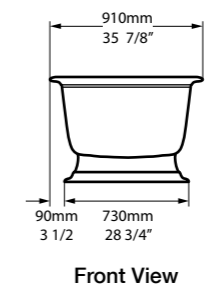

○ CNRAD-N-SW-OF + CNELW-B-SW © † CNRAD-N-xx-OF + CNELW-B-xx ©

CE Massachusetts Code cUPC listing by IAPMO Registered Design