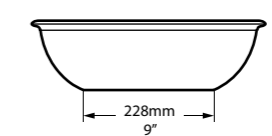

○ CNVB-RAD-51-NO

⚡ CNVB-RAD51-xx-NO

CE Massachusetts Code cUPC listing by IAPMO

Side View

The Radford 51 is a traditional countertop basin with subtle rim detailing. Designed to complement the Radford freestanding bath. Available in 200 colour finishes.

○ CNVB-RAD-51-NO
⚡ CNVB-RAD51-xx-NO

Required Accessories
CNK-22-xx / CNK-122-xx

SW rich in Volcanic Limestone