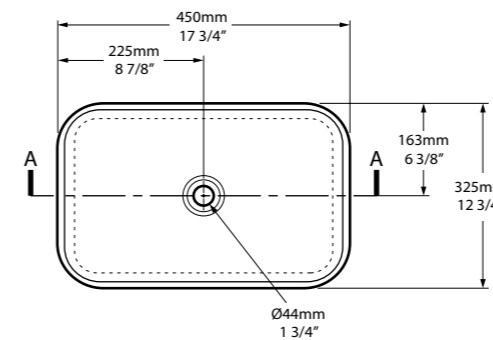

Top View

Section AA

The Edge 45 is a compact basin with distinctive cubic styling. Perfectly paired with the Edge bath. Available in 200 colour finishes.