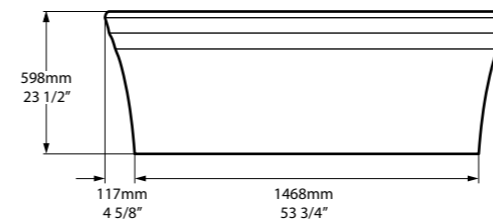

○ CNWAR-N-SW-NO ⚡ CNWAR-N-xx-NO

CE Massachusetts Code
cUPC listing by IAPMO

Side View

London, United Kingdom

Photography by: Megan Taylor

SW rich in Volcanic Limestone AN BK GR MB MW SG