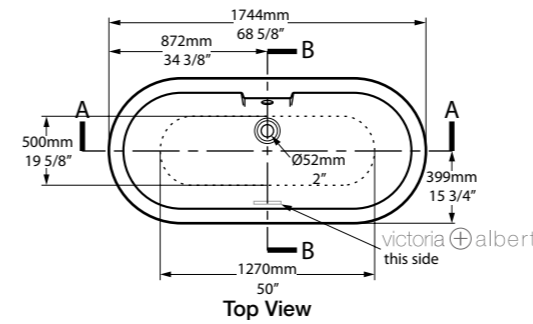

Tap holes can be drilled by installer

○ CNCHE-N-SW-OF ⊙

⊙ CNCHE-N-xx-OF ⊙