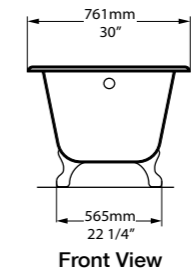

 **Required Accessories**  
50 204  CNK-30-xx / CNK-31-xx

Related products

Melbourne, Australia

Photography by: Estate Imagery

Metal Feet

○ CNWES-N-SW-OF ☉ ⓘ CNWES-N-xx-OF ☉

CE  Massachusetts Code cUPC listing by IAPMO