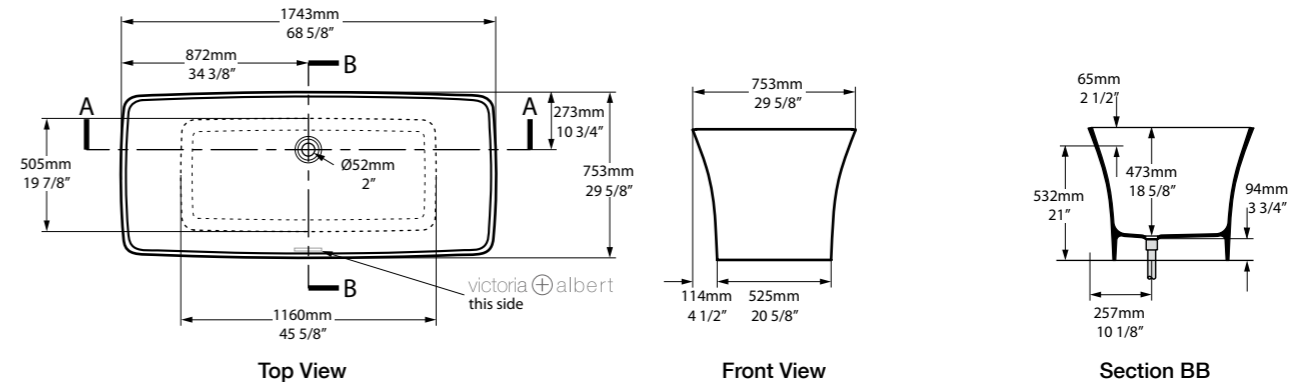

  Massachusetts Code cUPC listing by IAPMO

  rich in Volcanic Limestone        

An elegant double-ended roll-top bath featuring Art Deco feet. International styling suits modern or period settings. Available in 200 colour finishes.