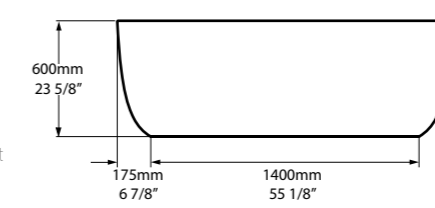

- CNELD-N-SW-NO
- CNELD-N-SW-OF

- ⦿ CNELD-N-xx-NO
- ⦿ CNELD-N-xx-OF

Massachusetts Code
cUPC listing by IAPMO

Tap holes can be drilled by installer

Front View

- 569 460 ltr
- 333 224 ltr
- 109 0 ltr

- rich in Volcanic Limestone