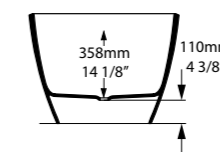

○ CNMO2-N-SW-NO

⌚ CNMO2-N-xx-NO

CE Massachusetts Code cUPC listing by IAPMO

Section BB

Mozzano 2 follows the same design as the Mozzano bath but in a larger size. Features a void space underneath for waste plumbing. Available in 200 colour finishes.

○ CNMO2-N-SW-NO
⌚ CNMO2-N-xx-NO

Required Accessories

CNK-12-xx / CNK-36-xx