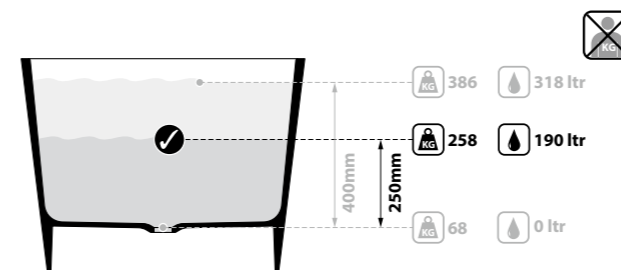

rich in Volcanic Limestone