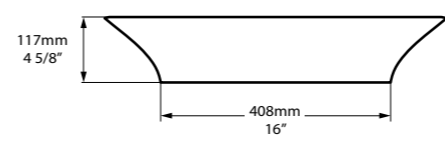

○ CNVB-RAV-60-NO

⌚ CNVB-RAV60-xx-NO

CE Massachusetts Code cUPC listing by IAPMO

Front View

The Ravello 60 basin's sculptural lines complement the Ravello bath. Available in 200 colour finishes.

○ CNVB-RAV-60-NO
⌚ CNVB-RAV60-xx-NO

Required Accessories
✓ CNK-22-xx / CNK-122-xx

SW rich in Volcanic Limestone AN BK GR MB MW SG