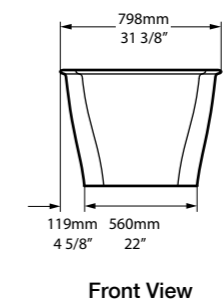

SW rich in Volcanic Limestone AN BK GR MB MW SG