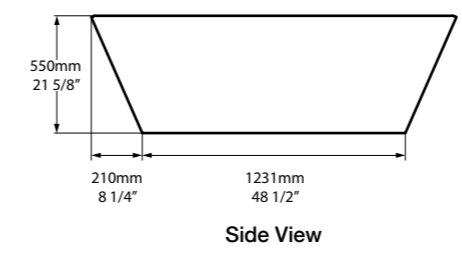

Vetralla 2

○ CNVE2-N-SW-NO CNVE2-N-xx-NO

CE Massachusetts Code
cUPC listing by IAPMO