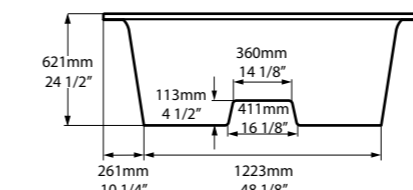

Dawn Topham – Monaco

Monaco

Photography by: Vanessa Lewis

○ CNMON-N-SW-OF ☑   ⚠ CNMON-N-xx-OF ☑

CE   UPC   Massachusetts Code

Side View

Rim Detail

Tap holes can be drilled by installer

SW   Qc rich in Volcanic Limestone   AN   BK   GR   MB   MW   SG   [Color Selection Icon]