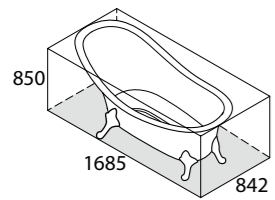

Photography by: Babylonstoren

rich in Volcanic Limestone

Metal Feet

rich in Volcanic Limestone

Taking its form from the original Victorian slipper bath with added modern day opulence and beautiful rim detailing, Drayton's generous size and shoulder support provides a sublime bathing experience. Complemented by the Drayton 40 basin (page 176). Available in 200 colour finishes. A range of metal foot finishes are available - see next page.