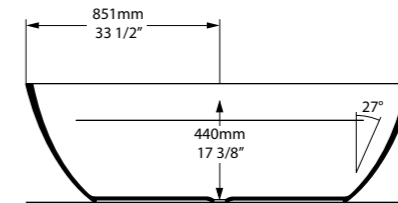

○ CINTER-N-SW-NO CINTER-N-xx-NO

CE Massachusetts Code
cUPC listing by IAPMO

Section AA

rich in Volcanic Limestone