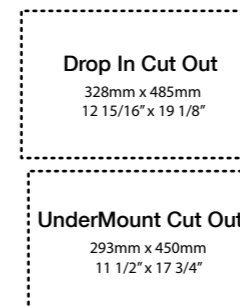

Pembroke 52

○ CNDU-PEM-52-IO

CE Massachusetts Code cUPC listing by IAPMO

Section AA

Elegant rimmed basin with internal overflow. Features a special rim design that allows undermount or drop in installation into a countertop of choice. Designed by Meneghello Paoelli Associati.

○ CNDU-PEM-52-IO

Required Accessories

✓ CNK-22-xx / CNK-122-xx / CNK-24-xx / CNK-25-xx

SW rich in Volcanic Limestone