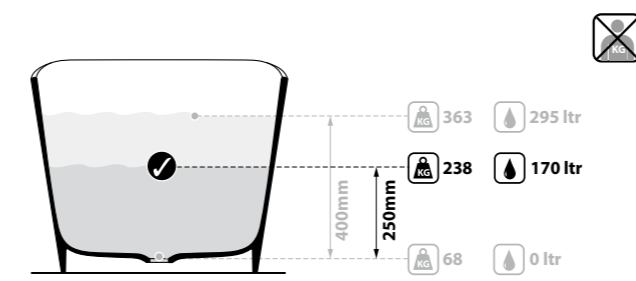

Side View

Section AA

Section BB

- 
-  rich in Volcanic Limestone
- 
- 
- 
- 
- 
- 
- 

Simple, deep and double-ended – ideal for modern bathrooms where space is at a premium. Also offered in a larger format called Vetralla 2. Available in 200 colour finishes.