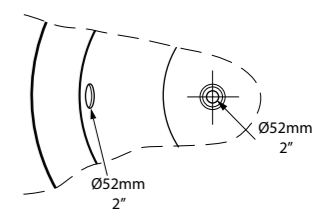

Section AA

Front View

Section BB

Rim Detail

 rich in Volcanic Limestone

Metal Feet

SW  rich in Volcanic Limestone

The perfect lines of this exquisitely designed slipper bath and its compact dimensions make it of particular appeal for smaller bathrooms - authentic Victorian style for your home. Available in 200 colour finishes. A range of metal foot finishes are available - see next page.