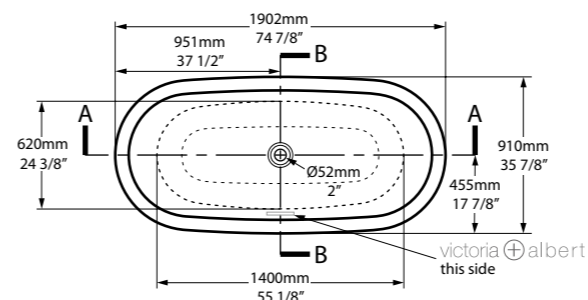

○ CNRAD-N-SW-OF ☉   ⚡ CNRAD-N-xx-OF ☉

CE Massachusetts Code cUPC listing by IAPMO Registered Design

Top View

rich in Volcanic Limestone

- CNFT-RAD-SW
- CNFT-RAD-WH
- CNFT-RAD-PC
- CNFT-RAD-PB
- CNFT-RAD-PN
- CNFT-RAD-BN
- CNFT-RAD-AB

Metal Feet

- CNFT-RAD-WH
- CNFT-RAD-PC
- CNFT-RAD-PB
- CNFT-RAD-PN
- CNFT-RAD-BN
- CNFT-RAD-AB

rich in Volcanic Limestone