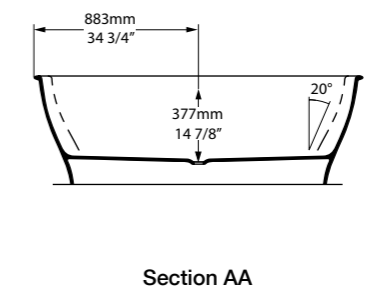

SW rich in Volcanic Limestone AN BK GR MB MW SG