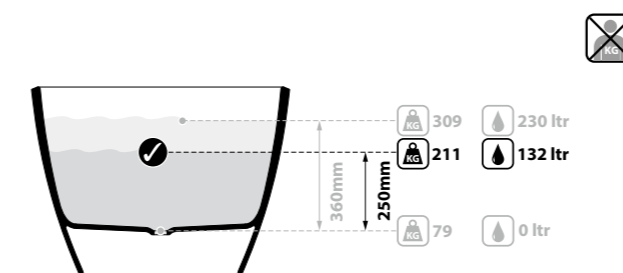

Mozzano 2 follows the same design as the Mozzano bath but in a larger size. Features a void space underneath for waste plumbing. Available in 200 colour finishes.

○ CNMO2-N-SW-NO  
⌚ CNMO2-N-xx-NO

Required Accessories