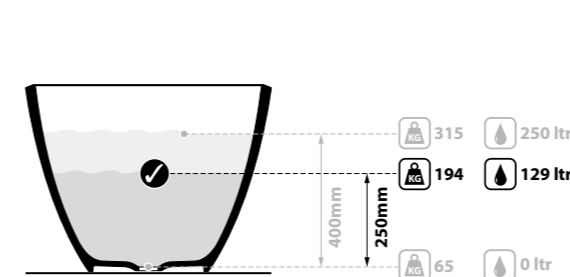

SW rich in Volcanic Limestone AN BK GR MB MW SG