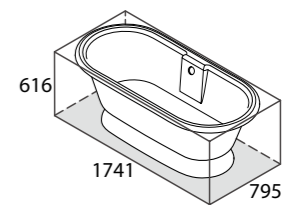

Featuring a deep, double-ended bathing well, the Victorian-inspired York features an elegant pedestal base hiding all the waste plumbing. Available in 200 colour finishes.

○ CNYOR-N-SW-OF + CNYOR-B-SW
■ CNYOR-N-xx-OF + CNYOR-B-xx

Required Accessories

☒ CNK-30-xx / CNK-31-xx

Related products

Radford 51
Page 186