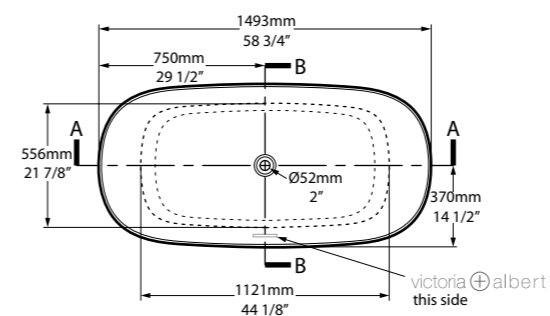

○ CNVET-N-SW-NO

🔧 CNVET-N-xx-NO

CE Massachusetts Code
cUPC listing by IAPMO

Top View

- SW
- rich in Volcanic Limestone
- AN
- BK
- GR
- MB
- MW
- SG