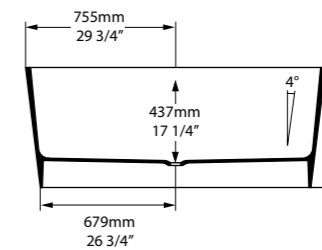

Dallas, Texas, USA

Photography by: Stephen Karlisch

○ CNIOS-N-SW-NO

⚡ CNIOS-N-xx-NO

CE Massachusetts Code
cUPC listing by IAPMO

Section AA

rich in Volcanic Limestone