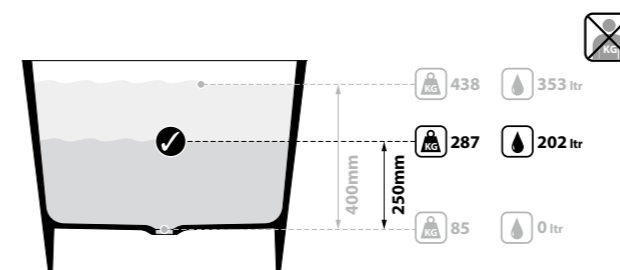

○ CNEDG-N-SW-NO

⚓ CNEDG-N-xx-NO

CE Massachusetts Code
cUPC listing by IAPMO