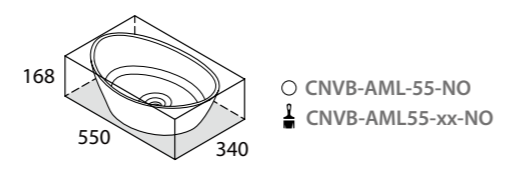

**CE**  Massachusetts Code  
cUPC listing by IAPMO

Top View

Side View

Front View

Section AA

The Amalfi 55 is characterised by clean lines and elegant curves. It is designed to complement the Amalfi bath, but works well with any of our modern baths. Available in 200 colour finishes.