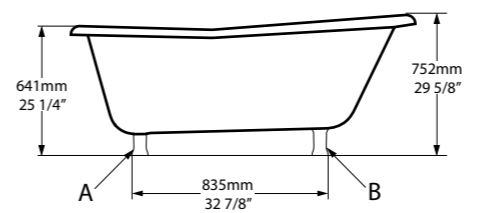

Bona Dea Private Estate, Hermanus, South Africa

○ CNROX-N-SW-OF CNROX-N-xx-OF

CE Massachusetts Code cUPC listing by IAPMO

Side View

rich in Volcanic Limestone

Metal Feet

SW rich in Volcanic Limestone