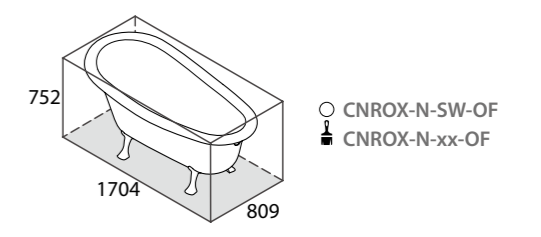

Tap holes can be drilled by installer

CE  Massachusetts Code cUPC listing by IAPMO

SW  rich in Volcanic Limestone

Longer than the traditional Victorian slipper, featuring both Lion's paw and modern feet options. Available in 200 colour finishes. A range of metal foot finishes are available - see next page.