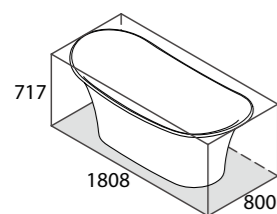

Toulouse

Classical design from Victoria + Albert - a deep double-ended bateau bath inspired by the French versions first seen in the 1860s. Features a void space underneath for waste plumbing. Available in 200 colour finishes.

○ CNTOU-N-SW-NO
■ CNTOU-N-xx-NO

88 301

Required Accessories

CNK-12-xx / CNK-36-xx / CNK-40-xx

Related products

Amalfi 55
Page 162