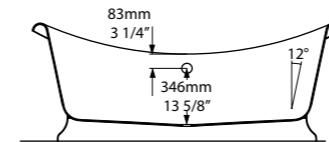

○ CNMAR-N-SW-OF + CNMAR-B-SW ⊗ ⊕ CNMAR-N-xx-OF + CNMAR-B-xx ⊗ Massachusetts Code cUPC listing by IAPMO