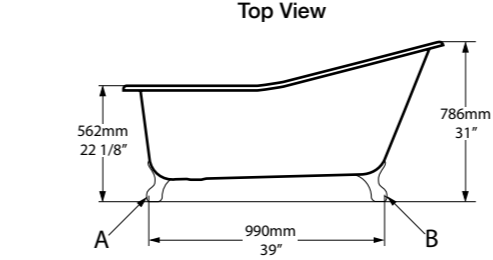

○ CNSHR-N-SW-OF ☉   ⚙️ CNSHR-N-xx-OF ☉

CE   UPC   Massachusetts Code cUPC listing by IAPMO

Tap holes can be drilled by installer
可按需现场钻取龙头孔位

Qc rich in Volcanic Limestone

- CNFT-SHR-SW
- CNFT-SHR-MW
- CNFT-SHR-MB
- CNFT-SHR-BK
- CNFT-SHR-AN
- CNFT-SHR-GR
- CNFT-SHR-SG
- CNFT-SHR-WH
- CNFT-SHR-PC
- CNFT-SHR-PB
- CNFT-SHR-PN
- CNFT-SHR-BN

Metal Feet

- SW
- Qc rich in Volcanic Limestone
- AN
- BK
- GR
- MB
- MW
- SG