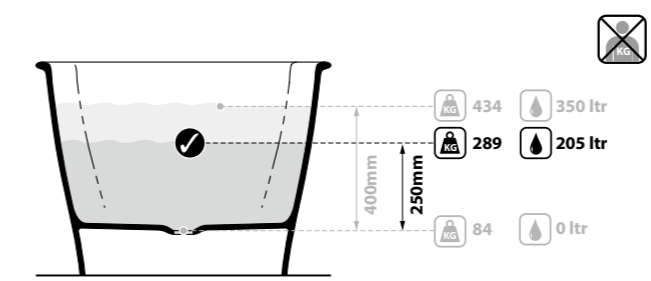

SW rich in Volcanic Limestone AN BK GR MB MW SG