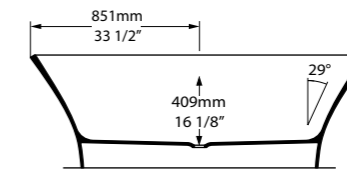

Newport Beach, California, USA

Photography by: Jeri Koegel

○ CNINN-N-SW-NO

⌚ CNINN-N-xx-NO

CE Massachusetts Code
cUPC listing by IAPMO

Section AA

SW rich in Volcanic Limestone AN BK GR MB MW SG