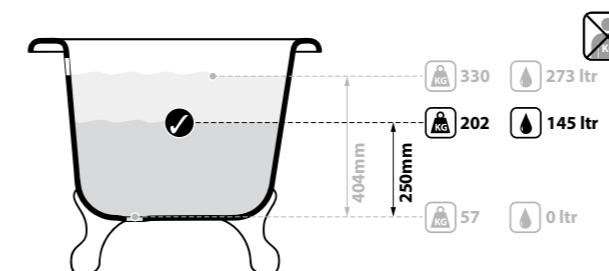

Tap holes can be drilled by installer

○ CNCHE-N-SW-OF ⊙

⊙ CNCHE-N-xx-OF ⊙