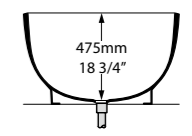

London, United Kingdom

Photography by: Darren Chung © Homes & Gardens

○ CNNAP-N-SW-NO CNNAP-N-xx-NO

CE Massachusetts Code cUPC listing by IAPMO

Section BB

SW rich in Volcanic Limestone AN BK GR MB MW SG