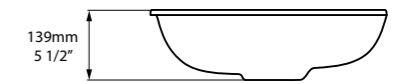

Kaldera 56

○ CNUBKA56IO

CE Massachusetts Code cUPC listing by IAPMO