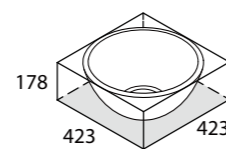

Semi Recessed

A generously deep hemispherical basin featuring a rimless design; suitable for countertop or semi-recessed mounting. Ideal for a "his and hers" setting. Available in 200 colour finishes.

○ CNVB-MAU-42-NO  
⌚ CNVB-MAU42-xx-NO