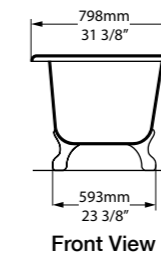

Tap holes can be drilled by installer

○ CNCHE-N-SW-OF ⊙

⊙ CNCHE-N-xx-OF ⊙