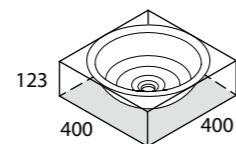

**Required Accessories**  
 CNK-22-xx / CNK-122-xx

Newport Beach, California, USA

Photography by: Ryan Garvin

The Drayton 40 is a traditional countertop basin with subtle rim detailing. Designed to complement the Drayton freestanding bath. Available in 200 colour finishes.