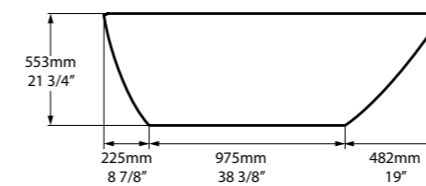

○ CNMO2-N-SW-NO

⌚ CNMO2-N-xx-NO

CE Massachusetts Code cUPC listing by IAPMO

Side View

Mozzano 2 follows the same design as the Mozzano bath but in a larger size. Features a void space underneath for waste plumbing. Available in 200 colour finishes.

○ CNMO2-N-SW-NO
⌚ CNMO2-N-xx-NO

Required Accessories

CNK-12-xx / CNK-36-xx