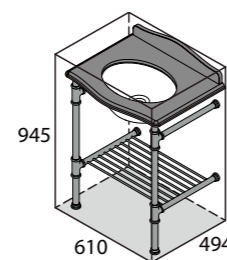

Quartz-topped washstand with an undermounted Kaali 46 basin.

- Choice of White, Black or Biscuit Quartz top;
- Removable upstand in same material finish;
- Option to order with or without tap holes;
- Two Polished Chrome legs with distinctive tee joint detailing;
- Towel rail and rack for storage;
- Wall anchors included.

CNMET-61-QXX-N-PC
CNMET-61-QXX-1THPC
CNMET-61-QXX-3THPC

Required Accessories

✓ CNK-22-xx / CNK-122-xx / CNK-24-xx / CNK-25-xx