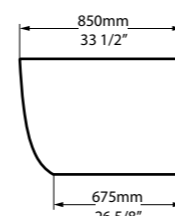

- CNELD-N-SW-NO
- CNELD-N-SW-OF

- ⦿ CNELD-N-xx-NO
- ⦿ CNELD-N-xx-OF

Massachusetts Code
cUPC listing by IAPMO

Tap holes can be drilled by installer

Side View

- 569 460 ltr
- 333 224 ltr
- 109 0 ltr

- rich in Volcanic Limestone