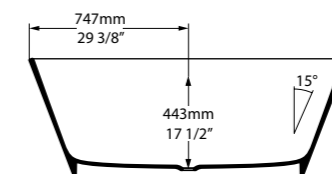

○ CNVET-N-SW-NO

🔧 CNVET-N-xx-NO

CE Massachusetts Code
cUPC listing by IAPMO

Section AA

- SW
- rich in Volcanic Limestone
- AN
- BK
- GR
- MB
- MW
- SG