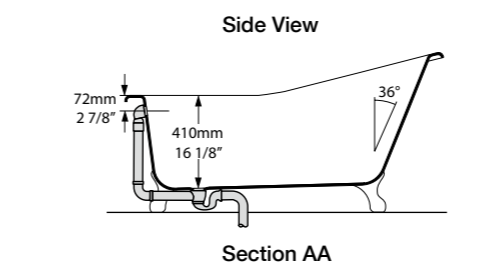

○ CNSHR-N-SW-OF ☉   ⚙️ CNSHR-N-xx-OF ☉

CE   UPC   Massachusetts Code cUPC listing by IAPMO

Tap holes can be drilled by installer
可按需现场钻取龙头孔位

Qc rich in Volcanic Limestone

- CNFT-SHR-SW
- CNFT-SHR-MW
- CNFT-SHR-MB
- CNFT-SHR-BK
- CNFT-SHR-AN
- CNFT-SHR-GR
- CNFT-SHR-SG
- CNFT-SHR-WH
- CNFT-SHR-PC
- CNFT-SHR-PB
- CNFT-SHR-PN
- CNFT-SHR-BN

Metal Feet

- SW
- Qc rich in Volcanic Limestone
- AN
- BK
- GR
- MB
- MW
- SG