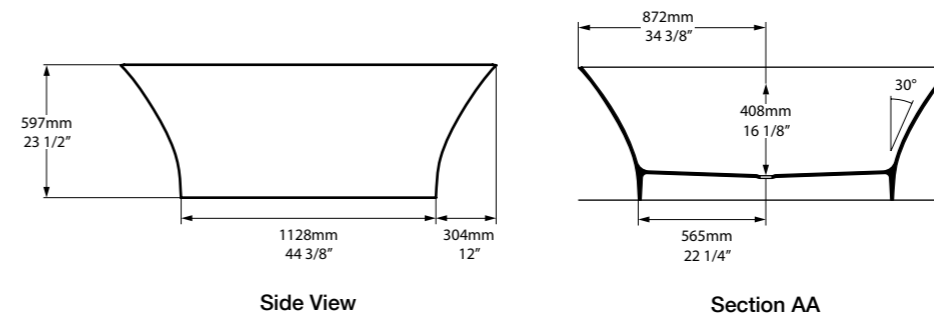

  Massachusetts Code cUPC listing by IAPMO

  rich in Volcanic Limestone        

An elegant double-ended roll-top bath featuring Art Deco feet. International styling suits modern or period settings. Available in 200 colour finishes.