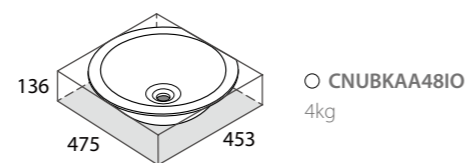

Round in shape, the new Kaali 48 basin is well suited to contemporary or traditional bathrooms. Like all models in the Kaali collection, it is designed for undermount applications and features an internal overflow.