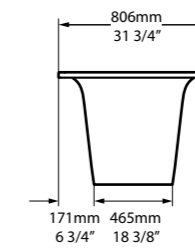

Front View

Section BB

Rim Detail

Tap holes can be drilled by installer

SW    Qc rich in Volcanic Limestone    AN    BK    GR    MB    MW    SG    [Color Selection Icon]

A beautifully crafted rimless freestanding bath with a low step-in height and subtle curves. The ergonomically designed compact bath makes a statement in the smallest bathrooms. Also offered in a larger format called Mozzano 2. Available in 200 colour finishes.