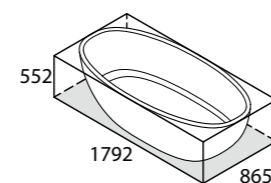

○ CNBA3-N-SW-NO  
⚡ CNBA3-N-xx-NO

Required Accessories

 CNK-12-xx / CNK-36-xx

Contoured to fit the body, Cabrits offers enhanced support for bathers of all sizes. Its special 'double dip' design makes the bath one of the most comfortable available and, with a maximum volume of just 176 litres, also one of the most water efficient in the Victoria + Albert collection. Complemented by the Cabrits 55 basin (page 174). Available in 200 colour finishes.