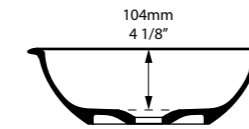

Newport Beach, California, USA

Photography by: Ryan Garvin

The Drayton 40 is a traditional countertop basin with subtle rim detailing. Designed to complement the Drayton freestanding bath. Available in 200 colour finishes.

○ CNVB-DRA-40-NO
■ CNVB-DRA40-xx-NO

Required Accessories

CNK-22-xx / CNK-122-xx

○ CNVB-DRA-40-NO ■ CNVB-DRA40-xx-NO

Massachusetts Code cUPC listing by IAPMO

Top View

Rim Detail