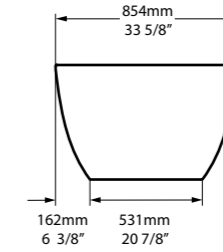

○ CNBAR-N-SW-NO

⚡ CNBAR-N-xx-NO

CE Massachusetts Code cUPC listing by IAPMO

Front View

rich in Volcanic Limestone