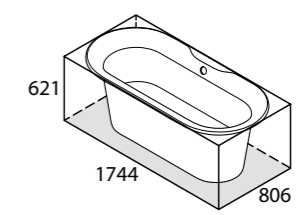

Add instant sophistication to any bathroom - minimalist elegance that descends gracefully to the floor. Features a void space underneath for waste plumbing. Available in 200 colour finishes.

○ CNMON-N-SW-OF
■ CNMON-N-xx-OF

64 220

Required Accessories
☒ CNK-30-xx / CNK-31-xx

Related products

ios 54
Page 178