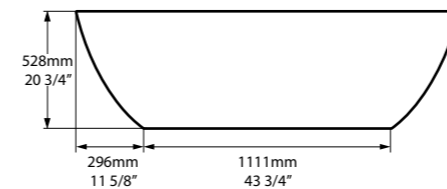

○ CINTER-N-SW-NO CINTER-N-xx-NO

CE Massachusetts Code
cUPC listing by IAPMO

Side View

rich in Volcanic Limestone