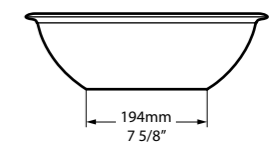

Newport Beach, California, USA

Photography by: Ryan Garvin

The Drayton 40 is a traditional countertop basin with subtle rim detailing. Designed to complement the Drayton freestanding bath. Available in 200 colour finishes.

○ CNVB-DRA-40-NO
■ CNVB-DRA40-xx-NO

Required Accessories

CNK-22-xx / CNK-122-xx

○ CNVB-DRA-40-NO ■ CNVB-DRA40-xx-NO

Massachusetts Code cUPC listing by IAPMO

Top View

Rim Detail

Side View