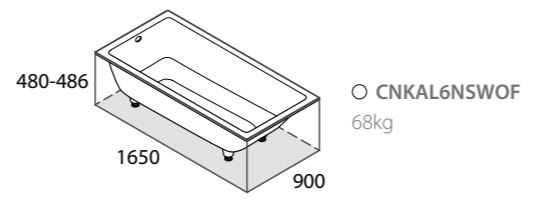

Kaldera 6 is ergonomically designed for maximum comfort and suitable for drop-in and undermount installations. Kaldera 6 brings clean lines and luxurious style to the bathroom, lending itself to both residential and hotel bathroom applications. Kaldera 6 is the largest bath in the collection, measuring 1650mm.

1. 32° angle of recline;
   - Diamond cut edge - ideal for back-to-wall or corner installations;
   - Four adjustable feet for perfect levelling.
2. Also see the more compact Kaldera 4 and Kaldera 5 baths.

68 261

Required Accessories
CNK-60-xx / CNK-61-xx