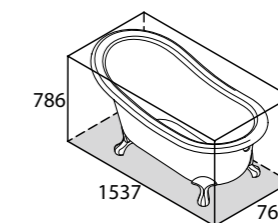

Section AA

Front View

Section BB

Rim Detail

 rich in Volcanic Limestone

Metal Feet

SW  rich in Volcanic Limestone

The perfect lines of this exquisitely designed slipper bath and its compact dimensions make it of particular appeal for smaller bathrooms - authentic Victorian style for your home. Available in 200 colour finishes. A range of metal foot finishes are available - see next page.