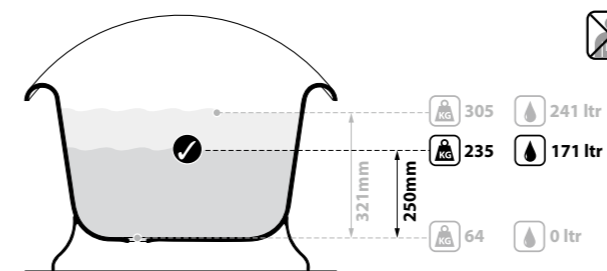

○ CNMAR-N-SW-OF + CNMAR-B-SW ⊗ ⊕ CNMAR-N-xx-OF + CNMAR-B-xx ⊗ Massachusetts Code cUPC listing by IAPMO