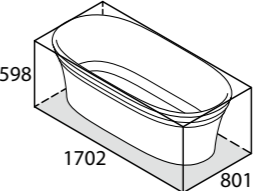

- ☐ CNWAR-N-SW-NO
- ☐ CNWAR-N-xx-NO

- 86
- 263

Required Accessories

- ☒ CNK-12-xx / CNK-36-xx / CNK-40-xx