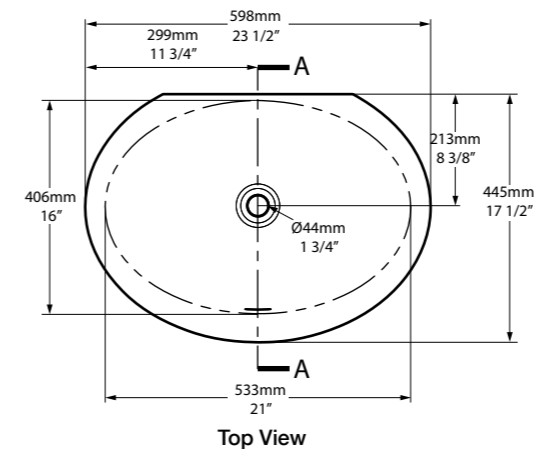

Kaali 60

○ CNUBKAA60IO

CE Massachusetts Code cUPC listing by IAPMO

Top View