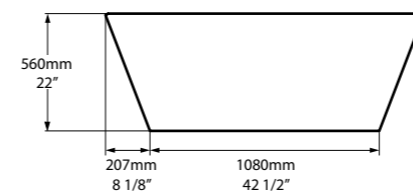

○ CNVET-N-SW-NO

🔧 CNVET-N-xx-NO

CE Massachusetts Code
cUPC listing by IAPMO

Side View

- SW
- rich in Volcanic Limestone
- AN
- BK
- GR
- MB
- MW
- SG