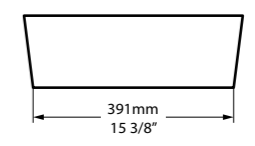

○ CNVB-IOS-80-NO   ⚒ CNVB-IOS80-xx-NO

CE Massachusetts Code cUPC listing by IAPMO

Side View

The ios 80 is a generous countertop basin designed to complement the ios bath. Also available in a smaller size - see ios 54. Available in 200 colour finishes.

Required Accessories
CNK-22-xx / CNK-122-xx

SW rich in Volcanic Limestone