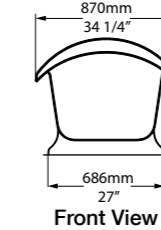

○ CNMAR-N-SW-OF + CNMAR-B-SW ⊗ ⊕ CNMAR-N-xx-OF + CNMAR-B-xx ⊗ Massachusetts Code cUPC listing by IAPMO