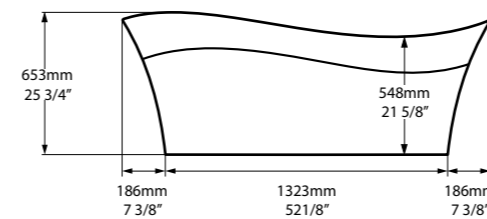

Section BB

Side View

Section AA

SW  rich in Volcanic Limestone  AN BK GR MB MW SG 

An opulent double-ended roll-top freestanding bath with elegant rim detailing, offering classic symmetry. A true statement piece. Perfectly complemented by the Radford 51 basin (page 188). Available in 200 colour finishes. A range of metal foot finishes are available - see next page.