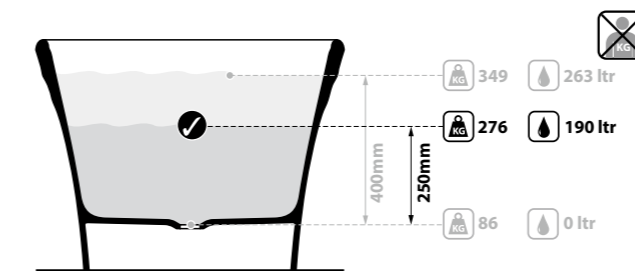

Section BB

Side View

Section AA

Rim Detail

London, United Kingdom

Photography by: Megan Taylor

SW  rich in Volcanic Limestone  AN BK GR MB MW SG 

Featuring classic lines with slimmed down dimensions. Exquisite Edwardian styling that fits almost anywhere. Available in 200 colour finishes. A range of metal foot finishes are available - see next page.