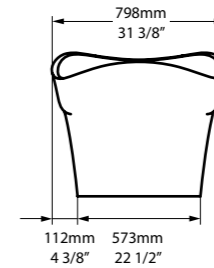

○ CNPES-N-SW-NO   ↓ CNPES-N-xx-NO

CE Massachusetts Code
cUPC listing by IAPMO
Registered Design

Front View

SW rich in Volcanic Limestone AN BK GR MB MW SG