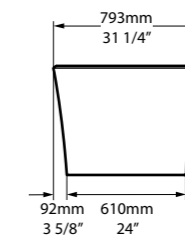

Newport Beach, California, USA

Photography by: Jeri Koegel

○ CNINN-N-SW-NO

⌚ CNINN-N-xx-NO

CE Massachusetts Code
cUPC listing by IAPMO

Front View

SW rich in Volcanic Limestone AN BK GR MB MW SG