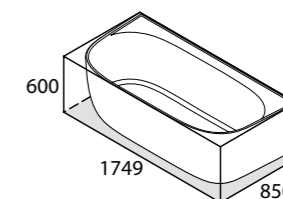

At 1750mm long, it's the perfect bathtub for bathrooms large and small where clean lines and day to day practicality are equally important. Available in 200 colour finishes.

Related products

Rossendale 91  
Page 210