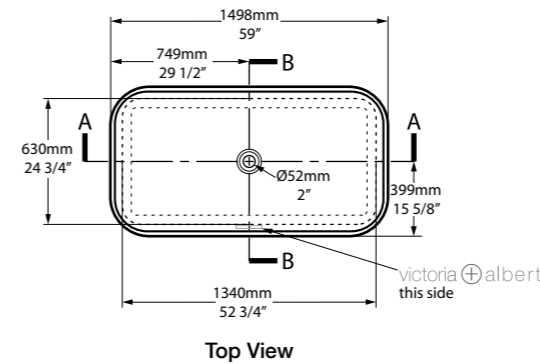

○ CNEDG-N-SW-NO

⚓ CNEDG-N-xx-NO

CE Massachusetts Code
cUPC listing by IAPMO