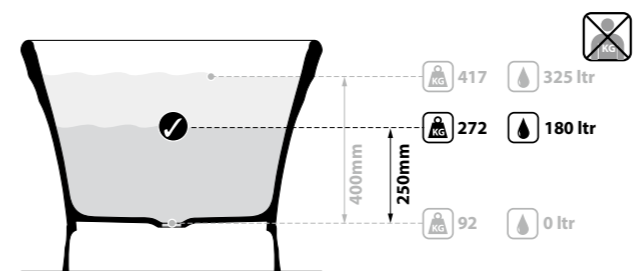

Top View

Front View

Section BB

Side View

Section AA

Rim Detail

SW  rich in Volcanic Limestone 

Featuring a deep, double-ended bathing well, the Victorian-inspired York features an elegant pedestal base hiding all the waste plumbing. Available in 200 colour finishes.