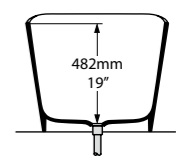

○ CNTRV-N-SW-NO

⚡ CNTRV-N-xx-NO

CE Massachusetts Code
cUPC listing by IAPMO

Section BB

- rich in Volcanic Limestone