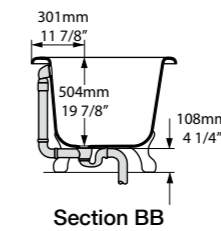

- Required Accessories**
-  57
  -  273
  - 
  - CNK-30-xx/ CNK-31-xx

Related products

-   **Lario 100 Solo**  
Page 204

Tap holes can be drilled by installer

○ CNCHE-N-SW-OF ⊙

⊙ CNCHE-N-xx-OF ⊙

Babylonstoren, Franschhoek, South Africa