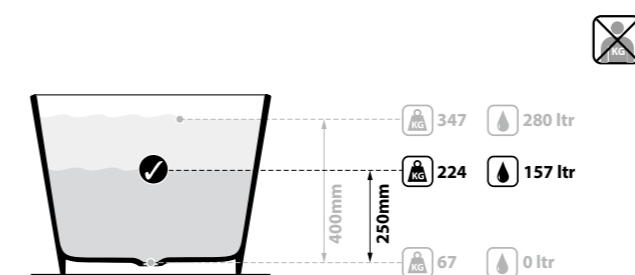

- SW
- rich in Volcanic Limestone
- AN
- BK
- GR
- MB
- MW
- SG