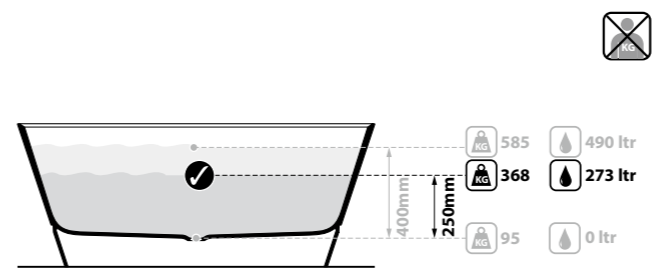

SW rich in Volcanic Limestone™

AN **BK** **GR** **MB** **MW** **SG**