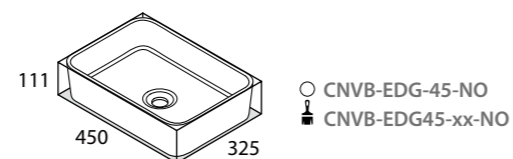

The Edge 45 is a compact basin with distinctive cubic styling. Perfectly paired with the Edge bath. Available in 200 colour finishes.

Required Accessories

 CNK-22-xx / CNK-122-xx

○ CNVB-IOS-54-NO 

⬇ CNVB-IOS54-xx-NO 