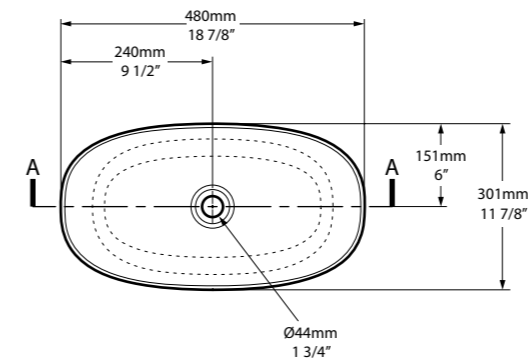

Top View

The Barcelona 48 is a sleek pebble-shaped basin; the perfect complement to the Barcelona baths. Ideal for cloakrooms or paired in 'his and hers' settings. Available in 200 colour finishes. See also Barcelona 55 and Barcelona 64.

Required Accessories

CNK-22-xx / CNK-122-xx