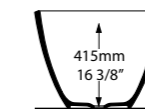

○ CNMOZ-N-SW-NO   ♣ CNMOZ-N-xx-NO

CE Massachusetts Code
cUPC listing by IAPMO

Section BB

SW rich in Volcanic Limestone AN BK GR MB MW SG