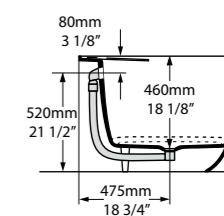

Tap holes can be drilled by installer

Top View

Front View

Side View

Section AA

Section BB

-  569  460 ltr
-  333  224 ltr
-  109  0 ltr

- 
-  rich in Volcanic Limestone
- 
- 
- 
- 
- 
- 
- 