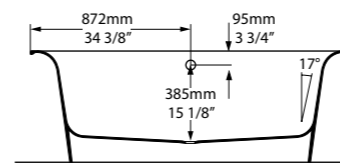

Dawn Topham – Monaco

Monaco

Photography by: Vanessa Lewis

○ CNMON-N-SW-OF ☑   ⚠ CNMON-N-xx-OF ☑

CE   UPC   Massachusetts Code

Section AA

Rim Detail

Tap holes can be drilled by installer

SW   Qc rich in Volcanic Limestone   AN   BK   GR   MB   MW   SG   [Color Selection Icon]