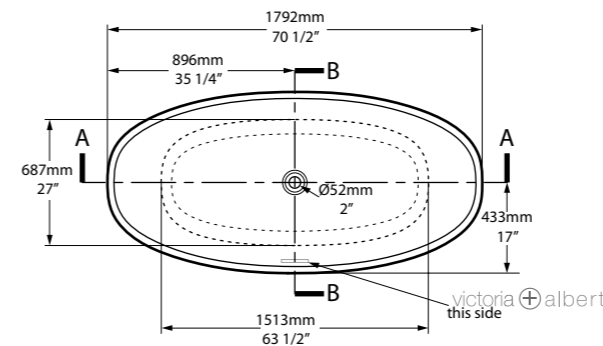

Also see two larger formats; Barcelona, or Barcelona 3, which features a void.

**Required Accessories**

 86  316  CNK-12-xx / CNK-36-xx

SW  rich in Volcanic Limestone

 AN BK GR MB MW SG 

○ CNBA3-N-SW-NO 

⚡ CNBA3-N-xx-NO 