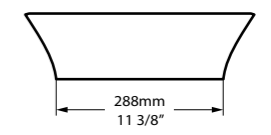

○ CNVB-RAV-60-NO

⌚ CNVB-RAV60-xx-NO

CE Massachusetts Code cUPC listing by IAPMO

Side View

The Ravello 60 basin's sculptural lines complement the Ravello bath. Available in 200 colour finishes.

○ CNVB-RAV-60-NO
⌚ CNVB-RAV60-xx-NO

Required Accessories
✓ CNK-22-xx / CNK-122-xx

SW rich in Volcanic Limestone AN BK GR MB MW SG