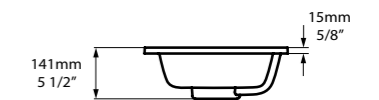

Rossendale 107

○ CNDU-ROS-107-IO

CE Massachusetts Code cUPC listing by IAPMO

Side View

A long, shallow basin that can be dropped in or undermounted. Features an internal overflow. Available in three sizes - see also Rossendale 91 and Rossendale 122.

Required Accessories

✓ CNK-22-xx / CNK-122-xx / CNK-24-xx / CNK-25-xx

SW rich in Volcanic Limestone