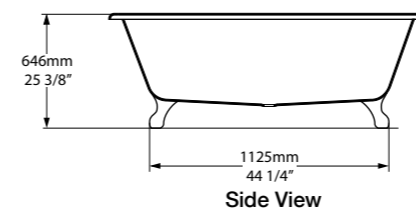

Tap holes can be drilled by installer

○ CNCHE-N-SW-OF ⊙

⊙ CNCHE-N-xx-OF ⊙