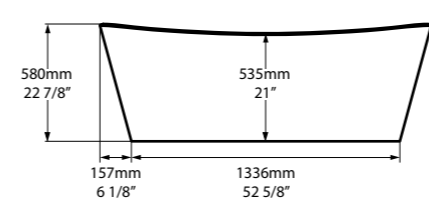

Side View

Section AA

Section BB

- 
-  rich in Volcanic Limestone
- 
- 
- 
- 
- 
- 
- 

Simple, deep and double-ended – ideal for modern bathrooms where space is at a premium. Also offered in a larger format called Vetralla 2. Available in 200 colour finishes.