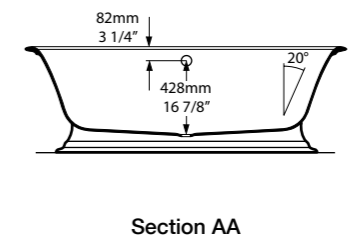

○ CNRAD-N-SW-OF + CNELW-B-SW © † CNRAD-N-xx-OF + CNELW-B-xx ©

CE Massachusetts Code cUPC listing by IAPMO Registered Design