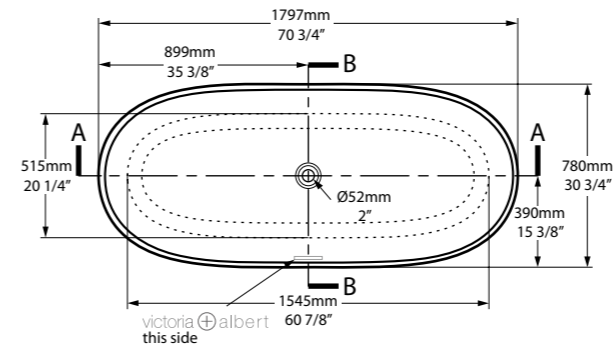

Sydney, New South Wales, Australia

Photography by: Maree Homer

○ CNWOR-N-SW-NO   ♣ CNWOR-N-xx-NO

CE Massachusetts Code
cUPC listing by IAPMO

Top View

SW rich in Volcanic Limestone