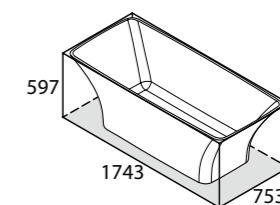

- CNFT-RAD-WH
- CNFT-RAD-PC
- CNFT-RAD-PB
- CNFT-RAD-PN
- CNFT-RAD-BN
- CNFT-RAD-AB

rich in Volcanic Limestone

- 
- 
- 
- 
- 
- 
- 
-

Bold straight lines combine effortlessly with gentle curves. Features a void space underneath for waste plumbing. Complemented by the Ravello 60 basin (page 190). Available in 200 colour finishes.