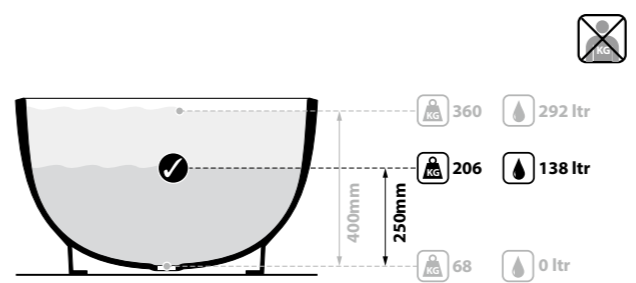

SW rich in Volcanic Limestone AN BK GR MB MW SG