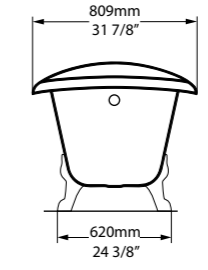

Section AA

Front View

Section BB

Rim Detail

 rich in Volcanic Limestone

Metal Feet

SW  rich in Volcanic Limestone

The perfect lines of this exquisitely designed slipper bath and its compact dimensions make it of particular appeal for smaller bathrooms - authentic Victorian style for your home. Available in 200 colour finishes. A range of metal foot finishes are available - see next page.