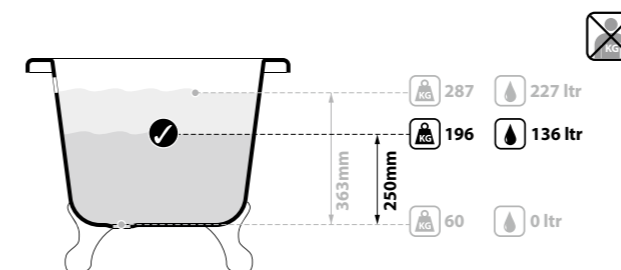

Tap holes can be drilled by installer

CE  Massachusetts Code cUPC listing by IAPMO

SW  rich in Volcanic Limestone

Longer than the traditional Victorian slipper, featuring both Lion's paw and modern feet options. Available in 200 colour finishes. A range of metal foot finishes are available - see next page.