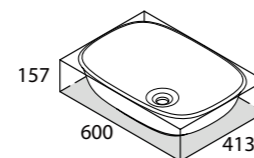

The Amiata 60 is a generously sized countertop basin, designed to complement the Amiata freestanding bath. Designed by Meneghello Paoletti Associati. Available in 200 colour finishes.

○ CNVB-AMT-60-NO  
⚠ CNVB-AMT60-xx-NO