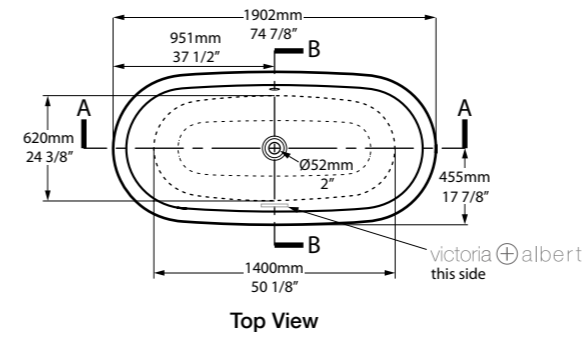

○ CNRAD-N-SW-OF + CNELW-B-SW © † CNRAD-N-xx-OF + CNELW-B-xx ©

CE Massachusetts Code cUPC listing by IAPMO Registered Design