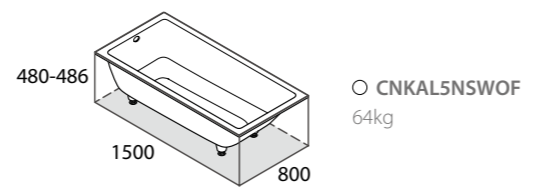

Kaldera 5 is ergonomically designed for maximum comfort and suitable for drop-in and undermount installations. Kaldera 5 brings clean lines and luxurious style to the bathroom, lending itself to both residential and hotel bathroom applications. Measuring a compact 1500mm, it is ideal for smaller spaces.

- 32° angle of recline;
- Diamond cut edge - ideal for back-to-wall or corner installations;
- Four adjustable feet for perfect levelling.

Also see the Kaldera 4, which is narrower, or the longer Kaldera 6.

Required Accessories
✓ CNK-60-xx / CNK-61-xx