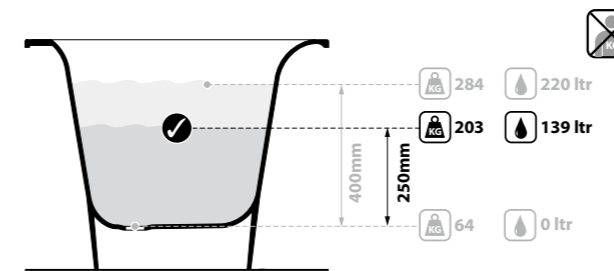

Front View

Section BB

Rim Detail

Tap holes can be drilled by installer

SW    Qc rich in Volcanic Limestone    AN    BK    GR    MB    MW    SG    [Color Selection Icon]

A beautifully crafted rimless freestanding bath with a low step-in height and subtle curves. The ergonomically designed compact bath makes a statement in the smallest bathrooms. Also offered in a larger format called Mozzano 2. Available in 200 colour finishes.