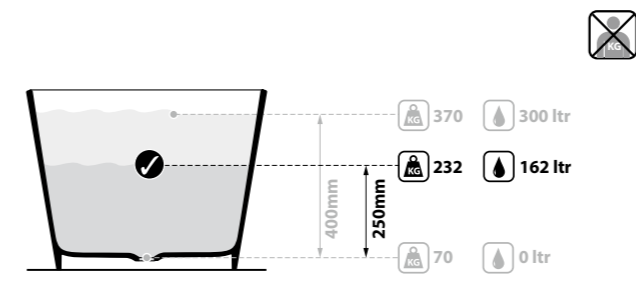

SW rich in Volcanic Limestone AN BK GR MB MW SG