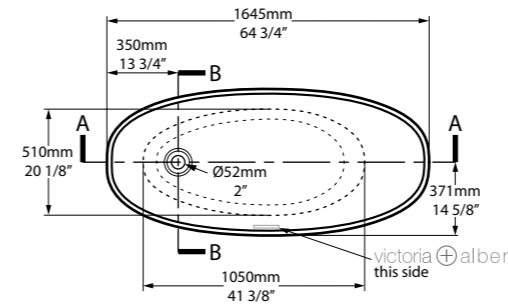

○ CNMOZ-N-SW-NO   ♣ CNMOZ-N-xx-NO

CE Massachusetts Code
cUPC listing by IAPMO

Top View

SW rich in Volcanic Limestone AN BK GR MB MW SG