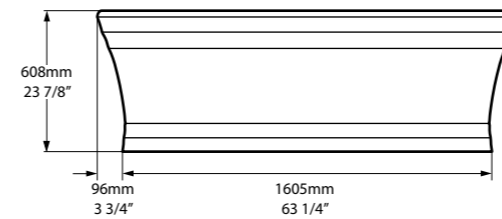

Sydney, New South Wales, Australia

Photography by: Maree Homer

○ CNWOR-N-SW-NO   ♣ CNWOR-N-xx-NO

CE Massachusetts Code
cUPC listing by IAPMO

Side View

SW rich in Volcanic Limestone