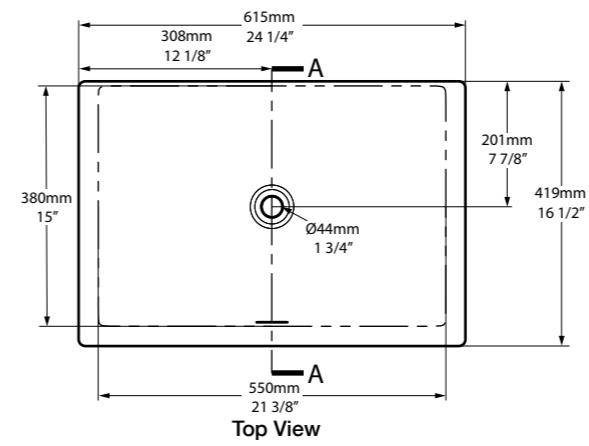

Kaldera 62

○ CNUBKAA62IO

CE Massachusetts Code cUPC listing by IAPMO

The Kaldera 62 is the largest of the Kaldera undermount basins. Rectangular in shape, it is designed to match the Kaldera built-in bath collection but naturally complements other models. Features an internal overflow. Also available in a small size - see Kaldera 56.

Required Accessories

5 10 CNK-24-xx / CNK-25-xx

SW rich in Volcanic Limestone