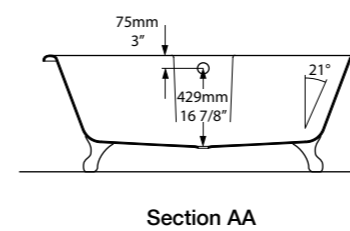

Tap holes can be drilled by installer

○ CNCHE-N-SW-OF ⊙

⊙ CNCHE-N-xx-OF ⊙