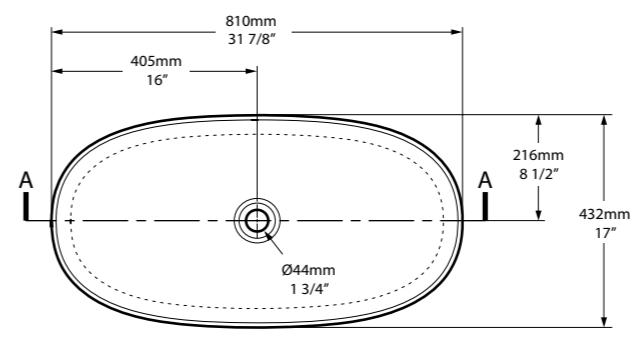

Top View

The ios 80 is a generous countertop basin designed to complement the ios bath. Also available in a smaller size - see ios 54. Available in 200 colour finishes.