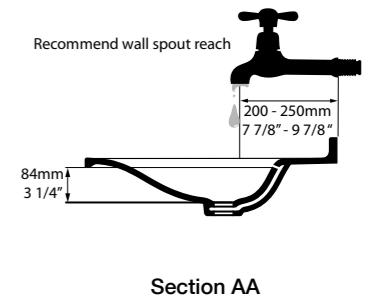

Candella 114

CNCAN-114-N-PC CNCAN-114-1TH-PC CNCAN-114-3TH-PC

Tap holes can be drilled by installer

- CNCAN-114-N-PC
- CNCAN-114-1TH-PC
- CNCAN-114-3TH-PC

Polished Chrome washstand topped with a Mandello 114 Solo basin.

- Option to order with or without tap holes;
- Two legs with elegantly formed details;
- Towel rail and a toughened glass shelf for storage;
- Wall anchors included.

CNCAN-114-N-PC
CNCAN-114-1TH-PC
CNCAN-114-3TH-PC

Required Accessories

37 1/2

8

CNK-22-xx / CNK-122-xx / CNK-24-xx / CNK-25-xx