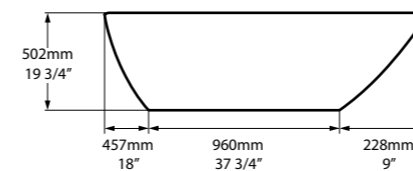

○ CNMOZ-N-SW-NO   ♣ CNMOZ-N-xx-NO

CE Massachusetts Code
cUPC listing by IAPMO

Side View

SW rich in Volcanic Limestone AN BK GR MB MW SG