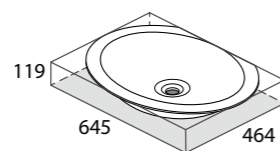

The Kaali 65 is the most generous of our oval shaped Kaali basins and is designed for undermount installations. Features an internal overflow. Also available in two smaller sizes - see Kaali 46 and kaali 60.