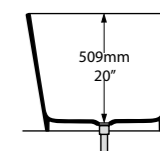

○ CNVET-N-SW-NO

🔧 CNVET-N-xx-NO

CE Massachusetts Code
cUPC listing by IAPMO

Section BB

- SW
- rich in Volcanic Limestone
- AN
- BK
- GR
- MB
- MW
- SG