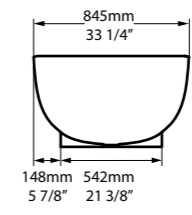

London, United Kingdom

Photography by: Darren Chung © Homes & Gardens

○ CNNAP-N-SW-NO CNNAP-N-xx-NO

CE Massachusetts Code cUPC listing by IAPMO

Front View

SW rich in Volcanic Limestone AN BK GR MB MW SG