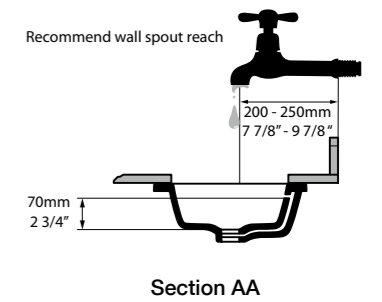

Metallo 113 Quartz

CNMET-113-QXX-N-PC CNMET-113-QXX1THPC CNMET-113-QXX3THPC

CE cUPC Massachusetts Code cUPC listing by IAPMO

Tap holes can be drilled by installer

CNMET-113-QXX-N-PC
CNMET-113-QXX1THPC
CNMET-113-QXX3THPC

Quartz-topped washstand with an undermounted Rossendale 91 basin.

- Choice of White, Black or Biscuit Quartz top;
- Removable upstand in same material finish;
- Option to order with or without tap holes;
- Two Polished Chrome legs with distinctive tee joint detailing;
- Towel rail and rack for storage;
- Wall anchors included.

CNMET-113-QXX-N-PC
CNMET-113-QXX1THPC
CNMET-113-QXX3THPC

Required Accessories

✓ CNK-22-xx / CNK-122-xx / CNK-24-xx / CNK-25-xx