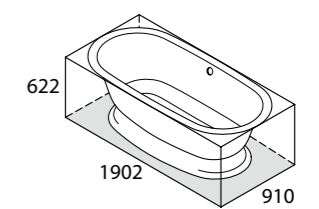

Elwick is a generous double ended bath, mounted on a pedestal base to hide away the waste plumbing. Subtle rim detailing brings the traditional form into the modern day. Complemented by the Radford 51 basin (page 188). Available in 200 colour finishes.

Related products

- Radford 51
  Page 186

- CNRAD-N-SW-OF + CNELW-B-SW
- CNRAD-N-xx-OF + CNELW-B-xx

1. **Required Accessories**
2. 82 320 CNK-30-xx / CNK-31-xx