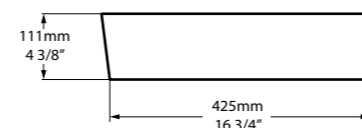

○ CNVB-EDG-45-NO ⚡ CNVB-EDG45-xx-NO

Massachusetts Code cUPC listing by IAPMO

Front View

Section AA

The Edge 45 is a compact basin with distinctive cubic styling. Perfectly paired with the Edge bath. Available in 200 colour finishes.

Required Accessories

CNK-22-xx / CNK-122-xx