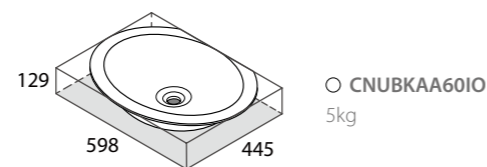

Section AA

Oval in shape, the new Kaali 60 undermount basin follows the same design aesthetic as the Kaali 46 but is larger in size. Available in two other sizes - see the smaller Kaali 46 and the larger Kaali 65.