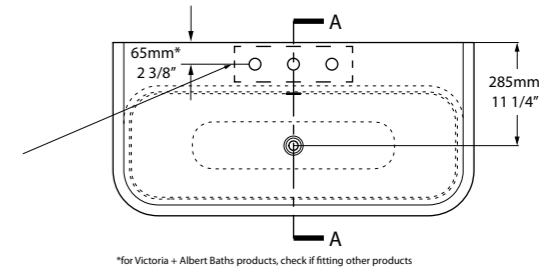

Candella 100

CNCAN-100-N-PC CNCAN-100-1TH-PC CNCAN-100-3TH-PC

Tap holes can be drilled by installer

CNCAN-100-N-PC
CNCAN-100-1TH-PC
CNCAN-100-3TH-PC

Polished Chrome washstand topped with a Lario 100 Solo basin.

- Option to order with or without tap holes;
- Two legs with elegantly formed details;
- Towel rail and a toughened glass shelf for storage;
- Wall anchors included.

CNCAN-100-N-PC
CNCAN-100-1TH-PC
CNCAN-100-3TH-PC

Required Accessories

37 1/2 15

CNK-22-xx / CNK-122-xx / CNK-24-xx / CNK-25-xx