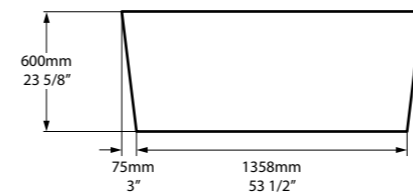

Dallas, Texas, USA

Photography by: Stephen Karlisch

○ CNIOS-N-SW-NO

⚡ CNIOS-N-xx-NO

CE Massachusetts Code
cUPC listing by IAPMO

Side View

rich in Volcanic Limestone