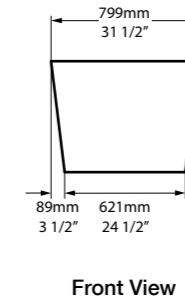

○ CNEDG-N-SW-NO

⚓ CNEDG-N-xx-NO

CE Massachusetts Code
cUPC listing by IAPMO