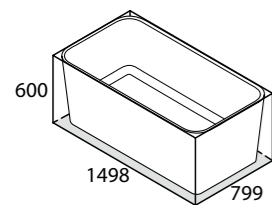

# Edge

Deep, double-ended luxury in a compact format. The Edge shares many of the qualities of the ios, with the addition of distinctive cubic styling and a void space underneath for waste plumbing. Complemented by the Edge 45 basin (page 178). Available in 200 colour finishes.