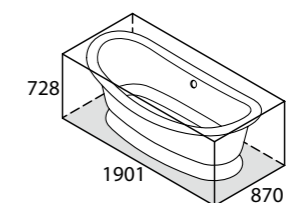

A large, luxurious double-ended slipper bath with a plinth. The Marlborough is based on a traditional "bateau" bath. For those wanting to make the ultimate statement in their bathroom, be it modern or classic. Available in 200 colour finishes.