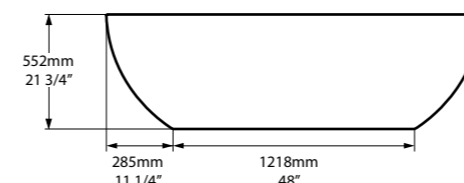

○ CNBA3-N-SW-NO

⚡ CNBA3-N-xx-NO

Side View

Barcelona 3 follows the same design aesthetic as the Barcelona bath, but features a void space underneath for waste plumbing. Complemented by the Barcelona 48, Barcelona 55 or Barcelona 64 basins (page 168 – 173). Available in 200 colour finishes. Also see two other formats: Barcelona, without a void, or the more compact Barcelona 2.

○ CNBA3-N-SW-NO
⚡ CNBA3-N-xx-NO

Required Accessories

CNK-12-xx / CNK-36-xx