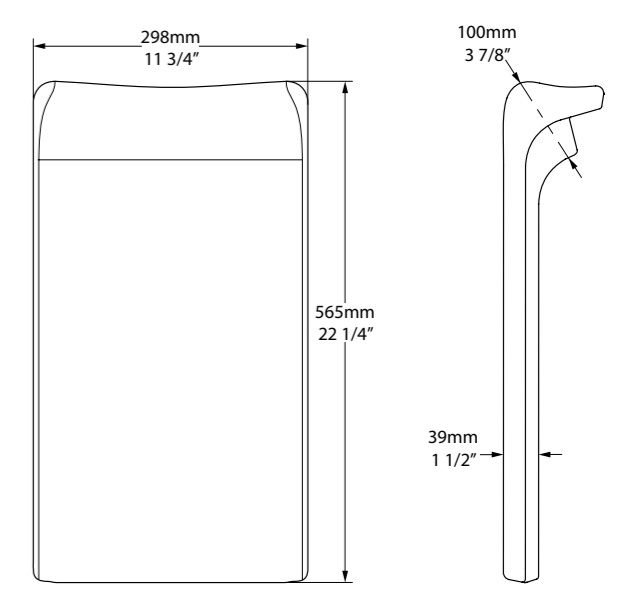

Front View

Side View