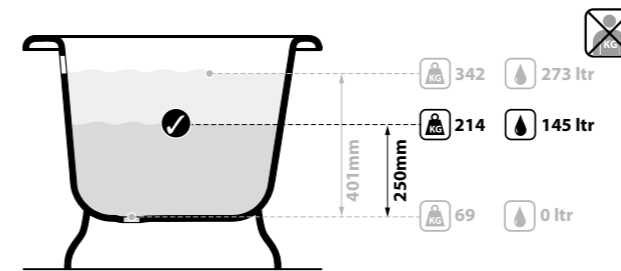

East Hampton, New York, USA

Photography by: Raquel Langworthy

○ CNYOR-N-SW-OF + CNYOR-B-SW ⊗ ⊕ CNYOR-N-xx-OF + CNYOR-B-xx ⊗

Massachusetts Code
cUPC listing by IAPMO

Tap holes can be drilled by installer