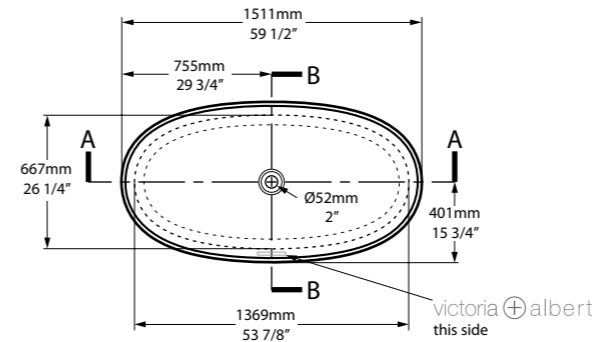

○ CNIOS-N-SW-NO

⚡ CNIOS-N-xx-NO

CE Massachusetts Code
cUPC listing by IAPMO

Top View