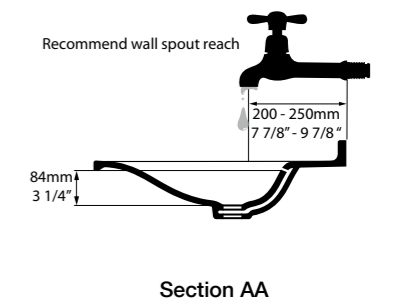

CE Massachusetts Code cUPC listing by IAPMO