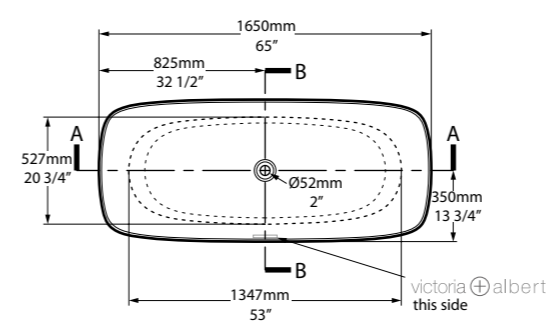

○ CNTRV-N-SW-NO

⚡ CNTRV-N-xx-NO

CE Massachusetts Code
cUPC listing by IAPMO

Top View

- rich in Volcanic Limestone