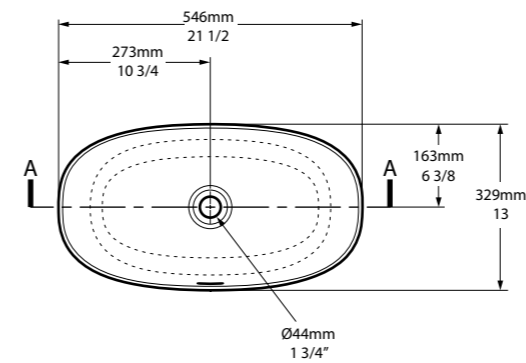

Required Accessories

 CNK-22-xx / CNK-122-xx

○ CNVB-BAR-55-IO 

⚡ CNVB-BAR55-xx-IO 

**CE**  Massachusetts Code: Pending  
cUPC listing by IAPMO: Pending

Top View

Side View

Front View