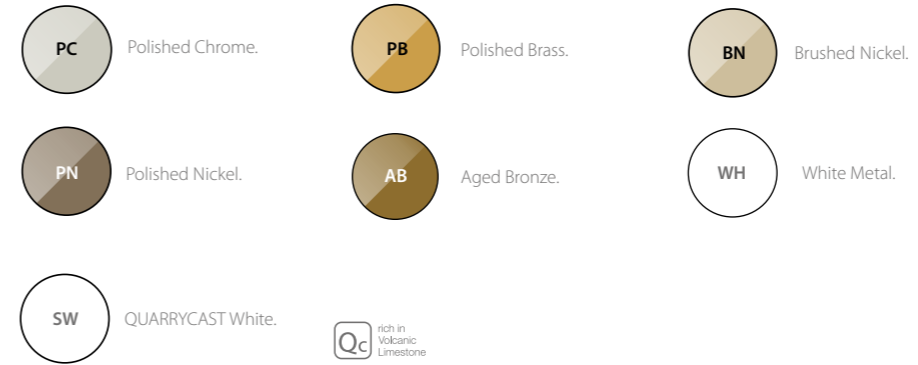

# Waste kits

Choose between our range of waste kits to meet your installation needs. This year, we have extended our range to include the new Kit 36 Intelli-waste, with a lower water capacity than our Kit 40. We have also introduced a white QUARRYCAST finish for our Kit 25 basin waste, creating a seamless look.