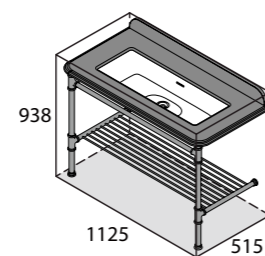

Quartz-topped washstand with an undermounted Rossendale 91 basin.

- Choice of White, Black or Biscuit Quartz top;
- Removable upstand in same material finish;
- Option to order with or without tap holes;
- Two Polished Chrome legs with distinctive tee joint detailing;
- Towel rail and rack for storage;
- Wall anchors included.

CNMET-113-QXX-N-PC
CNMET-113-QXX1THPC
CNMET-113-QXX3THPC

Required Accessories

✓ CNK-22-xx / CNK-122-xx / CNK-24-xx / CNK-25-xx