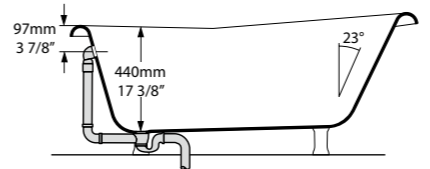

Bona Dea Private Estate, Hermanus, South Africa

○ CNROX-N-SW-OF CNROX-N-xx-OF

CE Massachusetts Code cUPC listing by IAPMO

Section AA

rich in Volcanic Limestone

Metal Feet

SW rich in Volcanic Limestone