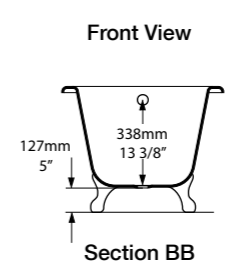

○ CNSHR-N-SW-OF ☉   ⚙️ CNSHR-N-xx-OF ☉

CE   UPC   Massachusetts Code cUPC listing by IAPMO

Tap holes can be drilled by installer
可按需现场钻取龙头孔位

Qc rich in Volcanic Limestone

- CNFT-SHR-SW
- CNFT-SHR-MW
- CNFT-SHR-MB
- CNFT-SHR-BK
- CNFT-SHR-AN
- CNFT-SHR-GR
- CNFT-SHR-SG
- CNFT-SHR-WH
- CNFT-SHR-PC
- CNFT-SHR-PB
- CNFT-SHR-PN
- CNFT-SHR-BN

Metal Feet

- SW
- Qc rich in Volcanic Limestone
- AN
- BK
- GR
- MB
- MW
- SG