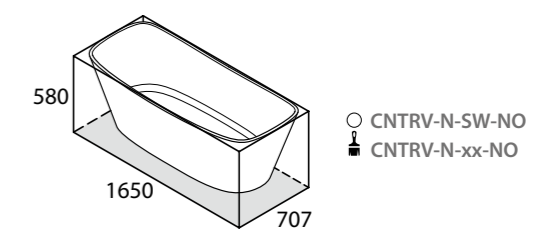

A modern reinvention of the classic bateau bath. Featuring a fine rim and deep and double ended bathing well, Trivento is equally at home in city apartments or family bathrooms. Available in 200 colour finishes.

68 295

Required Accessories

- ☒ CNK-12-xx / CNK-36-xx / CNK-40-xx