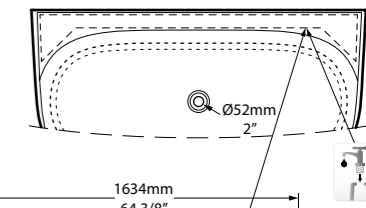

- CNELD-N-SW-NO
- CNELD-N-SW-OF

- ⦿ CNELD-N-xx-NO
- ⦿ CNELD-N-xx-OF

Massachusetts Code
cUPC listing by IAPMO

Tap holes can be drilled by installer

Side View

- 569 460 ltr
- 333 224 ltr
- 109 0 ltr

- rich in Volcanic Limestone