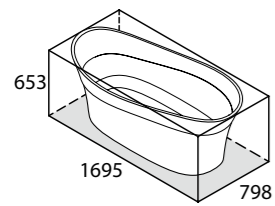

Pescadero

Inspired by the sea, the double-ended Pescadero features an undulating rim, designed to form a distinctive, asymmetrical 'wave'. Features a void space underneath for waste plumbing. Available in 200 colour finishes.

- CNPES-N-SW-NO
- CNPES-N-xx-NO

77 289

Required Accessories

- ☒ CNK-12-xx / CNK-36-xx