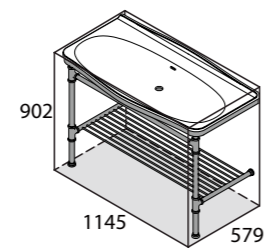

- Option to order with or without tap holes;
- Two legs with distinctive tee joint detailing;
- Towel rail and rack for storage;
- Wall anchors included.

CNMET-114-N-PC  
CNMET-114-1TH-PC  
CNMET-114-3TH-PC  
30Kg