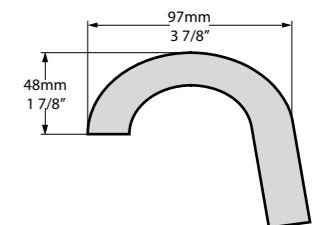

○ CNMAR-N-SW-OF + CNMAR-B-SW ⊗ ⊕ CNMAR-N-xx-OF + CNMAR-B-xx ⊗ Massachusetts Code cUPC listing by IAPMO