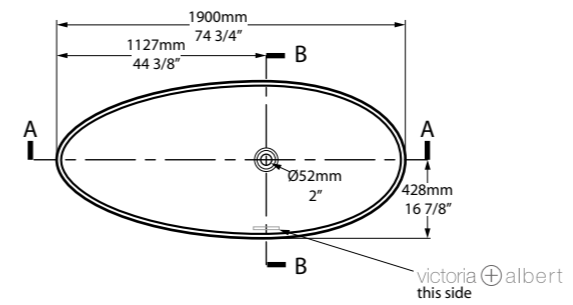

○ CNNAP-N-SW-NO CNNAP-N-xx-NO

CE Massachusetts Code cUPC listing by IAPMO

Top View