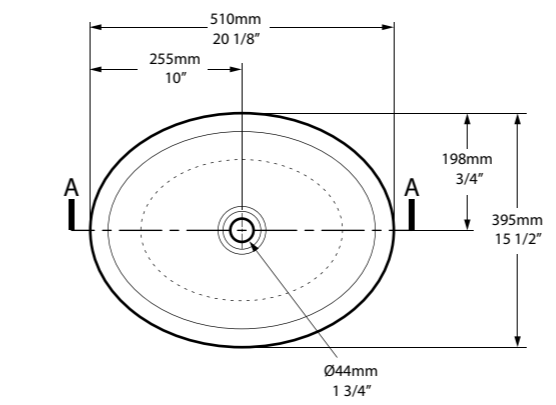

Top View

The Radford 51 is a traditional countertop basin with subtle rim detailing. Designed to complement the Radford freestanding bath. Available in 200 colour finishes.

○ CNVB-RAD-51-NO
⚡ CNVB-RAD51-xx-NO

Required Accessories
CNK-22-xx / CNK-122-xx

SW rich in Volcanic Limestone