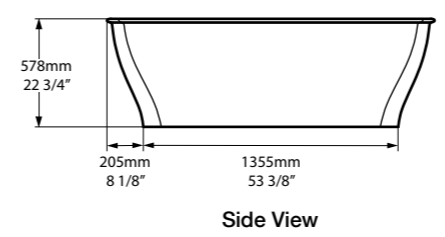

SW rich in Volcanic Limestone AN BK GR MB MW SG