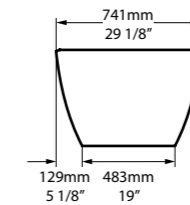

○ CNMOZ-N-SW-NO   ♣ CNMOZ-N-xx-NO

CE Massachusetts Code
cUPC listing by IAPMO

Front View

SW rich in Volcanic Limestone AN BK GR MB MW SG