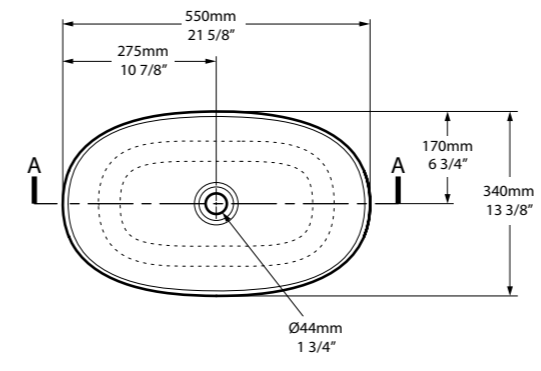

**SW**  rich in Volcanic Limestone  **AN** **BK** **GR** **MB** **MW** **SG** 

○ CNVB-CAB-55-NO   CNVB-CAB55-xx-NO 

  Massachusetts Code cUPC listing by IAPMO

Top View

Side View

Front View

Section AA

The Cabrits 55 basin is a low-slung, sophisticated basin featuring complex curves. Designed to complement the Cabrits bath. Available in 200 colour finishes.