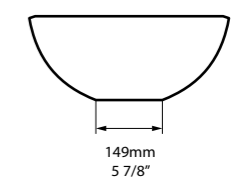

○ CNVB-NAP-57-NO

⚡ CNVB-NAP57-xx-NO

CE Massachusetts Code cUPC listing by IAPMO

Top View

The egg-shaped asymmetric Napoli 57 basin is a focal point in any bathroom. Designed to complement the Napoli freestanding bath. Available in 200 colour finishes.

Required Accessories
CNK-22-xx / CNK-122-xx

SW rich in Volcanic Limestone **AN** **BK** **GR** **MB** **MW** **SG**