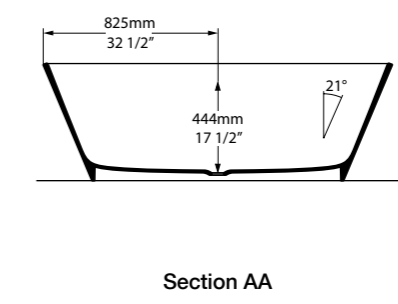

Vetralla 2

○ CNVE2-N-SW-NO CNVE2-N-xx-NO

CE Massachusetts Code
cUPC listing by IAPMO