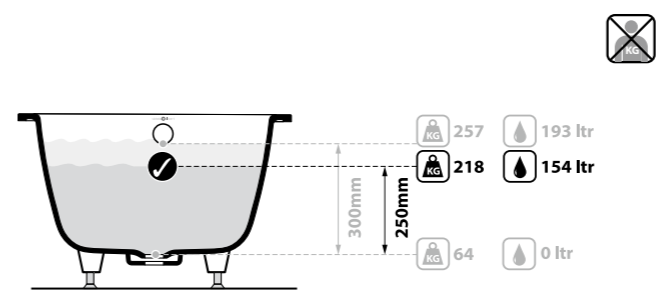

SW rich in Volcanic Limestone