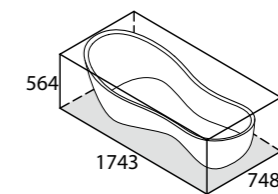

○ CNBA3-N-SW-NO  
⚡ CNBA3-N-xx-NO

Required Accessories

 CNK-12-xx / CNK-36-xx

Contoured to fit the body, Cabrits offers enhanced support for bathers of all sizes. Its special 'double dip' design makes the bath one of the most comfortable available and, with a maximum volume of just 176 litres, also one of the most water efficient in the Victoria + Albert collection. Complemented by the Cabrits 55 basin (page 174). Available in 200 colour finishes.