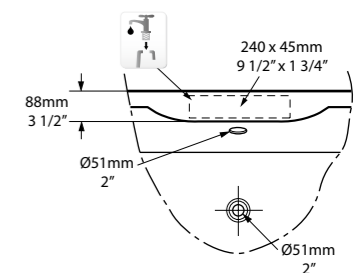

Front View

Section BB

Rim Detail

Tap holes can be drilled by installer

SW    Qc rich in Volcanic Limestone    AN    BK    GR    MB    MW    SG    [Color Selection Icon]

A beautifully crafted rimless freestanding bath with a low step-in height and subtle curves. The ergonomically designed compact bath makes a statement in the smallest bathrooms. Also offered in a larger format called Mozzano 2. Available in 200 colour finishes.