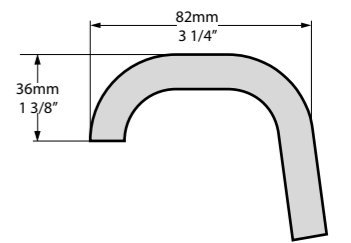

East Hampton, New York, USA

Photography by: Raquel Langworthy

○ CNYOR-N-SW-OF + CNYOR-B-SW ⊗ ⊕ CNYOR-N-xx-OF + CNYOR-B-xx ⊗

Massachusetts Code
cUPC listing by IAPMO

Tap holes can be drilled by installer

Rim Detail