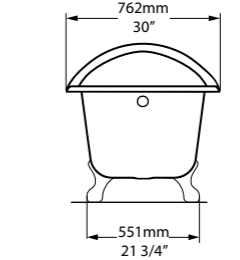

- CNSHR-N-SW-OF
- CNSHR-N-xx-OF

 55  159 

**Required Accessories**

- CNK-30-xx / CNK-31-xx

○ CNSHR-N-SW-OF ☉    ⚙️ CNSHR-N-xx-OF ☉

CE    UPC    Massachusetts Code cUPC listing by IAPMO

Tap holes can be drilled by installer  
可按需现场钻取龙头孔位