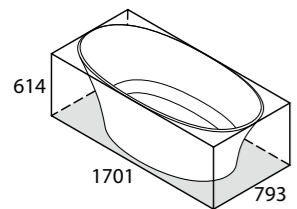

# ionian

The sculptural form of the double-ended ionian bath creates an elegant centrepiece in a modern bathroom. A distinctive variable width rim further enhances the subtle oval design. A void space underneath hides waste plumbing. Available in 200 colour finishes.