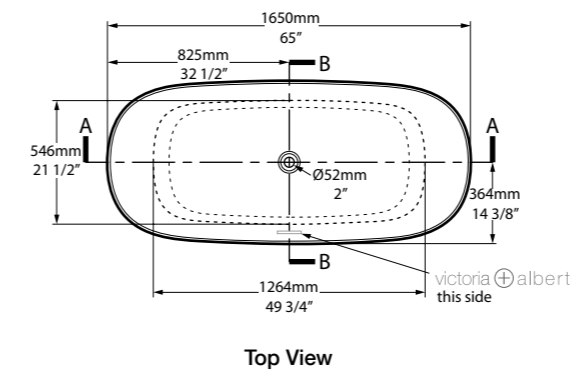

Vetralla 2

○ CNVE2-N-SW-NO CNVE2-N-xx-NO

CE Massachusetts Code
cUPC listing by IAPMO