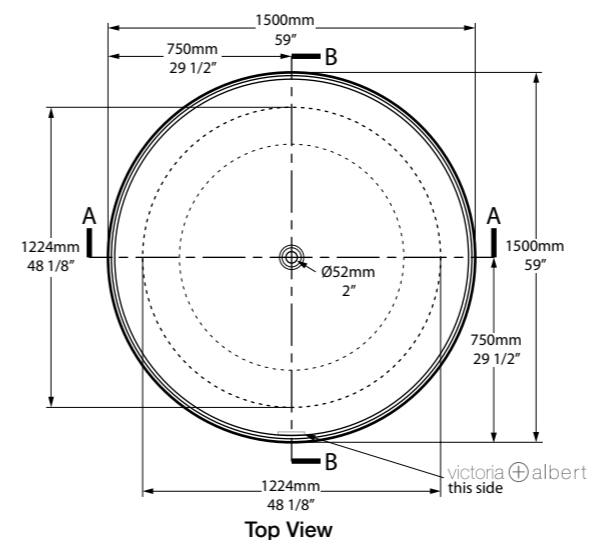

○ CNTAINSWNO   CNTAINxxNO

CE Massachusetts Code
cUPC listing by IAPMO

SW rich in Volcanic Limestone™

AN **BK** **GR** **MB** **MW** **SG**