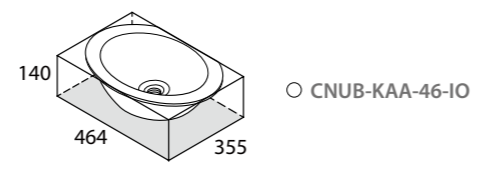

A deep oval basin designed for undermount installation into a countertop of choice. Features an internal overflow. Also available in washstand format - see Metallo 61 Quartz.

○ CNUB-KAA-46-IO

- CNK-24-xx / CNK-25-xx
- CNK-22-xx / CNK-122-xx / CNK-24-xx / CNK-25-xx