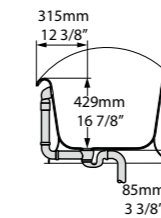

○ CNMAR-N-SW-OF + CNMAR-B-SW ⊗ ⊕ CNMAR-N-xx-OF + CNMAR-B-xx ⊗ Massachusetts Code cUPC listing by IAPMO