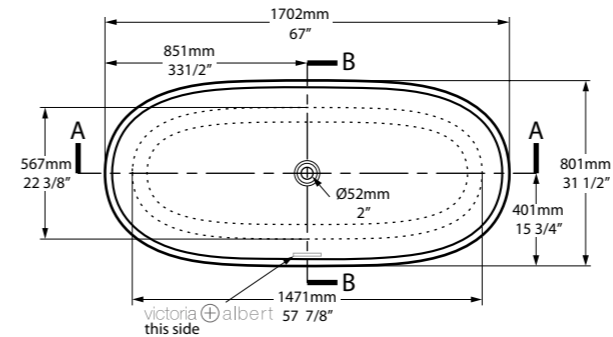

○ CNWAR-N-SW-NO ⚡ CNWAR-N-xx-NO

CE Massachusetts Code
cUPC listing by IAPMO

Top View

London, United Kingdom

Photography by: Megan Taylor

SW rich in Volcanic Limestone AN BK GR MB MW SG