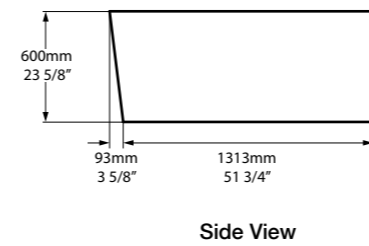

○ CNEDG-N-SW-NO

⚓ CNEDG-N-xx-NO

CE Massachusetts Code
cUPC listing by IAPMO