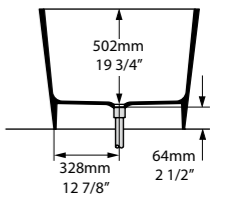

Dallas, Texas, USA

Photography by: Stephen Karlisch

○ CNIOS-N-SW-NO

⚡ CNIOS-N-xx-NO

CE Massachusetts Code
cUPC listing by IAPMO

Section BB

rich in Volcanic Limestone