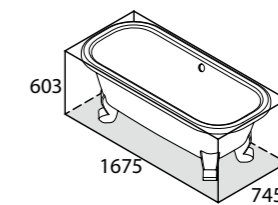

○ CNRIC-N-SW-OF
■ CNRIC-N-xx-OF

60 227

Required Accessories

☒ CNK-30-xx / CNK-31-xx

Related products

Radford 51
Page 186