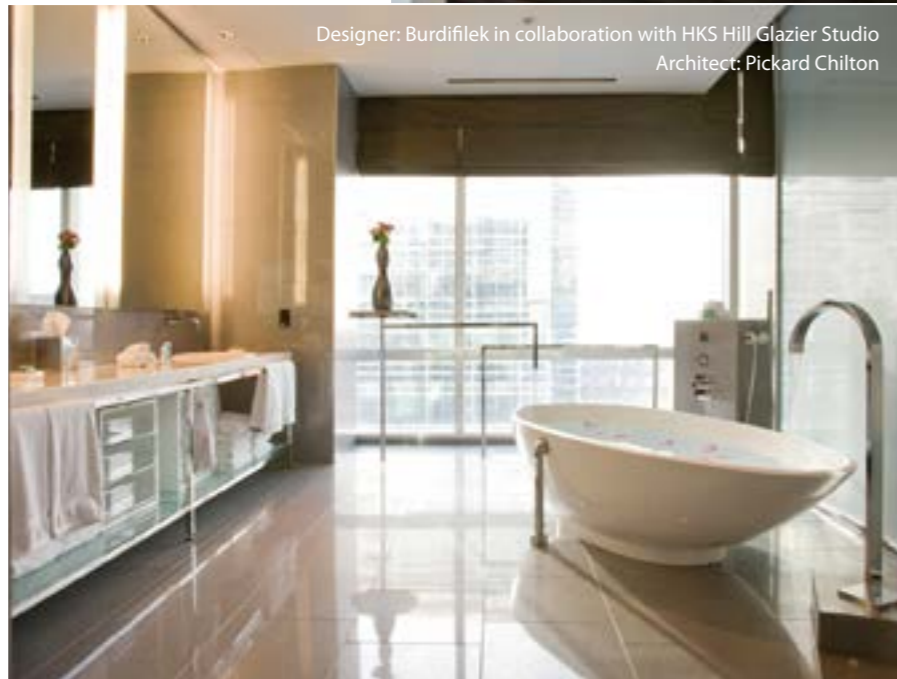

# HYATT REGENCY

TASHKENT, UZBEKISTAN

Photography: Hyatt Regency Tashkent, Saidazim Fazilov

BARCELONA

# JW MARRIOTT RESORT & SPA VENICE, ITALY

IOS

Designer: Burdifiek in collaboration with HKS Hill Glazier Studio  
Architect: Pickard Chilton

NAPOLI