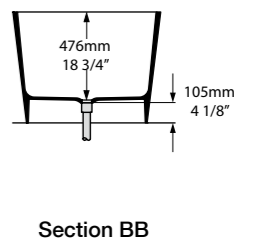

○ CNEDG-N-SW-NO

⚓ CNEDG-N-xx-NO

CE Massachusetts Code
cUPC listing by IAPMO