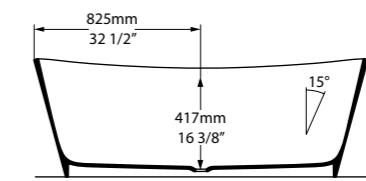

○ CNTRV-N-SW-NO

⚡ CNTRV-N-xx-NO

CE Massachusetts Code
cUPC listing by IAPMO

Section AA

- rich in Volcanic Limestone