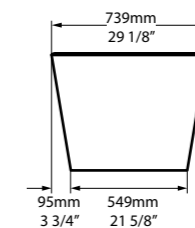

○ CNVET-N-SW-NO

🔧 CNVET-N-xx-NO

CE Massachusetts Code
cUPC listing by IAPMO

Front View

- SW
- rich in Volcanic Limestone
- AN
- BK
- GR
- MB
- MW
- SG