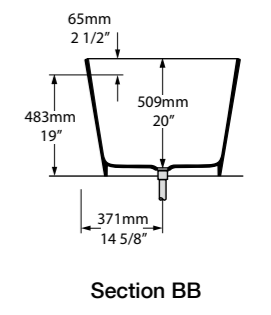

Vetralla 2

○ CNVE2-N-SW-NO CNVE2-N-xx-NO

CE Massachusetts Code
cUPC listing by IAPMO