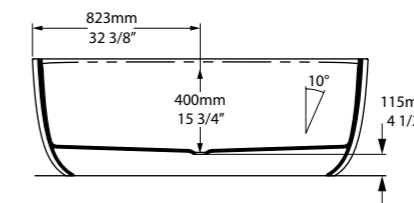

- CNELD-N-SW-NO
- CNELD-N-SW-OF

- ⦿ CNELD-N-xx-NO
- ⦿ CNELD-N-xx-OF

Massachusetts Code
cUPC listing by IAPMO

Tap holes can be drilled by installer

Section AA

- 569 460 ltr
- 333 224 ltr
- 109 0 ltr

- rich in Volcanic Limestone