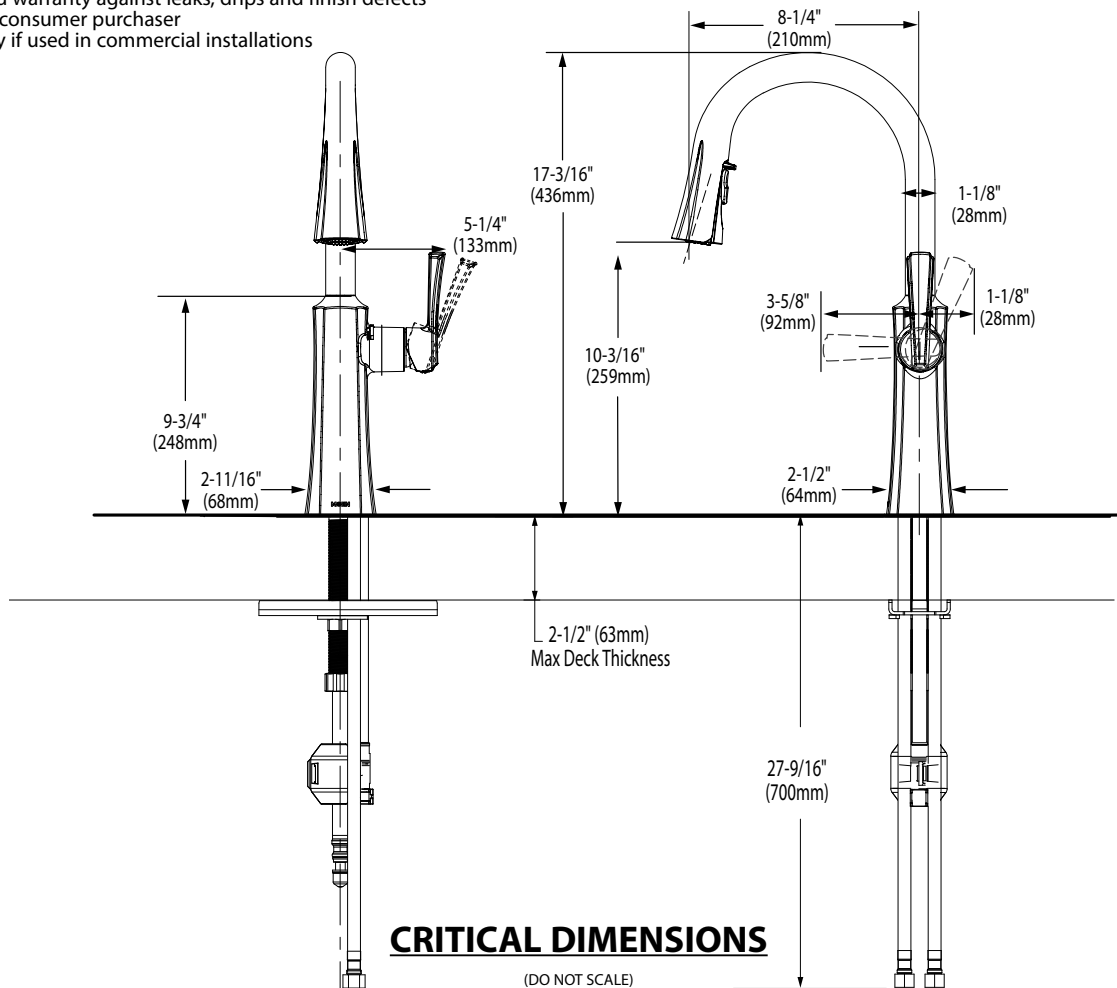

## FAUCET DESCRIPTION

- Reflex™ pulldown system offers smooth operation, easy movement and secure docking
- Metal construction with various finishes identified by suffix
- Pulldown spray with 68" braided hose and Duralock Quick Connect installation
- Flexible supply lines with 3/8" compression fittings
- High arc spout provides height and reach to fill or clean large pots while pulldown wand provides the maneuverability for cleaning or rinsing
- 360° rotating spout
- Faucet designed for handle to be mounted on right side

- **ADA**  for lever handle

**Models:** S72608 series

**NOTE:** THIS FAUCET IS DESIGNED TO BE INSTALLED THRU 1 HOLE, 1-1/2" (38mm) MIN. DIA..

**FOR MORE INFORMATION CALL: 1-800-BUY-MOEN**

[www.moen.com](http://www.moen.com)