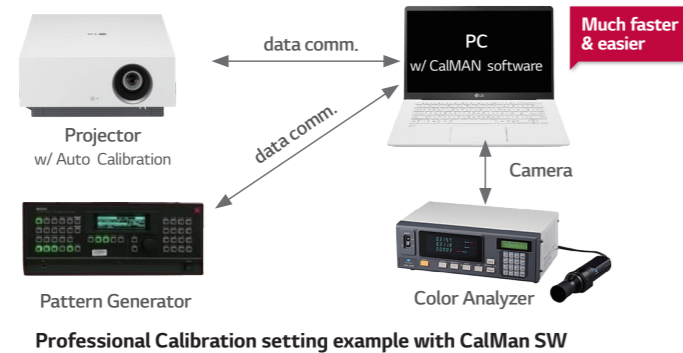

ADAPTIVE CONTRAST

This feature gives more depth to your image by adaptively adjusting the Laser output to image, in order to create a high contrast ratio. Bright scenes appear brighter, while dark scenes remain detailed with deep blacks and shade detail.

2 EXPERIENCE NEXT-LEVEL EMOTIONS

Unrivaled immersion through your home entertainment

More Vivid and Realistic PICTURE QUALITY

REAL 4K

LG 4K UHD projector has a 3840 x 2160(2160p) resolution with 8.3 million discrete pixels projected with XPR (Expanded Pixel Resolution) video processing. It provides a 4 times more dense and detailed picture, which is obvious with a large screen.

AUTO CALIBRATION (w/CALMAN)

A vital step in projector configuration is calibrating the optimal image contrast, grayscale, and color balance. Due to small picture deviations, differences in screen color and room lightings, and decreased brightness, calibration is crucial for professional projectors. Professional manual calibration requires 3-4 hours, but auto calibration via laptop and software takes only 30 minutes to 1 hour.