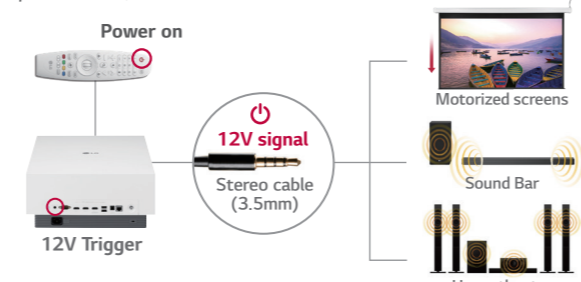

*SSI: Solid States Lightsources. Laser for 20,000 hours, LED for 30,000 hours.

LENSSHIFT / ZOOM

Flexibly and conveniently to be put or installed on the place where you want it to be.

12V TRIGGER (TRIGGER OUT)

Using mini jack stereo cable (3.5mm), you can connect your projector to external devices such as motorized screens that support a trigger signal. When on, a 12V signal is sent to the connected device while the projector is powered on, so screen powered on, and then screen come down.