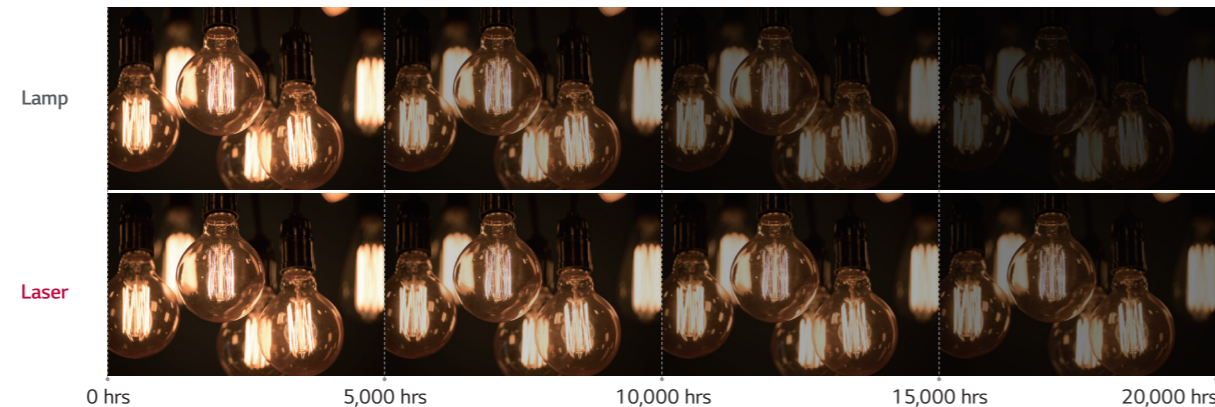

*SSI: Solid States Lightsources. Laser for 20,000 hours, LED for 30,000 hours.

LENSSHIFT / ZOOM

Flexibly and conveniently to be put or installed on the place where you want it to be.