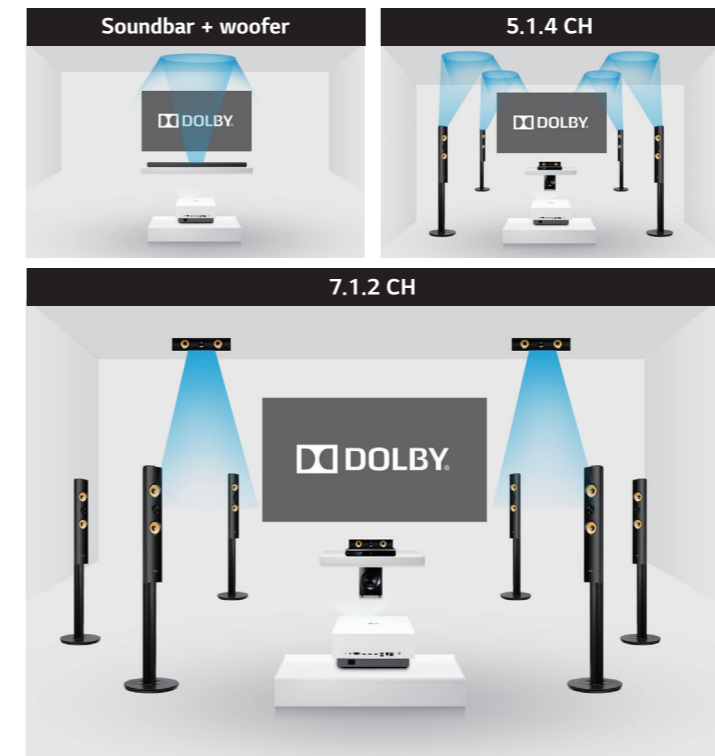

FILMMAKER MODE

The picture mode for content appreciation proposed by the film content creators.

FILMMAKER MODE™ logo is a trademark of the UHD Alliance, Inc. in the United States and other countries.

- **Voice of Content Creators**
  Motion smoothing removes the filmic essence from films, giving them a hyperreal quality. (aka soap opera effect)
- **Objective of Filmmaker Mode**
  - Filmmaker Mode turns off motion smoothing and other video processing settings with an eye toward approximating what creator sees in the final grading suite.
  - This mode can faithfully and accurately deliver the creators' intent.
- **Same as the original content**
  - Same frame rate
  - Same aspect ratio
  - Motion interpolation : Off
  - Sharpness enhance : Off
  - Noise reduction : Off

REAL CINEMA UP TO 4K

Movies are usually shot at 24 frames per second (fps), whereas standard projectors are 60fps. Real Cinema displays images optimized for the original 24fps without sacrificing image quality, the way the film was meant to be seen. This technology provides a cinematic experience at home, optimizing images for the original 24fps without altering image quality.

Video Source	Film Source
60Hz(ATSC) / 50Hz(DVB)	24Hz
Casual TV / Broadcasting content (RF / HDMI / RGB / AV / Component)	Cinema / film related sources (Theater / DVD / Blue-ray)

Perfect for Movie-lovers CINEMA FUNCTIONALITY