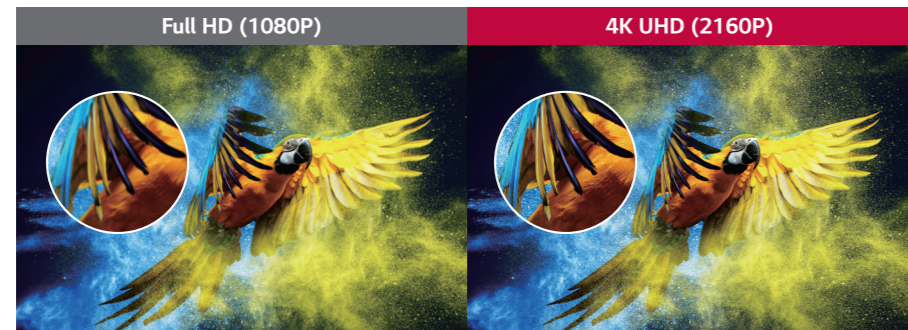

ADAPTIVE CONTRAST

This feature gives more depth to your image by adaptively adjusting the Laser output to image, in order to create a high contrast ratio. Bright scenes appear brighter, while dark scenes remain detailed with deep blacks and shade detail.

2 EXPERIENCE NEXT-LEVEL EMOTIONS

Unrivaled immersion through your home entertainment

More Vivid and Realistic PICTURE QUALITY

REAL 4K

LG 4K UHD projector has a 3840 x 2160(2160p) resolution with 8.3 million discrete pixels projected with XPR (Expanded Pixel Resolution) video processing. It provides a 4 times more dense and detailed picture, which is obvious with a large screen.