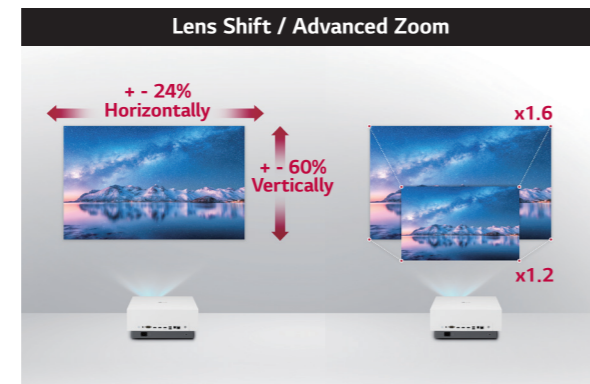

3 COMFORTABLE VIEWING WITH NEXT-LEVEL CONVENIENCE

Enjoying various contents in the optimal environment

LONG LASTING LIGHT SOURCE

Powerful SSI* light sources display brighter images and last 20,000 hours. In a laser projector playing 8 hours of video a day, the laser diode would last for 7 years and preserve the initial brightness over a long time. No need for expensive bulb or lamp replacements-no additional costs and no hassle.

LENSSHIFT / ZOOM

Flexibly and conveniently to be put or installed on the place where you want it to be.

12V TRIGGER (TRIGGER OUT)

Using mini jack stereo cable (3.5mm), you can connect your projector to external devices such as motorized screens that support a trigger signal. When on, a 12V signal is sent to the connected device while the projector is powered on, so screen powered on, and then screen come down.

AIRPLAY2 (CERTIFIED)

Stream or share video, photos, music from your iOS device to your compatible LG TVs. LG CineBeam provide AirPlay2 capability without the need to buy a $199* Apple TV. * US RRP based

Video casting*

Netflix not supported

- Supports 4K HDR / Dolby Atmos
- Works with Magic Remote (play/pause/caption)

Mirroring

Netflix not supported

- Supports up to 1080p picture quality
- Unsupported HDR / Dolby Vision

Audio Streaming

- Play music from mobile devices
- Works with Magic Remote (play/pause)

HIGH-END WIRELESS SPEAKER & AUDIO (WISA)

LG Wireless audio solution with short latency performance and multi-channel function completes perfect synchronized watching experiences.