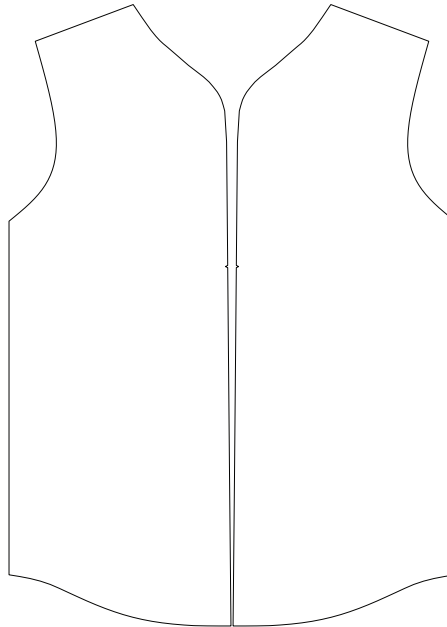

MALE M - Elite Full-Button

NECK

Left Sleeve

Right Sleeve

FRONT

BACK