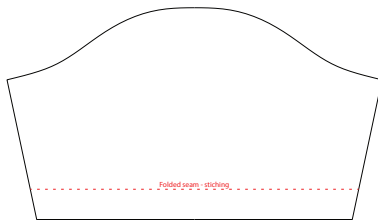

MALE M - Elite Full-Button

NECK

Left Sleeve

Right Sleeve

FRONT

BACK