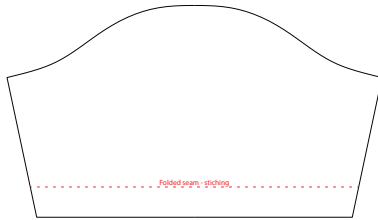

MALE M - Elite Full-Button

NECK

Left Sleeve

Right Sleeve

FRONT

BACK