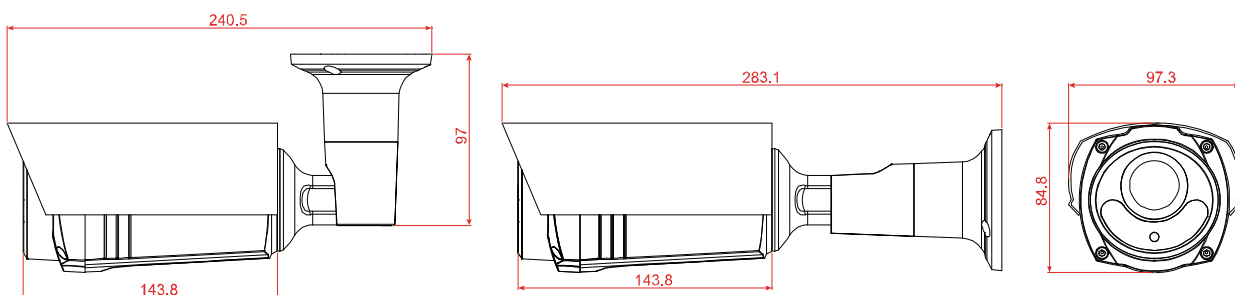

DIMENSIONS

Dimensional tolerance: $\pm 5\text{mm}$

○ SPECIFICATIONS

■ Network

LAN Port	YES
LAN Speed	10/100 Based-T Ethernet
Supported Protocols	DDNS, PPPoE, DHCP, NTP, SNTP, TCP/IP, ICMP, SMTP, FTP, HTTP, RTP, RTSP, RTCP, IPv4/IPv6, Bonjour, UPnP, DNS, UDP, IGMP, QoS, SNMP
ONVIF Compatible	YES (Profile S)
Number of Online Users	10
Security	(1) Multiple user access levels with password (2) IP address filtering (3) Digest authentication
Remote Access	(1) Internet Explorer on Windows operating system (2) CMS Lite, 32CH CMS software for Windows operating system (3) EagleEyes on iOS & Android mobile devices

■ Video

Network Compression	H.265 / H.264 / MJPEG
Video Resolution	1920 x 1080 / 1280 x 720 / 720 x 480 / 352 x 240
Frame Rate	30 IPS
Multiple Video Streaming	4 (H.265 / H.264 / MJPEG)

■ General

Image Sensor	1/2.8" CMOS image sensor
Min Illumination	0.0001 Lux
Shutter Speed	1/2 to 1/10,000 sec
S/N Ratio	More than 48dB (AGC off)
Lens	f3.6mm / F1.0
Viewing Angle	88.4° (Horizontal) / 47° (Vertical) / 105.2° (Diagonal)
White Balance	ATW
AGC	Auto
IRIS Mode	AES
Sharpness	YES
DWDR	YES
POE	YES (IEEE 802.3af)
Privacy Mask	YES
Vertical View Mode	YES
Defog	YES
RAM	20MB
IP Rating	IP66
Startup Temperature	0°C ~ 50°C
Operating Temperature	-25°C ~ 50°C
Operating Humidity	90% or less relative humidity
Power Source (±10%)	DC12V / 1A
Current Consumption (±10%)	140mA
Power Consumption (±10%)	2.3W (PoE / PoN) ; 1.8W (DC Adapter)
Net Weight (kg)	0.94