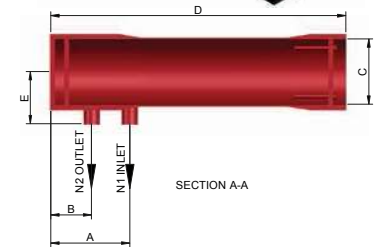

### MATERIALS

- |                                 |                               |
|---------------------------------|-------------------------------|
| 1. Shell & cap / Main body: FRP | 11. Lifting lugs: FRP         |
| 3. Support legs: SS 316         | 14. Main body gaskets: EPDM   |
| 4. Inlet flange: FRP            | 15. Support rod: PA + FRP     |
| 5. Outlet flange: FRP           | 16. Cartridge element: PP     |
| 6. Air vent: FRP                | 17. Dirty drain: FRP          |
| 7. Clean drain: FRP             | 18. O-ring support plate: PVC |
| 8. Deflector plate: FRP         | 19. Structural plate: FRP     |
| 9. Tube sheet: PVC/FRP          | 20. Securing plate: PP        |
| 10. Guide plate: PVC/PP         | 21. Locking rings: PP         |

### CHARACTERISTICS

Flow rates: 10-550 m<sup>3</sup>/h  
 N° elements: 3-70  
 Elements length: 30/40/50/70  
 Cartridge flow: Outside-inside  
 Housing layout: Horizontal  
 Features: Quick opening, no bolts  
 Ideal: Modular/skid/ container  
 Design pressure: 6/10 bar