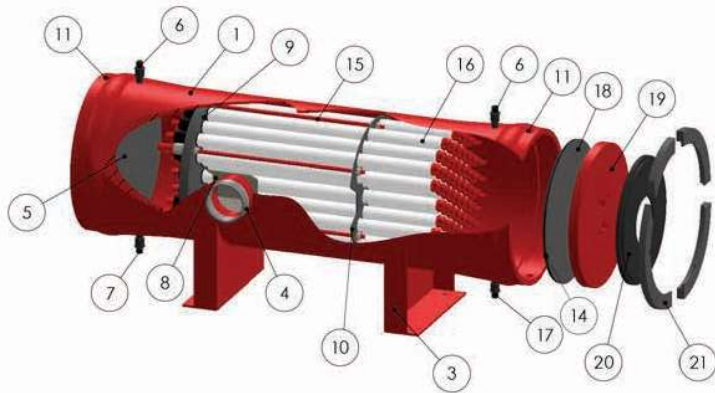

### MATERIALS

- |                                 |                               |
|---------------------------------|-------------------------------|
| 1. Shell & cap / Main body: FRP | 11. Lifting lugs: FRP         |
| 3. Support legs: SS 316         | 14. Main body gaskets: EPDM   |
| 4. Inlet flange: FRP            | 15. Support rod: PA + FRP     |
| 5. Outlet flange: FRP           | 16. Cartridge element: PP     |
| 6. Air vent: FRP                | 17. Dirty drain: FRP          |
| 7. Clean drain: FRP             | 18. O-ring support plate: PVC |
| 8. Deflector plate: FRP         | 19. Structural plate: FRP     |
| 9. Tube sheet: PVC/FRP          | 20. Securing plate: PP        |
| 10. Guide plate: PVC/PP         | 21. Locking rings: PP         |

### CHARACTERISTICS

Flow rates: 10-550 m<sup>3</sup>/h  
 N° elements: 3-70  
 Elements length: 30/40/50/70  
 Cartridge flow: Outside-inside  
 Housing layout: Horizontal  
 Features: Quick opening, no bolts  
 Ideal: Modular/skid/ container  
 Design pressure: 6/10 bar