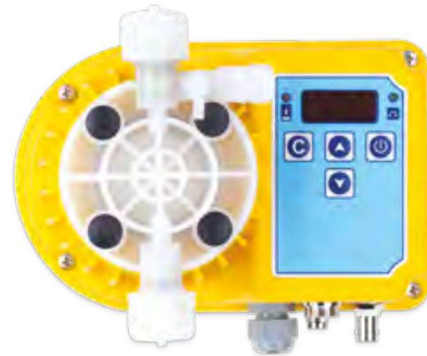

### ORP/PH & Liquid Level Controlled Digital Dosing Pump

- Digital screen, precise dosing with micro controller technology, time adjustment, liquid level control and user password parameters (Image 2)
- User friendly button technology with easy menu
- ORP (REDOX) or pH measurement with standard combination electrodes (Image 1)
- Totally digital and automatic calibration by using buffer solutions (Image 3)
- Start-up Delay function, adjustable timer for correct reading measurements according to chemical reaction time (0-60 min.)
- Volumetric proportional control when connected to flowmeters (water meter, flowmeter, etc.)  
(Volumetric control cable is not included product package)
- 4-20mA analog input
- Adjustable BNC input (optional liquid level or flow contact)
- Easy and flexible installation and usage by the vertical mount design
- High resistance to corrosive chemicals with the PVDF Pump
- Head and entire IP65 body Electronic circuit controlled electromagnet and long lasting Teflon(PTFE) diaphragm
- Lesser Maintenance by ceramic ball design
- Suction, injection parts and liquid level sensor accessories included

\*YOU CAN DO ACCESSORY SELECTION FROM THE PROBE HOLDERS TABLE ON THE NEXT PAGE.

- Liquid Level Sensor is included to prices.

Image 1

Image 2

Image 3

Suction Kit with Liquid Level Sensor/Included

Stock Code : 600110800110000  
Stock Name : SUCTION KIT 4X6 V