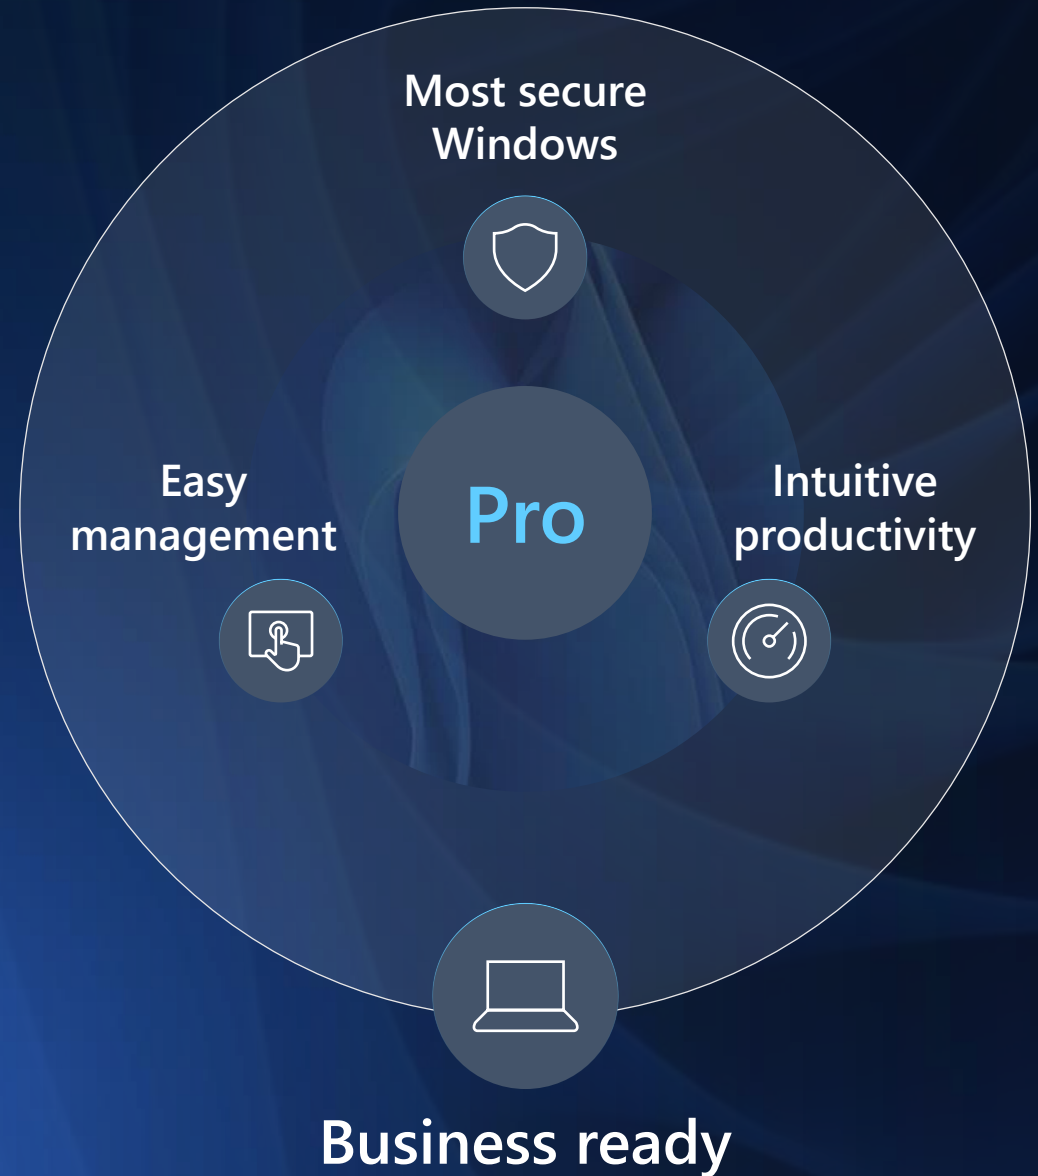

Windows 11 Pro

Built for hybrid work

Windows 11 Pro: Built for hybrid work

Most secure Windows

Powerful out-of-the-box protection includes enhanced phishing safeguards, passwordless security, and more control over apps and access **anywhere**.

Easy management

Cloud technologies work with familiar tools to simplify deployment, management, and support for your **hybrid workforce**.

Intuitive productivity

Natural workflows and intelligence to help you focus, create, and **collaborate easier from any location**.

Business ready

Empower employees with the right device for each workstyle across your organization. Starting at the chip, hardware and software work together to **deliver smart experiences, powerful security and performance, and ultra-reliable uptime**.

Windows 11 Pro: Core capabilities

Most secure Windows

- Hardware-based security
- Operating system protection
- Application safeguards
- Identity and privacy security
- Cloud-based protection

Easy management