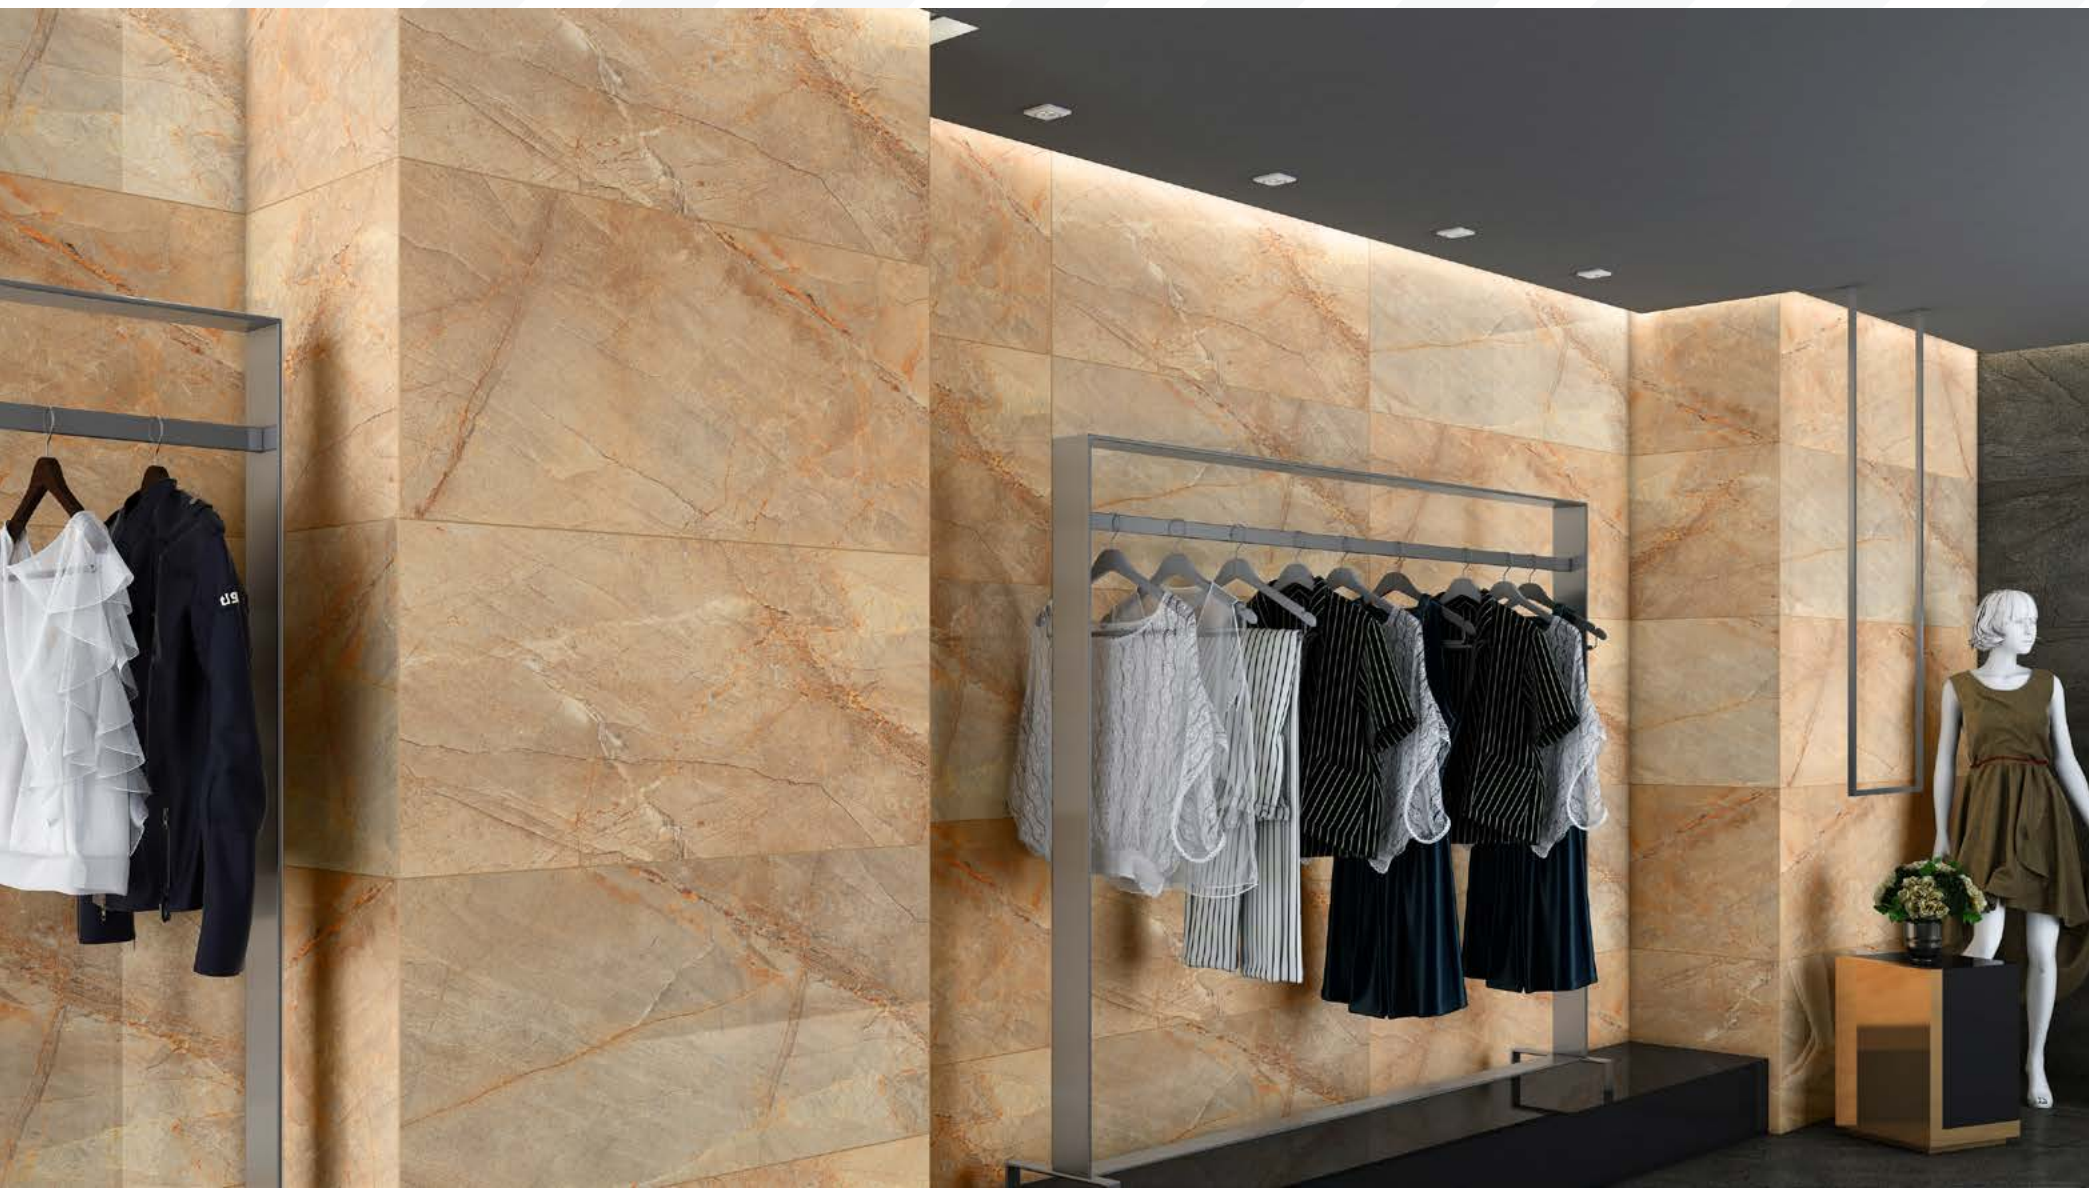

www.serongranito.com

CRAFT NEXA BROWN

600X1200 | 9MM THICKNES

www.serongranito.com

600X1200 | 9MM THICKNES

CRAFT NEXA BROWN

CRAFT NEXA GRAY

600X1200 | 9MM THICKNES