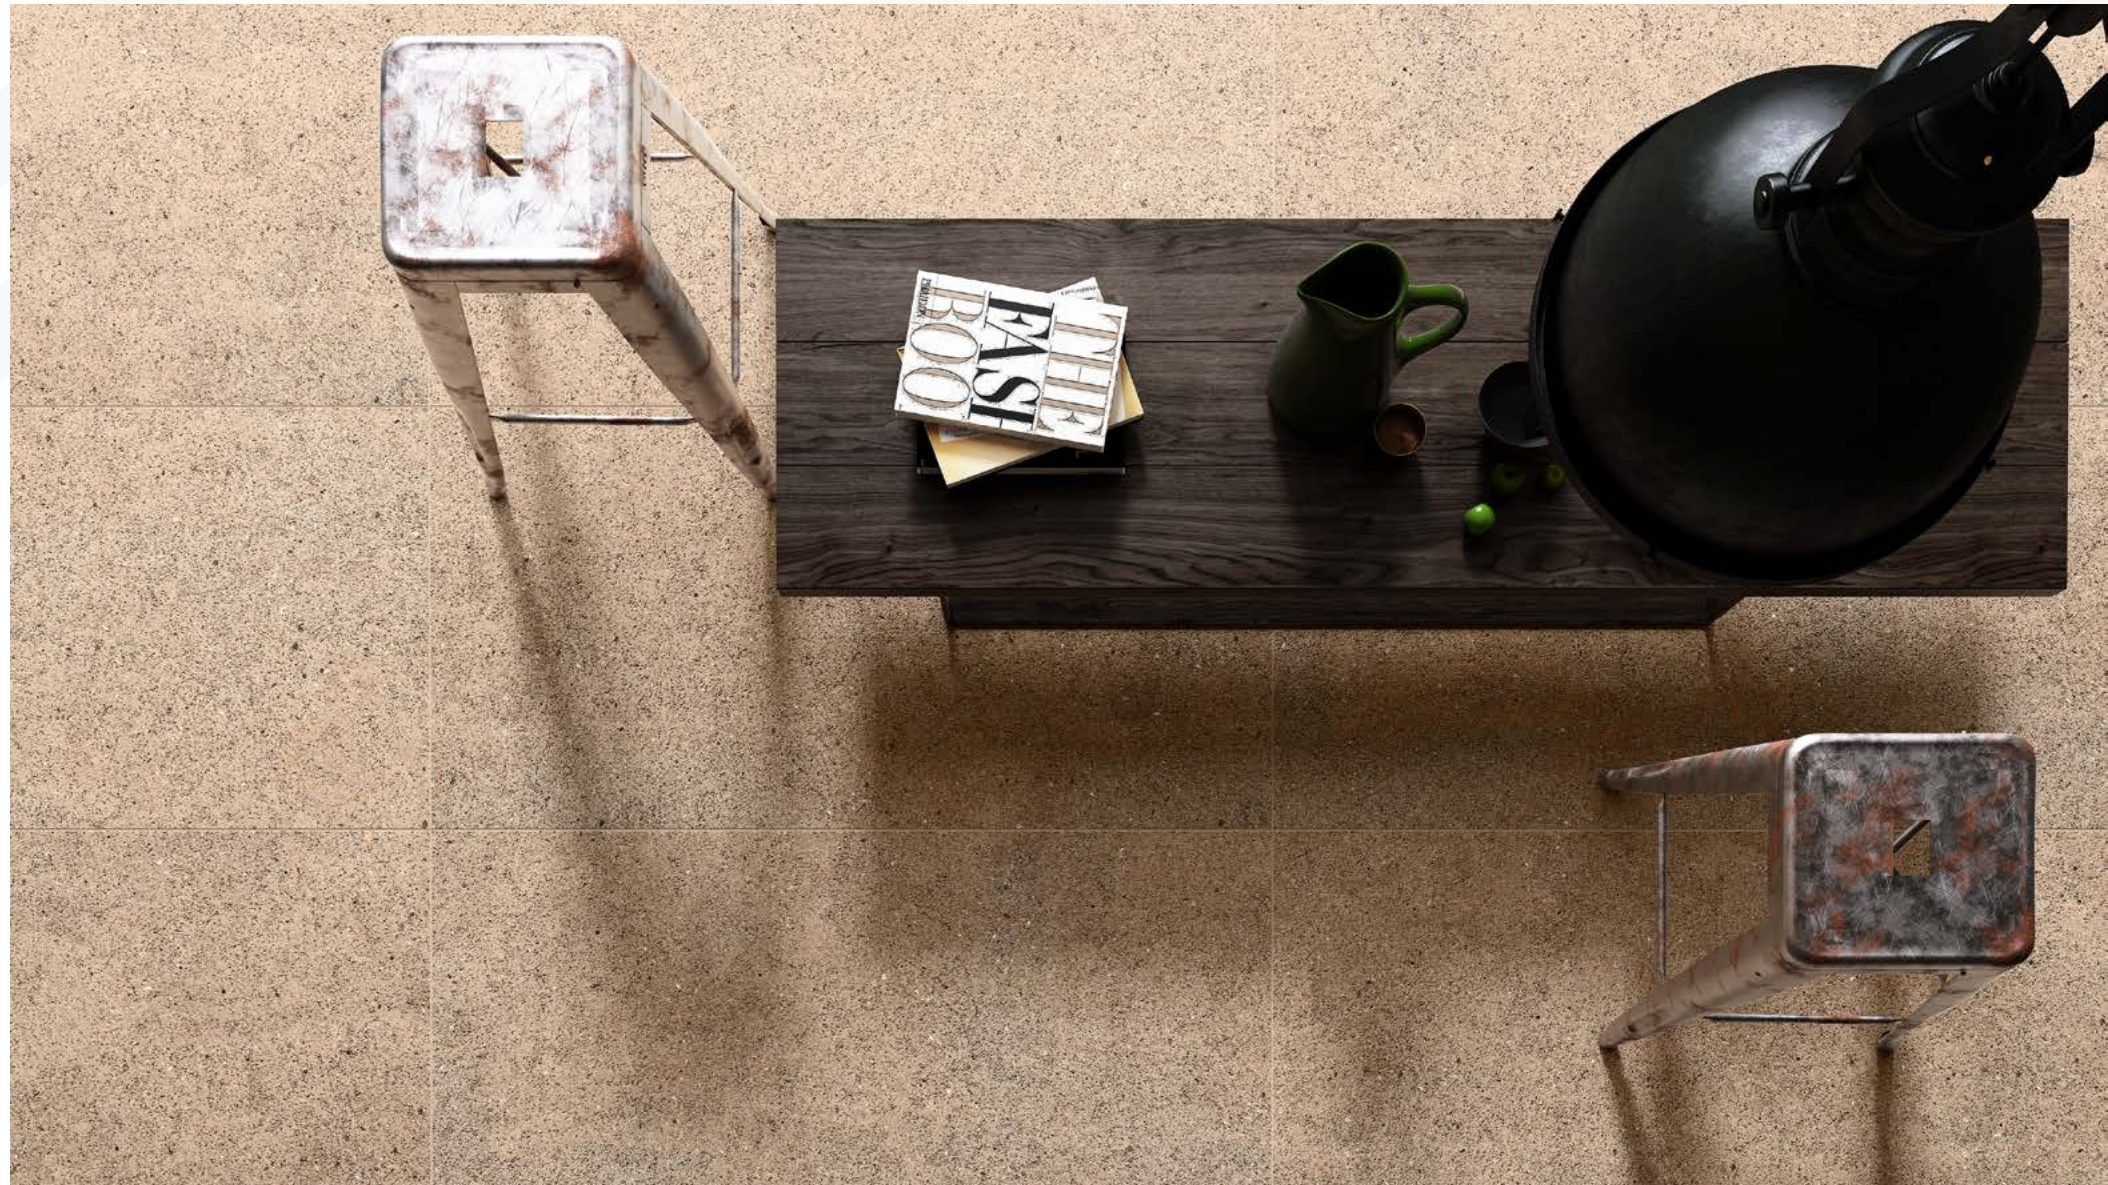

CRAFT SPIRIT PINK

600X1200 | 9MM THICKNES