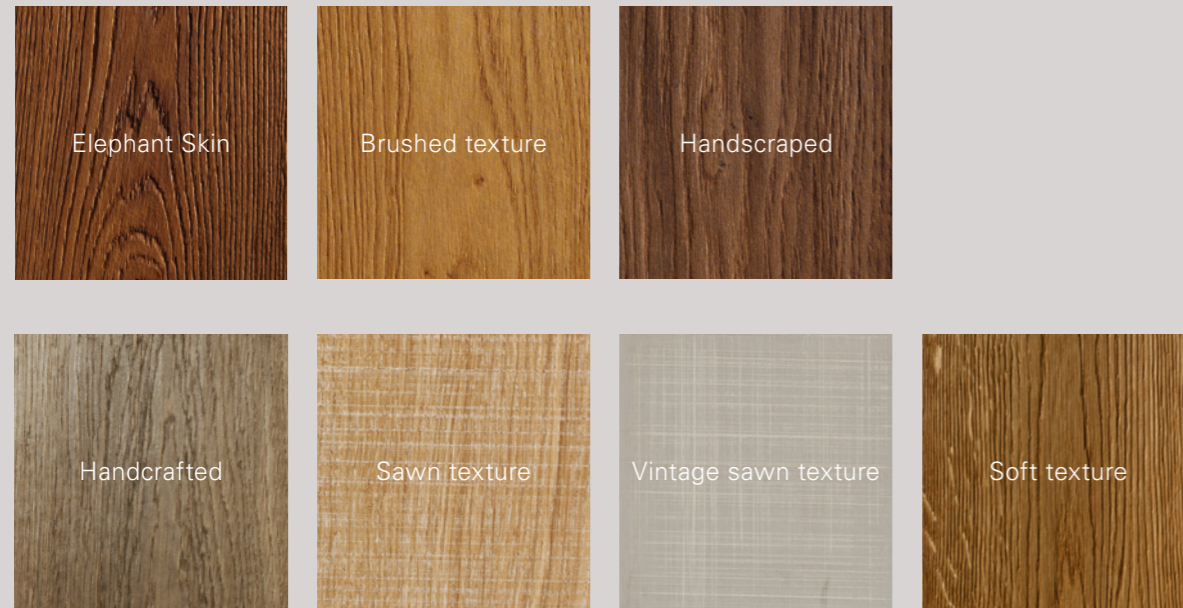

The lamella impregnation on the end side as well as the all-round impregnated top layer ensure enhanced swelling protection. The planks are given a lacquer or natural oil surface finish – for a permanently beautiful floor.

parador.de/en/your-floor/product-knowledge

Wood is a natural product and every plank is a unique specimen.

All-round lamella and top-layer impregnation for enhanced swelling protection

Suitable for installation on underfloor heating

Automatic-Click System with long and end edge locking*

- 1 Top layer
- 2 Softwood middle layer
- 3 Counter layer
- 4 Click connection

More than a surface

Due to the different surface treatments, the character of the wood material is tangibly accentuated. For instance, in the case of our Elephant Skin surface texture, grains, knots and cracks are brought out; in the case of the brushed texture, stainless steel brushes are used for an authentic feel.

Handscraped surfaces are given an original character by being planed by hand.

Handcrafted generates discreet features; the sawn texture and vintage sawn texture, which in addition reveal textures running lengthways, stand for an archaic look.