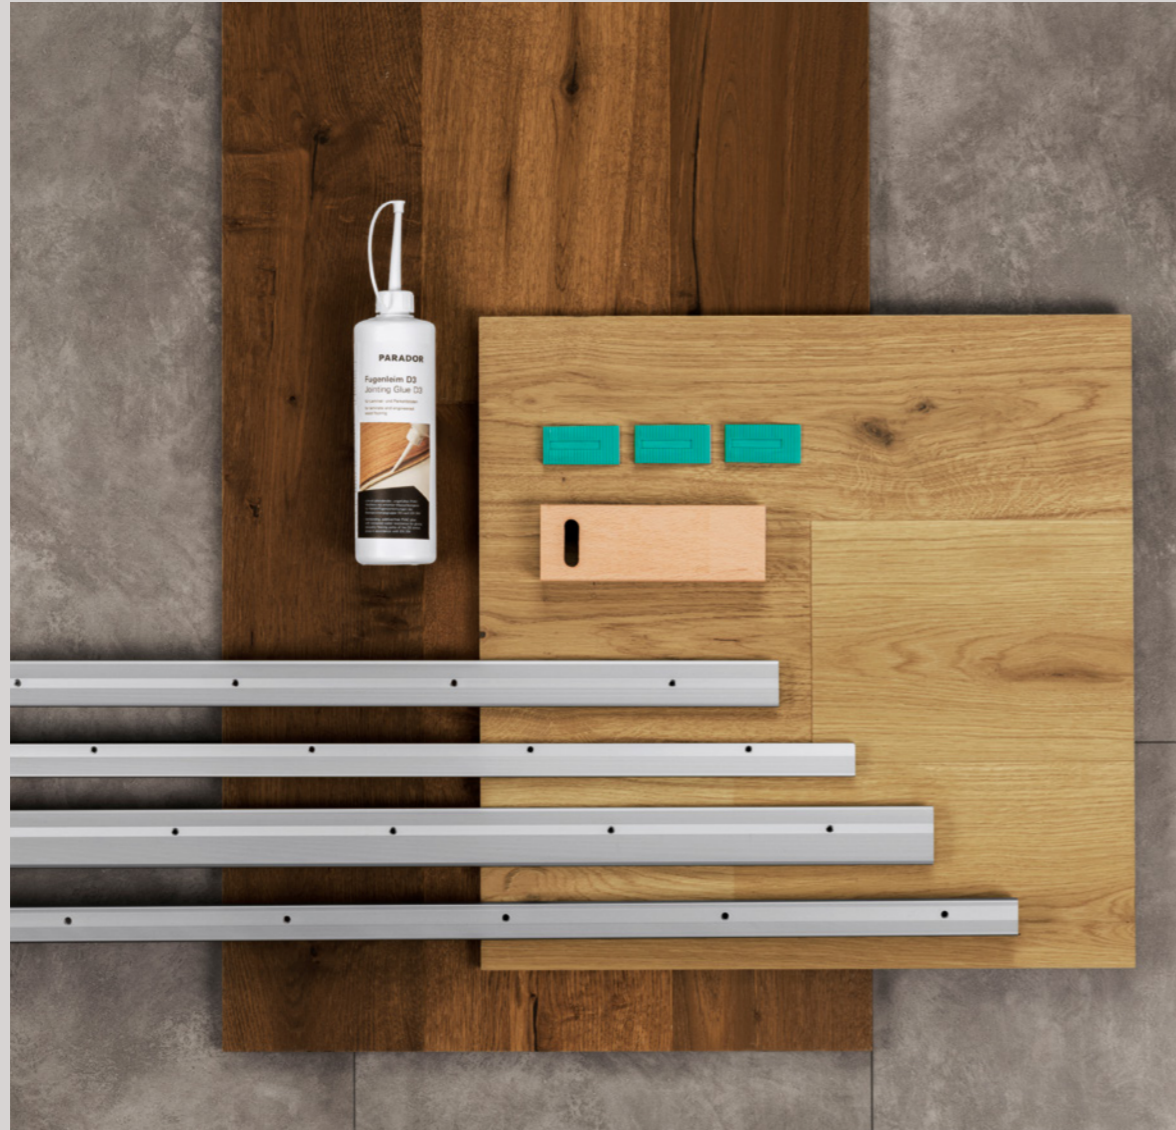

Underlays

Parador floors can be optimally installed for any application: our underlays even out small bumps and at the same time provide high compressive strength. With an integrated moisture barrier, the right product ensures the necessary moisture protection in case of mineral substrates.

parador.de/en/services/faq/underlays

Service with system: A perfect overall impression is down to the detail. That is why Parador provides exactly matching accessories for installation and care – for the joy of flooring. From the start.

Valuable information about accessories at parador.de/en/your-floor/how-to