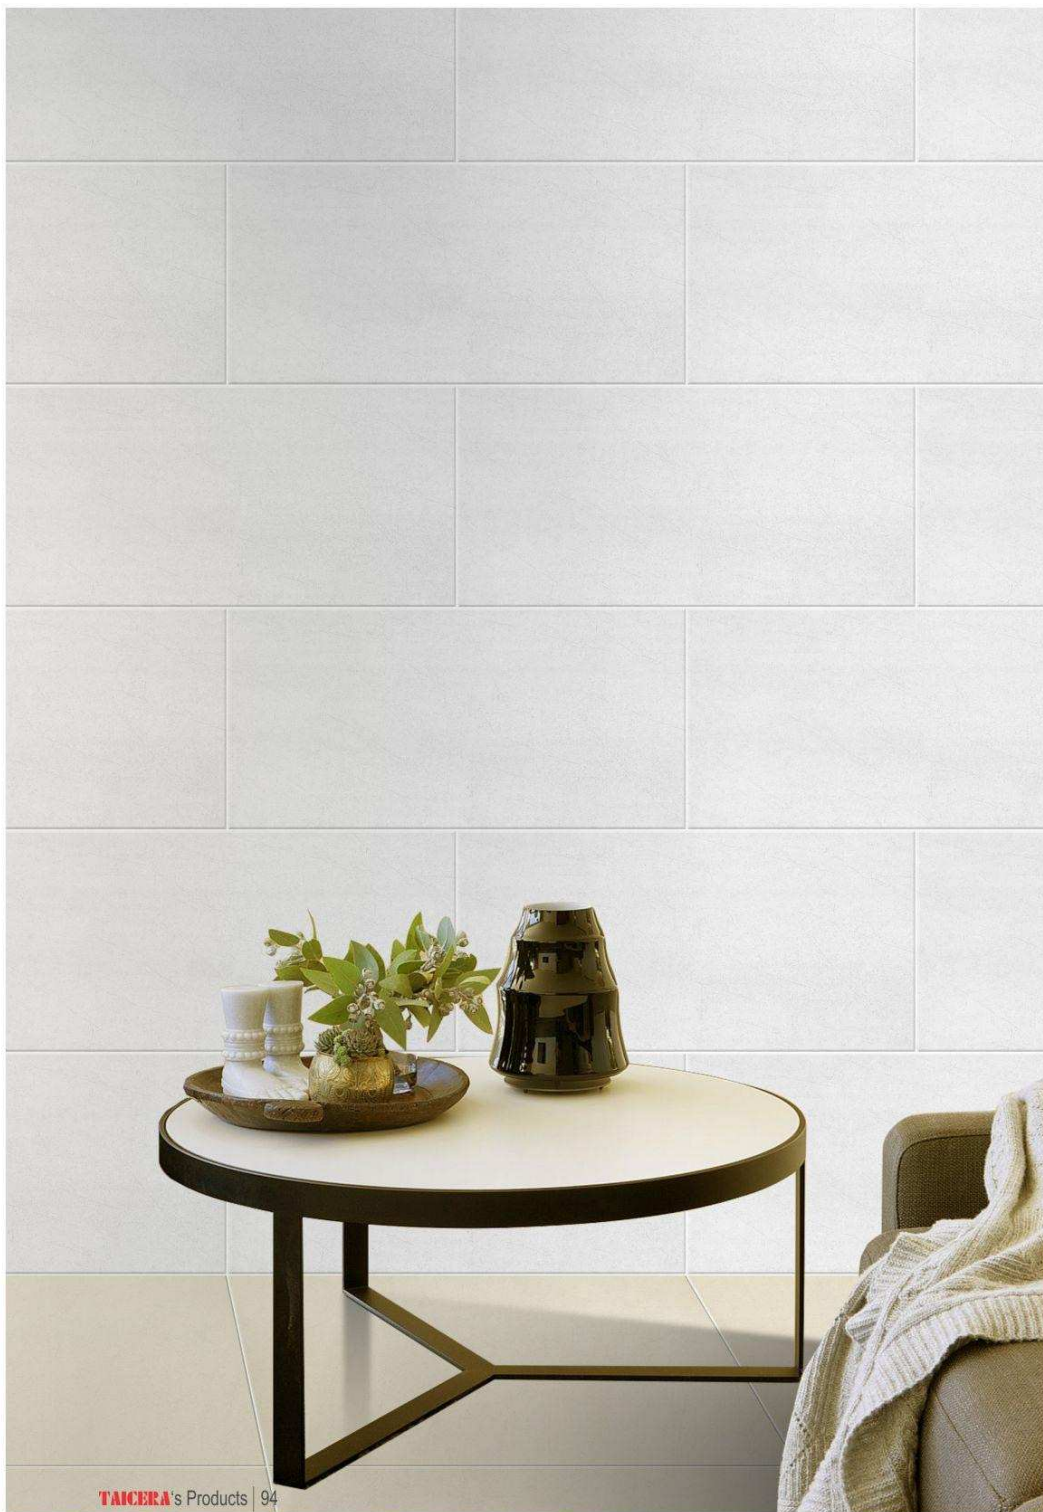

MARBLE ART SERIES

Size : 600x600 / 600x300 mm