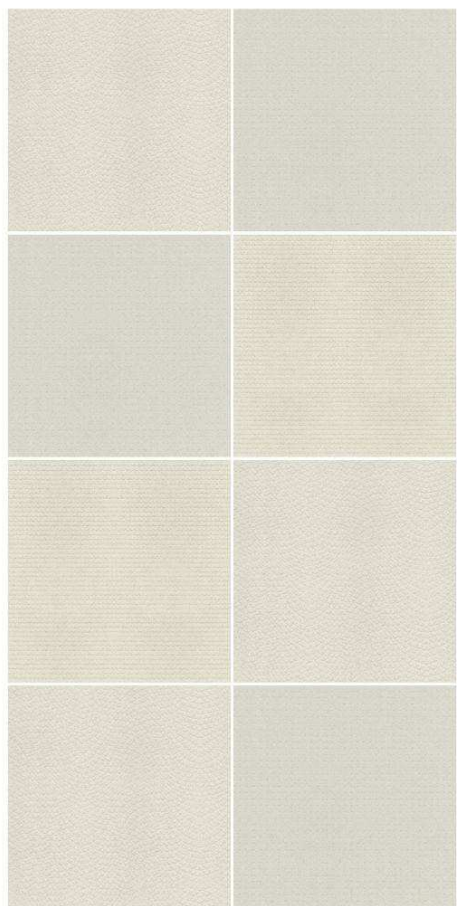

LILIYA - 3 thiết kế mould hoa khác nhau trong 1 series

LILIYA - 3 different mould designs in 1 series

PACKING DETAILS

Size/mm	pieces/box	m²/box	kgs/box	boxes/pallet	boxes/cont	pallets/cont
300x300	11	0.99	19	66	1,289	20