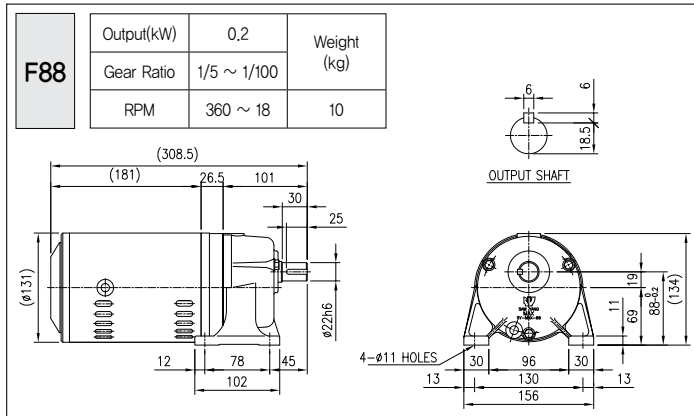

GEARED MOTOR

0.2kW (1/4 HP, 3-Phase 삼상)

0.4kW (1/2 HP, 3-Phase 삼상)

0.2kW (1/4 HP, 1-Phase 단상)

0.4kW (1/2 HP, 1-Phase 단상)