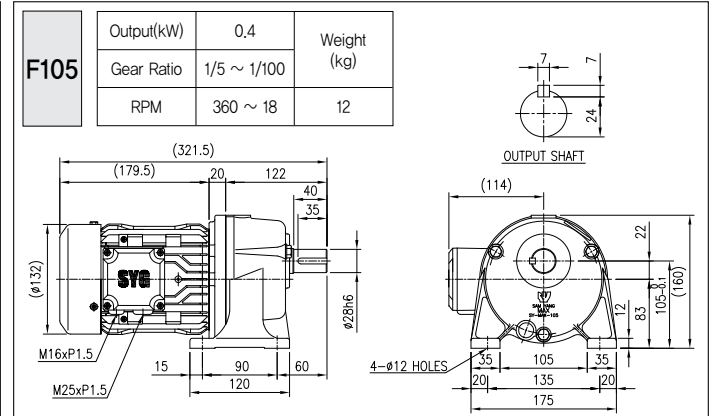

GEARED MOTOR

0.2kW (1/4 HP, 3-Phase 삼상)

0.4kW (1/2 HP, 3-Phase 삼상)

0.2kW (1/4 HP, 1-Phase 단상)

0.4kW (1/2 HP, 1-Phase 단상)