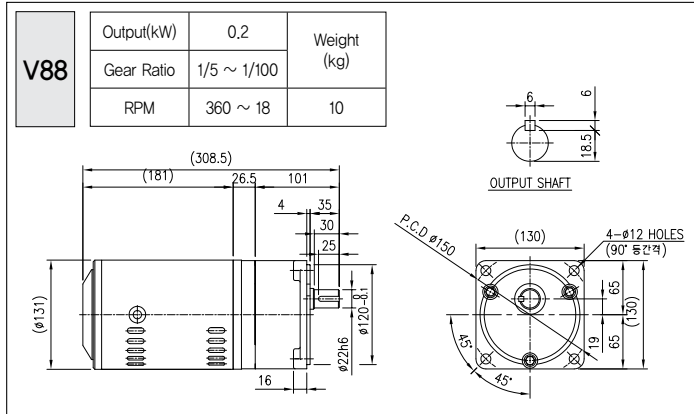

GEARED MOTOR

0.2kW (1/4 HP, 3-Phase 삼상)

0.4kW (1/2 HP, 3-Phase 삼상)

0.2kW (1/4 HP, 1-Phase 단상)

0.4kW (1/2 HP, 1-Phase 단상)