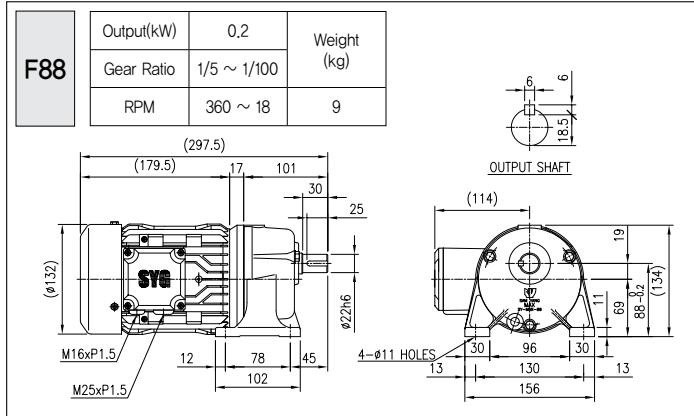

GEARED MOTOR

0.2kW (1/4 HP, 3-Phase 삼상)

0.4kW (1/2 HP, 3-Phase 삼상)

0.2kW (1/4 HP, 1-Phase 단상)

0.4kW (1/2 HP, 1-Phase 단상)