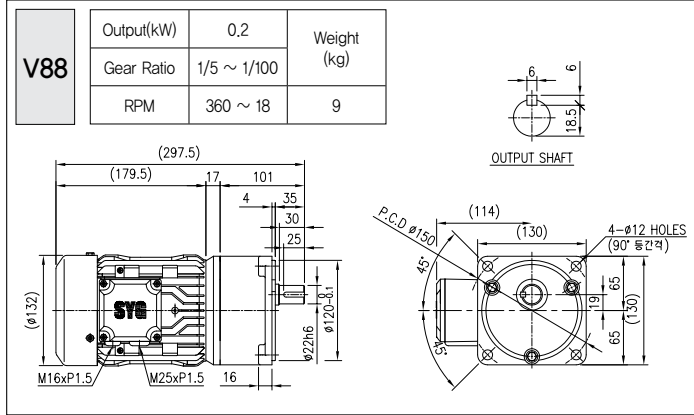

GEARED MOTOR

0.2kW (1/4 HP, 3-Phase 삼상)

0.4kW (1/2 HP, 3-Phase 삼상)

0.2kW (1/4 HP, 1-Phase 단상)

0.4kW (1/2 HP, 1-Phase 단상)