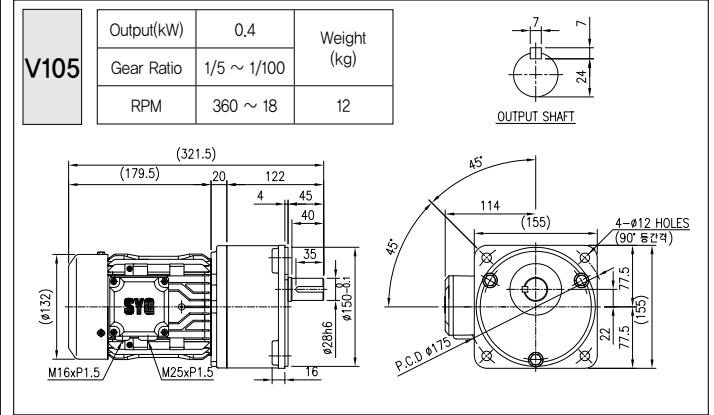

GEARED MOTOR

0.2kW (1/4 HP, 3-Phase 삼상)

0.4kW (1/2 HP, 3-Phase 삼상)

0.2kW (1/4 HP, 1-Phase 단상)

0.4kW (1/2 HP, 1-Phase 단상)