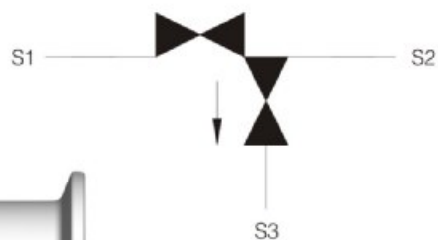

隔膜阀尺寸图

Dimension of diaphragm valve

M-32H

M-32H型Type