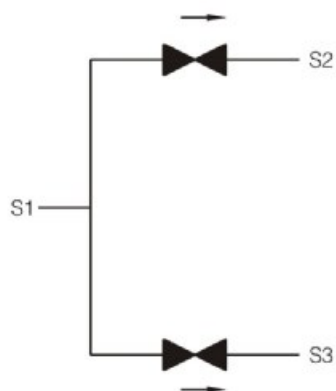

# 多通道隔膜阀

## Multiport diaphragm valve

### M-32A

M-32A型) 多通道隔膜阀  
2个控制阀, 3个通道  
三通换向阀  
S1口建议朝上安装

Type M-32A) multiport diaphragm valve  
Two control valve, 3 port  
Three-way divert seat valve  
S1 suggested up installation

M-32A型Type