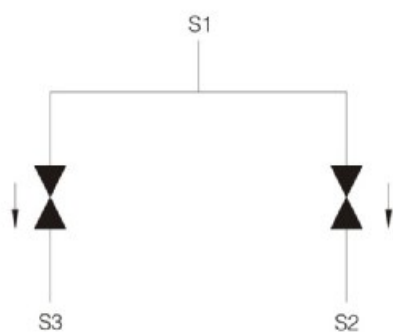

### M-32A

M-32A型) 多通道隔膜阀  
2个控制阀, 3个通道  
三通换向阀  
S1口建议朝上安装

Type M-32A) multiport diaphragm valve  
Two control valve, 3 port  
Three-way divert seat valve  
S1 suggested up installation

M-32A型Type

### M-32B

M-32B) 型多通道隔膜阀  
2个控制阀3个通道  
S1接口建议安装朝上

Type M-32B) multiport diaphragm valve  
Two control valve 3 port  
Suggest S1 up installation

M-32B型Type